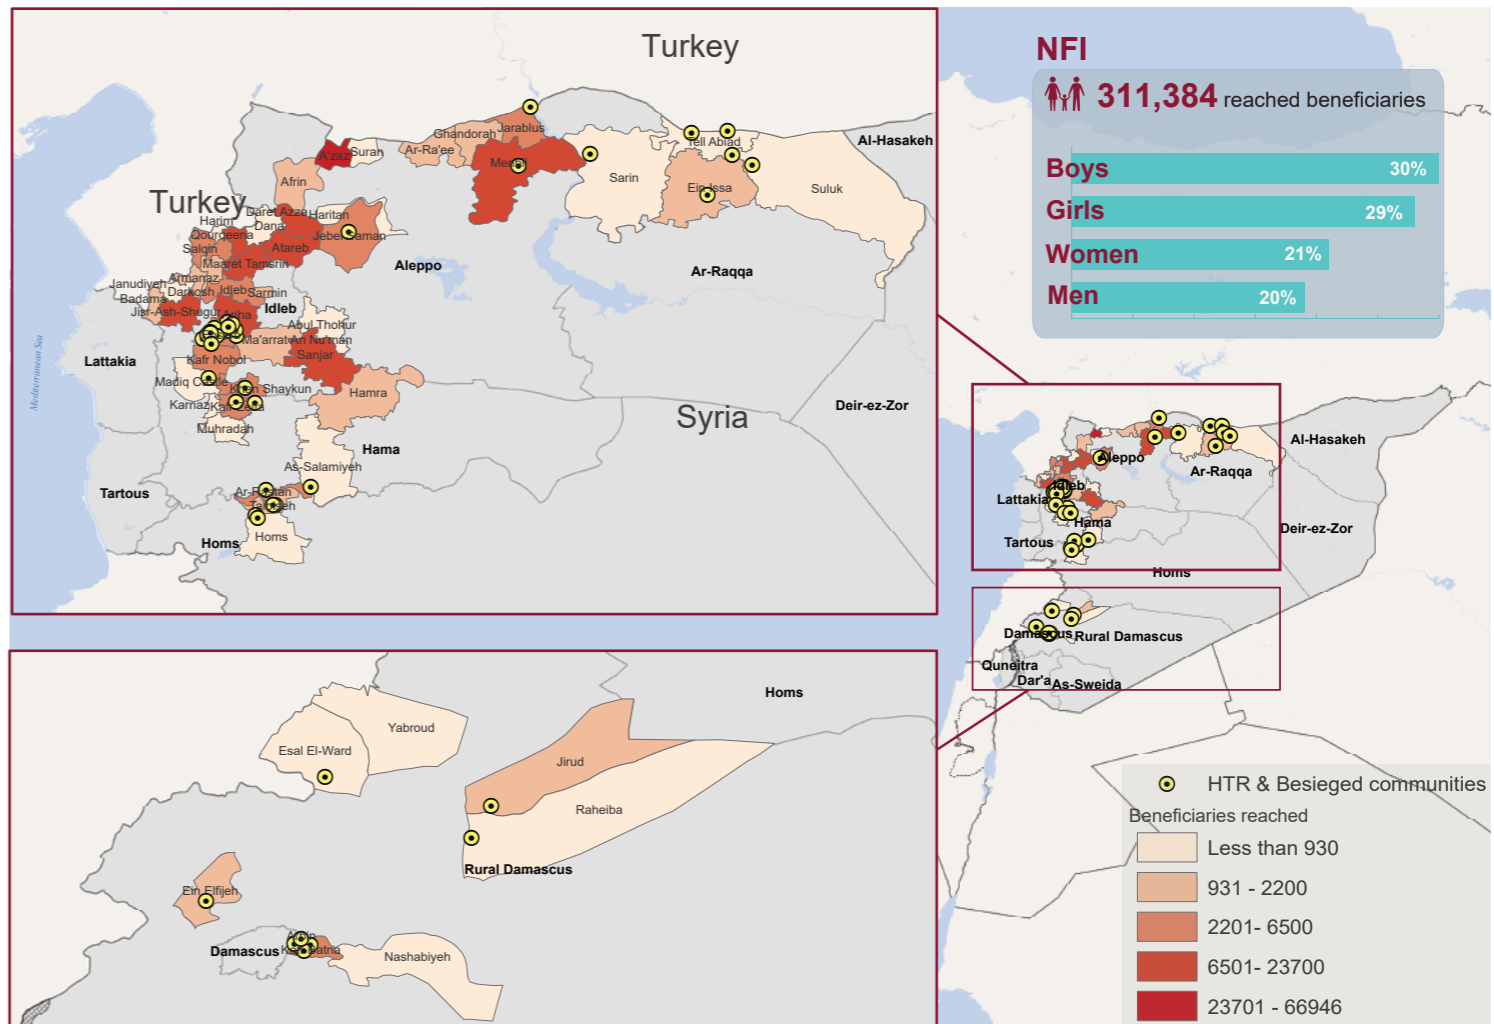

Southern Turkey: Shelter/NFI cluster-beneficiaries reached in December 2016 (Sub-district level)

HTR & Besieged locations reached by SNFI cluster members

Governorate	Community
Aleppo	Aleppo
	Jarablus
	Menbij
	Sarin
	Abadi
Ar-Raqqa	Ein Issa
	Hammam At-Turkman
	Tell Abiad
	Kherbet Eiroz
	Kafr Zeita
Hama	Murak
	Tiul Elhomor
	Ar-Rastan
Homs	Ghanto
	Hashemiyeh
	Makrumiyeh
	Tir Maallah
	Abdita
	Ablin
	Arnaba
	Baarbu
	Balshun
	Balyun
	Bsames
	Deir Sunbul
	Ehsem
	Ein Laruz
	Farkya
Joseph	
Kafr Haya	
Kansafra	
Khan Shaykun	
Maghara	
Marata	
Marayan	
Rami	
Arbin	
Ein Elfijeh	
Esal El-Ward	
Hammura	
Hezzeh	
Jirud	
Kafr Batna	
Raheiba	
Zamaika	

- These maps are based on available data at sub-district level.
- Humanitarian reach to a sub-district does not necessarily imply full geographical coverage.
Creation date: 31 January 2017

Lead agency: UNHCR
Cluster coordinator: Josef Acquati Lozej, lozej@unhcr.org
Co-lead agency: Global Communities
Data source: 4W Shelter/NFI cluster matrix