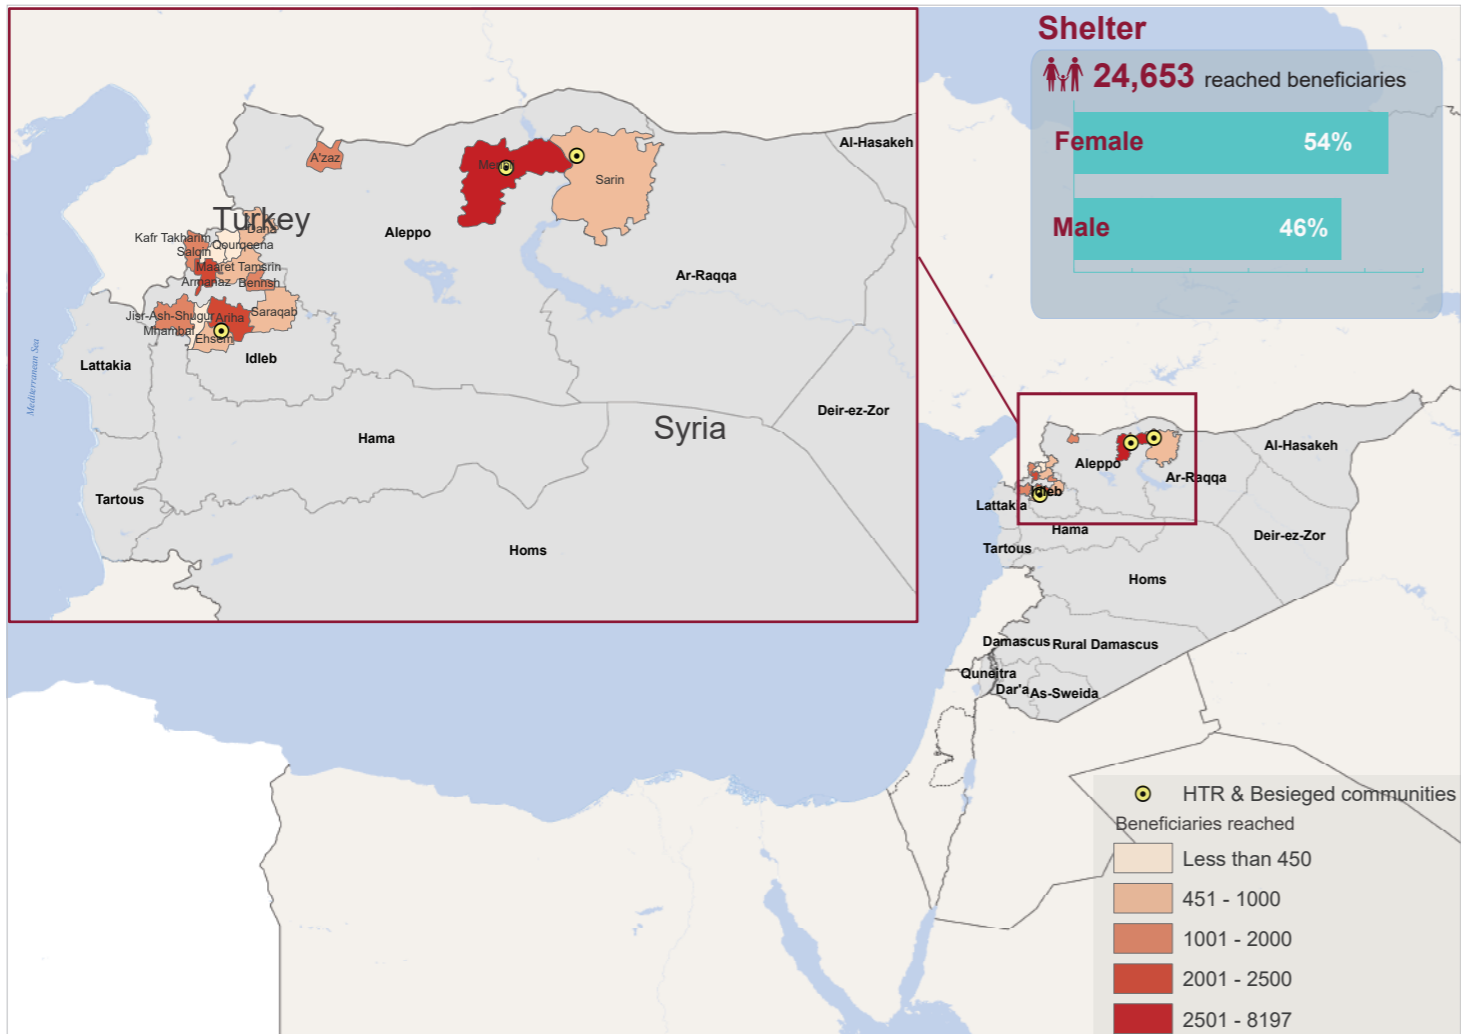

Southern Turkey: Shelter/NFI cluster-beneficiaries reached in December 2016 (Sub-district level)

HTR & Besieged locations reached by SNFI cluster members

Governorate	Community
Aleppo	Aleppo
	Jarablus
	Menbij
	Sarin
	Abadi
Ar-Raqqa	Ein Issa
	Hammam At-Turkman
	Tell Abiad
	Kherbet Eiroz
	Kafr Zeita
Hama	Murak
	Tiul Elhomor
	Ar-Rastan
Homs	Ghanto
	Hashemiyeh
	Makrumiyeh
	Tir Maallah
	Abdita
	Ablin
	Arnaba
	Baarbu
	Balshun
	Balyun
	Bsames
	Deir Sunbul
	Ehsem
	Ein Laruz
	Farkya
Joseph	
Kafr Haya	
Kansafra	
Khan Shaykun	
Maghara	
Marata	
Marayan	
Rami	
Arbin	
Ein Elfijeh	
Esal El-Ward	
Hammura	
Hezzeh	
Jirud	
Kafr Batna	
Raheiba	
Zamaika	

- These maps are based on available data at sub-district level.
- Humanitarian reach to a sub-district does not necessarily imply full geographical coverage.
Creation date: 31 January 2017

Lead agency: UNHCR
Cluster coordinator: Josef Acquati Lozej, lozej@unhcr.org
Co-lead agency: Global Communities
Data source: 4W Shelter/NFI cluster matrix