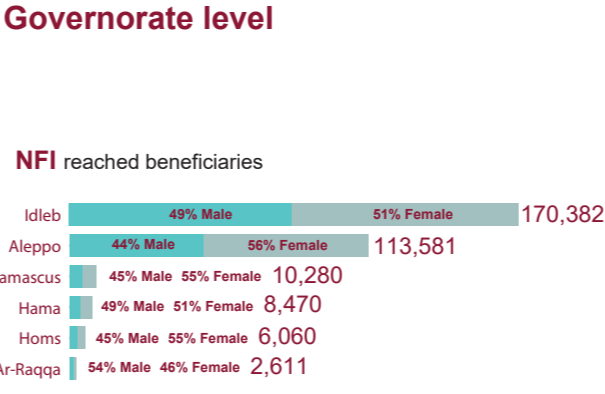

Southern Turkey: Shelter/NFI cluster-beneficiaries reached in December 2016 (Sub-district level)

HTR & Besieged locations reached by SNFI cluster members

Governorate	Community
Aleppo	Aleppo
	Jarablus
	Menbij
	Sarin
	Abadi
Ar-Raqqa	Ein Issa
	Hammam At-Turkman
	Tell Abiad
	Kherbet Eiroz
	Kafr Zeita
Hama	Murak
	Tiul Elhomor
	Ar-Rastan
Homs	Ghanto
	Hashemiyeh
	Makrumiyeh
	Tir Maallah
	Abdita
	Ablin
	Arnaba
	Baarbu
	Balshun
	Balyun
	Bsames
	Deir Sunbul
	Ehsem
	Ein Laruz
	Farkya
Joseph	
Kafr Haya	
Kansafra	
Khan Shaykun	
Maghara	
Marata	
Marayan	
Rami	
Arbin	
Ein Elfijeh	
Esal El-Ward	
Hammura	
Hezzeh	
Jirud	
Kafr Batna	
Raheiba	
Zamaika	