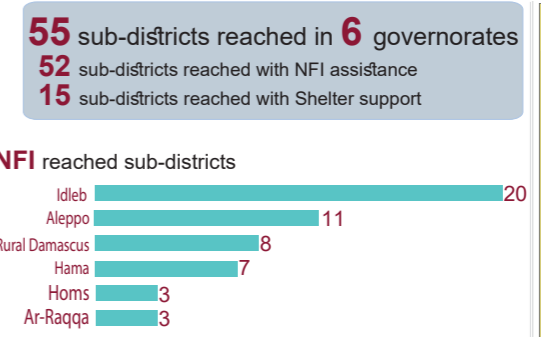

Southern Turkey: Shelter/NFI cluster-beneficiaries reached in December 2016 (Sub-district level)

HTR & Besieged locations reached by SNFI cluster members

Governorate	Community
Aleppo	Aleppo
	Jarablus
	Menbij
	Sarin
	Abadi
Ar-Raqqa	Ein Issa
	Hammam At-Turkman
	Tell Abiad
	Kherbet Eiroz
	Kafr Zeita
Hama	Murak
	Tiul Elhomor
	Ar-Rastan
Homs	Ghanto
	Hashemiyeh
	Makrumiyeh
	Tir Maallah
	Abdita
	Ablin
	Arnaba
	Baarbu
	Balshun
	Balyun
	Bsames
	Deir Sunbul
	Ehsem
	Ein Laruz
	Farkya
Joseph	
Kafr Haya	
Kansafra	
Khan Shaykun	
Maghara	
Marata	
Marayan	
Rami	
Arbin	
Ein Elfijeh	
Esal El-Ward	
Hammura	
Hezzeh	
Jirud	
Kafr Batna	
Raheiba	
Zamaika	

- These maps are based on available data at sub-district level.
- Humanitarian reach to a sub-district does not necessarily imply full geographical coverage.
Creation date: 31 January 2017

Lead agency: UNHCR
Cluster coordinator: Josef Acquati Lozej, lozej@unhcr.org
Co-lead agency: Global Communities
Data source: 4W Shelter/NFI cluster matrix