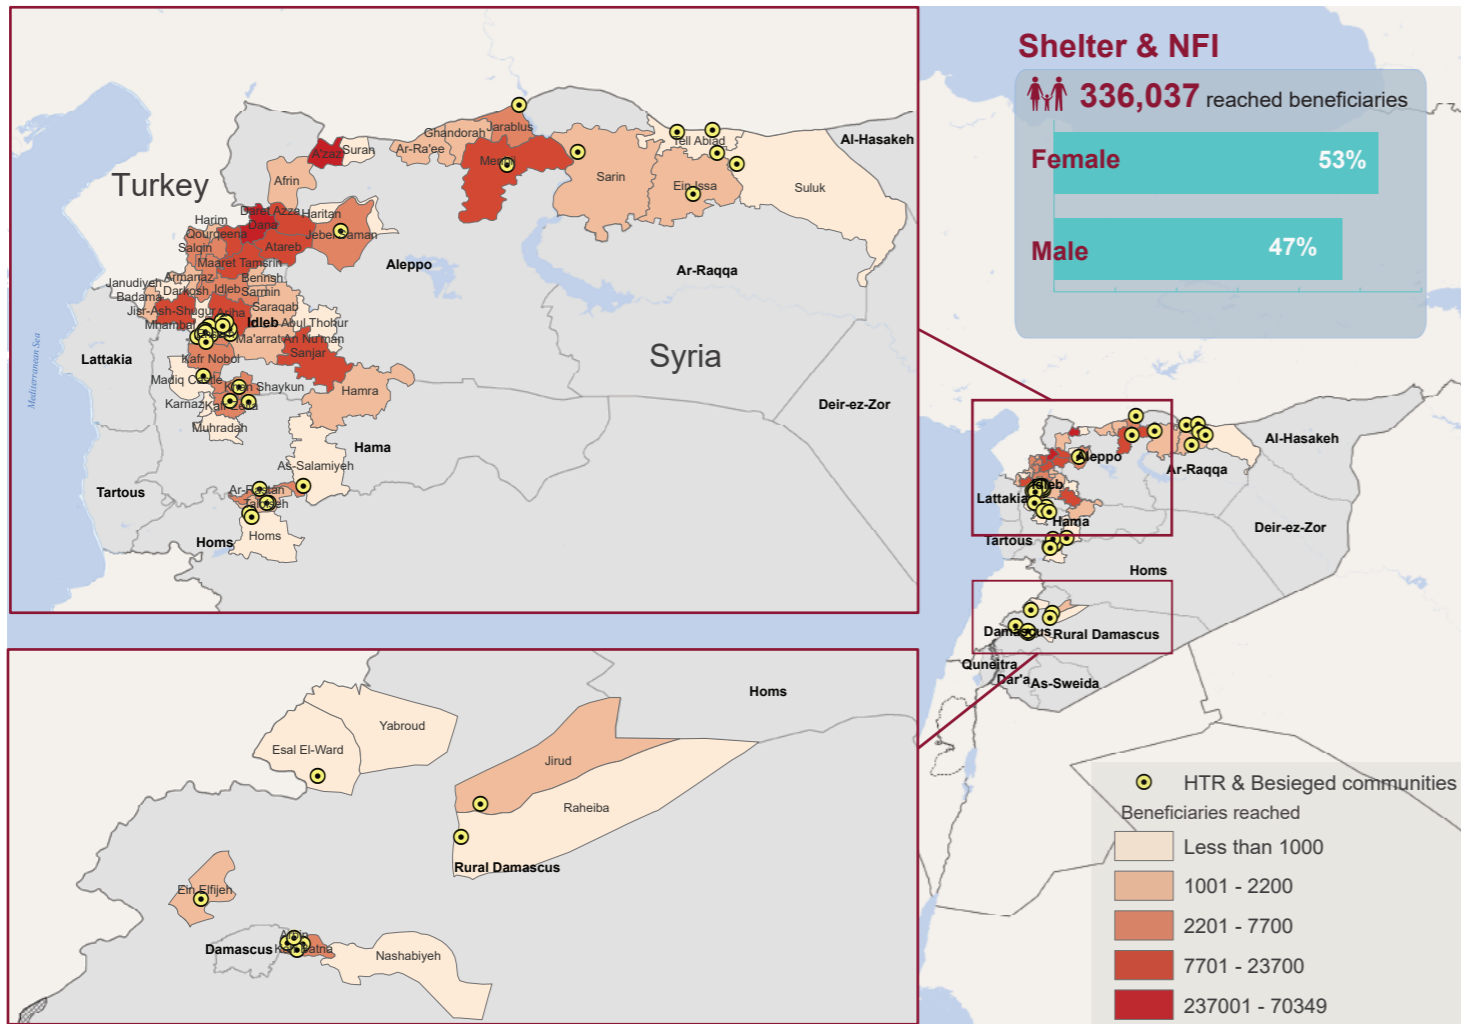

Southern Turkey: Shelter/NFI cluster-beneficiaries reached in December 2016 (Sub-district level)

HTR & Besieged locations reached by SNFI cluster members

Governorate	Community
Aleppo	Aleppo
	Jarablus
	Menbij
	Sarin
	Abadi
Ar-Raqqa	Ein Issa
	Hammam At-Turkman
	Tell Abiad
	Kherbet Eiroz
	Kafr Zeita
Hama	Murak
	Tiul Elhomor
	Ar-Rastan
Homs	Ghanto
	Hashemiyeh
	Makrumiyeh
	Tir Maallah
	Abdita
	Ablin
	Arnaba
	Baarbu
	Balshun
	Balyun
	Bsames
	Deir Sunbul
	Ehsem
	Ein Laruz
	Farkya
Joseph	
Kafr Haya	
Kansafra	
Khan Shaykun	
Maghara	
Marata	
Marayan	
Rami	
Arbin	
Ein Elfijeh	
Esal El-Ward	
Hammura	
Hezzeh	
Jirud	
Kafr Batna	
Raheiba	
Zamaika	

- These maps are based on available data at sub-district level.
- Humanitarian reach to a sub-district does not necessarily imply full geographical coverage.
Creation date: 31 January 2017

Lead agency: UNHCR
Cluster coordinator: Josef Acquati Lozej, lozej@unhcr.org
Co-lead agency: Global Communities
Data source: 4W Shelter/NFI cluster matrix