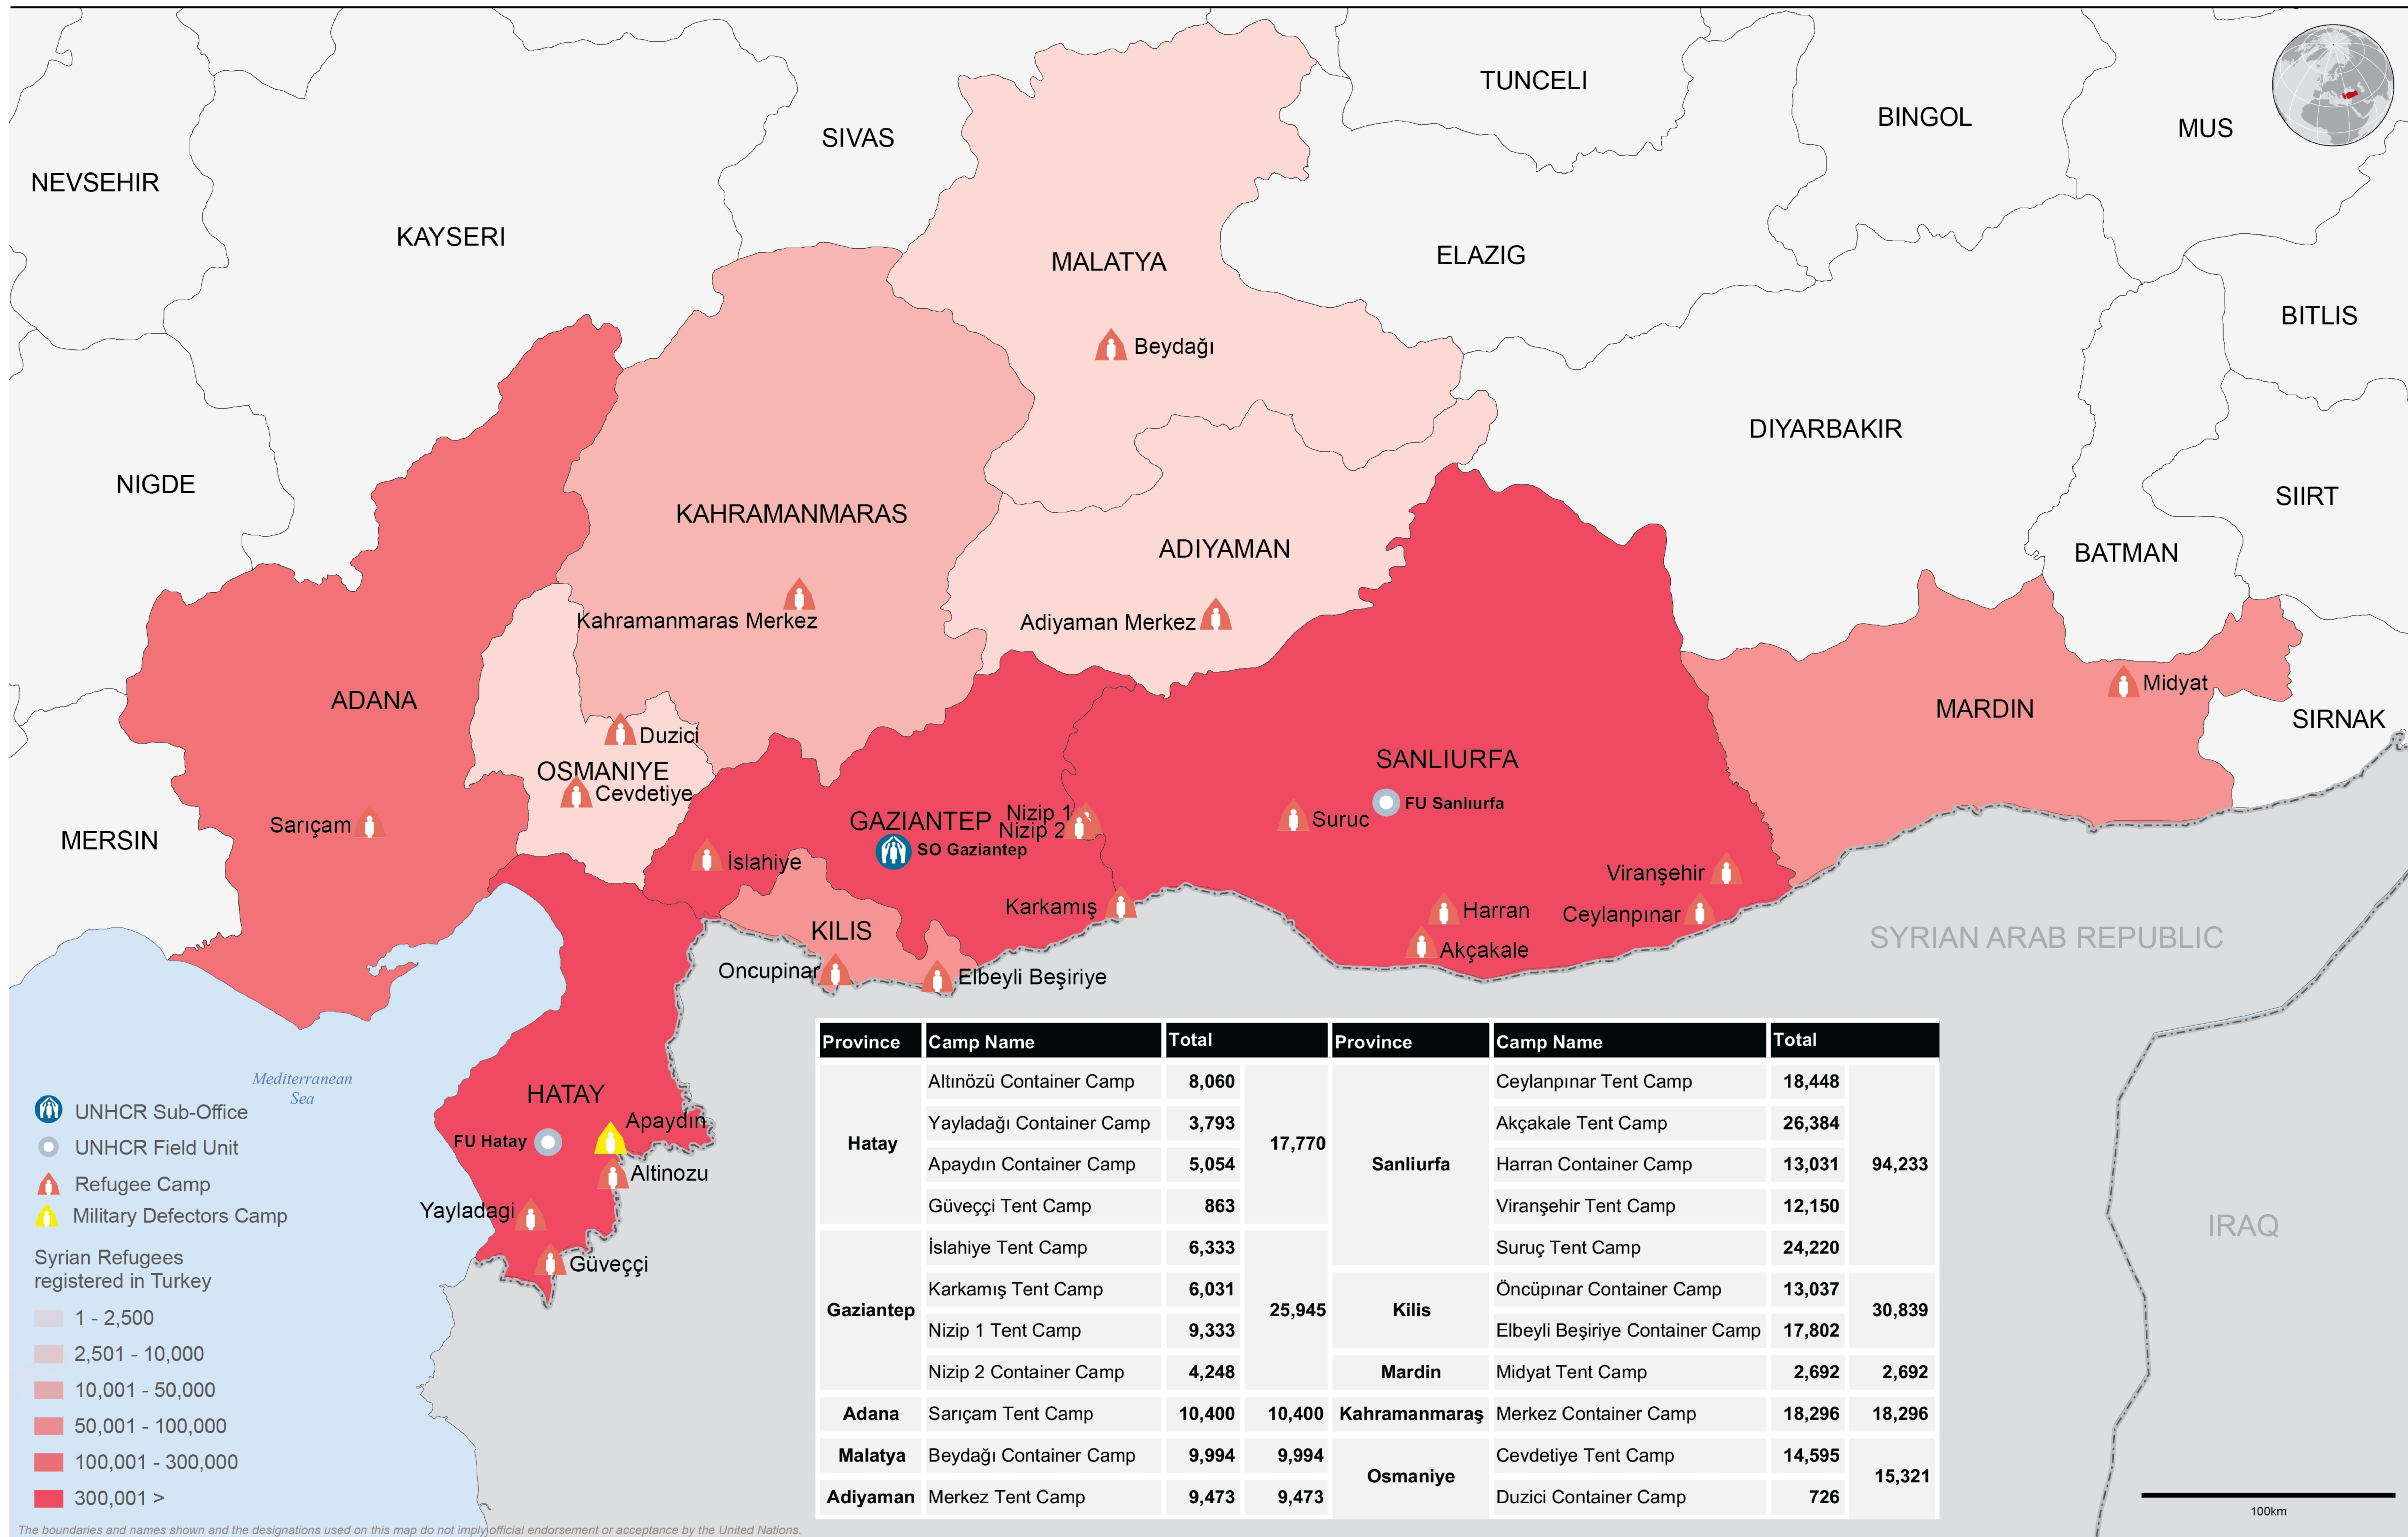

# Turkey

## Provincial Annual Change in Non-Syrian Refugees and Asylum-Seekers registered with UNHCR

as of 01 August 2017

Province	Camp Name	Total	Province	Camp Name	Total		
Hatay	Altınözü Container Camp	8,060	Sanliurfa	Ceylanpınar Tent Camp	18,448		
	Yayladağı Container Camp	3,793		Akçakale Tent Camp	26,384		
	Apaydın Container Camp	5,054		Harran Container Camp	13,031		
	Güveççi Tent Camp	863		Viranşehir Tent Camp	12,150		
Gaziantep	İslahiye Tent Camp	6,333	Kilis	Suruç Tent Camp	24,220		
	Karkamış Tent Camp	6,031		Öncüpınar Container Camp	13,037		
	Nizip 1 Tent Camp	9,333	Elbeyli Beşiriye Container Camp	17,802			
	Nizip 2 Container Camp	4,248	Mardin	Midyat Tent Camp	2,692		
Adana	Sarıçam Tent Camp	10,400	10,400	Kahramanmaraş	Merkez Container Camp	18,296	18,296
Malatya	Beydağı Container Camp	9,994	9,994	Osmaniye	Cevdetiye Tent Camp	14,595	15,321
Adiyaman	Merkez Tent Camp	9,473	9,473		Duzici Container Camp	726	

The boundaries and names shown and the designations used on this map do not imply official endorsement or acceptance by the United Nations.