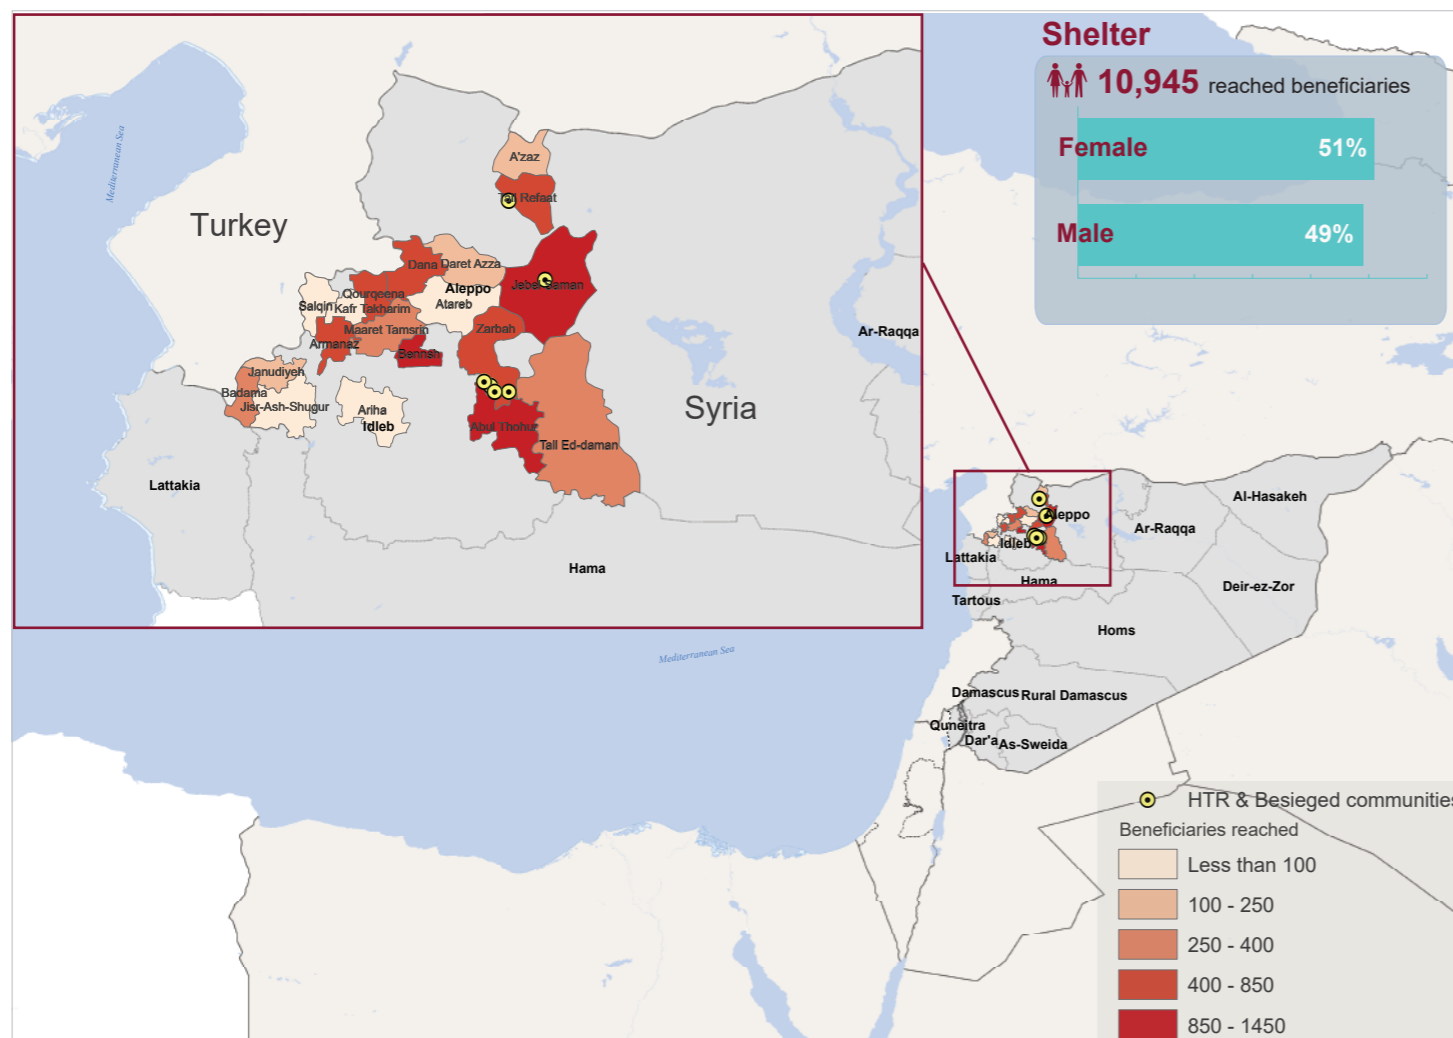

# Southern Turkey: Shelter/NFI cluster-beneficiaries reached in October 2016 (Sub-district level)

**Shelter/NFI Cluster**  
**X-Border Operation - Turkey Hub**  
 ShelterCluster.org,  
 Coordinating Humanitarian Shelter

## Governorate level

### NFI reached beneficiaries

**36** sub-districts reached in **3** governorates  
**32** sub-districts reached by NFI  
**20** sub-districts reached by Shelter

### HTR & Besieged locations reached by SNFI cluster

Governorate	Community
Aleppo	Aleppo
	Big Othmaniya
	Deir Jmal
	Jarablus
	Jazraya
	Maarin
	Mare'
	Sheikh Ahmed
	Tal Allush
	Talafeh
Hama	Kafr Zeita
	Murak
	Zakat
Idleb	Bara
	Joseph
	Nqeir