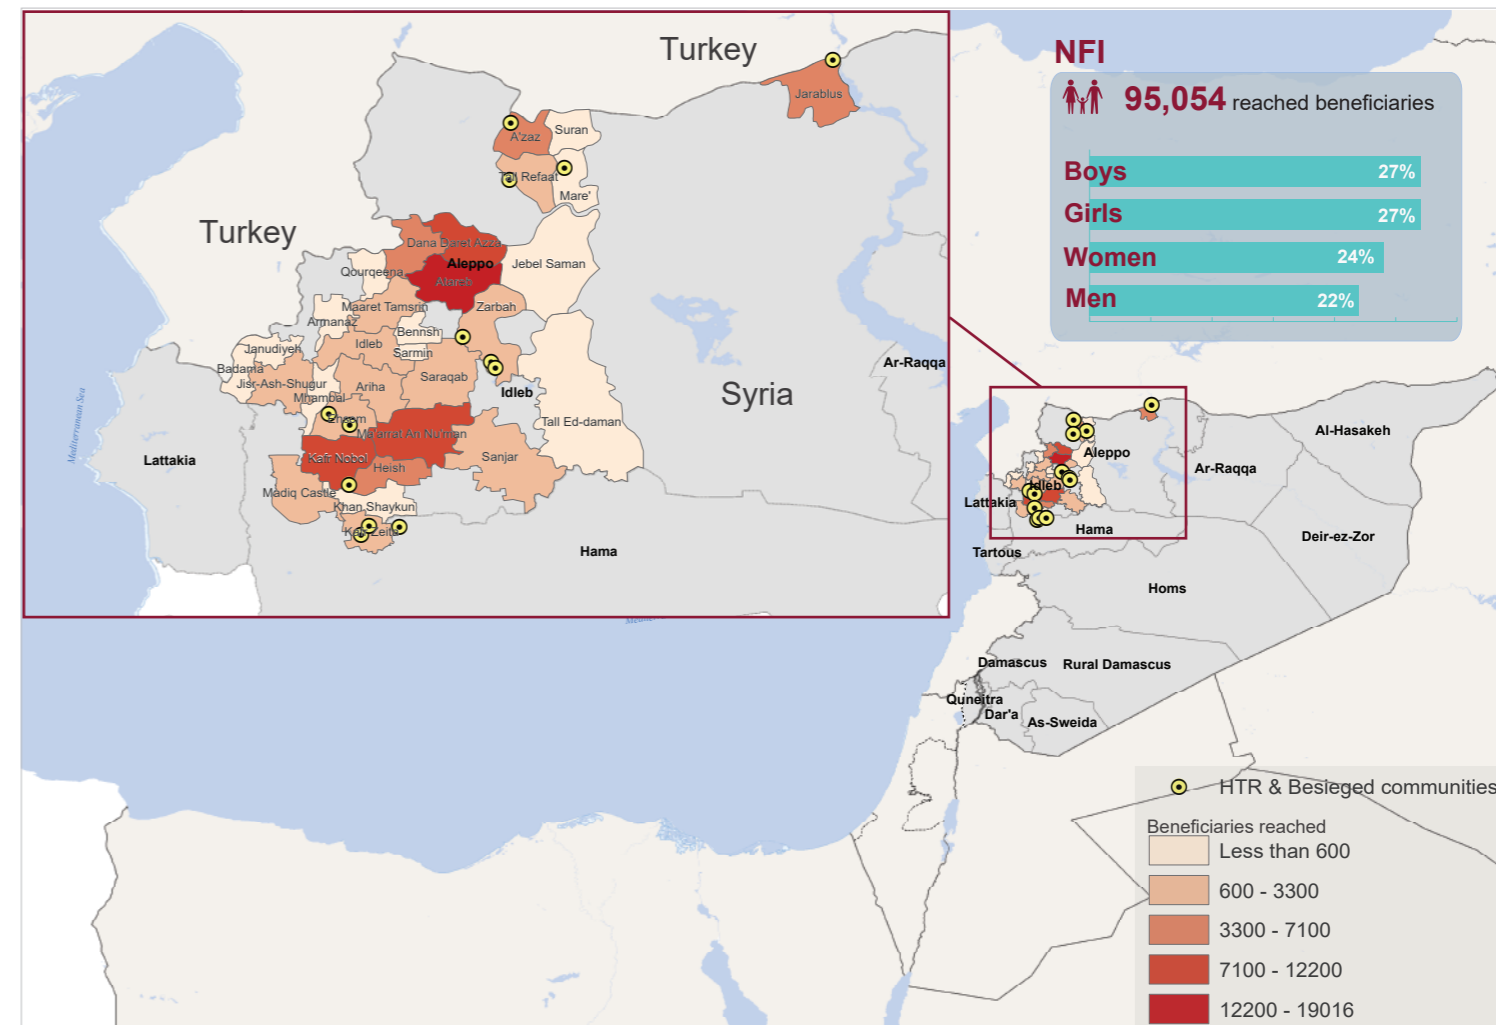

# Southern Turkey: Shelter/NFI cluster-beneficiaries reached in October 2016 (Sub-district level)

**Shelter/NFI Cluster**  
**X-Border Operation - Turkey Hub**  
 ShelterCluster.org,  
 Coordinating Humanitarian Shelter

## Governorate level

### NFI reached beneficiaries

**36** sub-districts reached in **3** governorates  
**32** sub-districts reached by NFI  
**20** sub-districts reached by Shelter

### HTR & Besieged locations reached by SNFI cluster

Governorate	Community
Aleppo	Aleppo
	Big Othmaniya
	Deir Jmal
	Jarablus
	Jazraya
	Maarin
	Mare'
	Sheikh Ahmed
	Tal Allush
	Talafeh
Hama	Kafr Zeita
	Murak
	Zakat
Idleb	Bara
	Joseph
	Nqeir