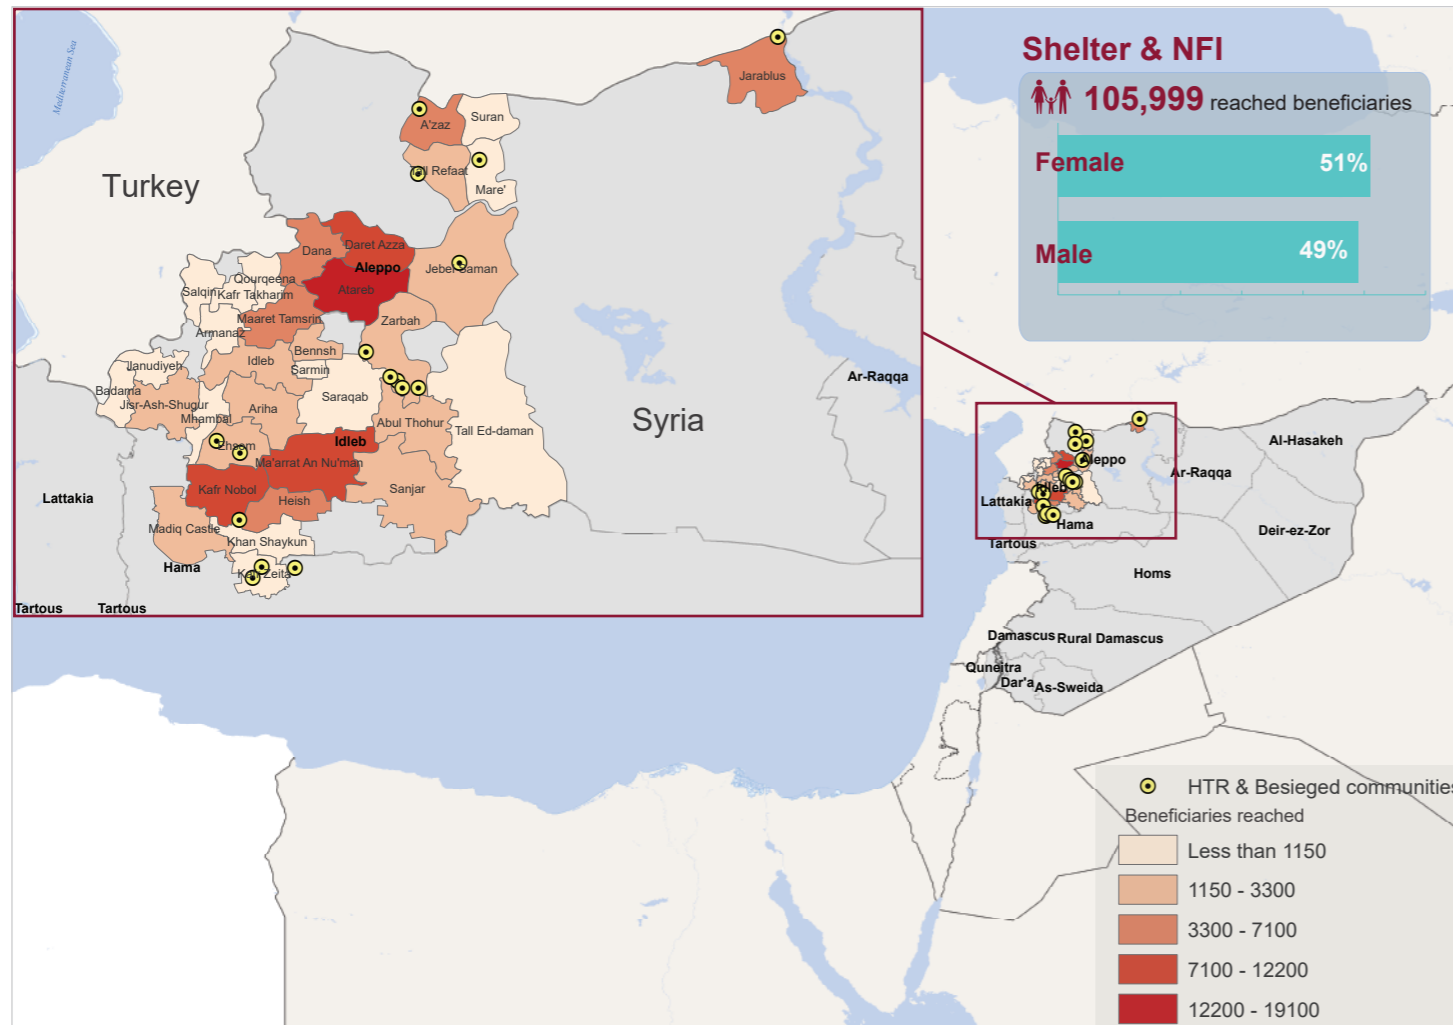

# Southern Turkey: Shelter/NFI cluster-beneficiaries reached in October 2016 (Sub-district level)

**Shelter/NFI Cluster**  
**X-Border Operation - Turkey Hub**  
 ShelterCluster.org,  
 Coordinating Humanitarian Shelter

## Governorate level

### NFI reached beneficiaries

**36** sub-districts reached in **3** governorates  
**32** sub-districts reached by NFI  
**20** sub-districts reached by Shelter