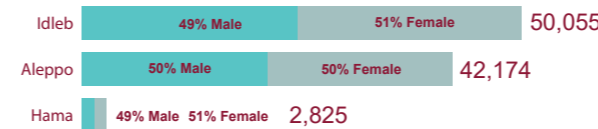

# Southern Turkey: Shelter/NFI cluster-beneficiaries reached in October 2016 (Sub-district level)

**Shelter/NFI Cluster**  
**X-Border Operation - Turkey Hub**  
 ShelterCluster.org,  
 Coordinating Humanitarian Shelter

## Governorate level

### NFI reached beneficiaries

**36** sub-districts reached in **3** governorates  
**32** sub-districts reached by NFI  
**20** sub-districts reached by Shelter