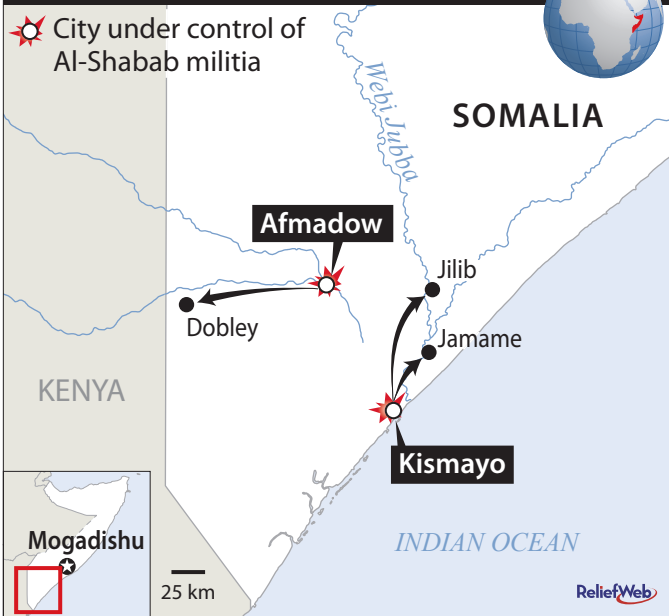

SOMALIA: Displacement

24 Nov 2009 - The Al-Shabab militia took control of Afmadow on 21 November, causing around 2,400 people to flee to Doble. Fighting between Somalia's Al-Shabab and Hisbul-Islam insurgent groups for control of the Juba Valley has resulted in hundreds of families displaced since the beginning of October.

Map Sources: ESRI, Global Discovery, OCHA, UNCS, UNDP.

References: 1. IRIN. *Somalia: Mass exodus as militia takes control of southern town*. 24 Nov 2009.

2. IRIN. *Somalia: Civilians flee fighting in Kismayo*. 1 Oct 2009.