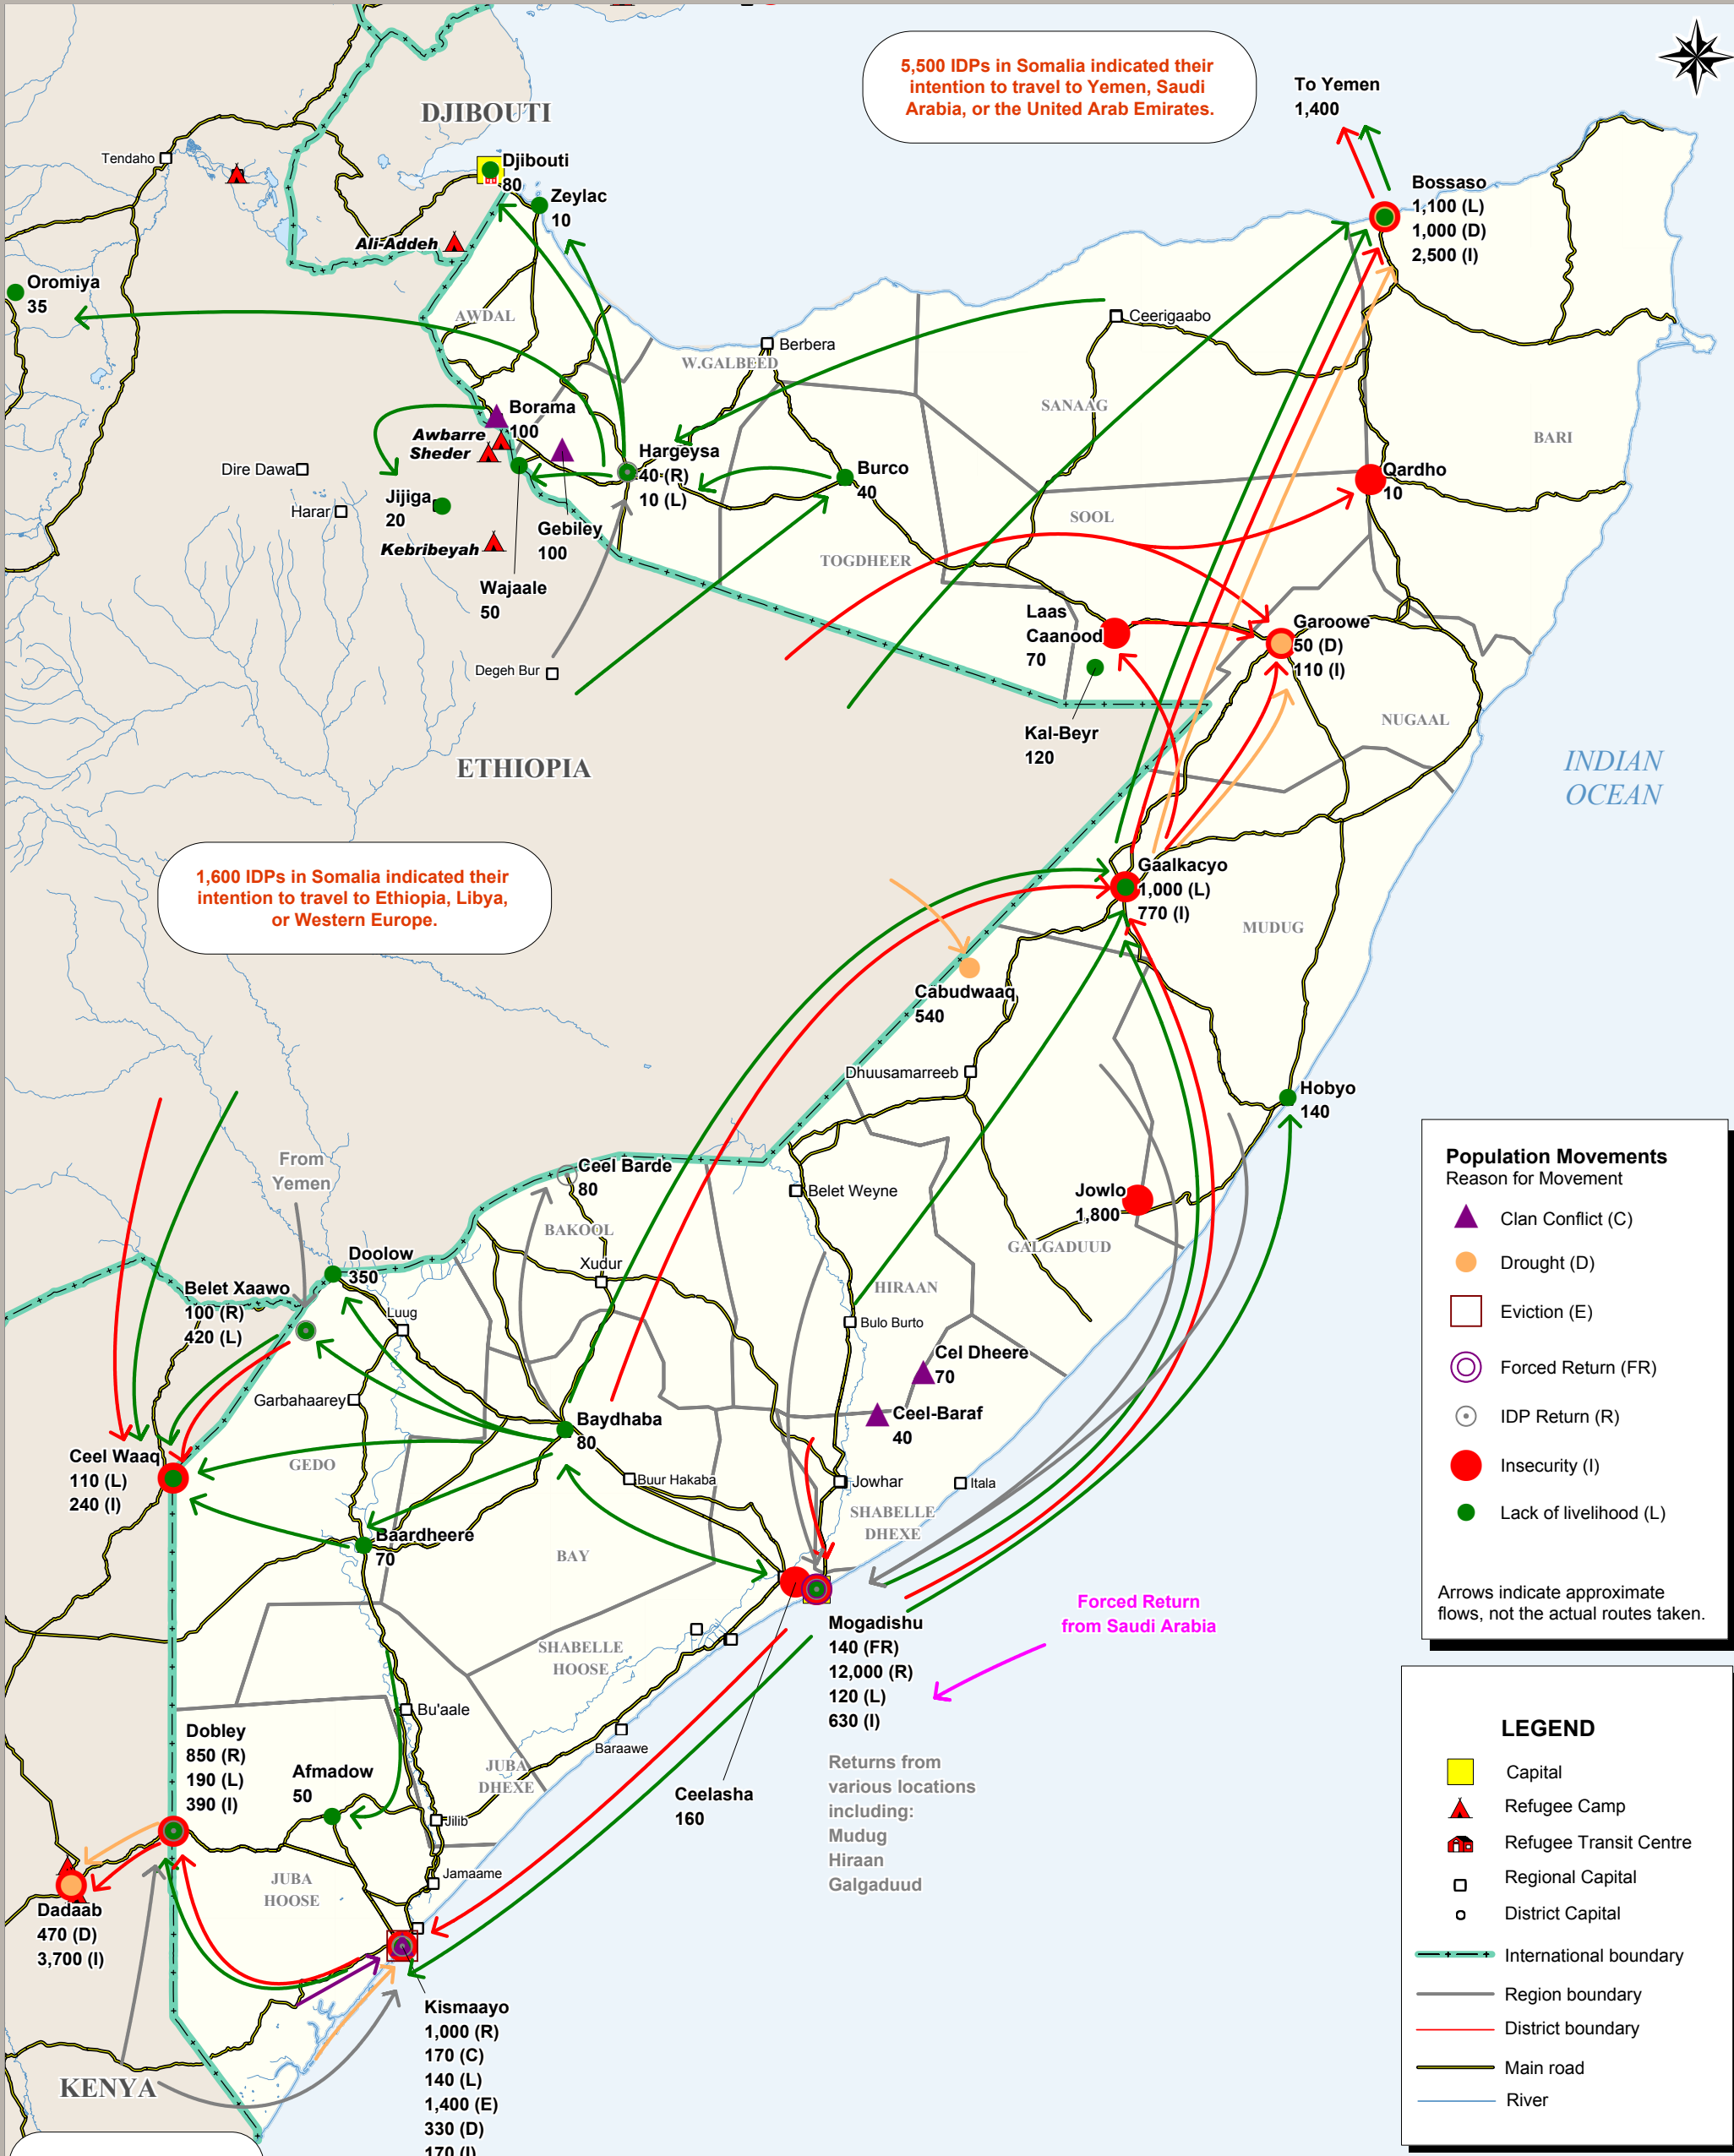

# Somalia - New Displacement in April

From 1 - 30 April, 2009

**UNHCR - Somalia**  
Nairobi, Kenya

Sources:  
UNHCR Population Movement Tracking Database, UNDP Settlement Survey - 2004, Global Insight digital mapping © 1998 Europa Technologies Ltd.

The boundaries and names shown and the designations used on this map do not imply official endorsement or acceptance by the United Nations.

5,500 IDPs in Somalia indicated their intention to travel to Yemen, Saudi Arabia, or the United Arab Emirates.

1,600 IDPs in Somalia indicated their intention to travel to Ethiopia, Libya, or Western Europe.

1,500 IDPs in Somalia indicated their intention to travel to Kenya.

**Population Movements**  
Reason for Movement

- Capital
- ▲ Refugee Camp
- 🏠 Refugee Transit Centre
- Regional Capital
- District Capital
- International boundary
- Region boundary
- District boundary
- Main road
- River

**Mogadishu ###** Name of location  
### Number of persons