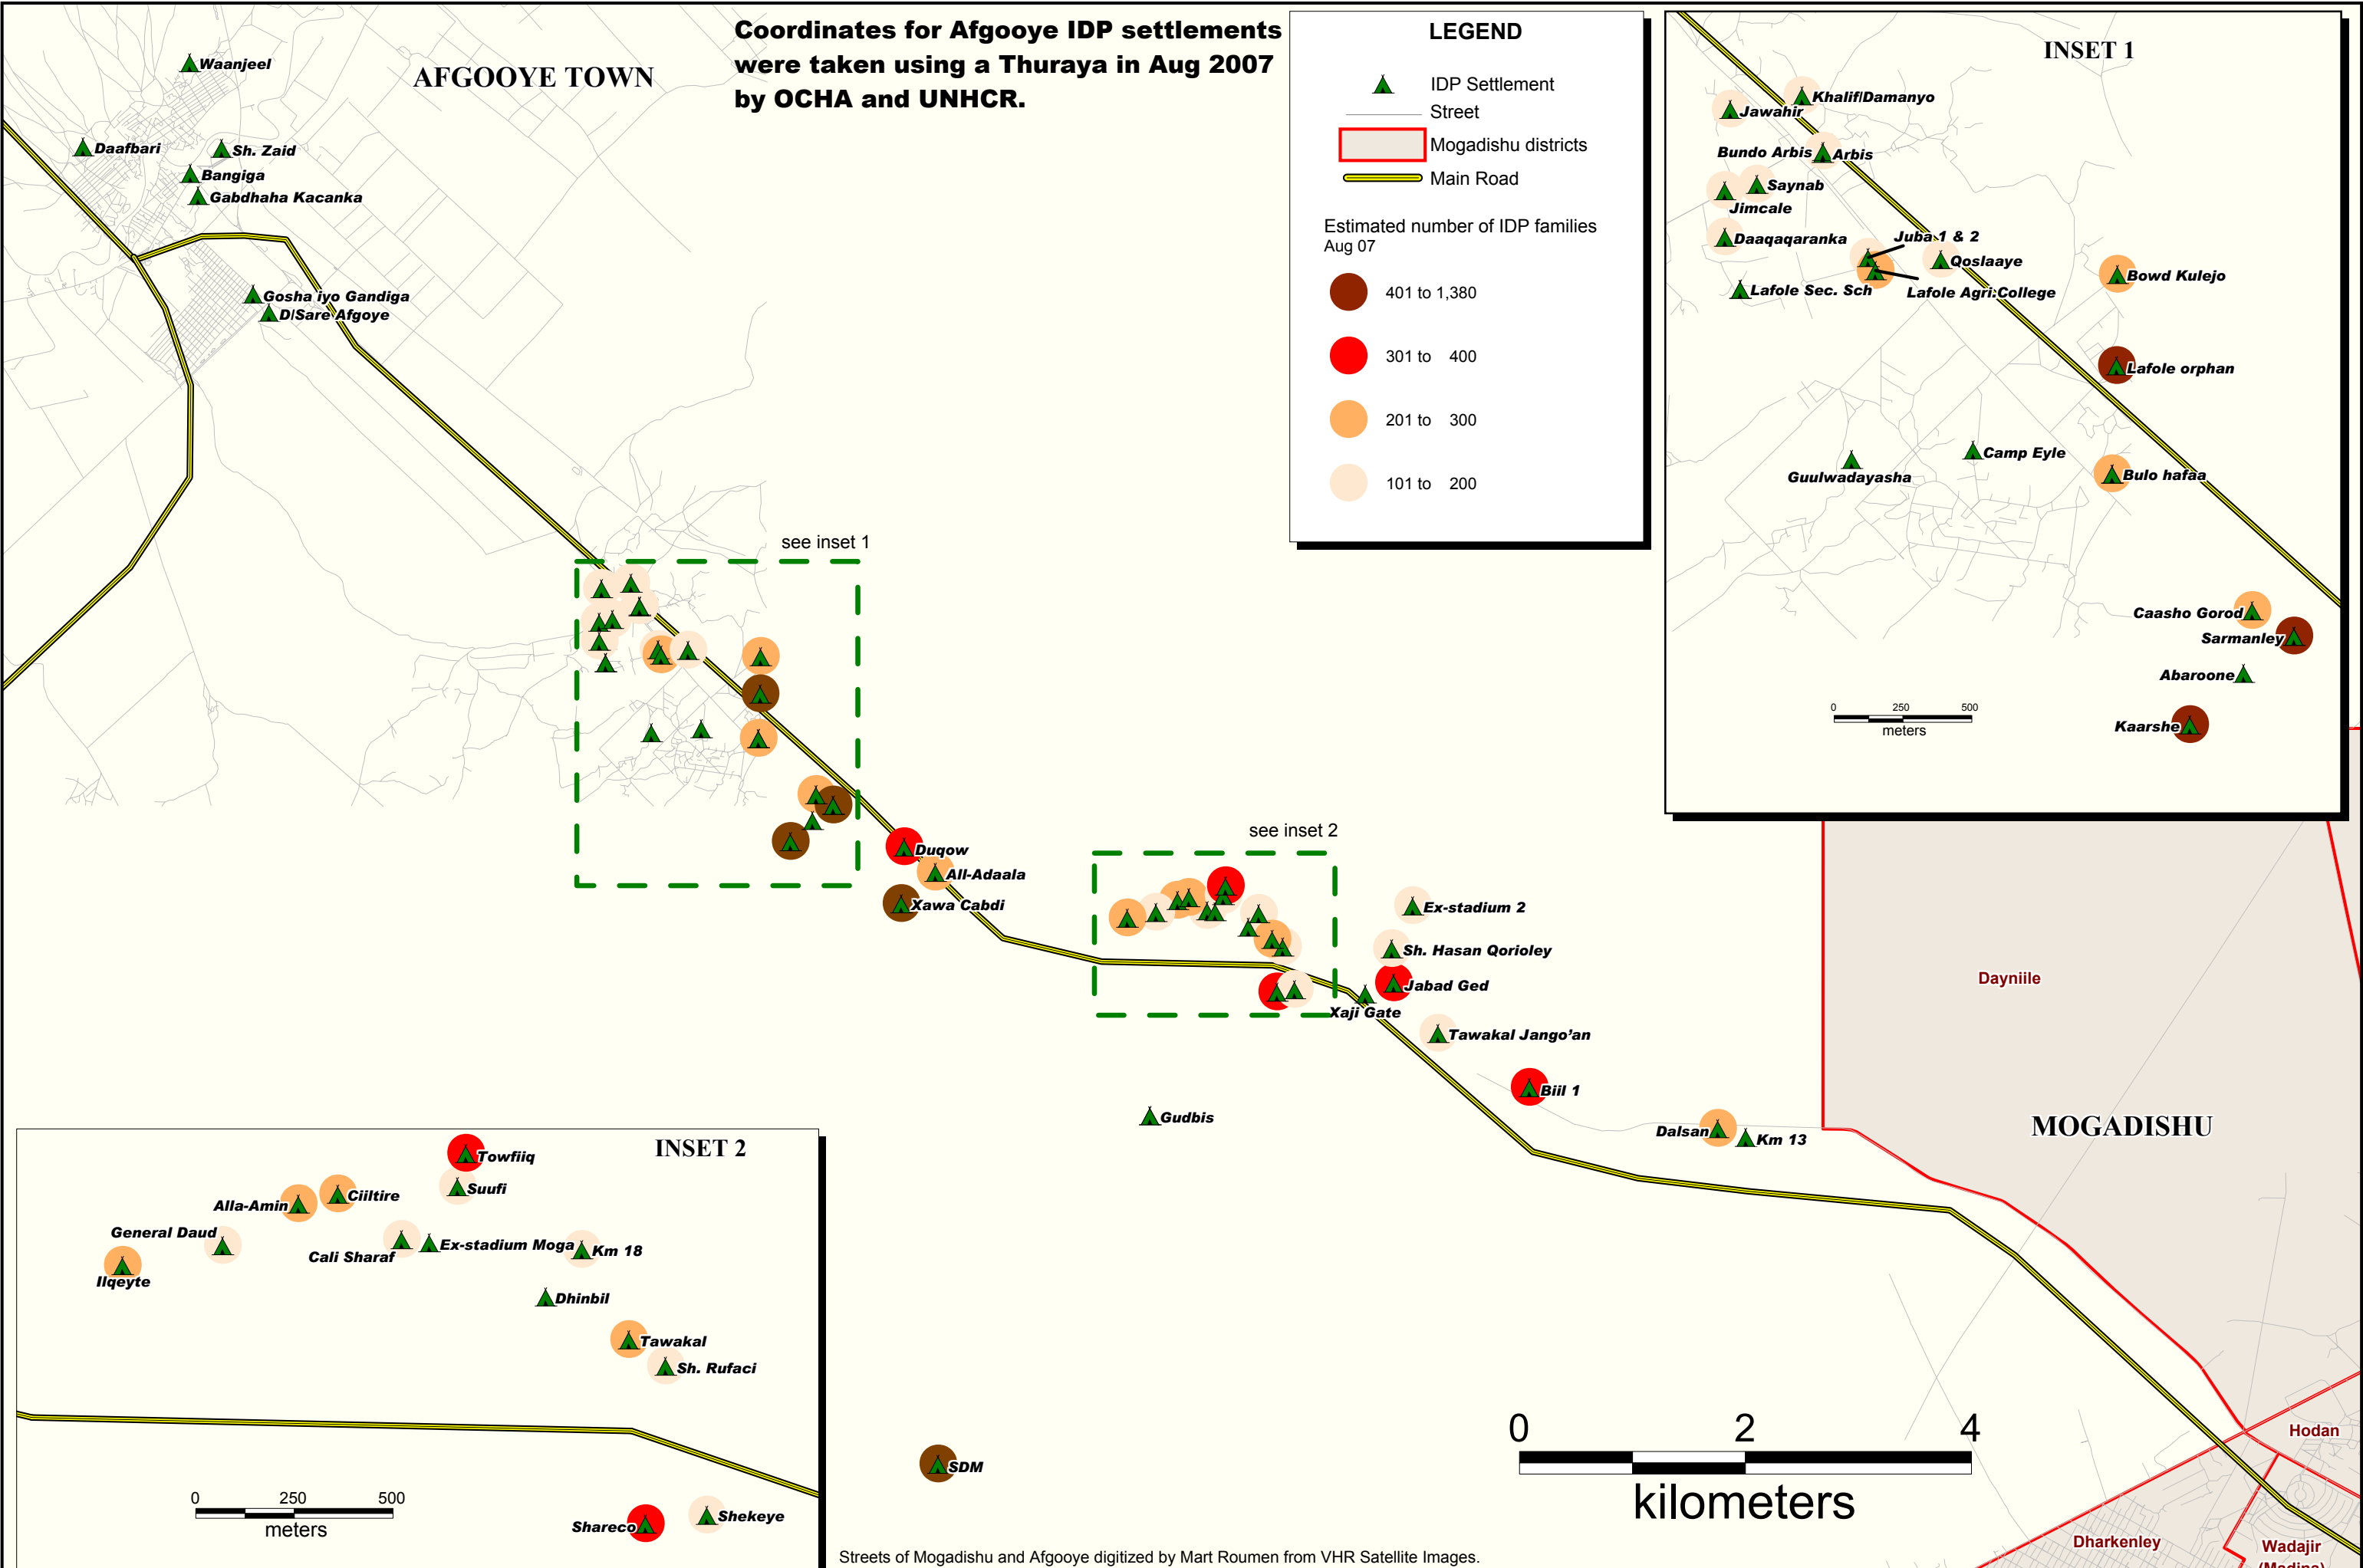

as of August 2007

Coordinates for Afgooye IDP settlements were taken using a Thuraya in Aug 2007 by OCHA and UNHCR.

LEGEND

-  IDP Settlement
 -  Street
 -  Mogadishu districts
 -  Main Road
- Estimated number of IDP families Aug 07
-  401 to 1,380
 -  301 to 400
 -  201 to 300
 -  101 to 200

Streets of Mogadishu and Afgooye digitized by Mart Roumen from VHR Satellite Images.

The boundaries and names shown and the designations used on this map do not imply official endorsement or acceptance by the United Nations.

Somalia_Afgooye_IDPs_A3LC-WOR