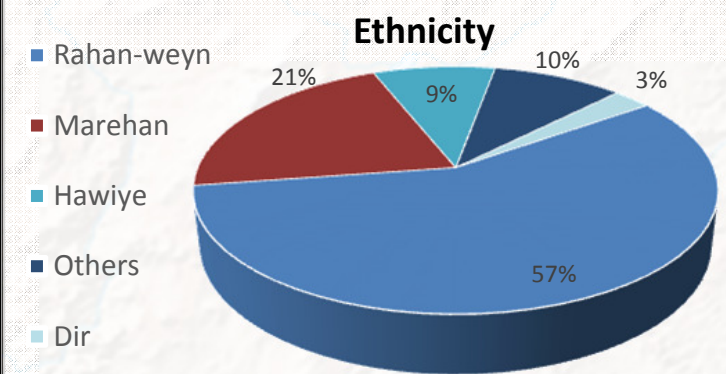

Dollo Ado Refugee Camps Population

As of 31 Mar 2015

UNHCR Ethiopia - Sub Office Melkadida

Total Number of Refugees : 205,290 Individuals

Total Number of Refugees : 40,528 Households

 Refugee Reception Center
 Refugee Camp