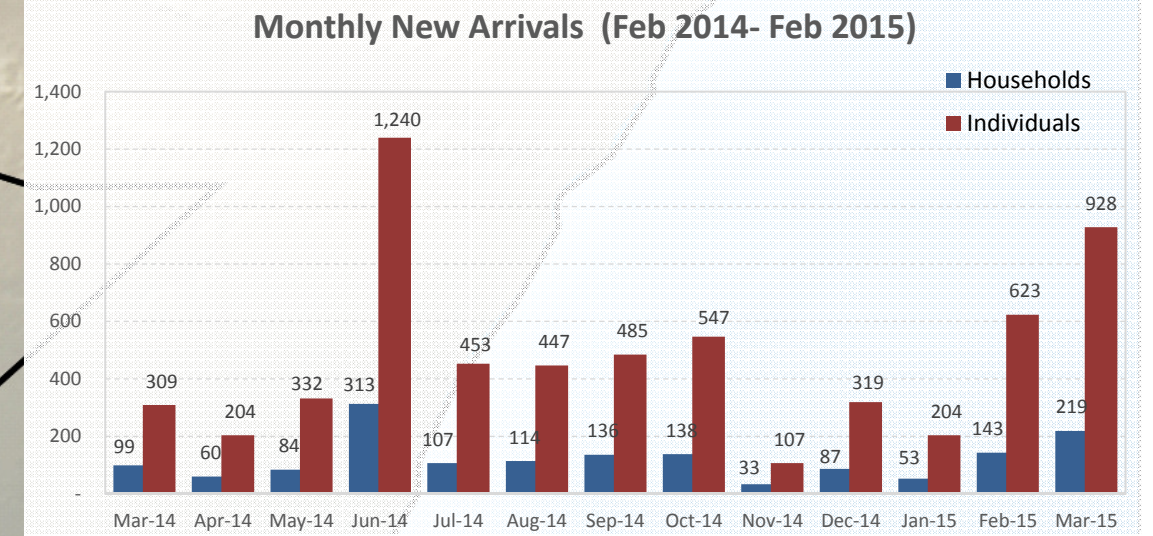

Dollo Ado Refugee Camps Population

As of 31 Mar 2015

UNHCR Ethiopia - Sub Office Melkadida

Total Number of Refugees : 205,290 Individuals

Total Number of Refugees : 40,528 Households

 Refugee Reception Center
 Refugee Camp