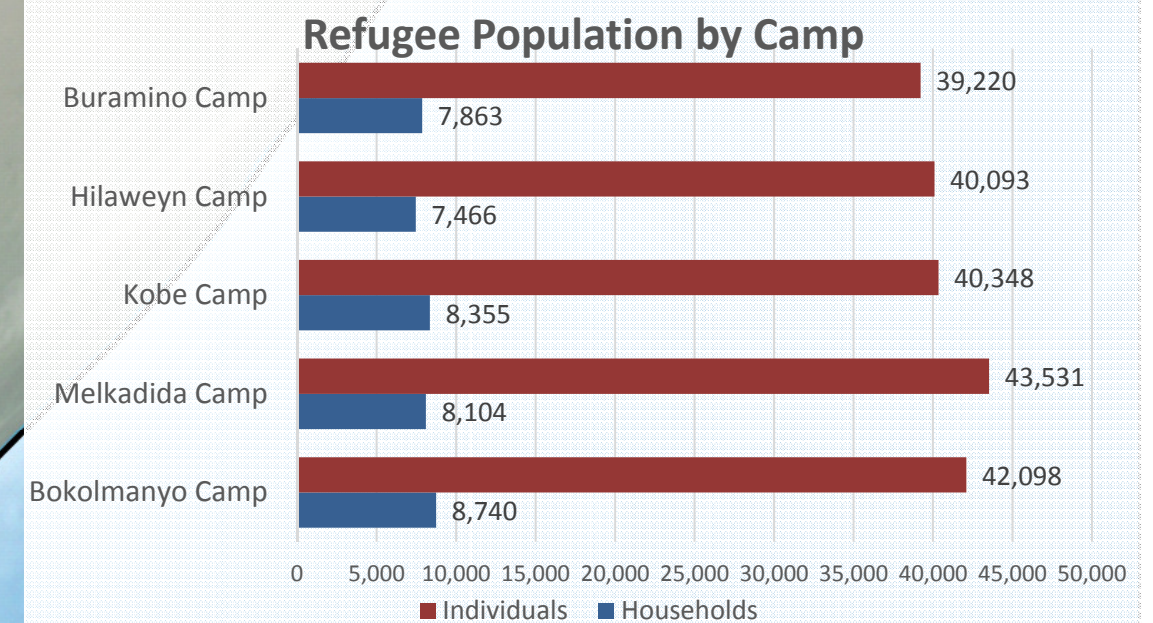

Dollo Ado Refugee Camps Population

As of 31 Mar 2015

UNHCR Ethiopia - Sub Office Melkadida

Total Number of Refugees : 205,290 Individuals

Total Number of Refugees : 40,528 Households

 Refugee Reception Center
 Refugee Camp