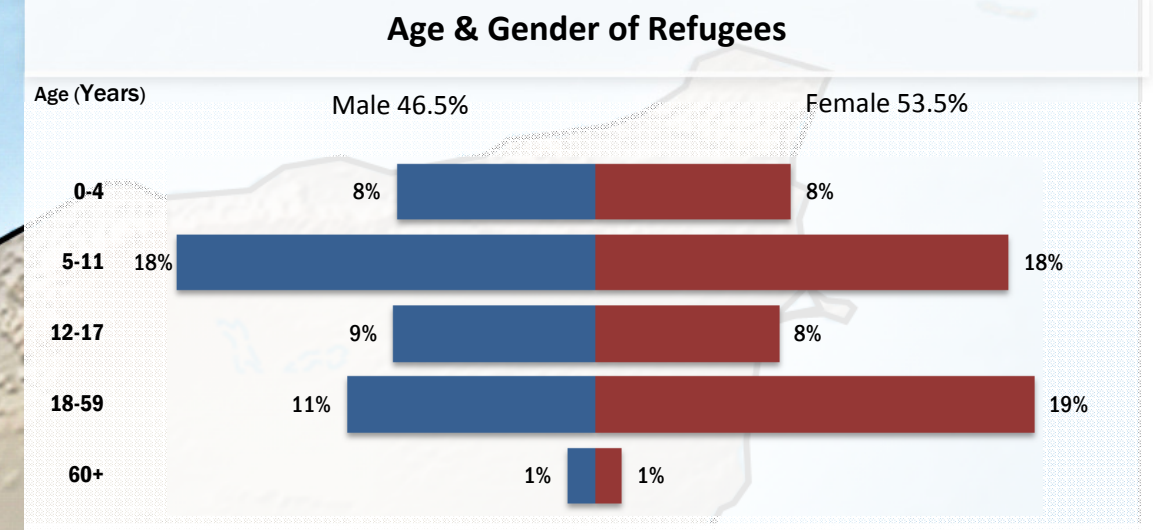

Dollo Ado Refugee Camps Population

As of 31 Mar 2015

UNHCR Ethiopia - Sub Office Melkadida

Total Number of Refugees : 205,290 Individuals

Total Number of Refugees : 40,528 Households

 Refugee Reception Center
 Refugee Camp