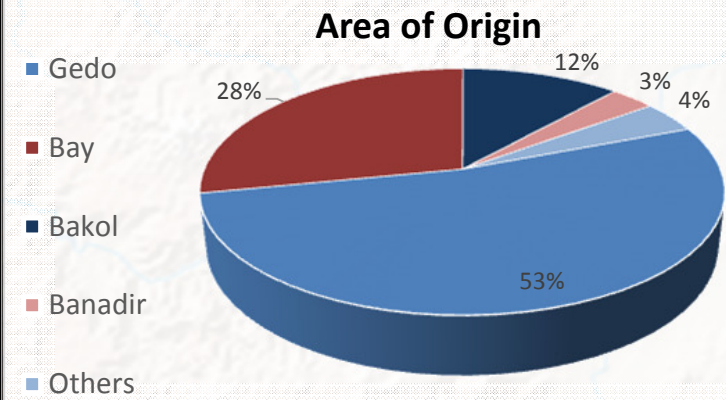

Dollo Ado Refugee Camps Population

As of 31 Mar 2015

UNHCR Ethiopia - Sub Office Melkadida

Total Number of Refugees : 205,290 Individuals

Total Number of Refugees : 40,528 Households

 Refugee Reception Center
 Refugee Camp