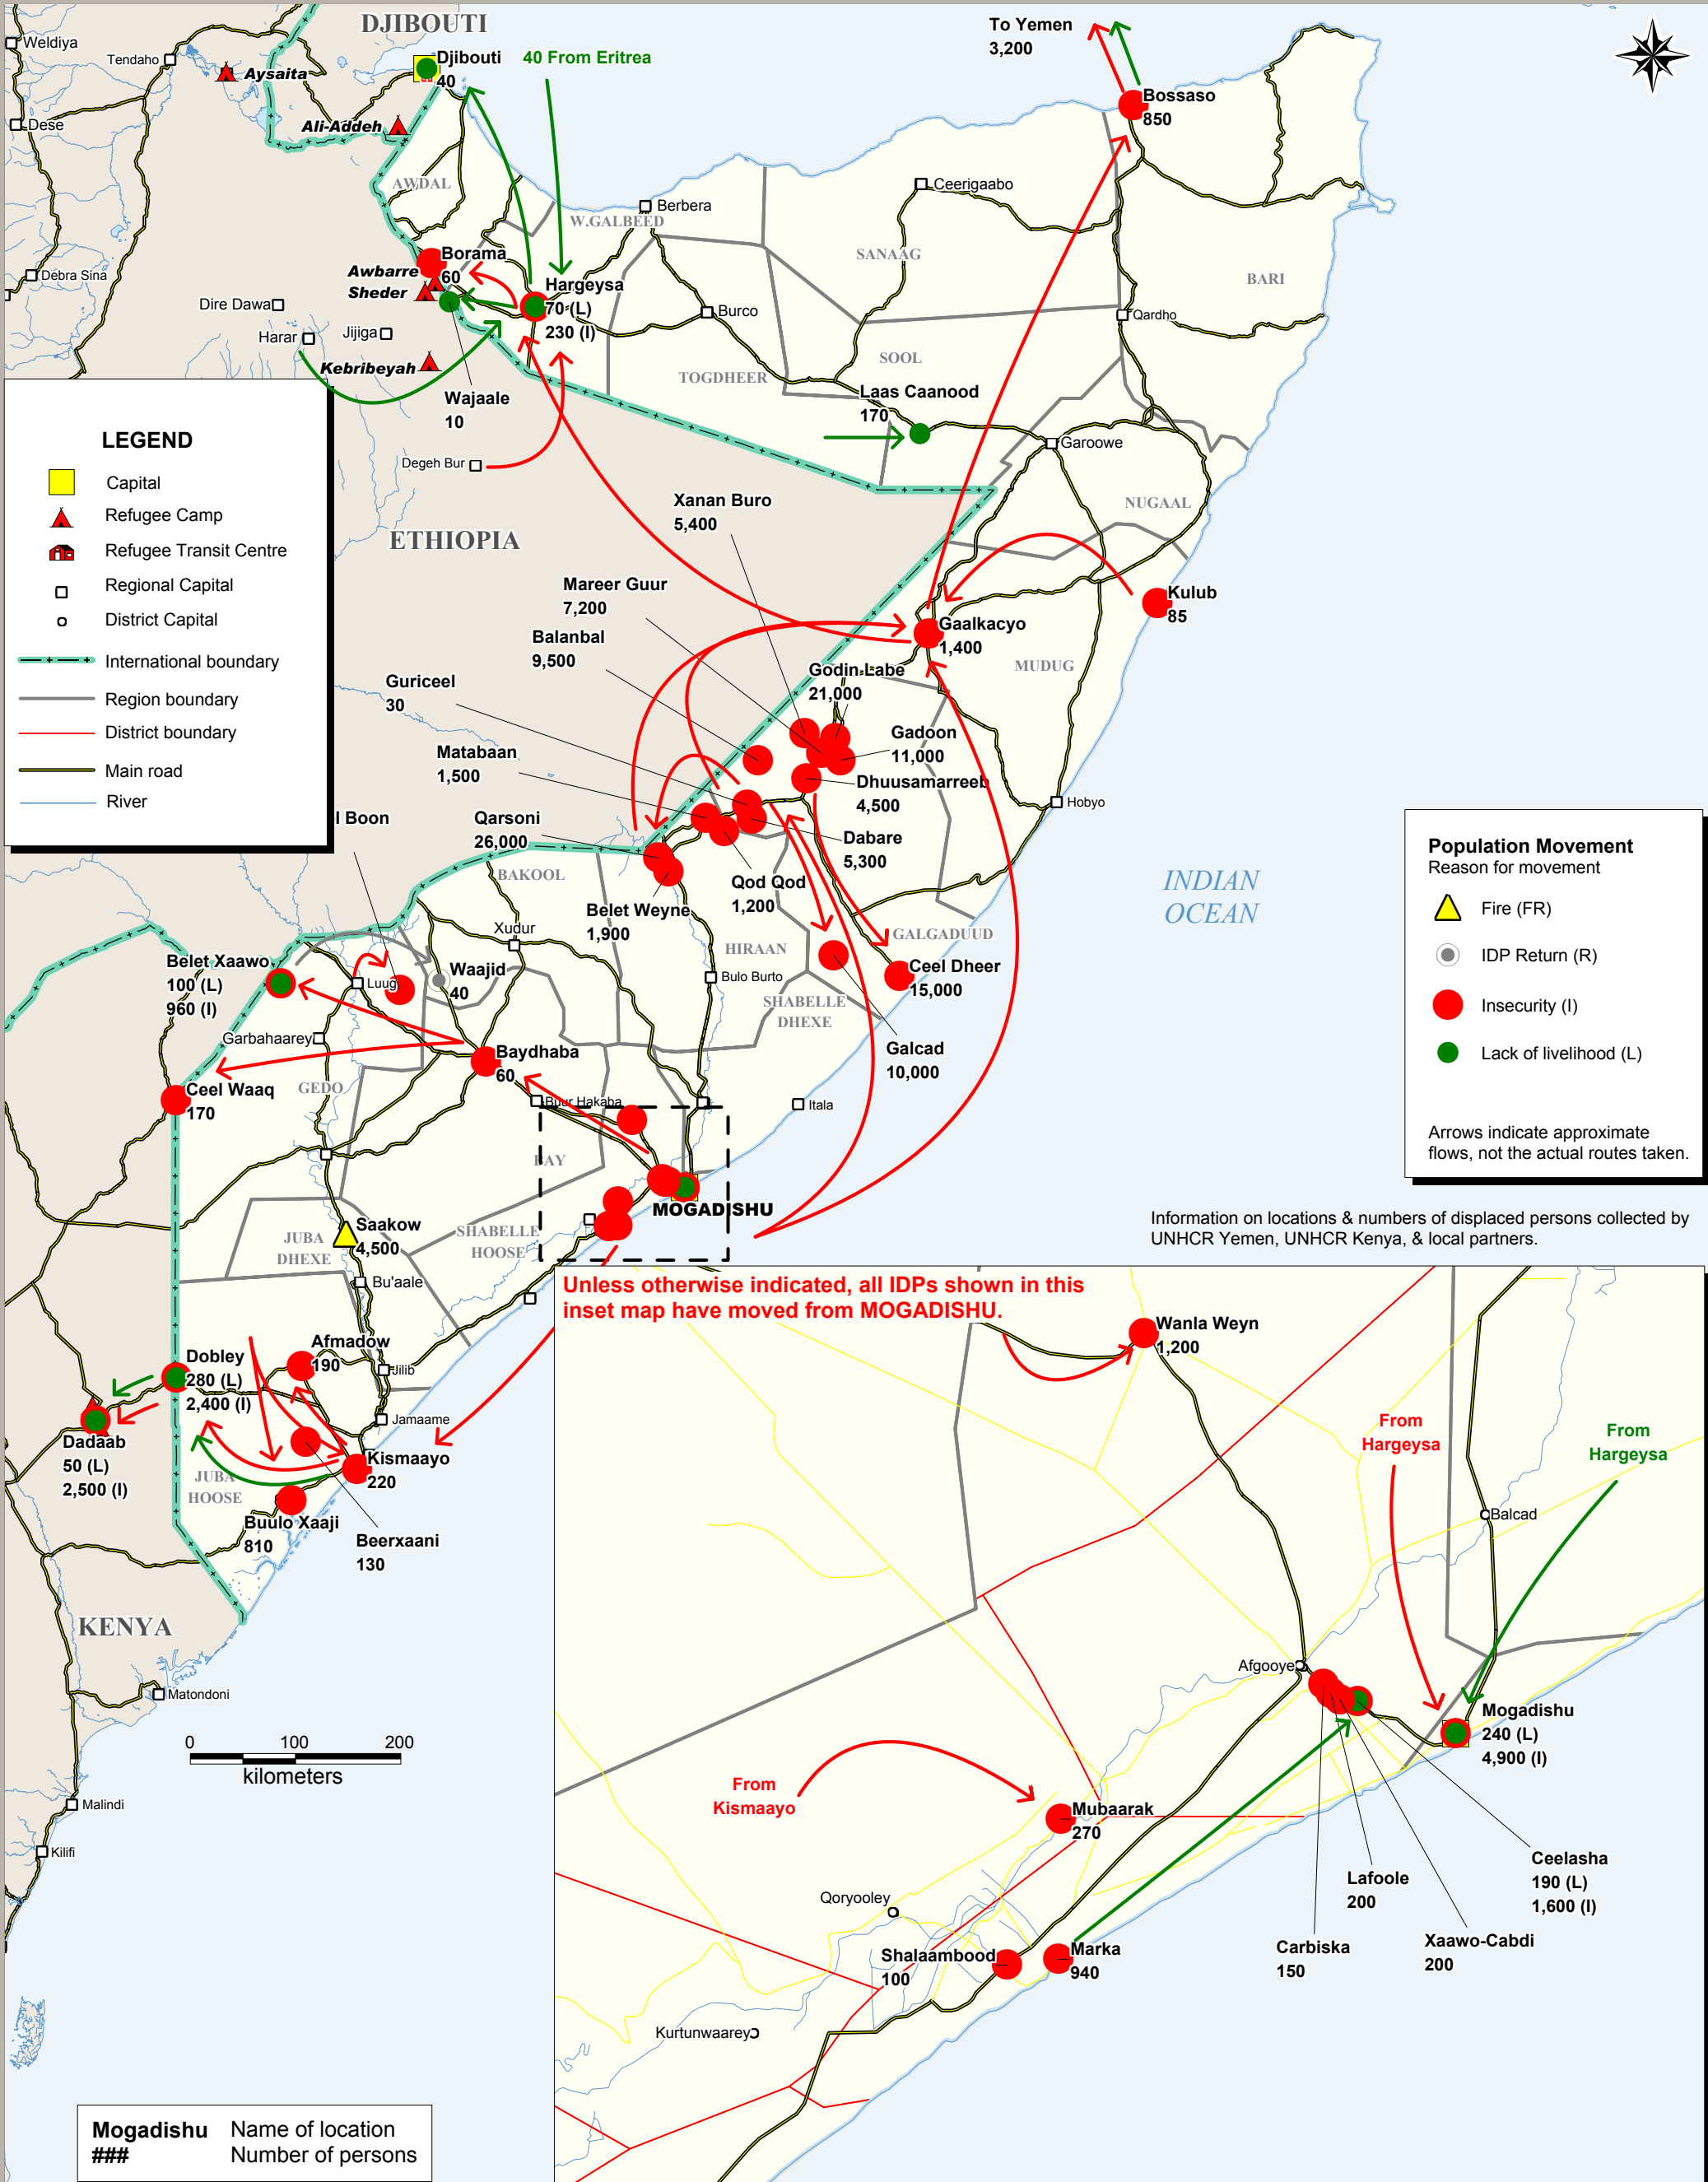

Somalia - New Displacement in December

From 1 - 31 December, 2008

UNHCR - Somalia
Nairobi, Kenya

Sources:
UNHCR Population Movement Tracking Database, UNDP Settlement Survey - 2004, Global Insight digital mapping © 1998 Europa Technologies Ltd.

The boundaries and names shown and the designations used on this map do not imply official endorsement or acceptance by the United Nations.

Unless otherwise indicated, all IDPs shown in this inset map have moved from MOGADISHU.

0 100 200
kilometers