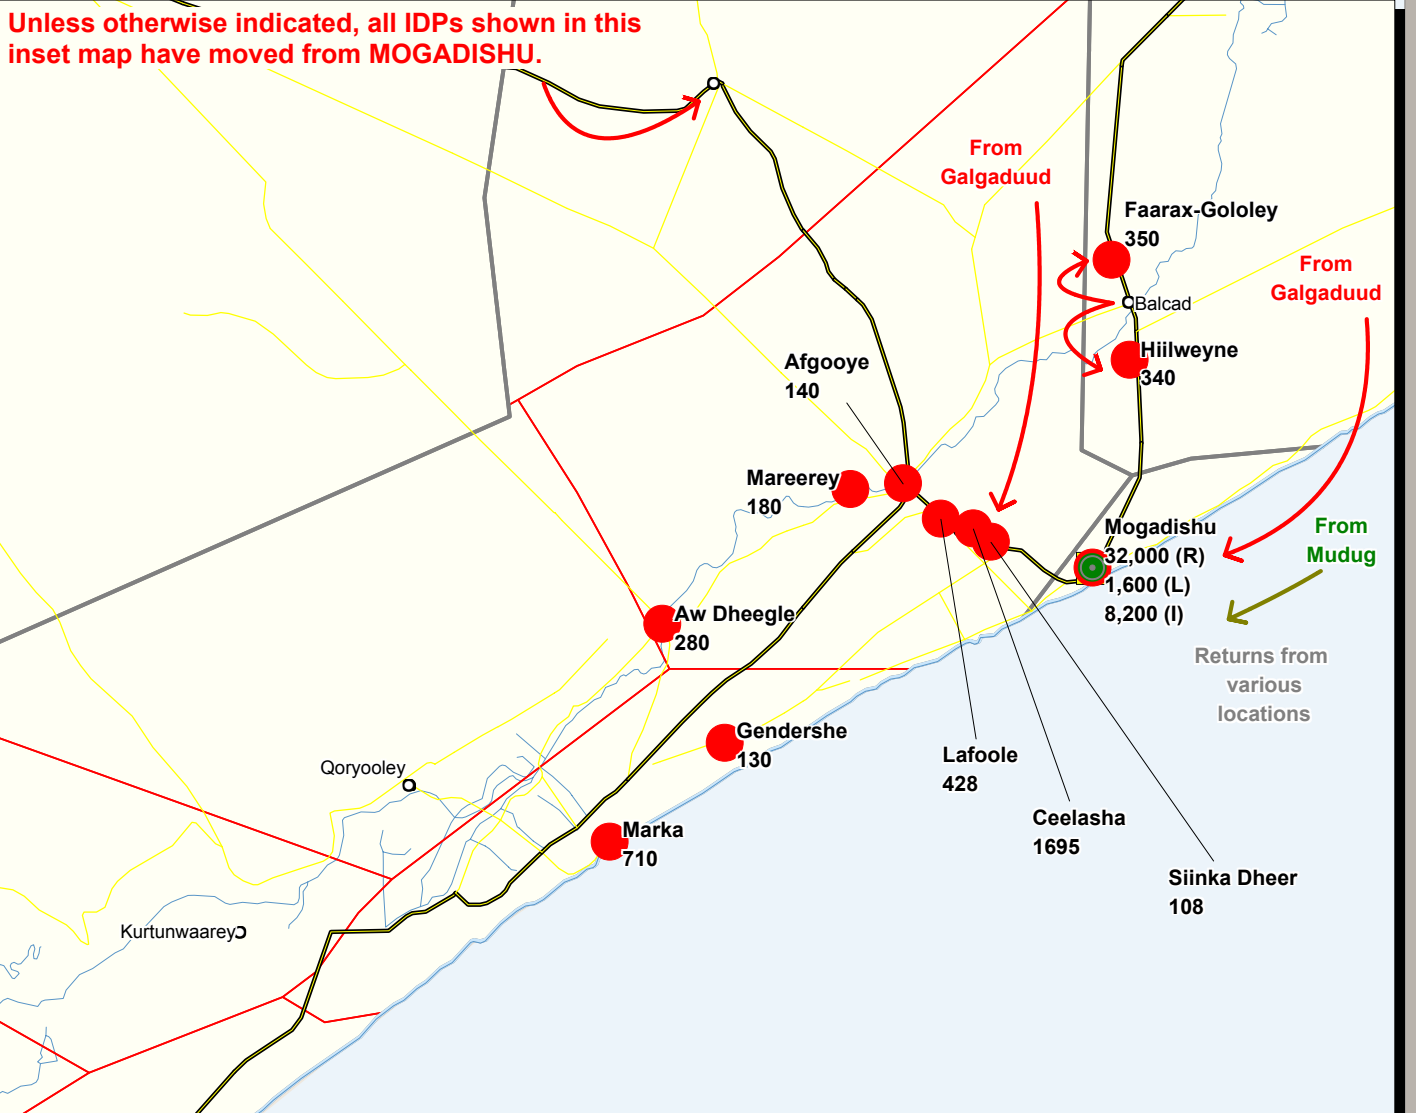

# Somalia - New Displacement in January

From 1 - 31 January, 2009

**UNHCR - Somalia**  
Nairobi, Kenya

Sources:  
UNHCR Population Movement Tracking Database, UNDP Settlement Survey - 2004, Global Insight digital mapping © 1998 Europa Technologies Ltd.

The boundaries and names shown and the designations used on this map do not imply official endorsement or acceptance by the United Nations.

Unless otherwise indicated, all IDPs shown in this inset map have moved from MOGADISHU.

0 100 200  
kilometers