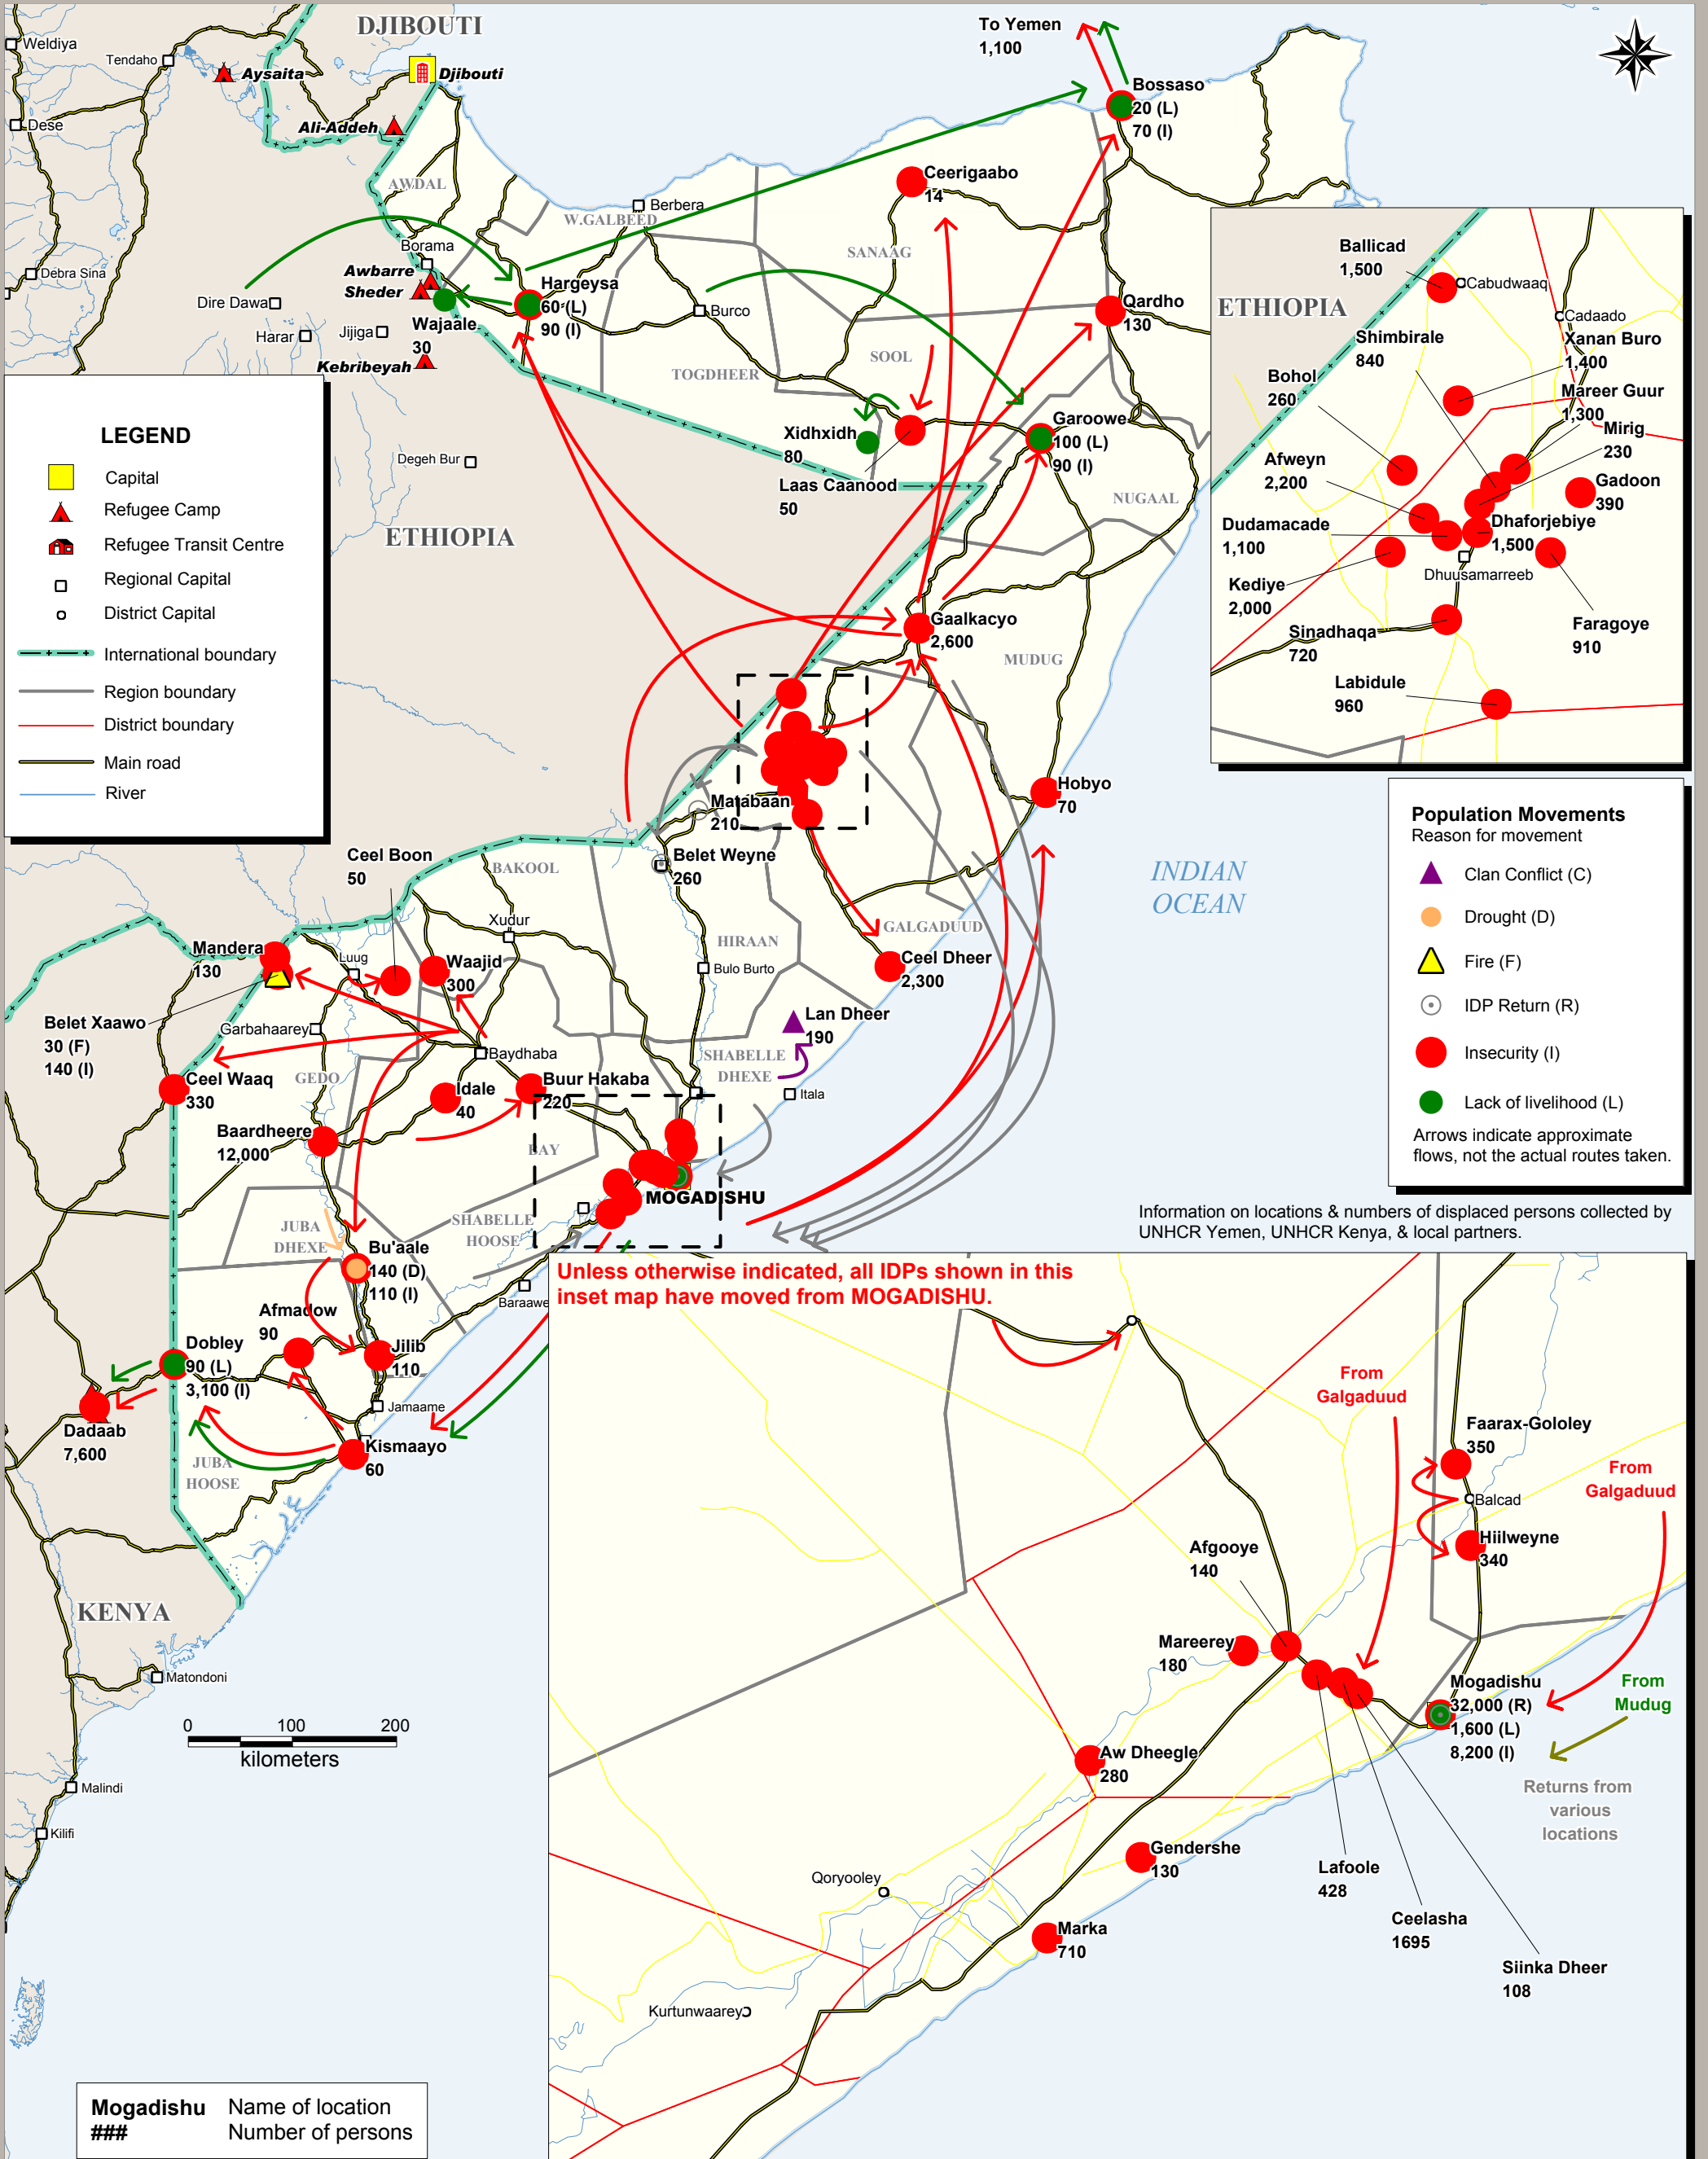

# Somalia - New Displacement in January

From 1 - 31 January, 2009

**UNHCR - Somalia**  
Nairobi, Kenya

Sources:  
UNHCR Population Movement Tracking Database, UNDP Settlement Survey - 2004, Global Insight digital mapping © 1998 Europa Technologies Ltd.

The boundaries and names shown and the designations used on this map do not imply official endorsement or acceptance by the United Nations.

Unless otherwise indicated, all IDPs shown in this inset map have moved from MOGADISHU.

0 100 200  
kilometers