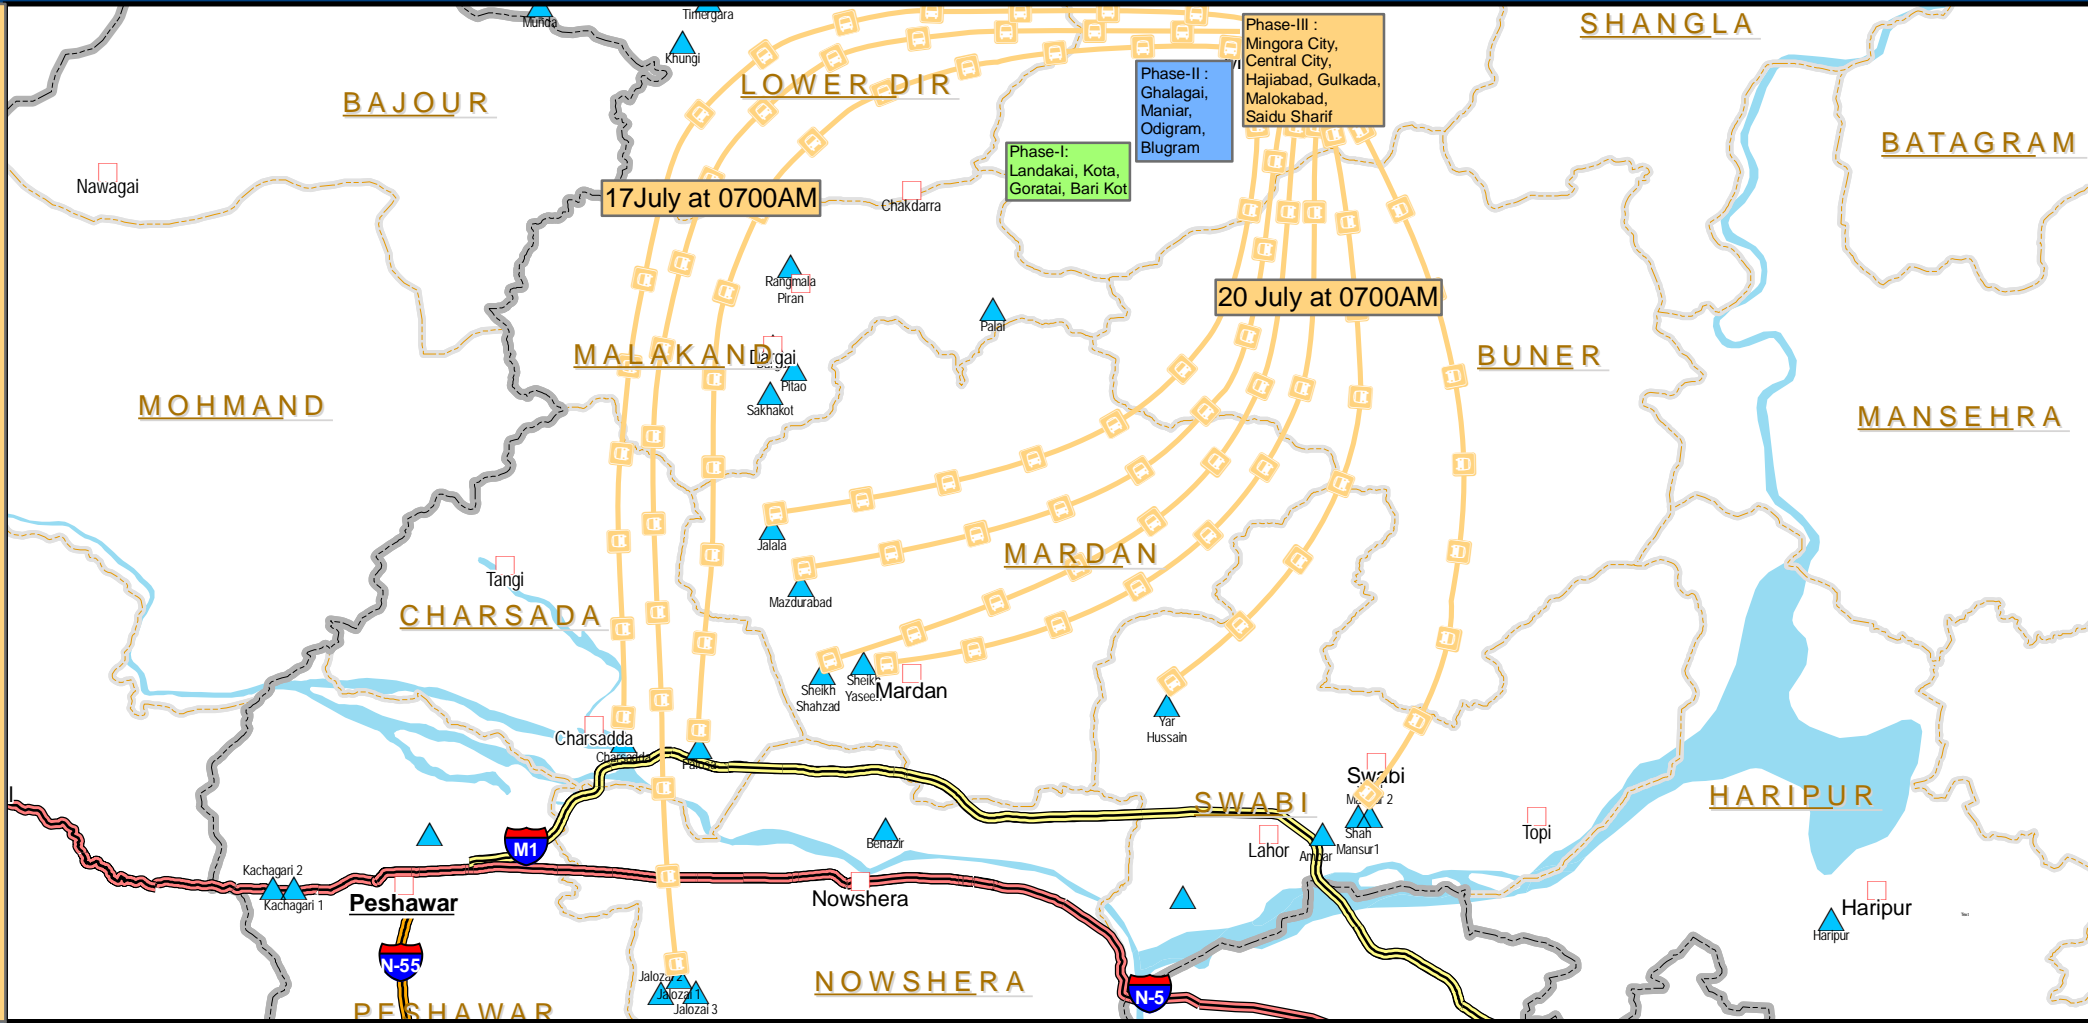

Phase - III : 17-20 July, 2009

Phase - II : 15-16 July, 2009

Phase - I : 13-14 July, 2009

Legend

- Major Towns
- ▲ IDP Camp
- ══ Motorway
- ══ Grand Trunk Road
- ▬ River
- ▭ District Boundary
- ▭ Province Boundary

0 3.5 7 14 21 28 Kilometers

Disclaimer: The boundaries and the names shown and the designation used on this map do not imply the expression of any opinion whatsoever on the part of World Food Programme concerning the status of any country, territory, city or area of its authorities or concerning the delimitation of its frontier or boundaries.