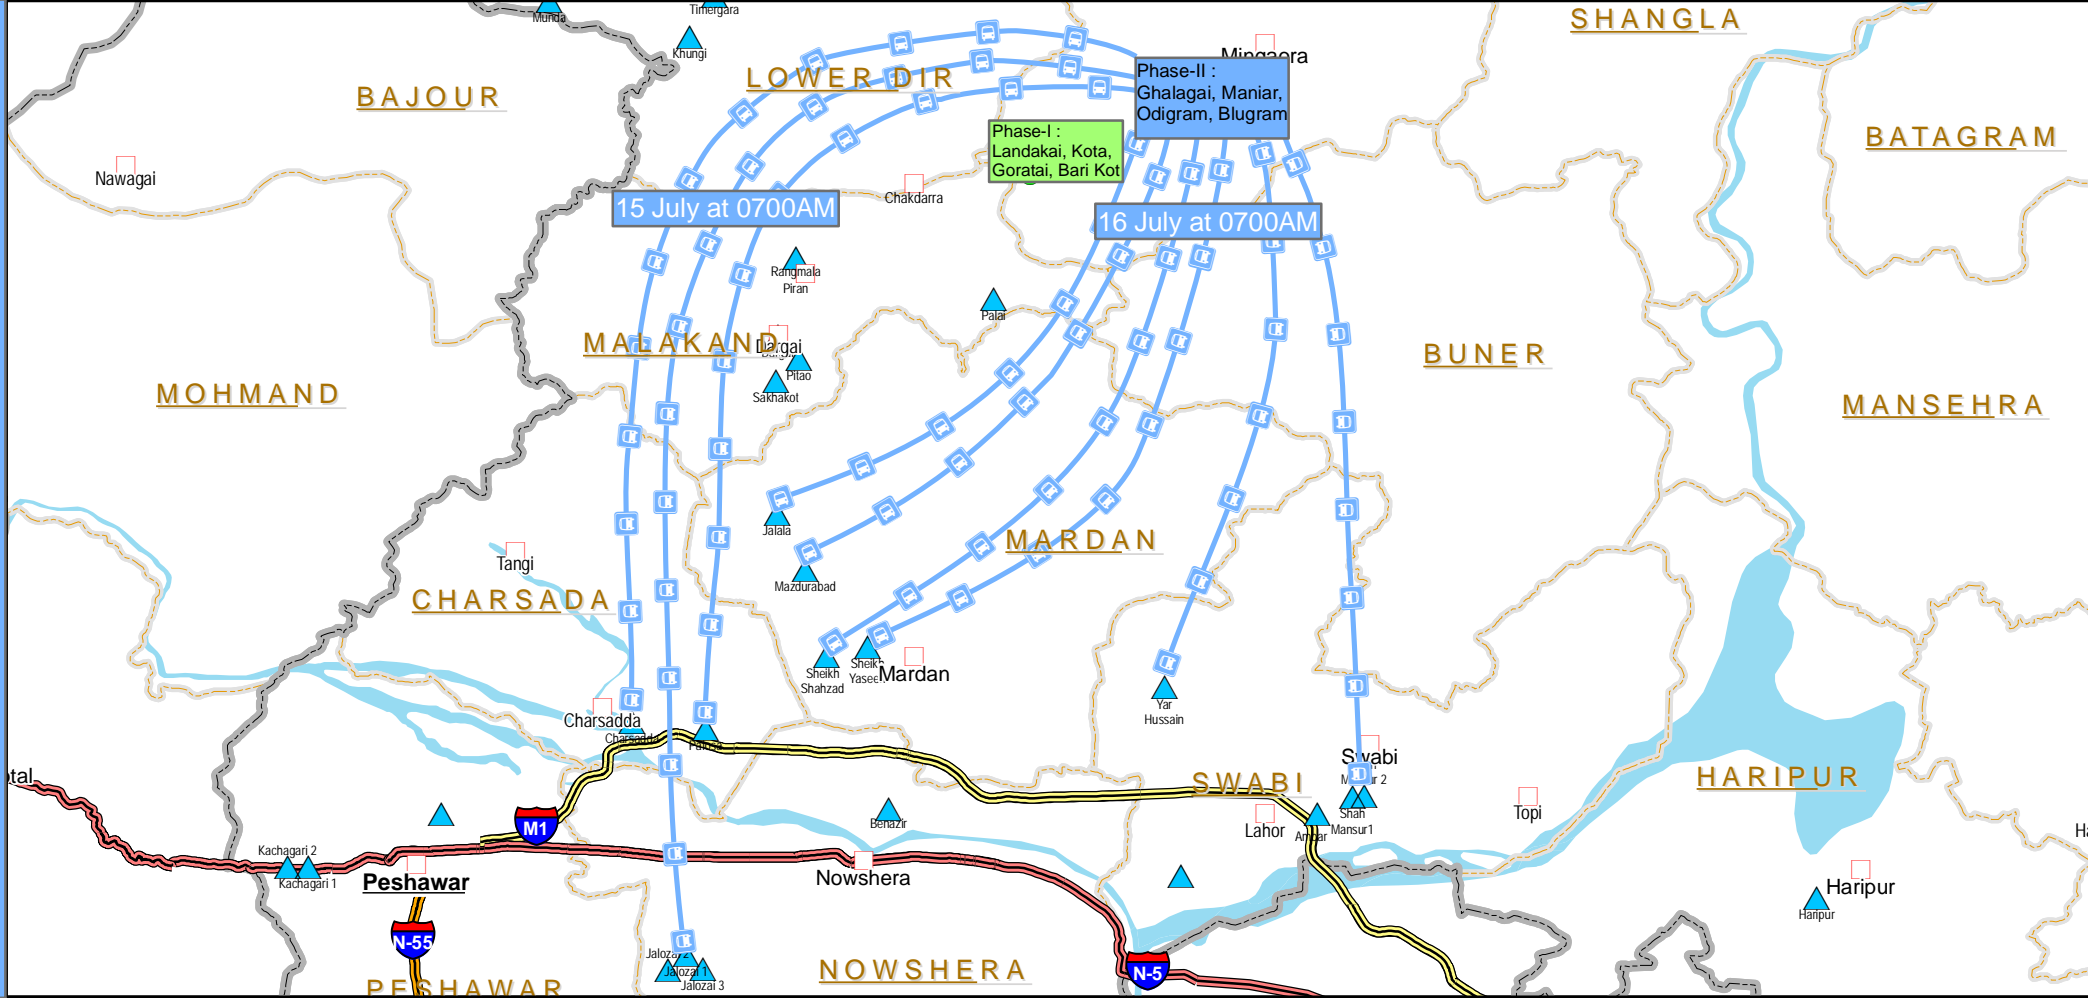

Phase - III : 17-20 July, 2009

Phase - II : 15-16 July, 2009

Phase - I : 13-14 July, 2009

Legend

- Major Towns
- ▲ IDP Camp
- ══ Motorway
- ══ Grand Trunk Road
- ▬ River
- ▭ District Boundary
- ▭ Province Boundary

0 3.5 7 14 21 28 Kilometers

Disclaimer: The boundaries and the names shown and the designation used on this map do not imply the expression of any opinion whatsoever on the part of World Food Programme concerning the status of any country, territory, city or area of its authorities or concerning the delimitation of its frontier or boundaries.