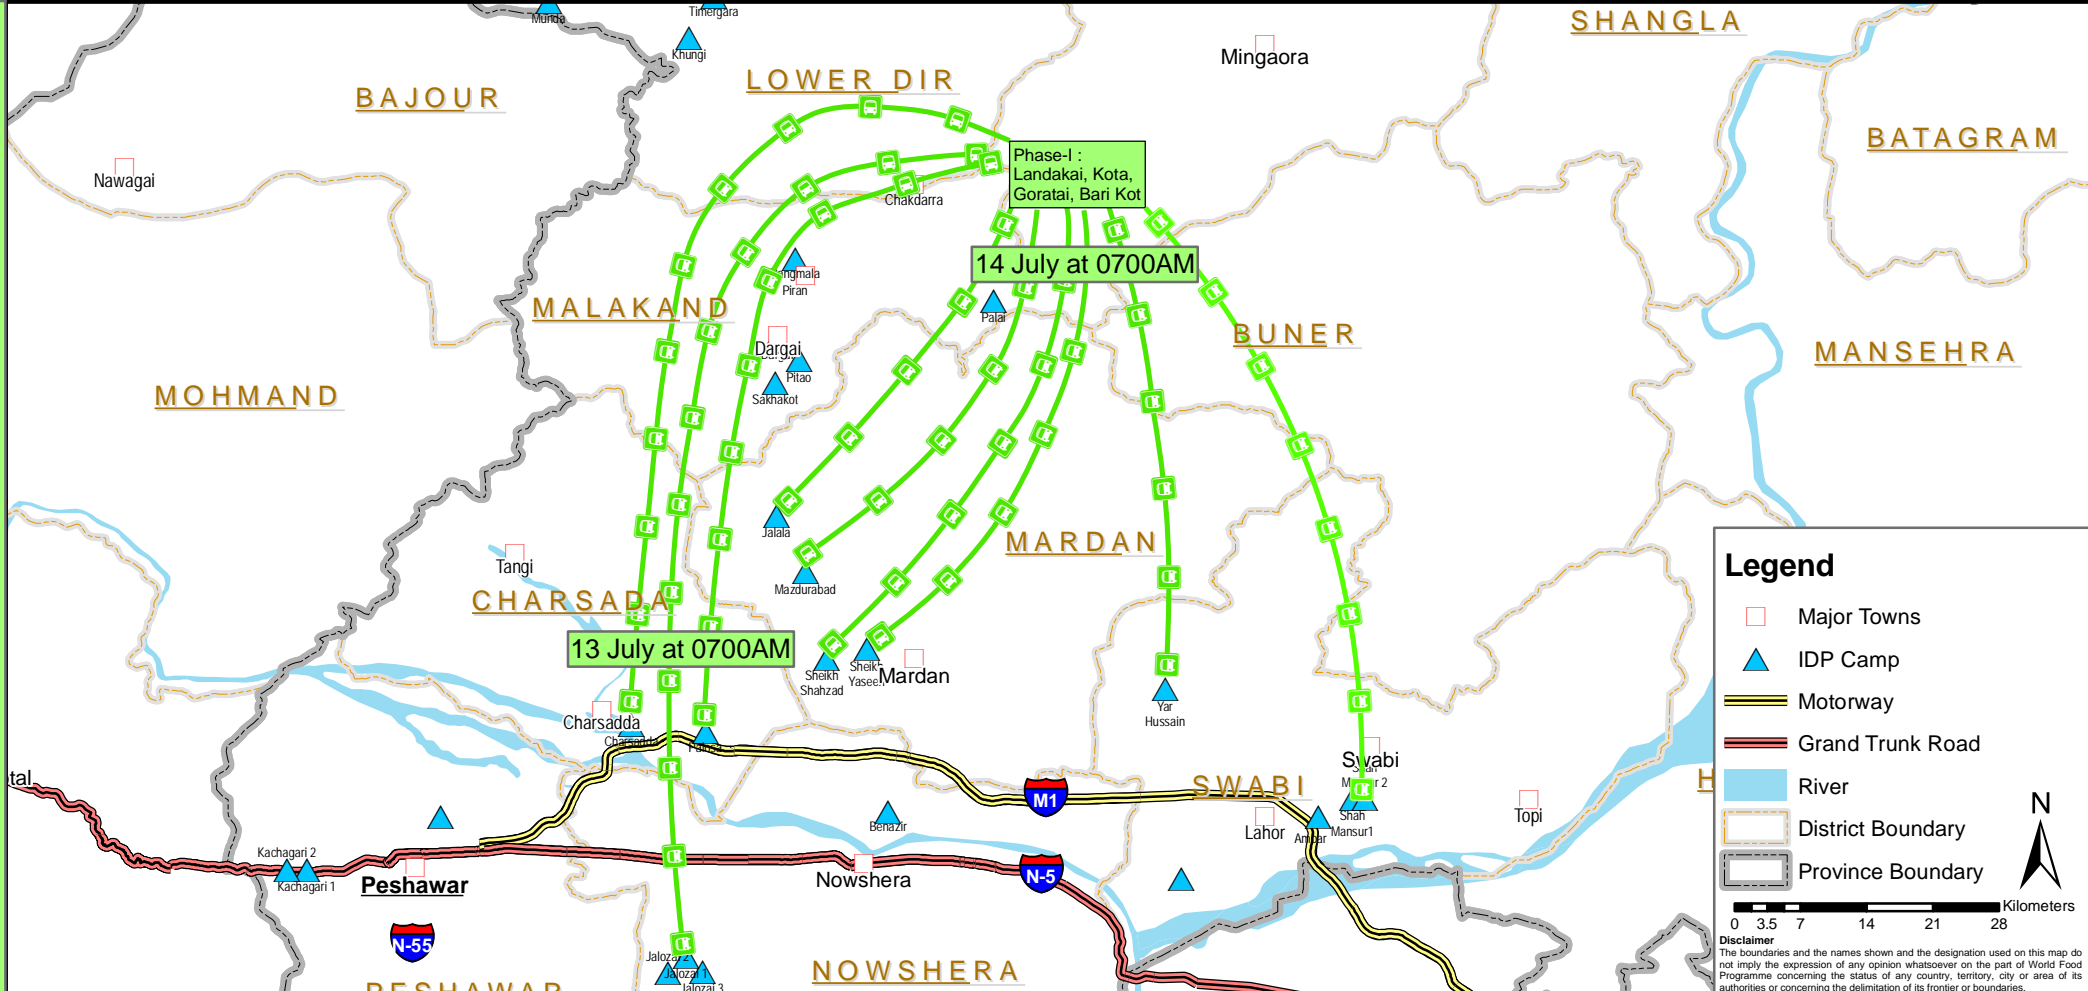

Phase - III : 17-20 July, 2009

Phase - II : 15-16 July, 2009

Phase - I : 13-14 July, 2009

Legend

- Major Towns
- ▲ IDP Camp
- ══ Motorway
- ══ Grand Trunk Road
- ▬ River
- ▭ District Boundary
- ▭ Province Boundary

0 3.5 7 14 21 28 Kilometers

Disclaimer: The boundaries and the names shown and the designation used on this map do not imply the expression of any opinion whatsoever on the part of World Food Programme concerning the status of any country, territory, city or area of its authorities or concerning the delimitation of its frontier or boundaries.