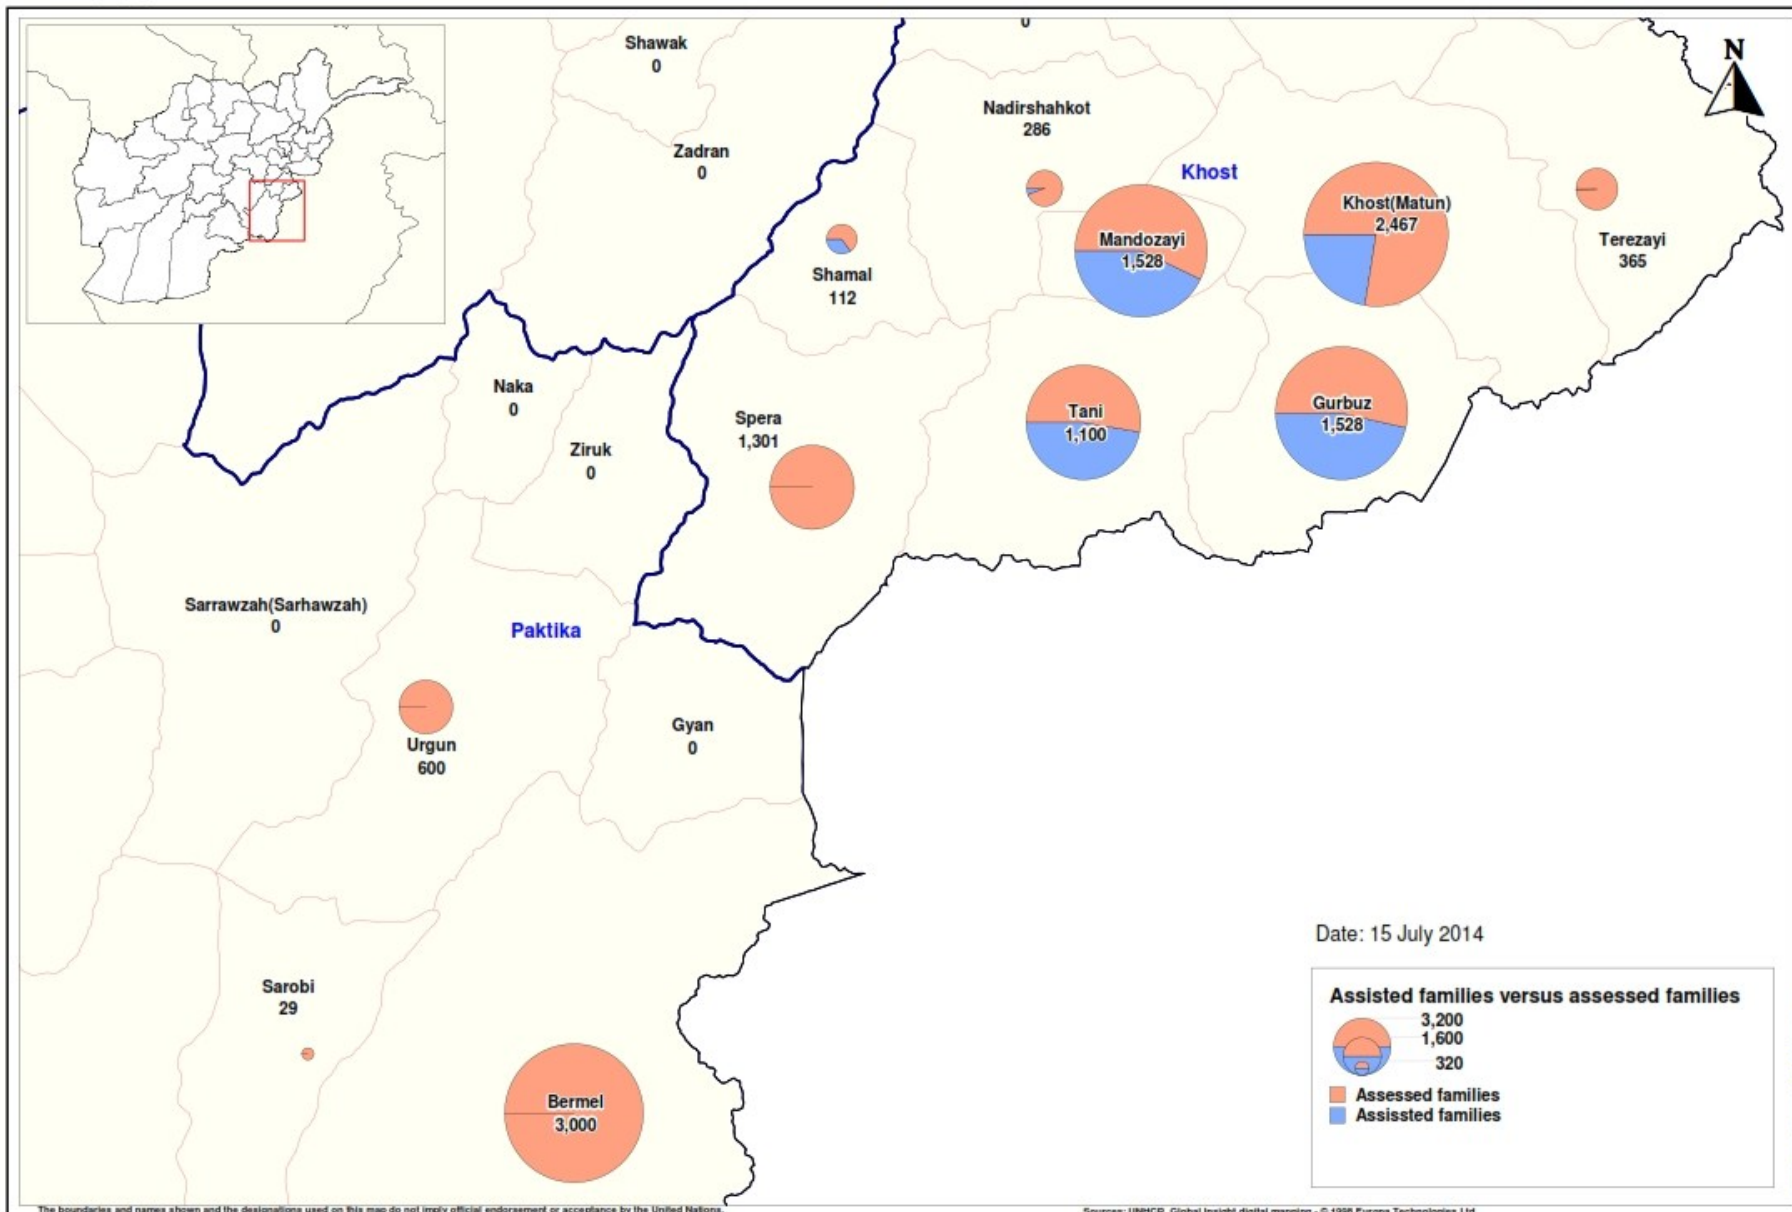

Khost & Paktika Update No. 18 – 15 July 2014

Representation Office Kabul
Geographic Information Mapping Unit
Operational Information Section

Assisted families versus assessed families of displaced population from Pakistan to South-Eastern region

Date: 15 July 2014