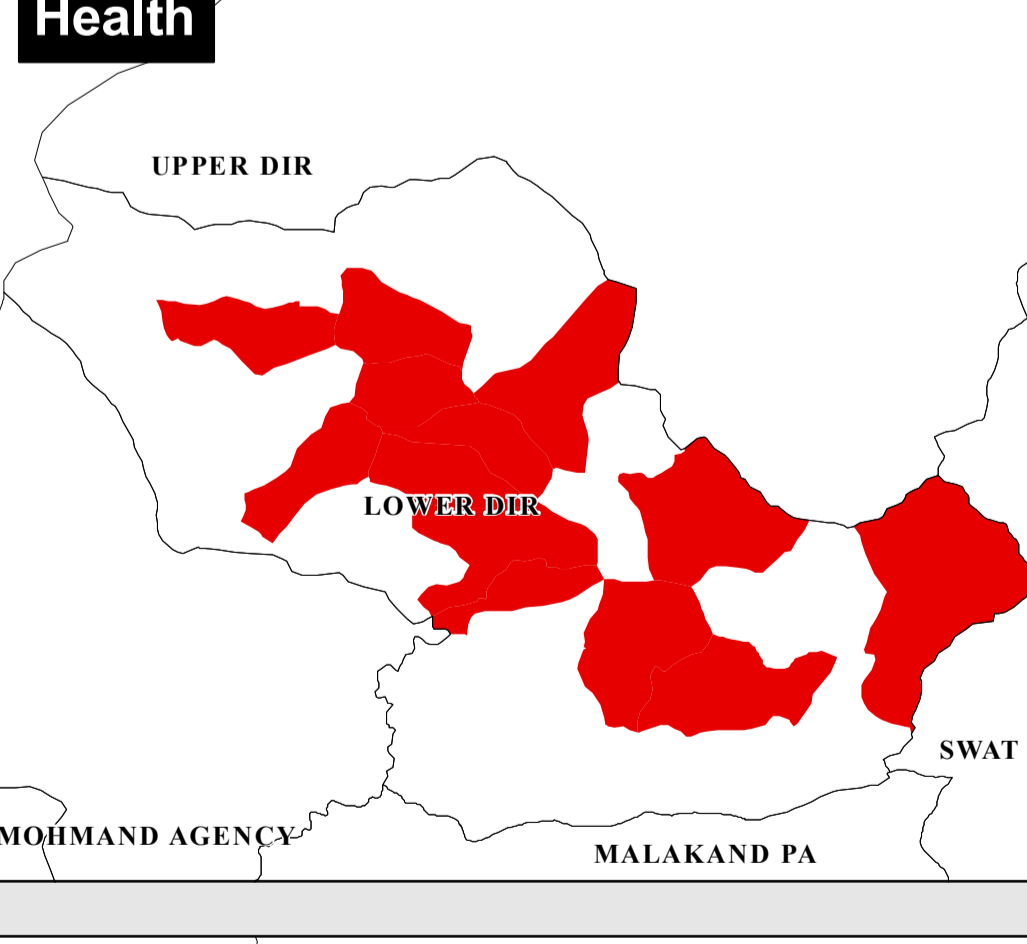

Lower Dir - Who does What and Where

Date (08 Feb 2010)

- Agriculture**
 - Seed inputs
 - Seed inputs and livestock
- Camp Management**
 - Technical support
- Community Restoration**
 - Community Infrastructure
 - Governance
 - Non-Farm Livelihoods
- Education**
 - Rehabilitation of schools
- Food**
 - General Food Distribution
- Health**
 - Communication, IM and Coordination
 - Comprehensive Primary Health Care Services
 - Essential Drugs Distribution
 - Health, Hygiene and Nutrition Promotion
 - Maternal and Child Health Care
 - Rehabilitation of health infrastructure
 - Secondary Level Healthcare
- Nutrition**
 - CMAM (SFPs, OTPs, SCs), MN, IFE)
- Protection**
 - Housing, land and property rights
 - Information and Communication
 - Mine Risk Education
 - Shelter and NFI Emergency Shelter
 - Shelter and NFI
- WASH**
 - Water supply, Hygiene promotion, Sanitation
 - Water supply, Drainage, Hygiene promotion, Sanitation
 - Water supply, Hygiene promotion
 - Water supply, Solid waste management, Hygiene promotion, Sanitation