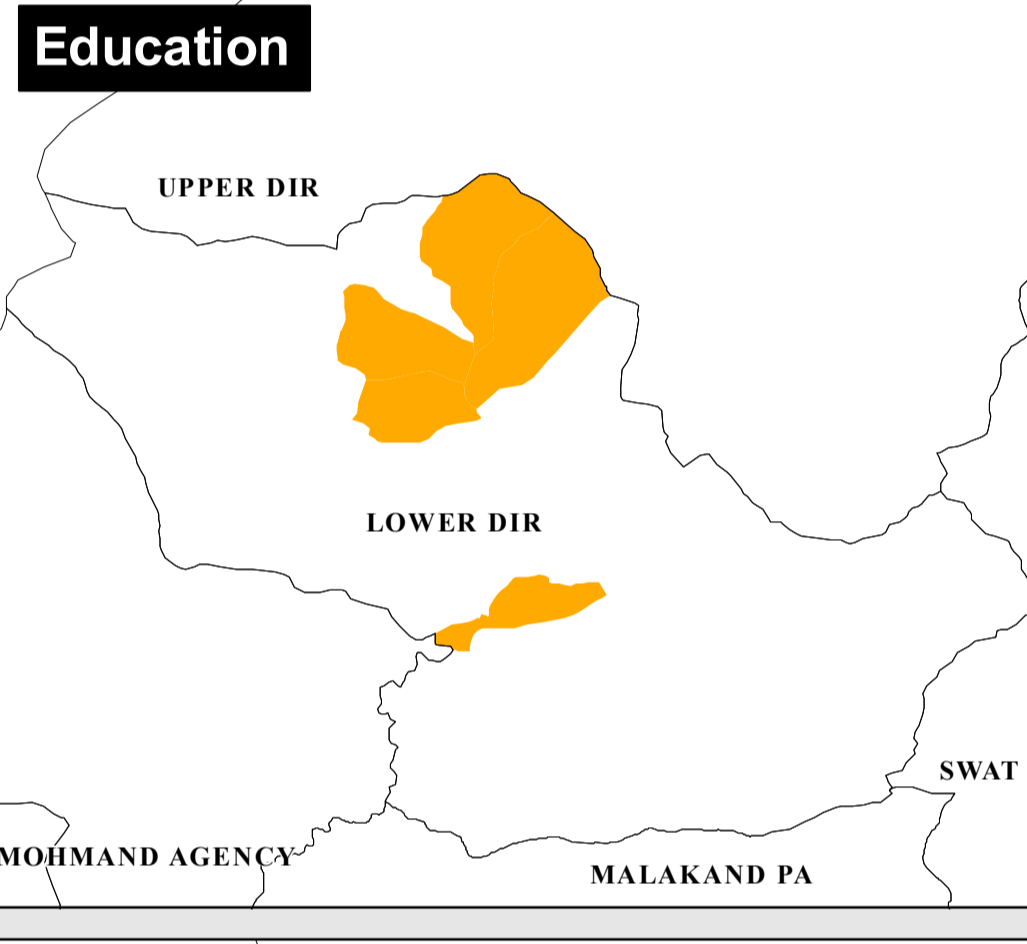

Lower Dir - Who does What and Where

Date (08 Feb 2010)

- Agriculture**
 - Seed inputs
 - Seed inputs and livestock
- Camp Management**
 - Technical support
- Community Restoration**
 - Community Infrastructure
 - Governance
 - Non-Farm Livelihoods
- Education**
 - Rehabilitation of schools
- Food**
 - General Food Distribution
- Health**
 - Communication, IM and Coordination
 - Comprehensive Primary Health Care Services
 - Essential Drugs Distribution
 - Health, Hygiene and Nutrition Promotion
 - Maternal and Child Health Care
 - Rehabilitation of health infrastructure
 - Secondary Level Healthcare
- Nutrition**
 - CMAM (SFPs, OTPs, SCs), MN, IFE)
- Protection**
 - Housing, land and property rights
 - Information and Communication
 - Mine Risk Education
 - Shelter and NFI Emergency Shelter
 - Shelter and NFI
- WASH**
 - Water supply, Hygiene promotion, Sanitation
 - Water supply, Drainage, Hygiene promotion, Sanitation
 - Water supply, Hygiene promotion
 - Water supply, Solid waste management, Hygiene promotion, Sanitation