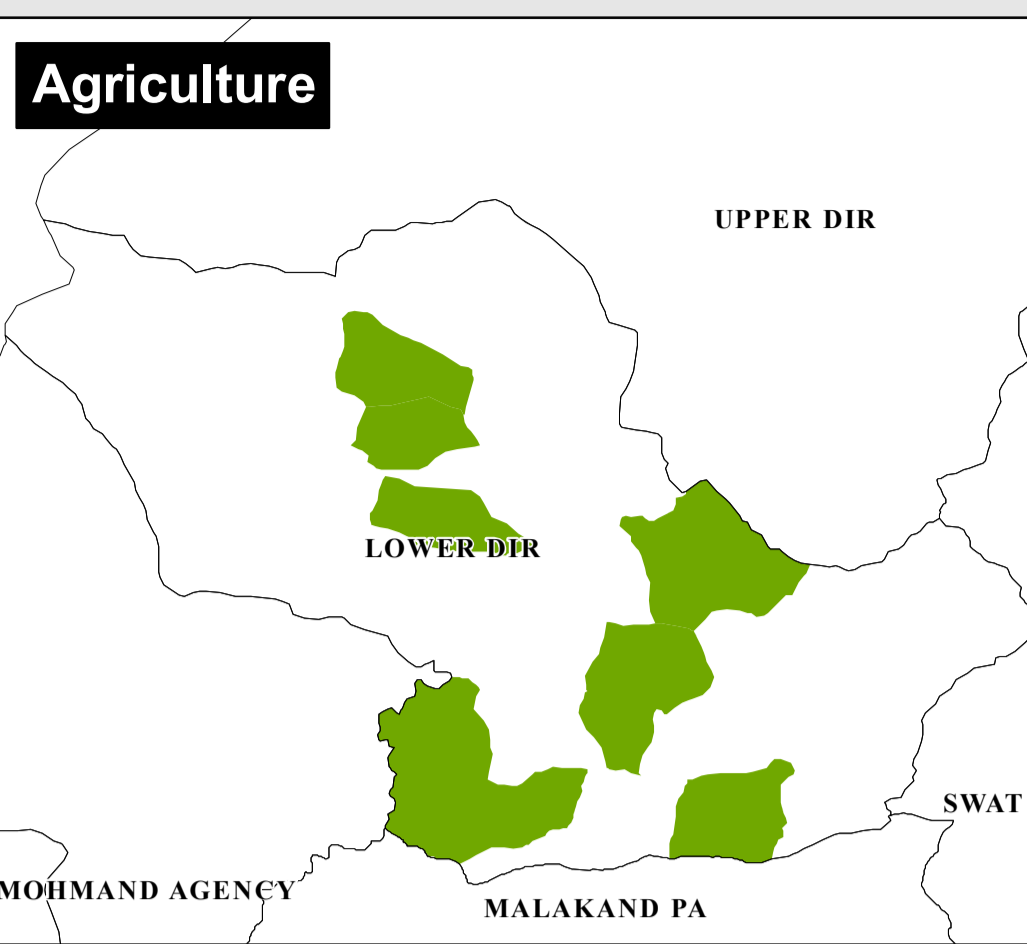

Lower Dir - Who does What and Where

Date (08 Feb 2010)

- Agriculture**
 - Seed inputs
 - Seed inputs and livestock
- Camp Management**
 - Technical support
- Community Restoration**
 - Community Infrastructure
 - Governance
 - Non-Farm Livelihoods
- Education**
 - Rehabilitation of schools
- Food**
 - General Food Distribution
- Health**
 - Communication, IM and Coordination
 - Comprehensive Primary Health Care Services
 - Essential Drugs Distribution
 - Health, Hygiene and Nutrition Promotion
 - Maternal and Child Health Care
 - Rehabilitation of health infrastructure
 - Secondary Level Healthcare
- Nutrition**
 - CMAM (SFPs, OTPs, SCs), MN, IFE)
- Protection**
 - Housing, land and property rights
 - Information and Communication
 - Mine Risk Education
 - Shelter and NFI Emergency Shelter
 - Shelter and NFI
- WASH**
 - Water supply, Hygiene promotion, Sanitation
 - Water supply, Drainage, Hygiene promotion, Sanitation
 - Water supply, Hygiene promotion
 - Water supply, Solid waste management, Hygiene promotion, Sanitation