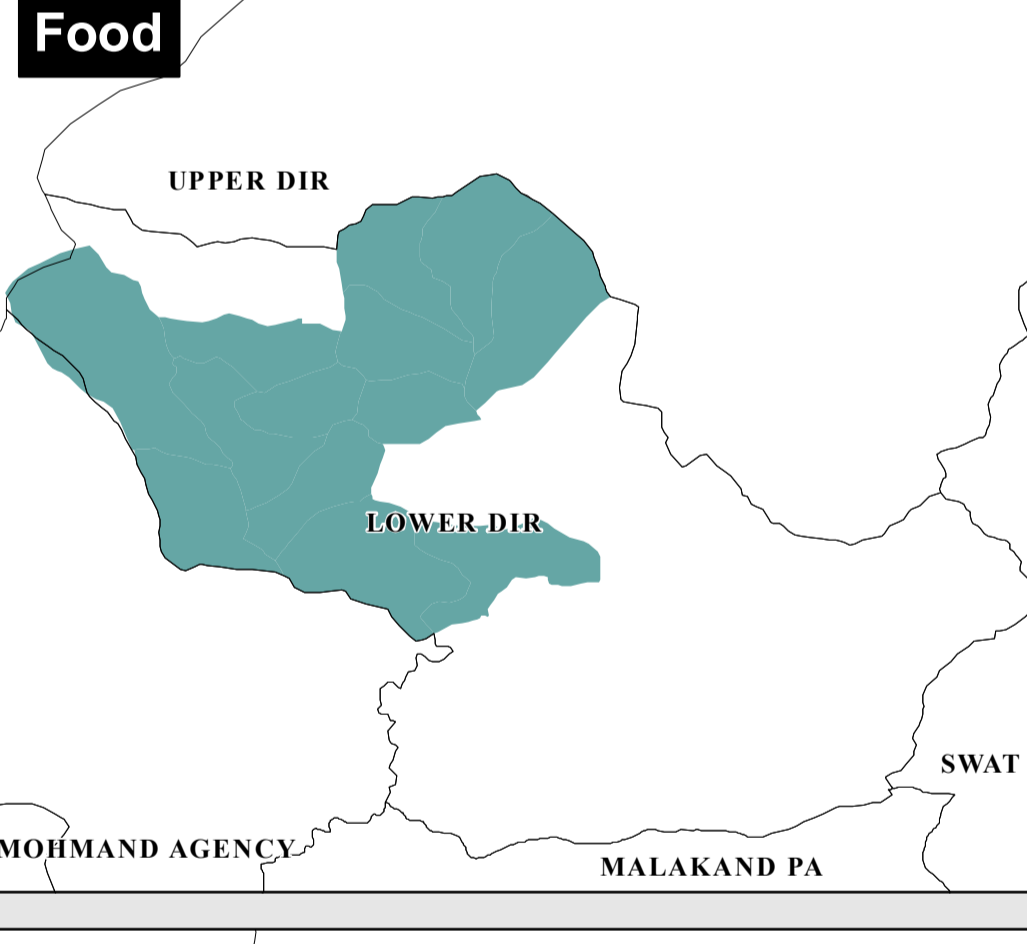

Lower Dir - Who does What and Where

Date (08 Feb 2010)

- Agriculture**
 - Seed inputs
 - Seed inputs and livestock
- Camp Management**
 - Technical support
- Community Restoration**
 - Community Infrastructure
 - Governance
 - Non-Farm Livelihoods
- Education**
 - Rehabilitation of schools
- Food**
 - General Food Distribution
- Health**
 - Communication, IM and Coordination
 - Comprehensive Primary Health Care Services
 - Essential Drugs Distribution
 - Health, Hygiene and Nutrition Promotion
 - Maternal and Child Health Care
 - Rehabilitation of health infrastructure
 - Secondary Level Healthcare
- Nutrition**
 - CMAM (SFPs, OTPs, SCs), MN, IFE)
- Protection**
 - Housing, land and property rights
 - Information and Communication
 - Mine Risk Education
 - Shelter and NFI Emergency Shelter
 - Shelter and NFI
- WASH**
 - Water supply, Hygiene promotion, Sanitation
 - Water supply, Drainage, Hygiene promotion, Sanitation
 - Water supply, Hygiene promotion
 - Water supply, Solid waste management, Hygiene promotion, Sanitation