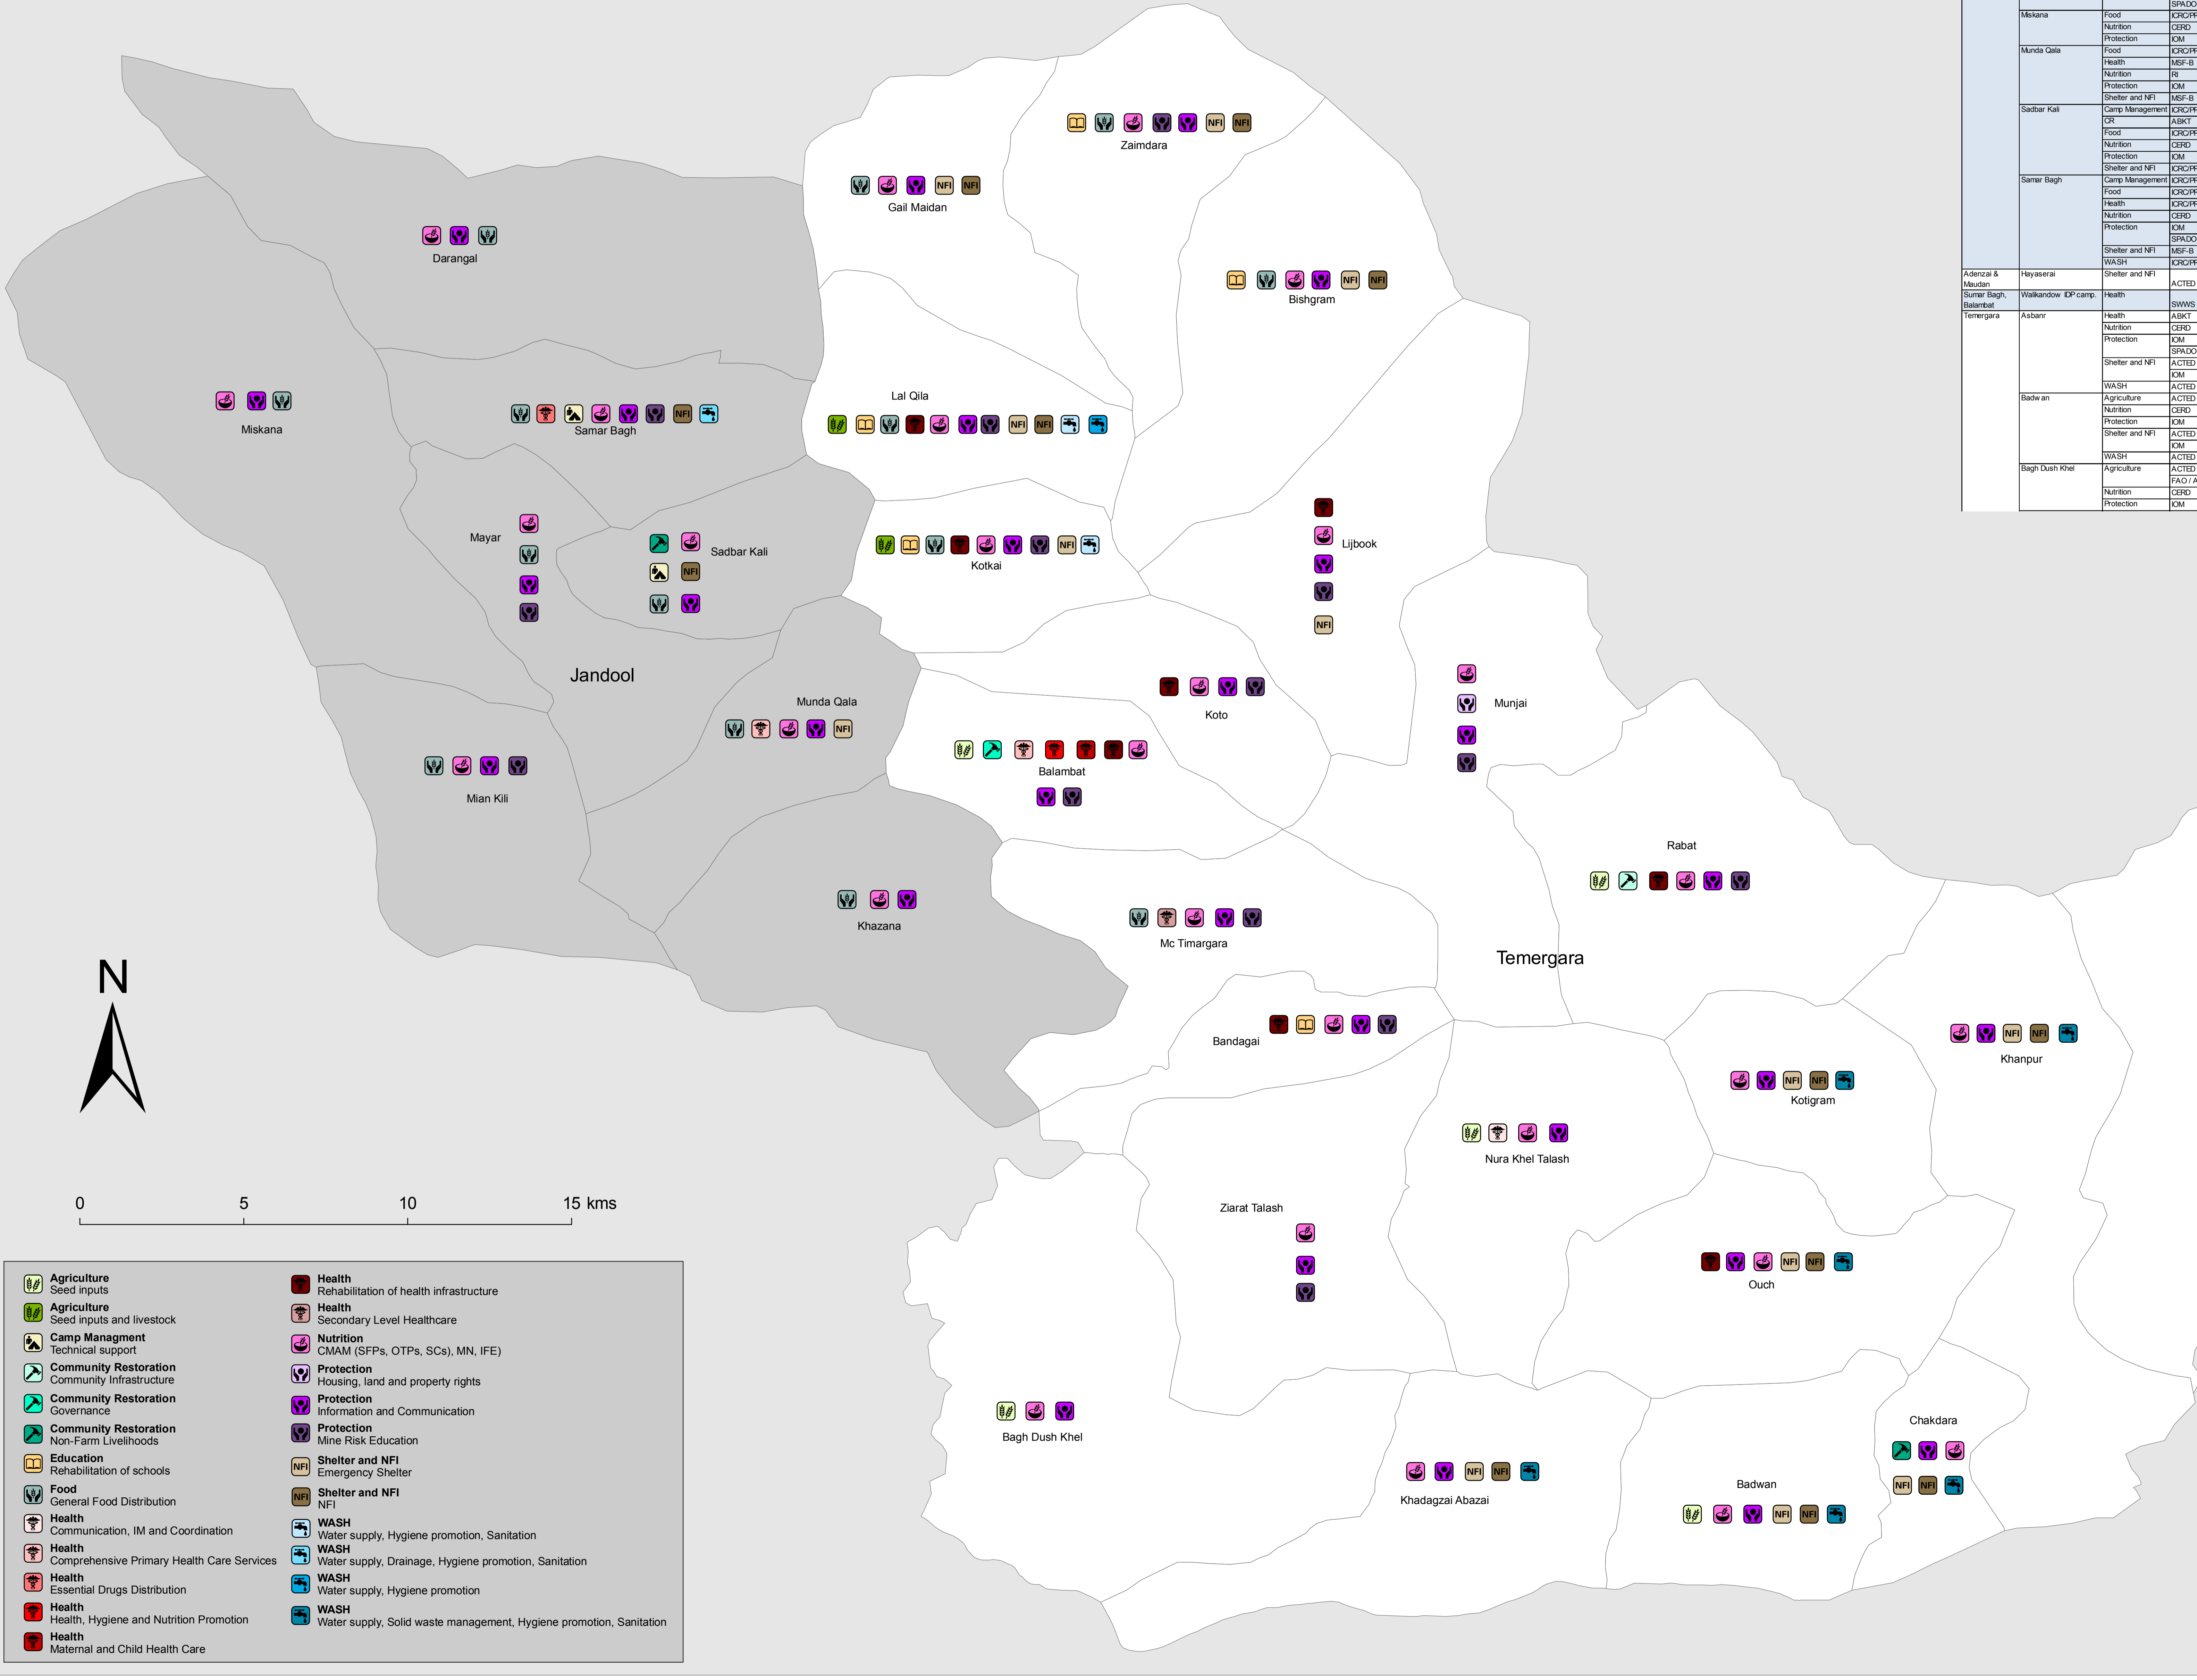

Lower Dir - Who does What and Where

Date (08 Feb 2010)

- Agriculture**
 - Seed inputs
 - Seed inputs and livestock
- Camp Management**
 - Technical support
- Community Restoration**
 - Community Infrastructure
 - Governance
 - Non-Farm Livelihoods
- Education**
 - Rehabilitation of schools
- Food**
 - General Food Distribution
- Health**
 - Communication, IM and Coordination
 - Comprehensive Primary Health Care Services
 - Essential Drugs Distribution
 - Health, Hygiene and Nutrition Promotion
 - Maternal and Child Health Care
 - Rehabilitation of health infrastructure
 - Secondary Level Healthcare
- Nutrition**
 - CMAM (SFPs, OTPs, SCs), MN, IFE)
- Protection**
 - Housing, land and property rights
 - Information and Communication
 - Mine Risk Education
 - Shelter and NFI Emergency Shelter
 - Shelter and NFI
- WASH**
 - Water supply, Hygiene promotion, Sanitation
 - Water supply, Drainage, Hygiene promotion, Sanitation
 - Water supply, Hygiene promotion
 - Water supply, Solid waste management, Hygiene promotion, Sanitation