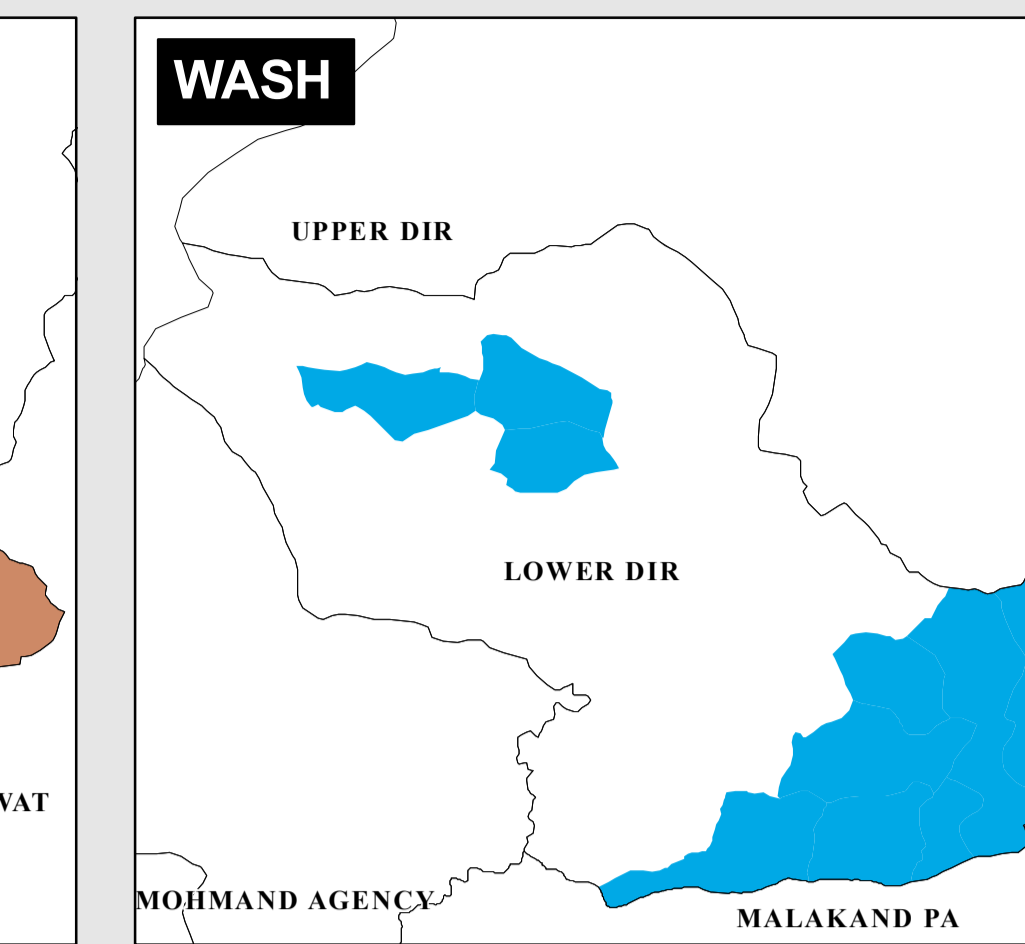

Lower Dir - Who does What and Where

Date (08 Feb 2010)

- Agriculture**
 - Seed inputs
 - Seed inputs and livestock
- Camp Management**
 - Technical support
- Community Restoration**
 - Community Infrastructure
 - Governance
 - Non-Farm Livelihoods
- Education**
 - Rehabilitation of schools
- Food**
 - General Food Distribution
- Health**
 - Communication, IM and Coordination
 - Comprehensive Primary Health Care Services
 - Essential Drugs Distribution
 - Health, Hygiene and Nutrition Promotion
 - Maternal and Child Health Care
 - Rehabilitation of health infrastructure
 - Secondary Level Healthcare
- Nutrition**
 - CMAM (SFPs, OTPs, SCs), MN, IFE)
- Protection**
 - Housing, land and property rights
 - Information and Communication
 - Mine Risk Education
 - Shelter and NFI Emergency Shelter
 - Shelter and NFI
- WASH**
 - Water supply, Hygiene promotion, Sanitation
 - Water supply, Drainage, Hygiene promotion, Sanitation
 - Water supply, Hygiene promotion
 - Water supply, Solid waste management, Hygiene promotion, Sanitation