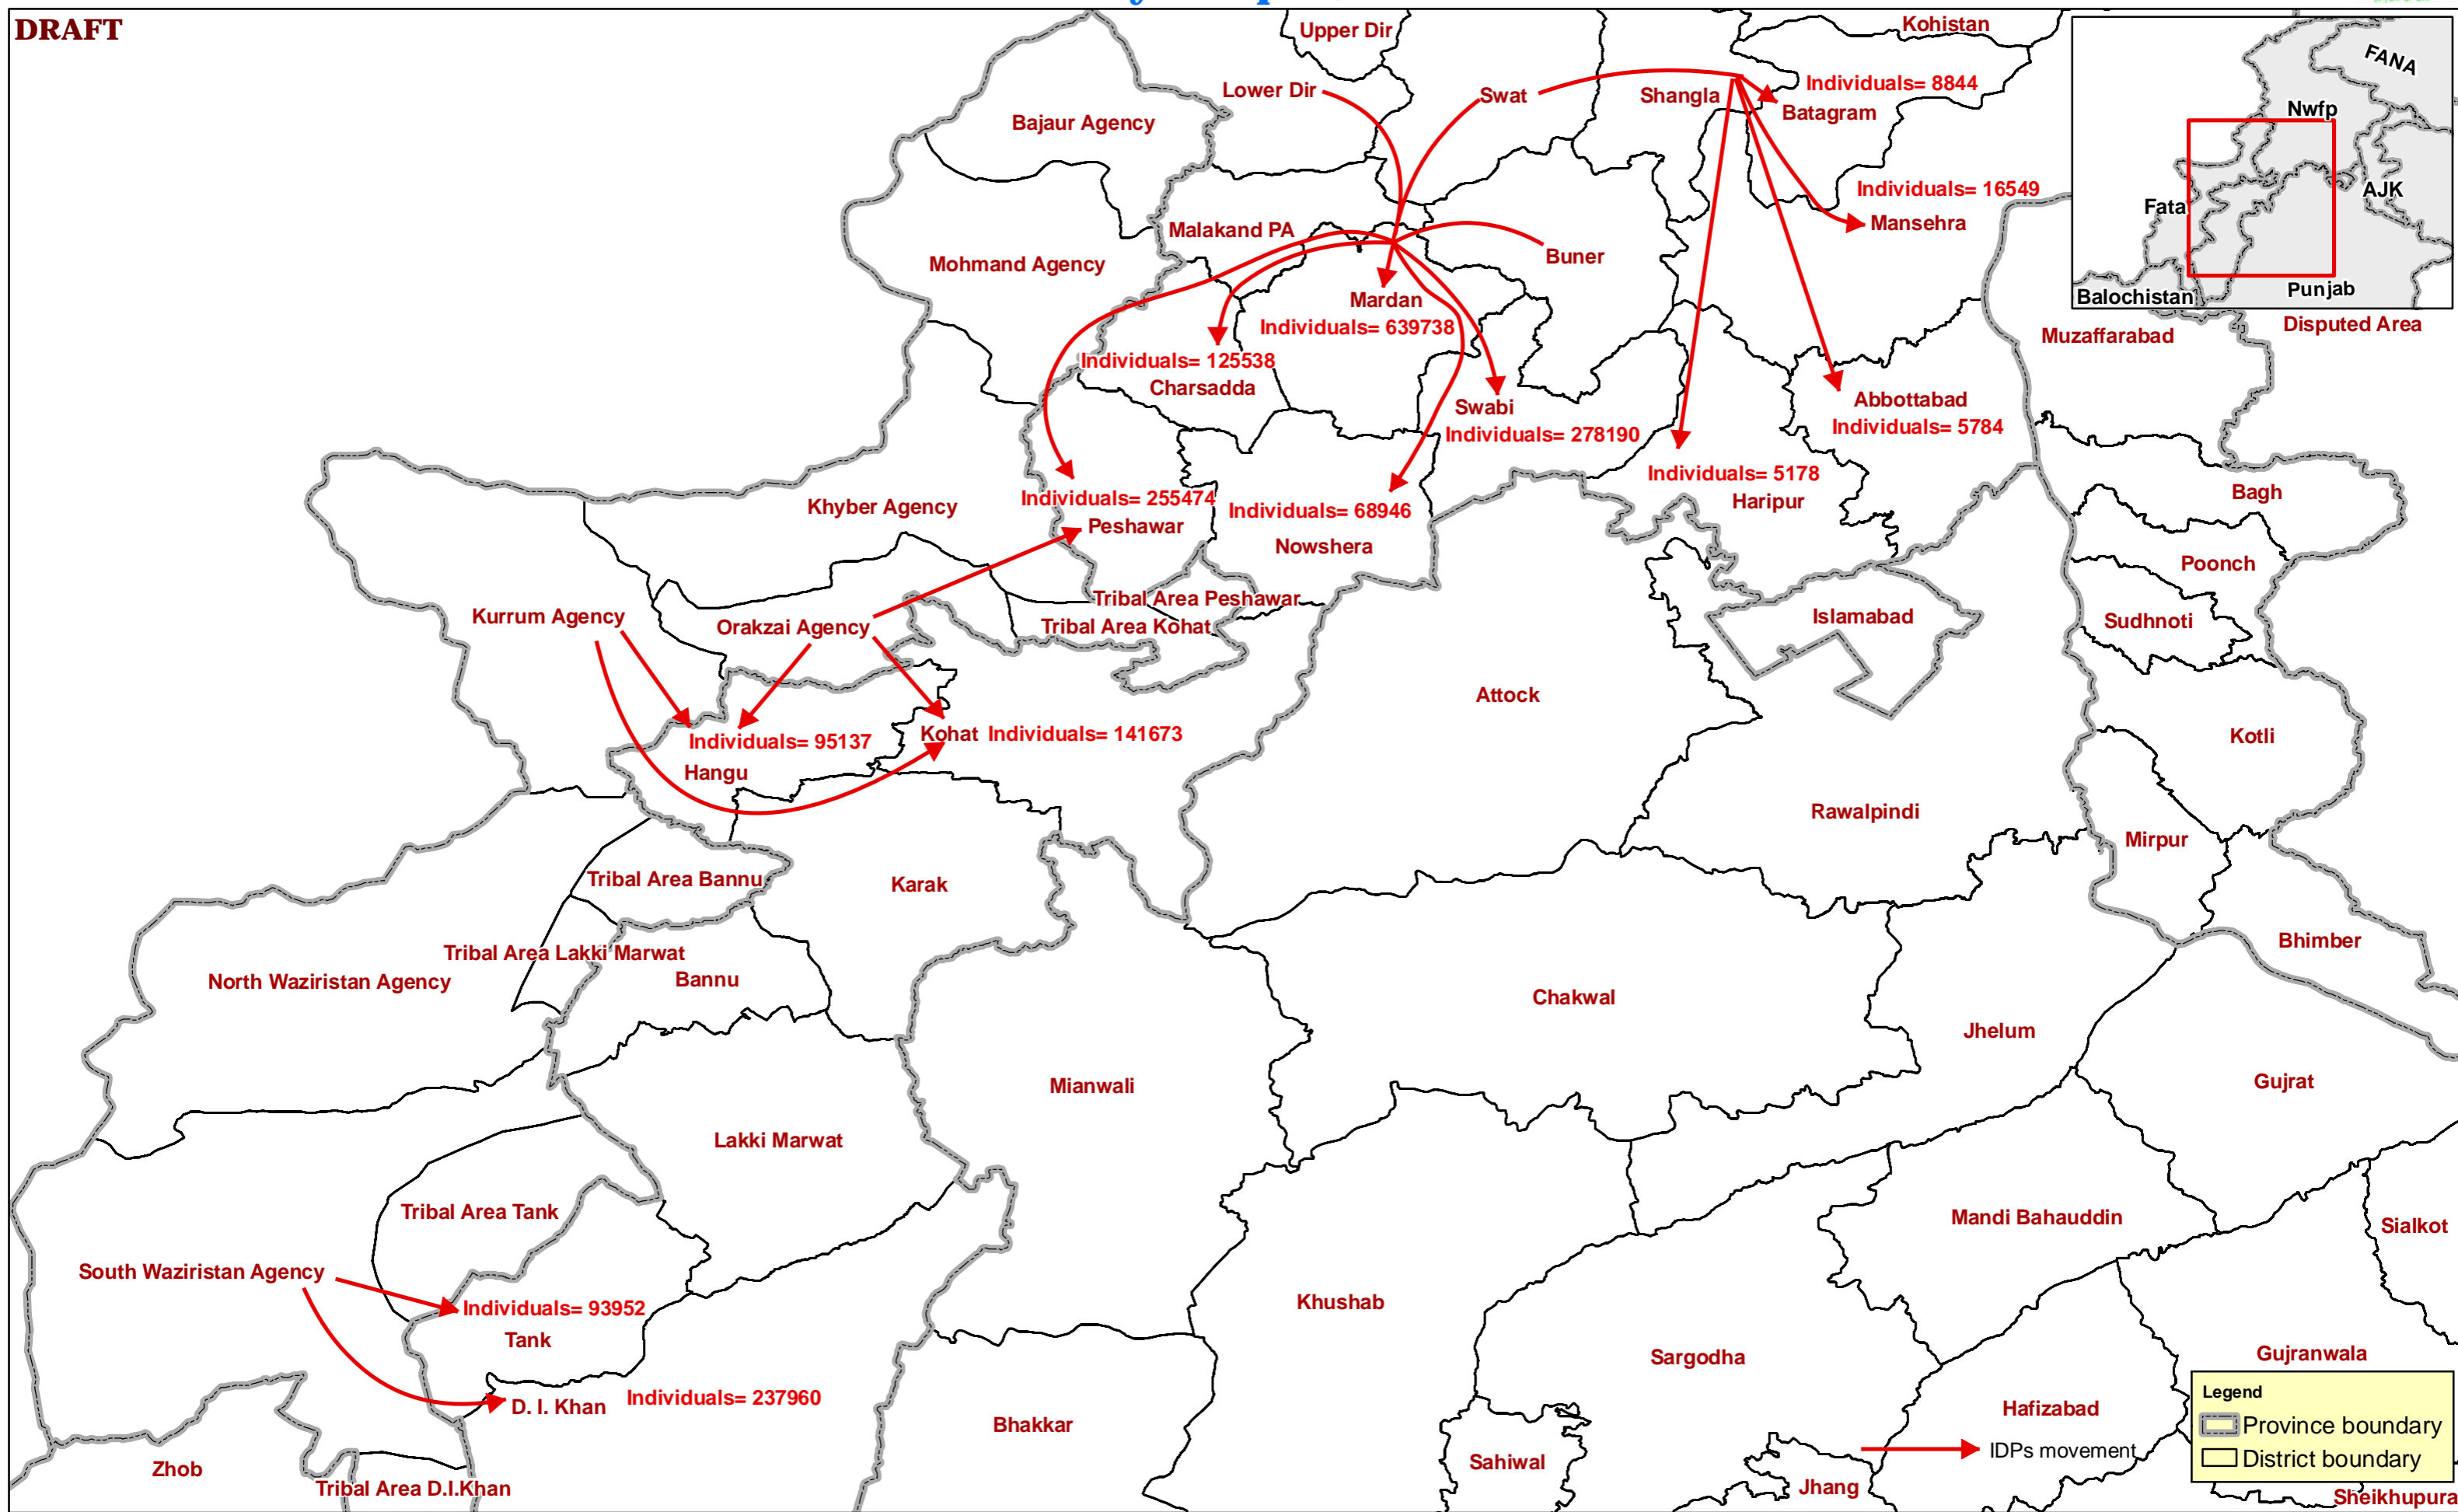

Pakistan: Number of IDPs in host communities, NWFP Province by 01 April, 2010

DRAFT

Legend

- Province boundary
- District boundary
- IDPs movement

Produced by:
Information Management Unit,
WHO-Pakistan

GIS data source:
OCHA, WHO

IDPs data source:
Commissionerate Afghan Refugees, NWFP

Date created: April 07, 2010

WHO Map Num: WHO-IDP-375

The boundaries, names and the designation used on this map do not imply official endorsement or acceptance by the United Nations.