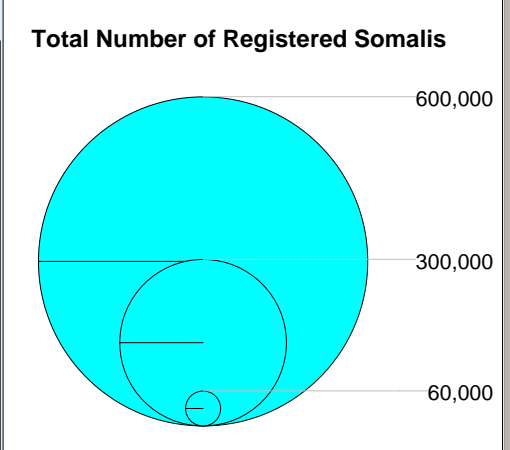

Sources:
 UNHCR, Global Insight digital mapping © 1998
 Europa Technologies Ltd.

The boundaries and names shown and the designations used on this map do not imply official endorsement or acceptance by the United Nations.

Total number of Somalis in the region is over 1,018,800***

Total number of Registered Somali arrivals since January 2012 over 53,000

* Statistics dated as follows:
 Eritrea 01/08/2012; Yemen 03/08/2012;
 Djibouti 09/08/2012; Tanzania 01/07/2012;
 Uganda 13/07/2012
 ** Includes 7,473 Somalis in Egypt