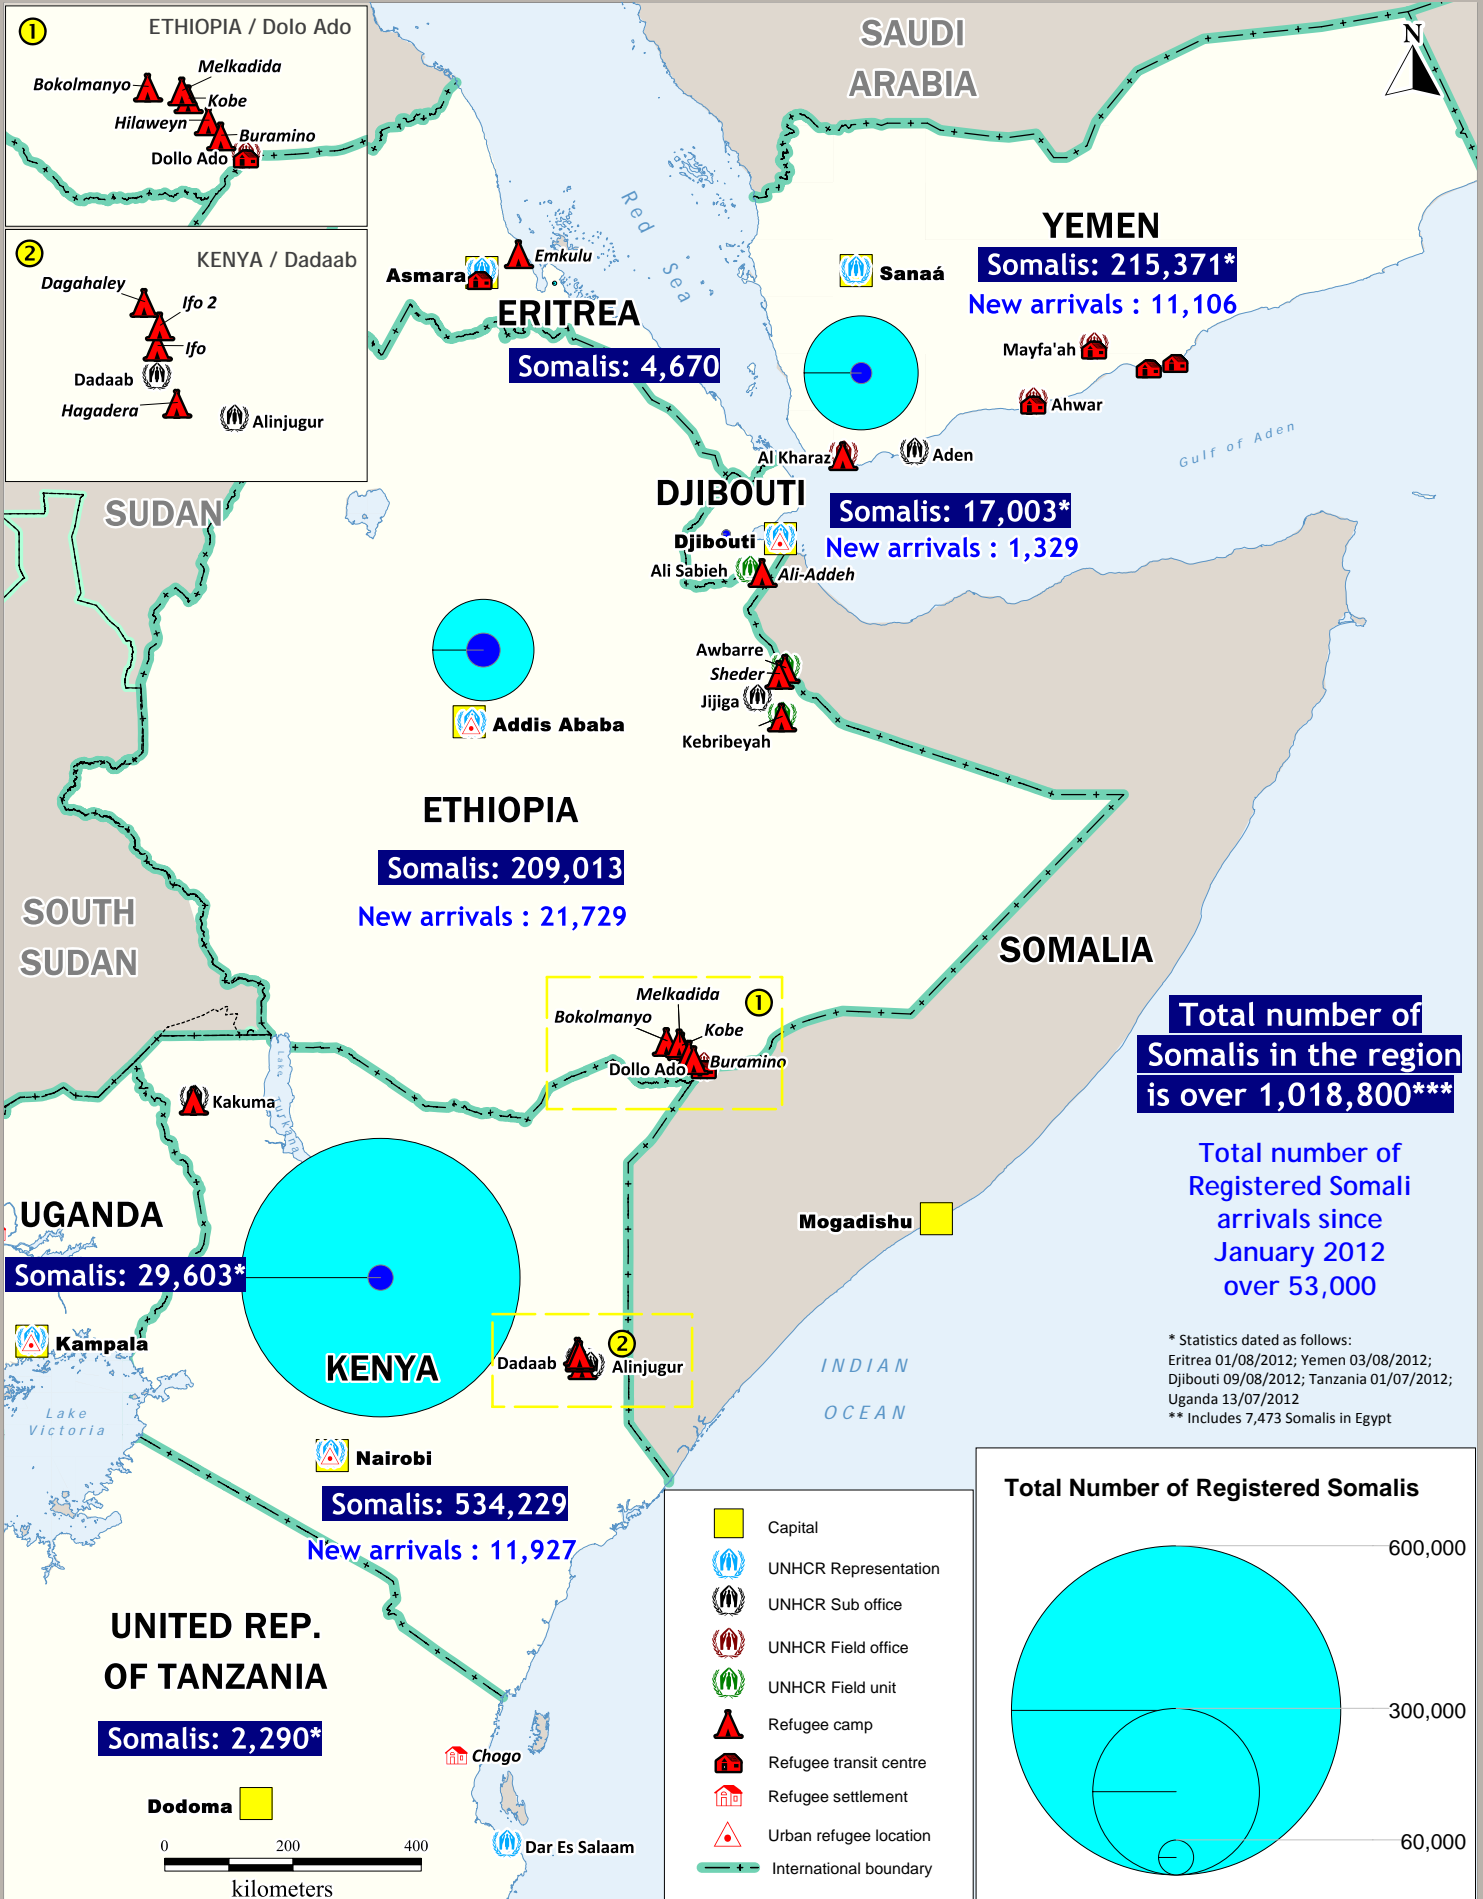

Registered Somalis in the East and Horn of Africa Region

As of 19 August 2012

Geographic Information Systems and Mapping Unit
 UNHCR Regional Support Hub in Nairobi
 Tel.: +254 20 4222000 Email: kennarsh@unhcr.org

Sources:
 UNHCR, Global Insight digital mapping © 1998
 Europa Technologies Ltd.

The boundaries and names shown and the designations used on this map do not imply official endorsement or acceptance by the United Nations.

Total number of Somalis in the region is over 1,018,800***

Total number of Registered Somali arrivals since January 2012 over 53,000

* Statistics dated as follows:
 Eritrea 01/08/2012; Yemen 03/08/2012;
 Djibouti 09/08/2012; Tanzania 01/07/2012;
 Uganda 13/07/2012
 ** Includes 7,473 Somalis in Egypt

- Capital
- ⊕ UNHCR Representation
- ⊕ UNHCR Sub office
- ⊕ UNHCR Field office
- ⊕ UNHCR Field unit
- ▲ Refugee camp
- Ⓜ Refugee transit centre
- Ⓜ Refugee settlement
- ▲ Urban refugee location
- International boundary