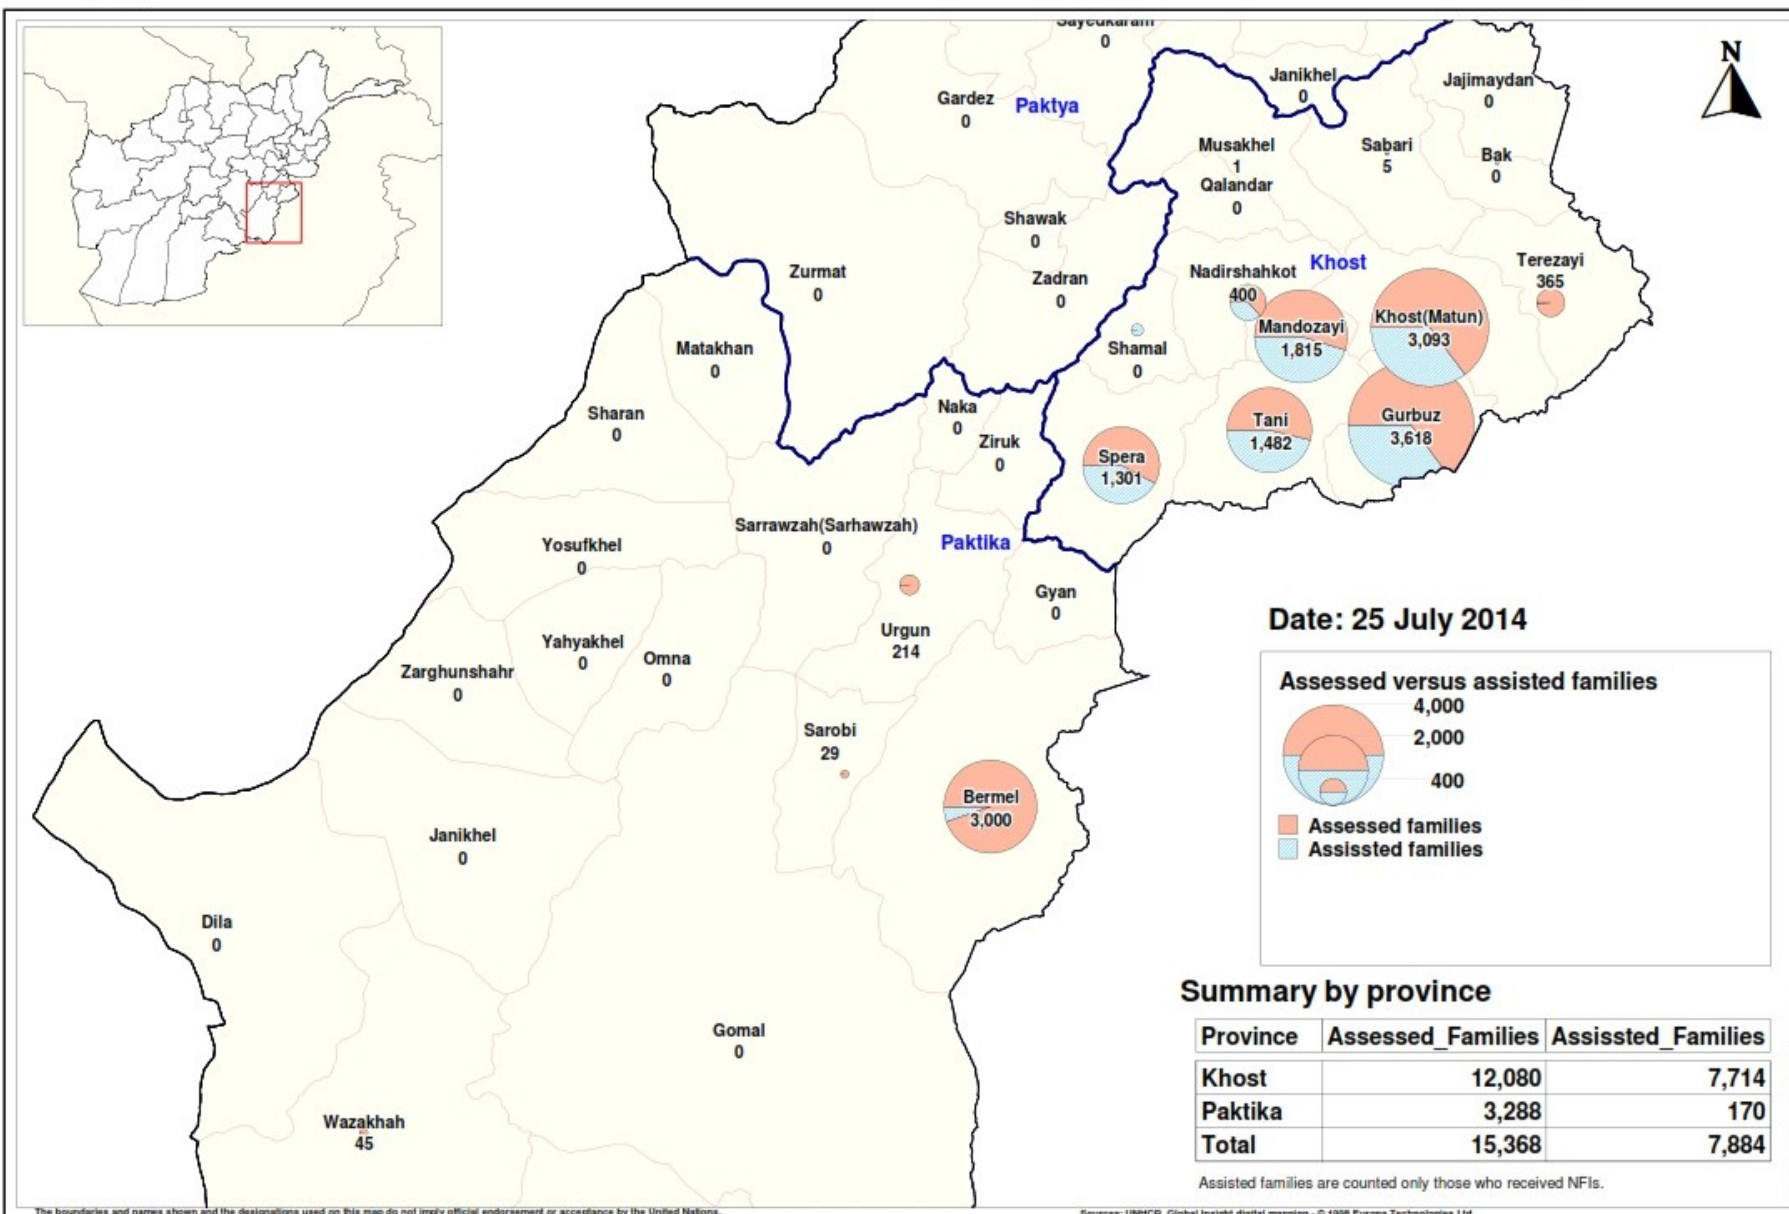

Khost & Paktika Update No.22 – 27 July 2014

Assisted families versus assessed families of displaced population from Pakistan to South-Eastern region

Representation Office Kabul
Geographic Information Mapping Unit
Operational Information Section

Cover photo: Gulan Camp, Khost province Credit UNHCR/N.Bose Please note the map will be regularly updated to reflect on-going assessments and distribution of assistance as such information is shared.

For more information please contact