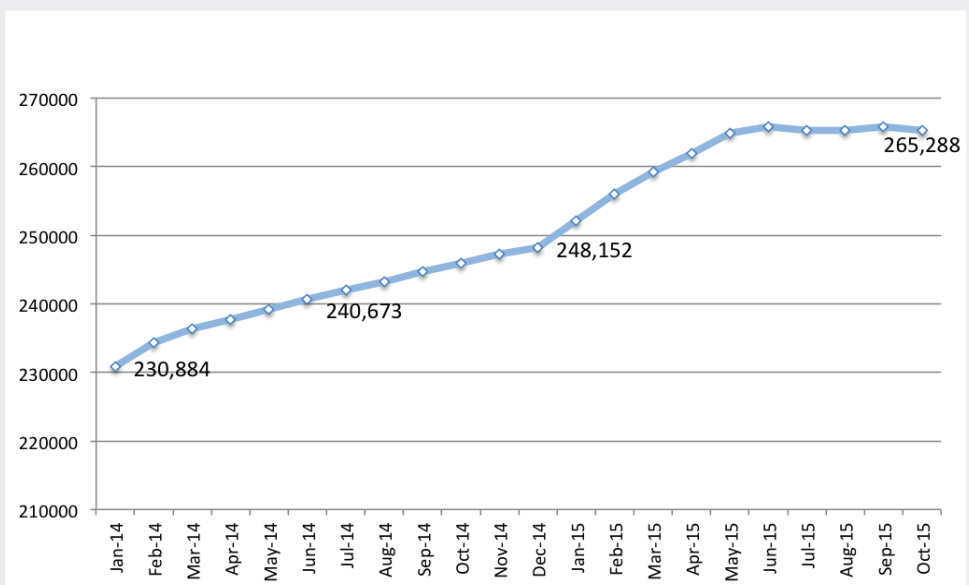

SOUTH SUDAN: Refugee population by State | 31 October 2015

Refugees population trends by month | 2014 - 2015

265,288
total refugees hosted
in South Sudan

- UNHCR Country Office
- UNHCR Sub Office
- UNHCR Field Office
- UNHCR Field Unit
- Refugee settlement
- Refugee location
- Urban refugee location
- International boundary
- Undetermined boundary*
- State boundary

UPPER NILE

- Kaya
- Yusuf Batil
- Gendrassa
- Doro
- Buni

Inset

The boundaries and names shown and the designations used on this map do not imply official endorsement or acceptance by the United Nations. * Final boundary between the Republic of Sudan and the Republic of South Sudan has not yet been determined. ** Final status of the Abyei area is not yet determined.