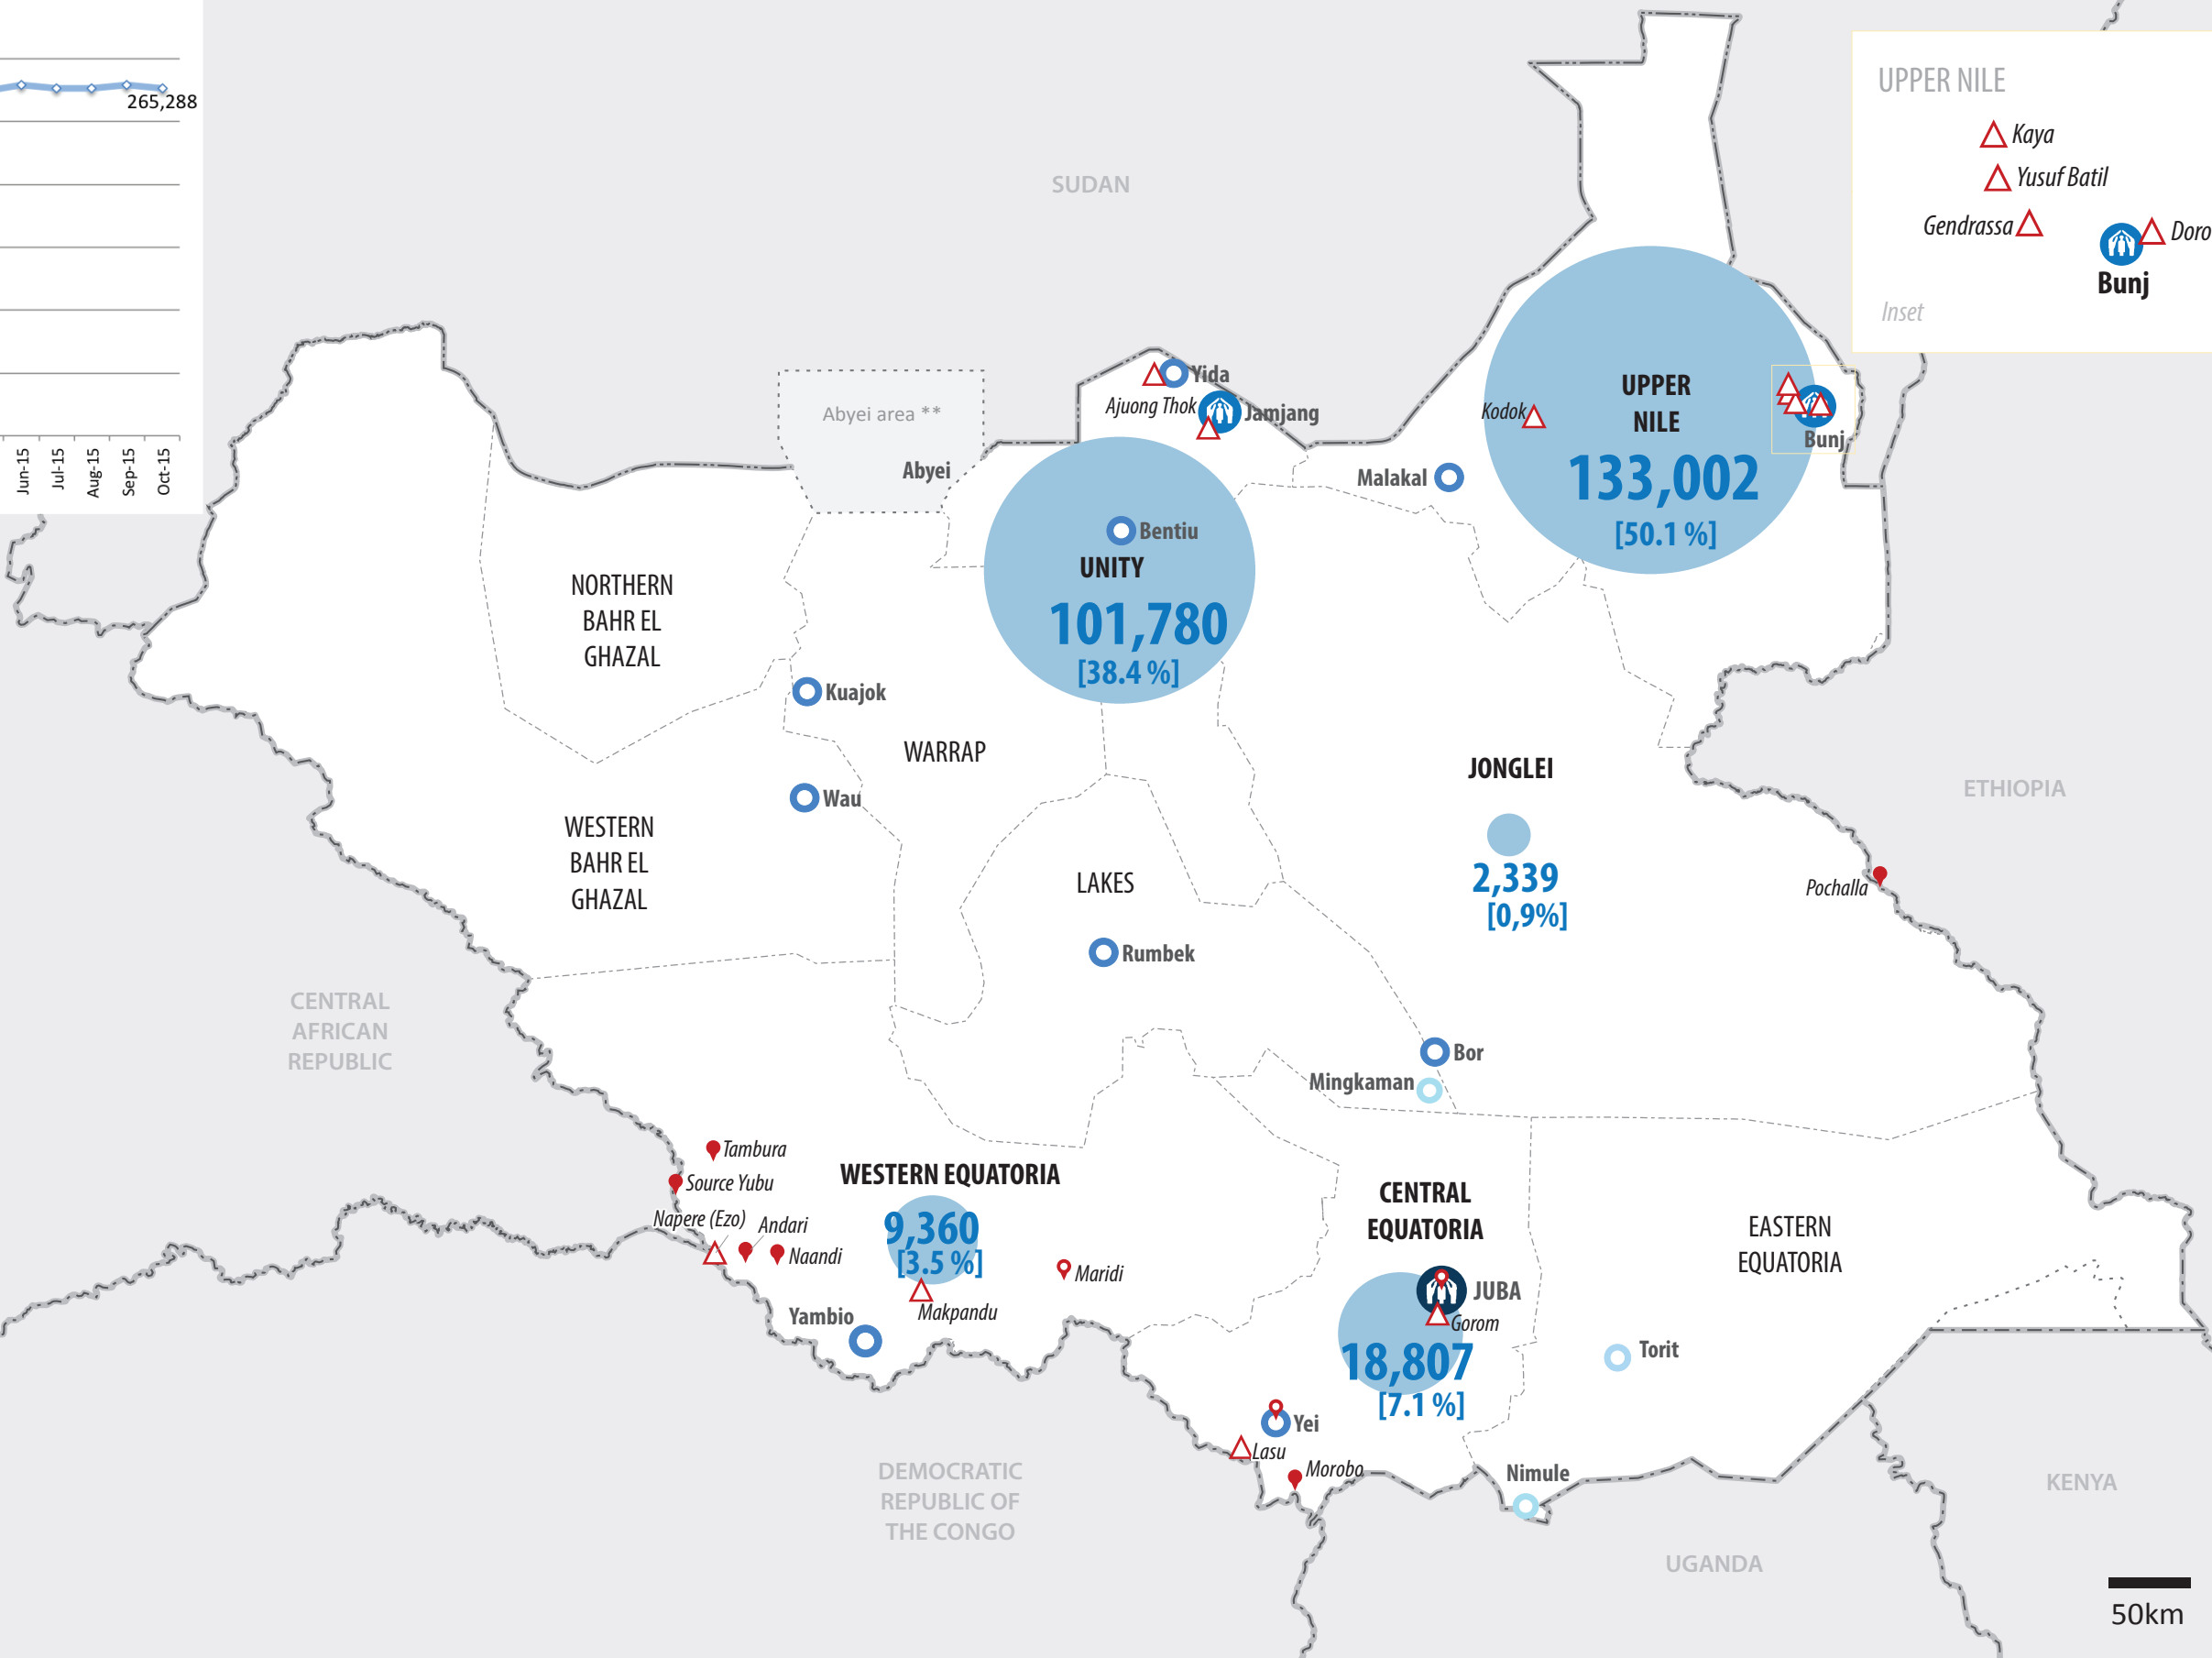

SOUTH SUDAN: Refugee population by State | 31 October 2015

Refugees population trends by month | 2014 - 2015

265,288
total refugees hosted
in South Sudan

- UNHCR Country Office
- UNHCR Sub Office
- UNHCR Field Office
- UNHCR Field Unit
- Refugee settlement
- Refugee location
- Urban refugee location
- International boundary
- Undetermined boundary*
- State boundary

UPPER NILE

- Kaya
- Yusuf Batil
- Gendrassa
- Doro
- Buni

Inset

The boundaries and names shown and the designations used on this map do not imply official endorsement or acceptance by the United Nations. * Final boundary between the Republic of Sudan and the Republic of South Sudan has not yet been determined. ** Final status of the Abyei area is not yet determined.