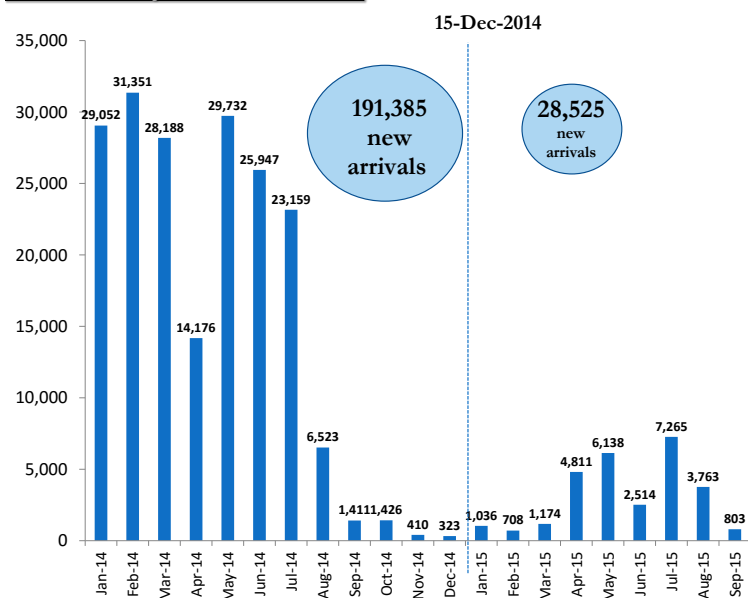

South Sudanese new arrivals in Gambella - Post 15th December 2013 (as of 18-September-2015)

Gambella Region Map

TOTAL ARRIVALS
219,910 *
persons

AVERAGE ARRIVALS per day since start of 2014
351 persons

AVERAGE ARRIVALS per day since last week
70 persons

Arrivals by Month

Key Statistics

- 67%** of the population are **children**
- 91%** of the population are **women and children**
- 71%** of the adult population are **women**
- 19,620** are identified as **Unaccompanied / Separated Children**

Arrivals Transfer Statistics

TOTAL ARRIVALS	Refugees living within host communities	REFUGEES TRANSFERRED to camps	New Arrivals awaiting transfers to camps
219,910 Persons	33,462** (15.2%)	186,158 (84.7%)	290 (0.1%) Pagak : 290

** - This figure does not include the old caseload of 10,000 South Sudanese refugees living in Wanthowa Woreda who arrived pre-15 December 2013.