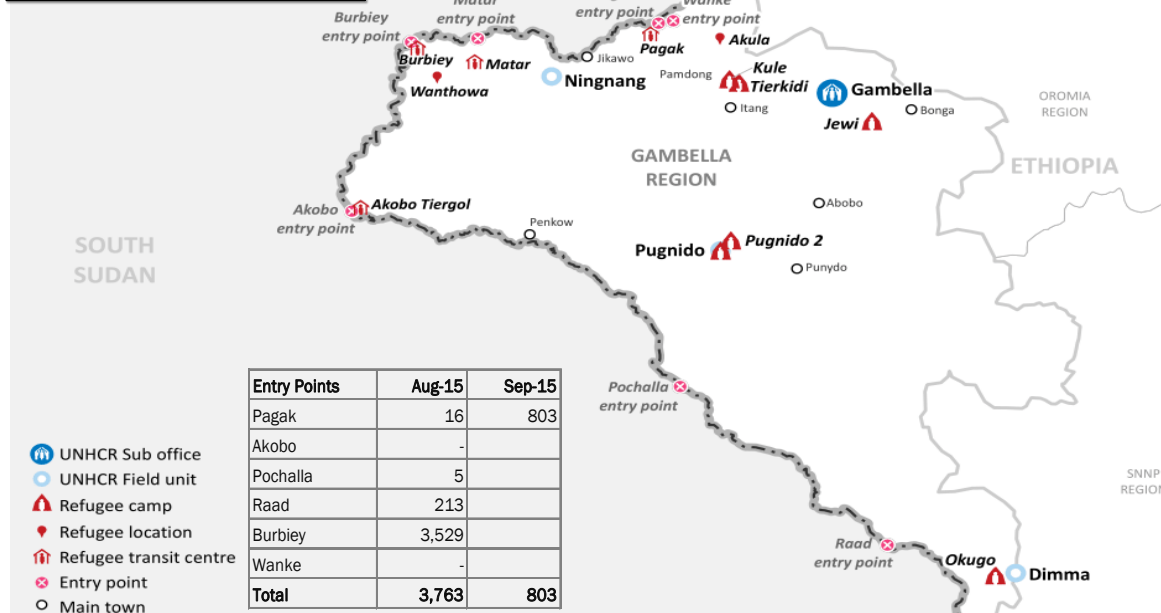

South Sudanese new arrivals in Gambella - Post 15th December 2013 (as of 18-September-2015)

Gambella Region Map

TOTAL ARRIVALS
219,910 *
persons

AVERAGE ARRIVALS per day since start of 2014
351 persons

AVERAGE ARRIVALS per day since last week
70 persons

Arrivals by Month

Key Statistics

- 67%** of the population are **children**
- 91%** of the population are **women and children**
- 71%** of the adult population are **women**
- 19,620** are identified as **Unaccompanied / Separated Children**

*- This figure does not include the old caseload of 57,615 South Sudanese refugees registered pre 15th December 2013 [Breakdown: Pugnido = 43,458; Okugo = 4,157, Wanthowa- estimated 10,000]

In addition to 219,910 South Sudanese refugees in Gambella region, there are 321 refugees in Addis and 10,093 refugees at the camps in Assosa [Pre 15th Dec 2013 = 6,129; Post 15th Dec 2013 = 3,964]

** - This figure does not include the old caseload of 10,000 South Sudanese refugees living in Wanthowa Woreda who arrived pre-15 December 2013.