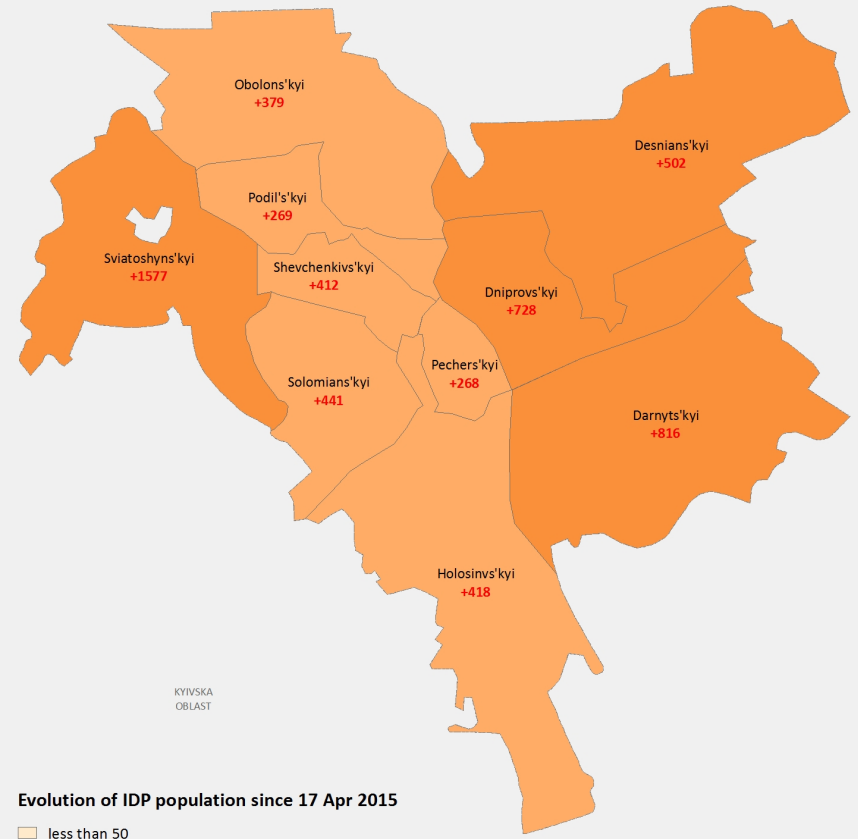

Kyiv City total number of IDP : 99,570

Rate IDP / Total population (%)

- less than 1 %
- 1 - 3 %
- 3 - 5 %
- 5 - 10 %
- 10 - 25 %
- more than 25 %

0000 Total number of IDP

Evolution of IDP population since 17 Apr 2015

- less than 50
- 50 - 100
- 100 - 500
- 500 - 2500
- more than 2500