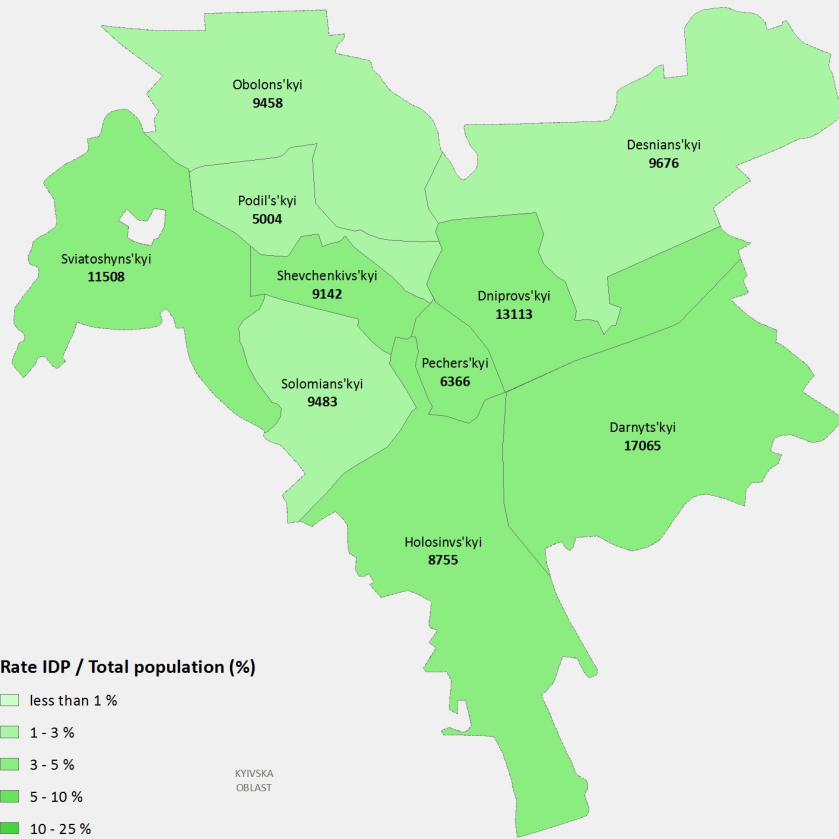

Kyiv City total number of IDP : 99,570

Rate IDP / Total population (%)

- less than 1 %
- 1 - 3 %
- 3 - 5 %
- 5 - 10 %
- 10 - 25 %
- more than 25 %

0000 Total number of IDP

Evolution of IDP population since 17 Apr 2015

- less than 50
- 50 - 100
- 100 - 500
- 500 - 2500
- more than 2500