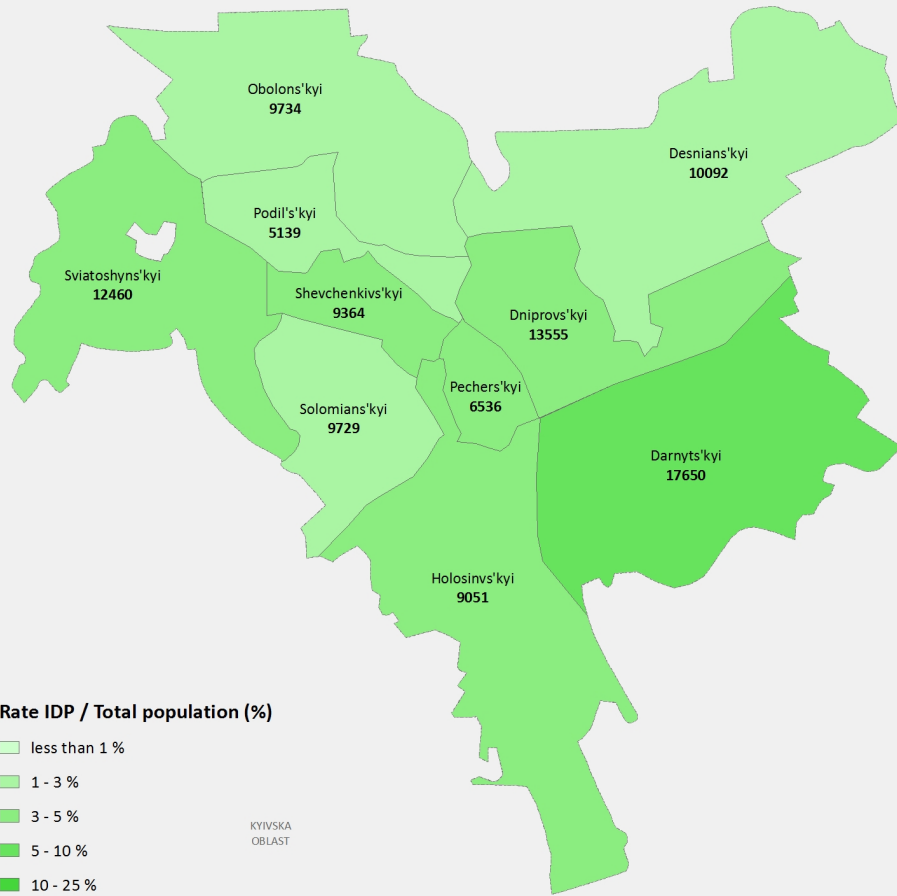

Kyiv City total number of IDP : 103,310

Rate IDP / Total population (%)

- less than 1 %
- 1 - 3 %
- 3 - 5 %
- 5 - 10 %
- 10 - 25 %
- more than 25 %

0000 Total number of IDP

Evolution of IDP population since 26 June 2015

- less than 50
- 50 - 100
- 100 - 500
- 500 - 2500
- more than 2500