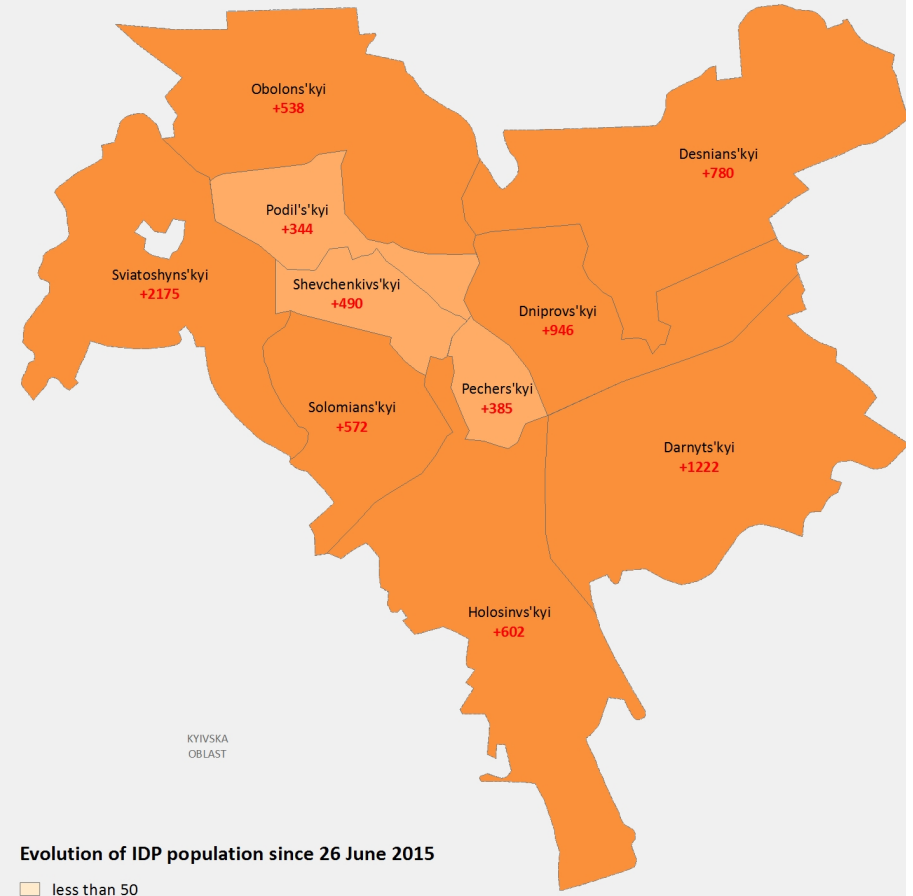

Kyiv City total number of IDP : 103,310

Rate IDP / Total population (%)

- less than 1 %
- 1 - 3 %
- 3 - 5 %
- 5 - 10 %
- 10 - 25 %
- more than 25 %

0000 Total number of IDP

Evolution of IDP population since 26 June 2015

- less than 50
- 50 - 100
- 100 - 500
- 500 - 2500
- more than 2500