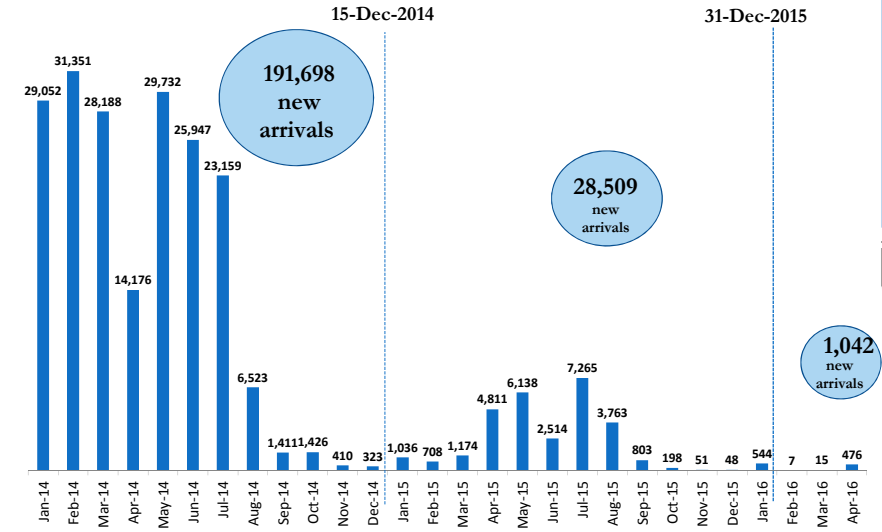

# South Sudanese new arrivals in Gambella - Post 15<sup>th</sup> December 2013 (as of 22-April-2016)

## Gambella Region Map

**TOTAL ARRIVALS**  
**221,249**  
PERSONS (\*)

**AVERAGE ARRIVALS per day since start of 2014**  
**267**  
PERSONS

**AVERAGE ARRIVALS per day since last week**  
**24**  
PERSONS

Entry Points	Cumulative total 1 <sup>st</sup> to 30th April	Refugees transferred to camps (in April)	New Arrivals awaiting transfers to camps
Pagak	8	8	0
Akobo	5	5	0
Pochalla	0	0	0
Raad	332	332	0
Burbiey	0	0	0
Matar	0	0	0
Addis-Ababa	0	0	0
Wanke	0	0	0
<b>Total</b>	<b>345</b>	<b>345</b>	<b>0</b>

## Arrivals by Month