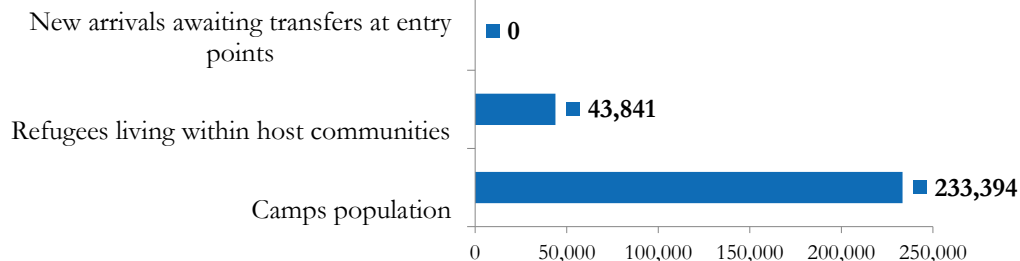

Refugee population Breakdown

277,235 *
TOTAL GAMBELLA POPULATION

219,620
 refugees arrived
 post 15-Dec-2013
79%

57,615
 refugees arrived
 pre 15-Dec-2013
21%

Camps population

Camp Names	Children (age < 18 yrs)		Adults (age >= 18 yrs)		Total	%
	Males	Females	Males	Females		
Pugnido	21,271	20,046	6,946	14,759	63,022	27%
Tierkidi	18,511	17,840	3,989	12,031	52,371	22%
Jewi	17,765	17,057	2,358	10,557	47,737	20%
Kule	15,432	14,729	6,018	11,292	47,471	20%
Okugo	2,348	2,194	976	2,050	7,568	3%
Pugnido II	5,139	4,843	1,678	3,566	15,225	7%
TOTAL	80,466	76,709	21,965	54,255	233,394	100%
	157,174		76,220			
%	67%		33%			