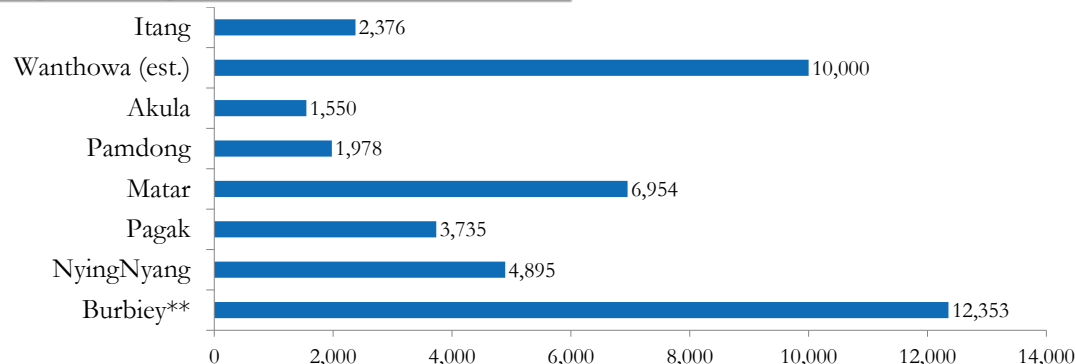

Refugee population Breakdown

277,235 *
TOTAL GAMBELLA POPULATION

219,620
 refugees arrived
 post 15-Dec-2013
79%

57,615
 refugees arrived
 pre 15-Dec-2013
21%

Camps population

Camp Names	Children (age < 18 yrs)		Adults (age >= 18 yrs)		Total	%
	Males	Females	Males	Females		
Pugnido	21,271	20,046	6,946	14,759	63,022	27%
Tierkidi	18,511	17,840	3,989	12,031	52,371	22%
Jewi	17,765	17,057	2,358	10,557	47,737	20%
Kule	15,432	14,729	6,018	11,292	47,471	20%
Okugo	2,348	2,194	976	2,050	7,568	3%
Pugnido II	5,139	4,843	1,678	3,566	15,225	7%
TOTAL	80,466	76,709	21,965	54,255	233,394	100%
	157,174		76,220			
%	67%		33%			

TOTAL CAMPS

233,394
 persons

AVERAGE

4

Refugees living within host communities

New arrivals awaiting transfers

Refugees living within host communities
43,841
 persons

New arrivals awaiting transfers to camps
0
 persons