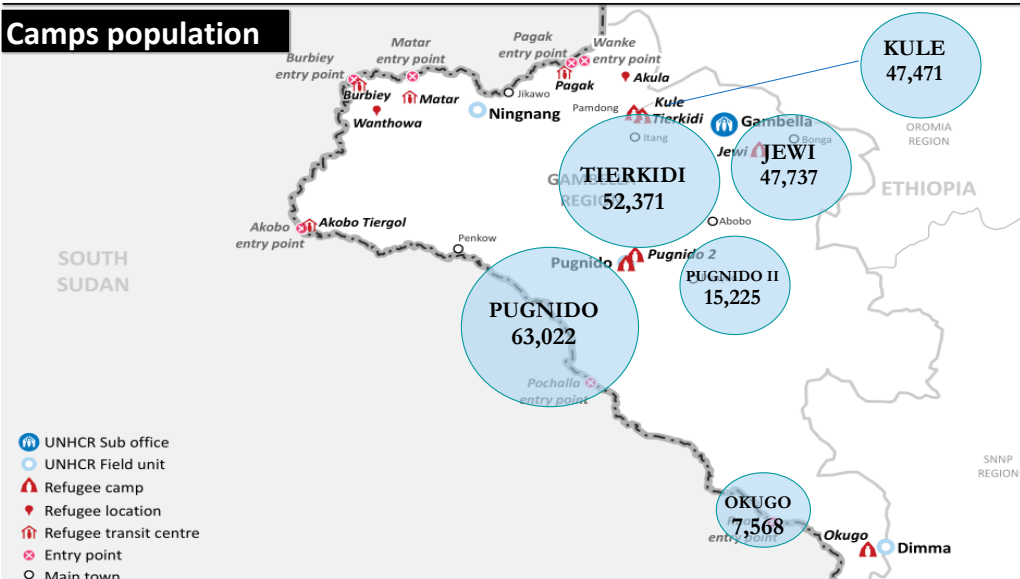

Refugee population Breakdown

277,235 *
TOTAL GAMBELLA POPULATION

219,620
 refugees arrived
 post 15-Dec-2013
79%

57,615
 refugees arrived
 pre 15-Dec-2013
21%

Camps population

Camp Names	Children (age < 18 yrs)		Adults (age >= 18 yrs)		Total	%
	Males	Females	Males	Females		
Pugnido	21,271	20,046	6,946	14,759	63,022	27%
Tierkidi	18,511	17,840	3,989	12,031	52,371	22%
Jewi	17,765	17,057	2,358	10,557	47,737	20%
Kule	15,432	14,729	6,018	11,292	47,471	20%
Okugo	2,348	2,194	976	2,050	7,568	3%
Pugnido II	5,139	4,843	1,678	3,566	15,225	7%
TOTAL	80,466	76,709	21,965	54,255	233,394	100%
	157,174		76,220			
%	67%		33%			

TOTAL CAMPS

233,394
 persons

AVERAGE

4

Refugees living within host communities

New arrivals awaiting transfers

Refugees living within host communities
43,841
 persons

New arrivals awaiting transfers to camps
0
 persons

* - In addition to 277,235 South Sudanese refugees in Gambella region, there are 10,093 refugees at the camps in Assosa [Breakdown: Pre 15th Dec 2013 = 6,129; Post 15th Dec 2013 = 3,964]

** - Interviews with some refugees indicate that those with large livestock herds as well as traders and other categories were unwilling to move from border entry locations.