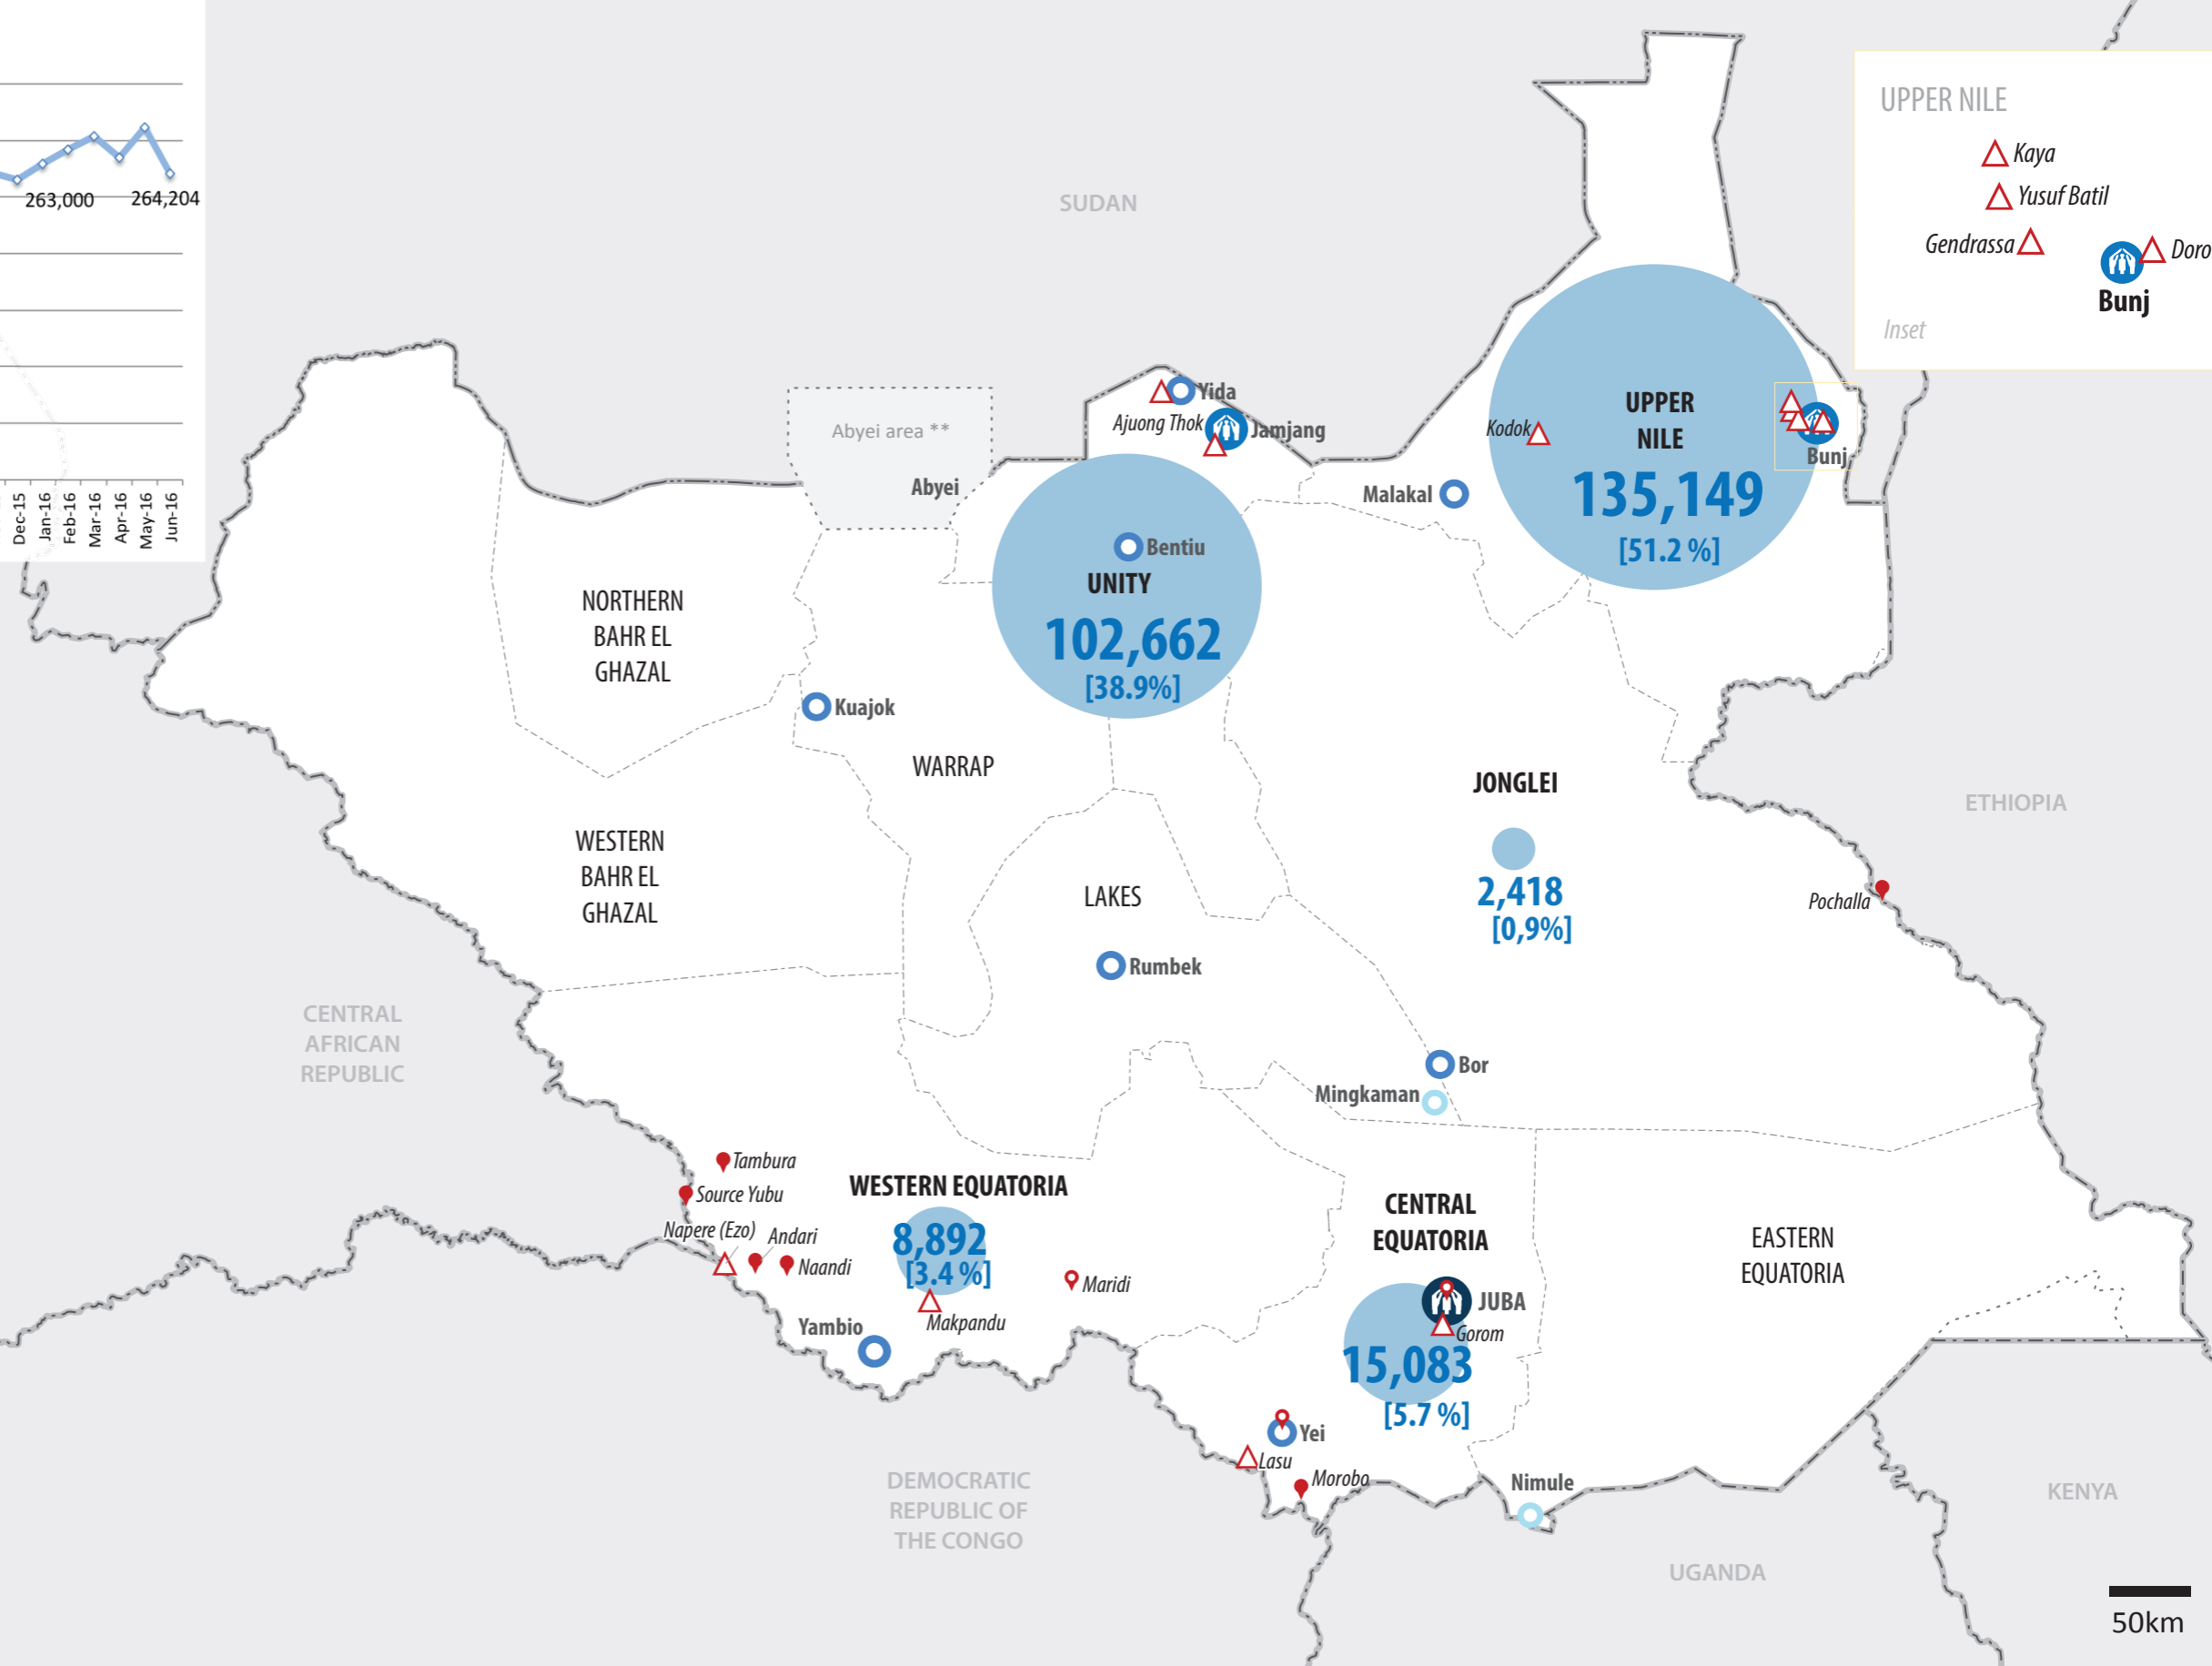

Refugee population trends by month | 2014 - 2016

 **264,204**
total refugees hosted
in South Sudan

-  UNHCR Country Office
-  UNHCR Sub Office
-  UNHCR Field Office
-  UNHCR Field Unit
-  Refugee settlement
-  Refugee location
-  Urban refugee location
-  International boundary
-  Undetermined boundary*
-  State boundary

UPPER NILE

-  Kaya
-  Yusuf Batil
-  Gendrassa
-  Doro
-  Bunj

Inset

The boundaries and names shown and the designations used on this map do not imply official endorsement or acceptance by the United Nations. * Final boundary between the Republic of Sudan and the Republic of South Sudan has not yet been determined. ** Final status of the Abyei area is not yet determined.