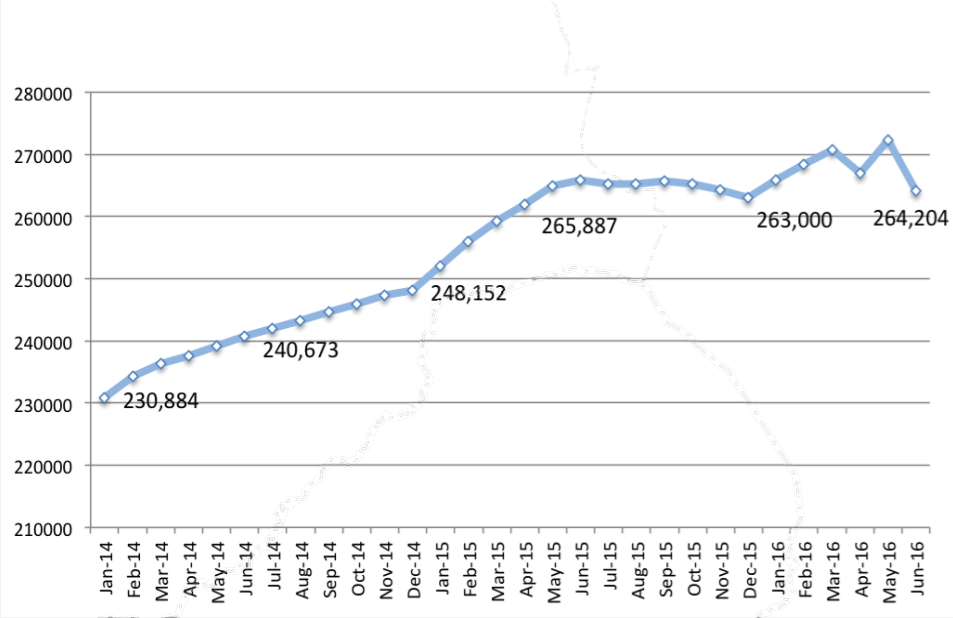

Refugee population trends by month | 2014 - 2016

 **264,204**
total refugees hosted
in South Sudan

-  UNHCR Country Office
-  UNHCR Sub Office
-  UNHCR Field Office
-  UNHCR Field Unit
-  Refugee settlement
-  Refugee location
-  Urban refugee location
-  International boundary
-  Undetermined boundary*
-  State boundary

UPPER NILE

-  Kaya
-  Yusuf Batil
-  Gendrassa
-  Doro
-  Bunj

Inset

The boundaries and names shown and the designations used on this map do not imply official endorsement or acceptance by the United Nations. * Final boundary between the Republic of Sudan and the Republic of South Sudan has not yet been determined. ** Final status of the Abyei area is not yet determined.