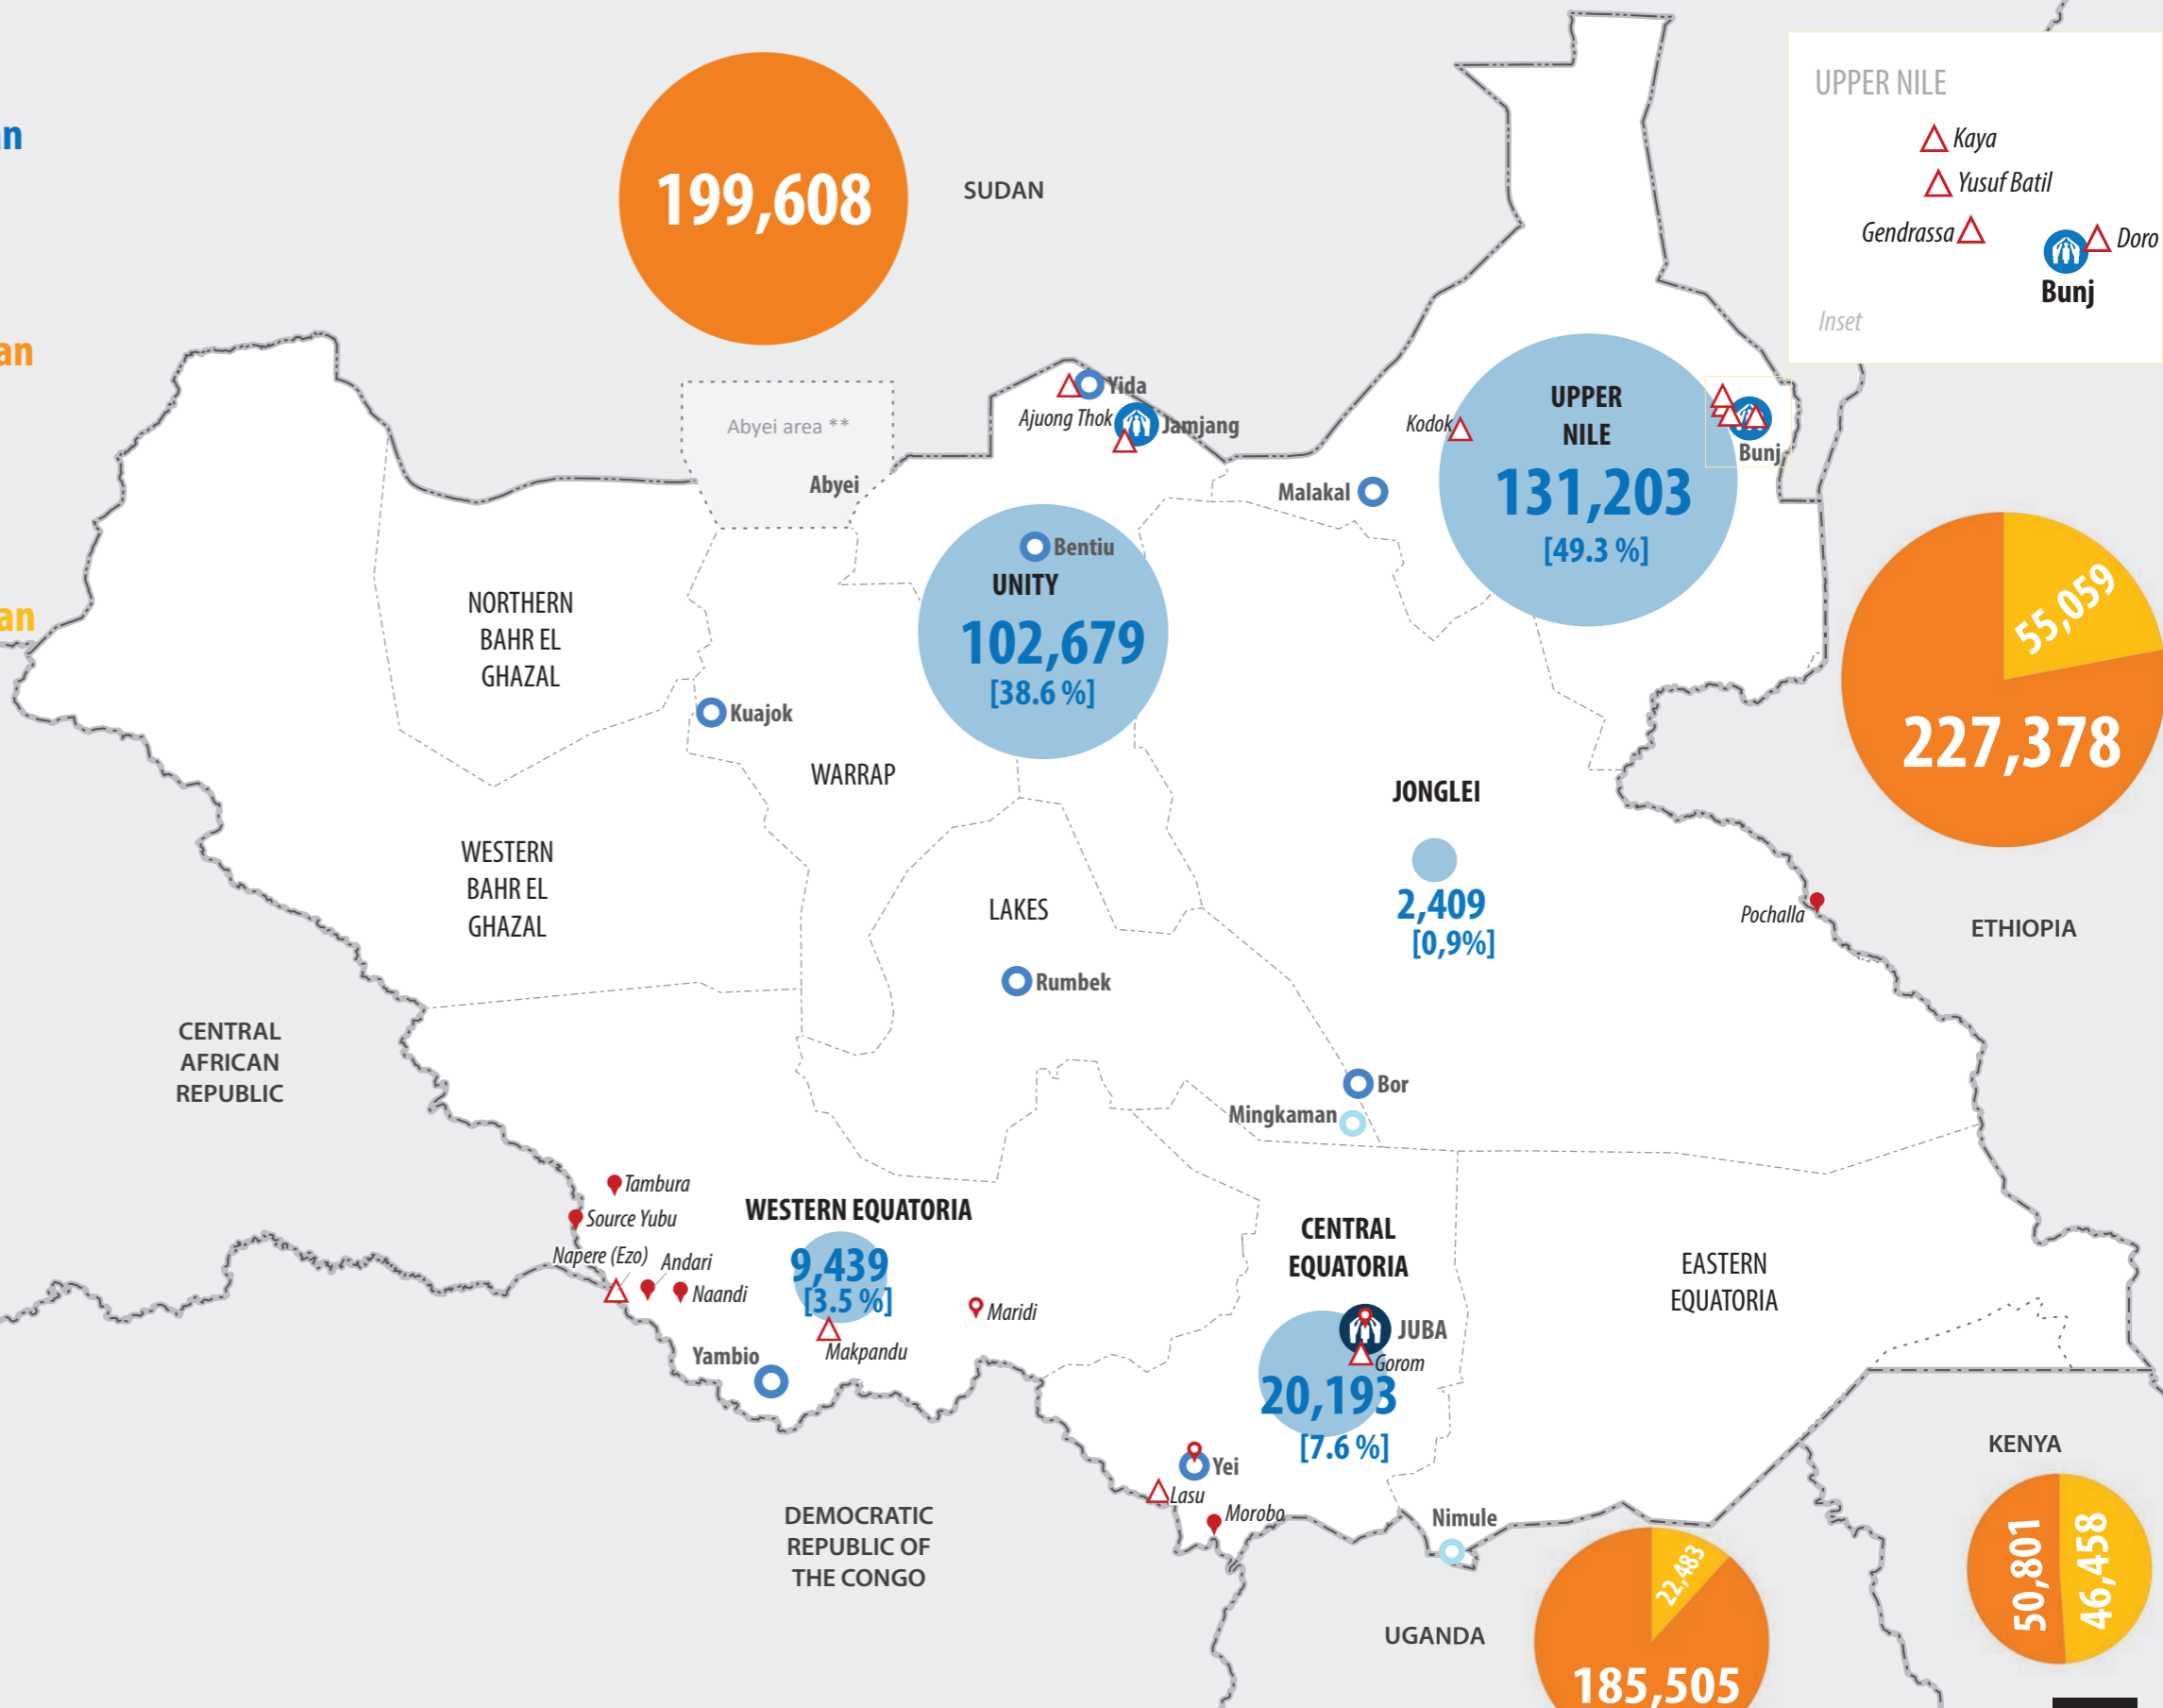

**265,923**  
total refugees residing in South Sudan

**663,292**  
refugees originating from South Sudan  
post 15 Dec 2013

**124,000**  
refugees originating from South Sudan  
pre 15 Dec 2013

- UNHCR Country Office
- UNHCR Sub Office
- UNHCR Field Office
- UNHCR Field Unit
- Refugee settlement
- Refugee location
- Urban refugee location
- International boundary
- Undetermined boundary\*
- State boundary

The boundaries and names shown and the designations used on this map do not imply official endorsement or acceptance by the United Nations. \* Final boundary between the Republic of Sudan and the Republic of South Sudan has not yet been determined. \*\* Final status of the Abyei area is not yet determined.