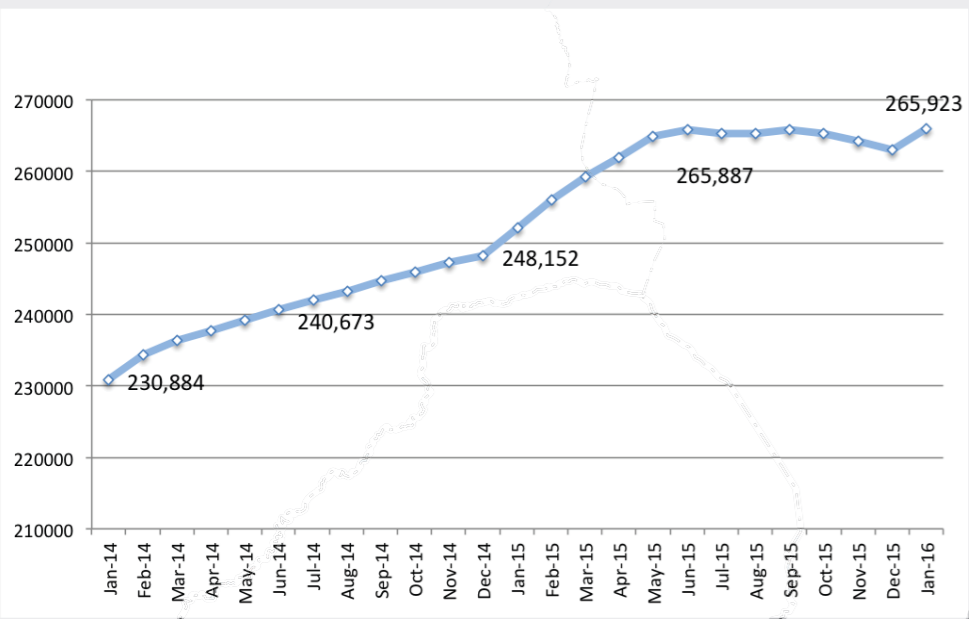

SOUTH SUDAN: Refugee population by State | 31 January 2016

Refugees population trends by month | 2014 - 2016

265,923
total refugees hosted
in South Sudan

- UNHCR Country Office
- UNHCR Sub Office
- UNHCR Field Office
- UNHCR Field Unit
- Refugee settlement
- Refugee location
- Urban refugee location
- International boundary
- Undetermined boundary*
- State boundary

UPPER NILE

- Kaya
- Yusuf Batil
- Gendrassa
- Doro
- Bunj

Inset

The boundaries and names shown and the designations used on this map do not imply official endorsement or acceptance by the United Nations. * Final boundary between the Republic of Sudan and the Republic of South Sudan has not yet been determined. ** Final status of the Abyei area is not yet determined.