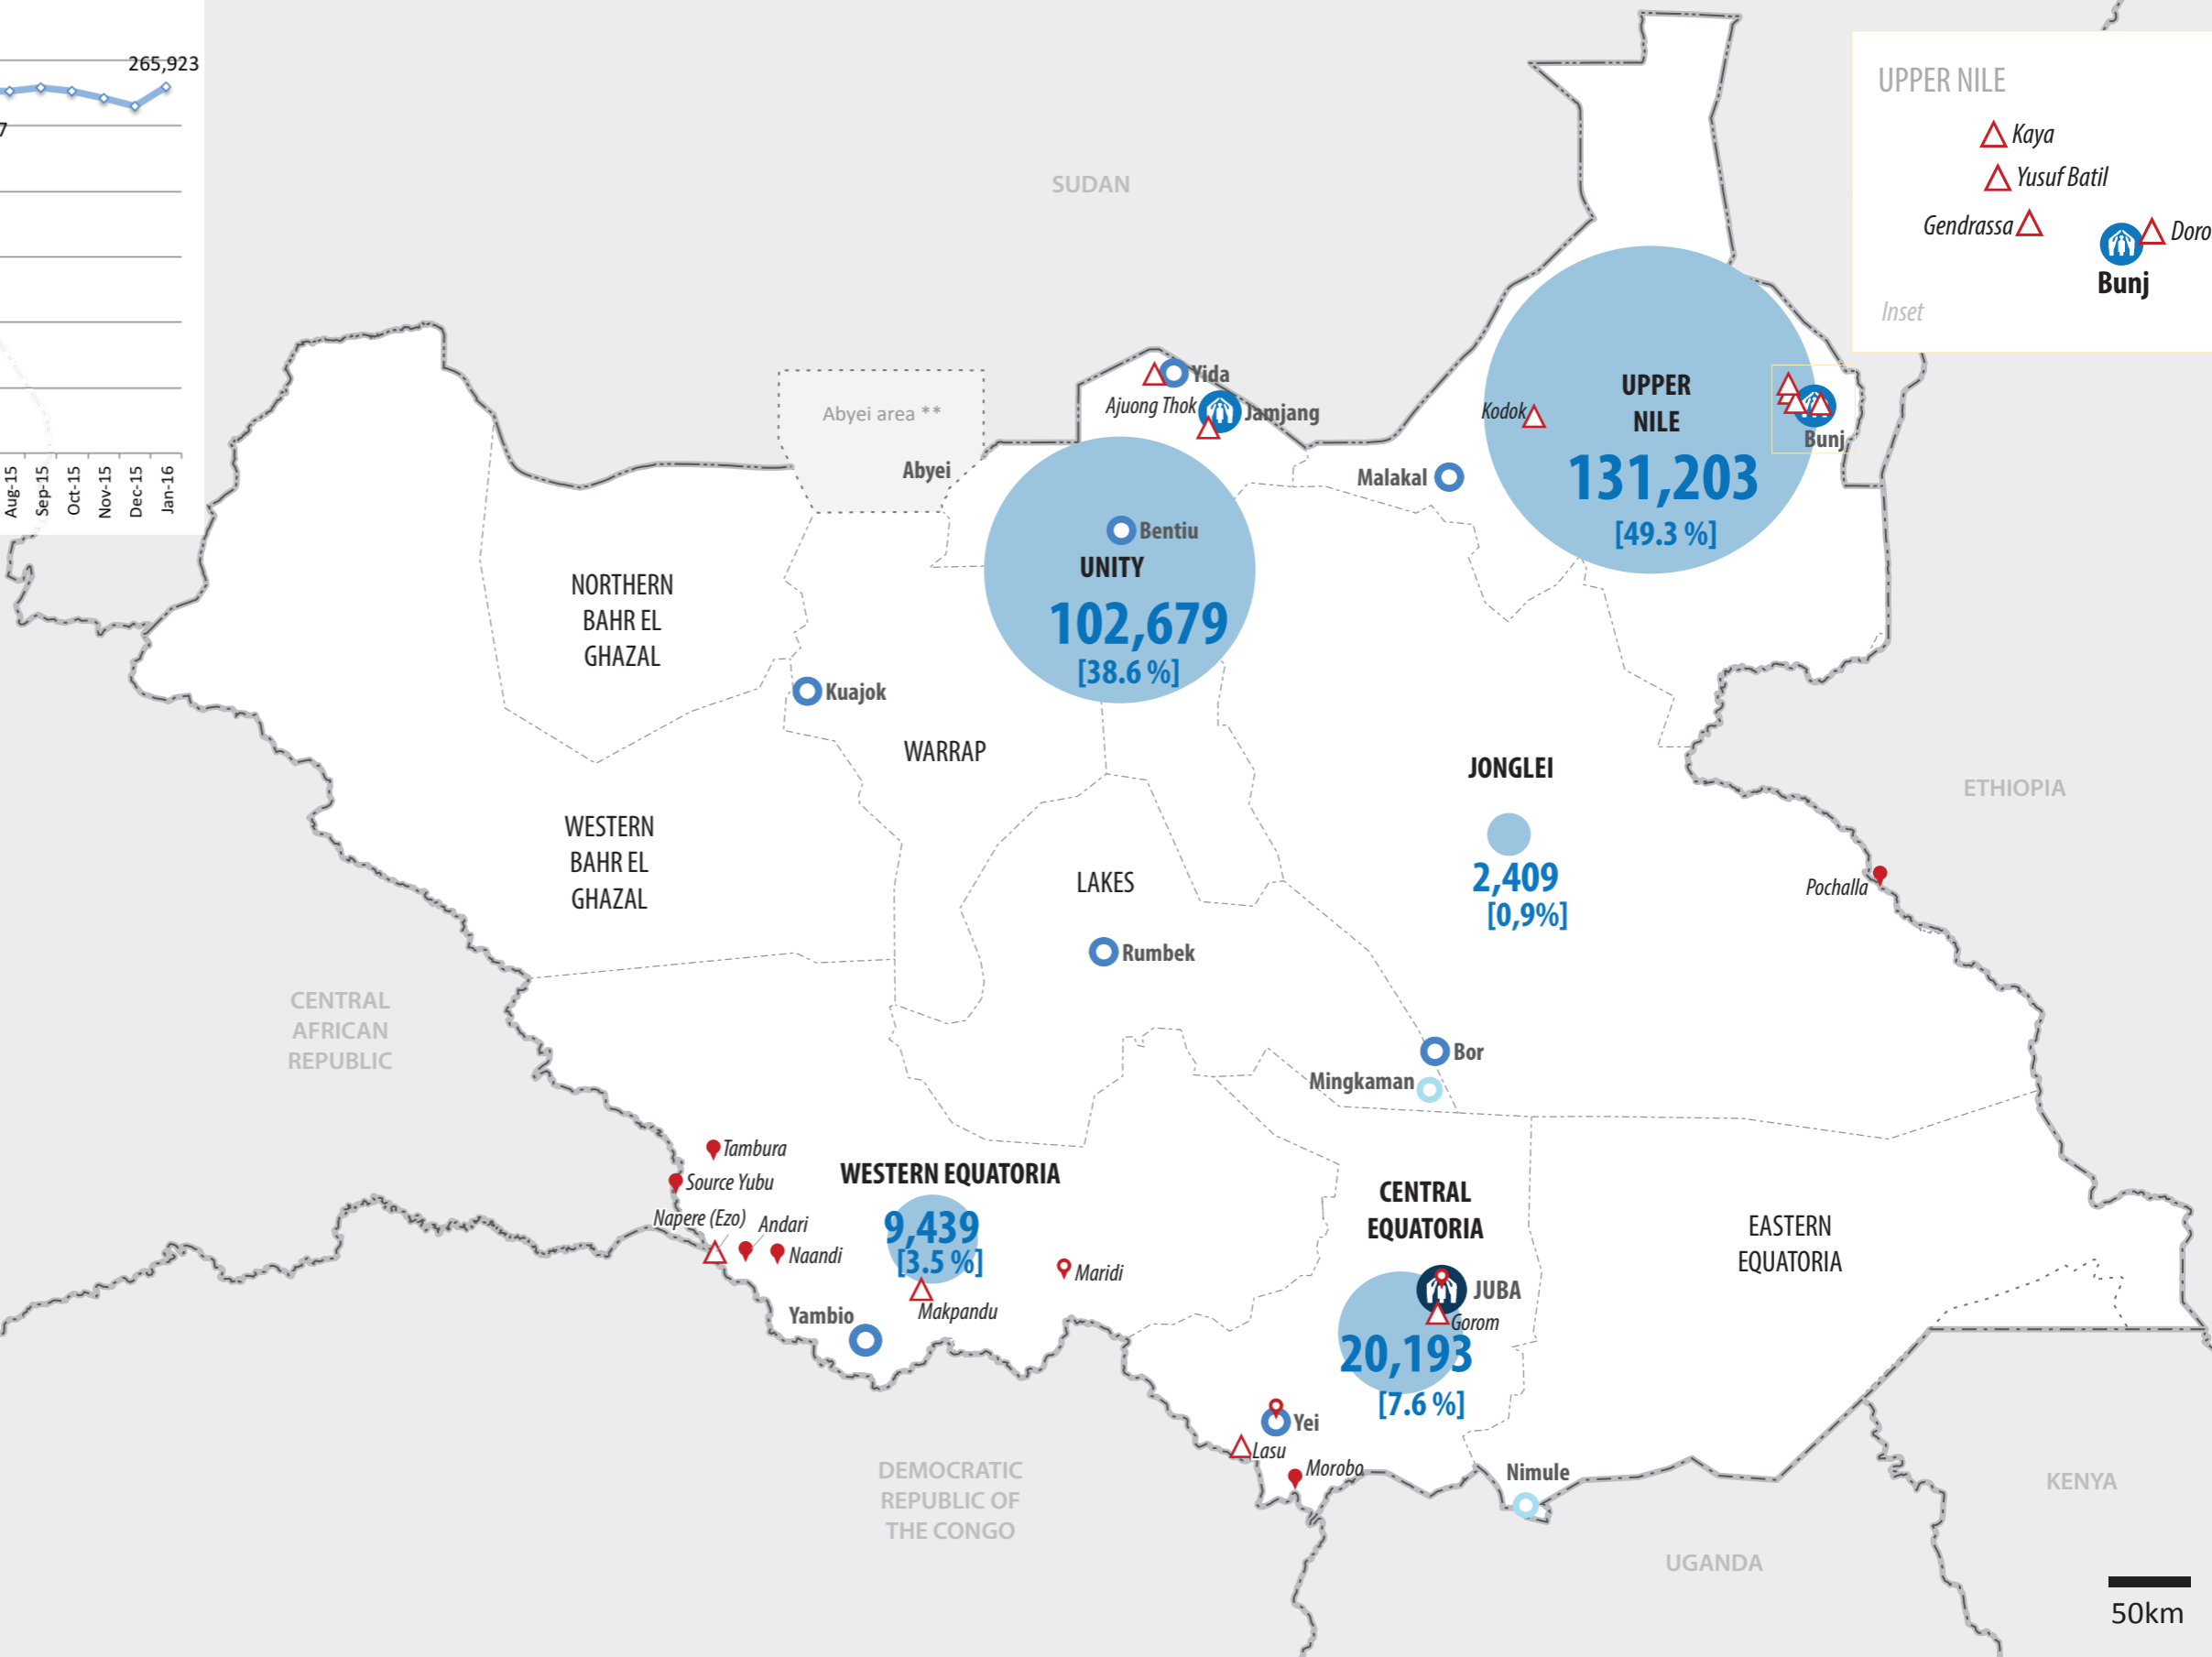

SOUTH SUDAN: Refugee population by State | 31 January 2016

Refugees population trends by month | 2014 - 2016

265,923
total refugees hosted
in South Sudan

- UNHCR Country Office
- UNHCR Sub Office
- UNHCR Field Office
- UNHCR Field Unit
- Refugee settlement
- Refugee location
- Urban refugee location
- International boundary
- Undetermined boundary*
- State boundary

UPPER NILE

- Kaya
- Yusuf Batil
- Gendrassa
- Doro
- Bunj

Inset

The boundaries and names shown and the designations used on this map do not imply official endorsement or acceptance by the United Nations. * Final boundary between the Republic of Sudan and the Republic of South Sudan has not yet been determined. ** Final status of the Abyei area is not yet determined.