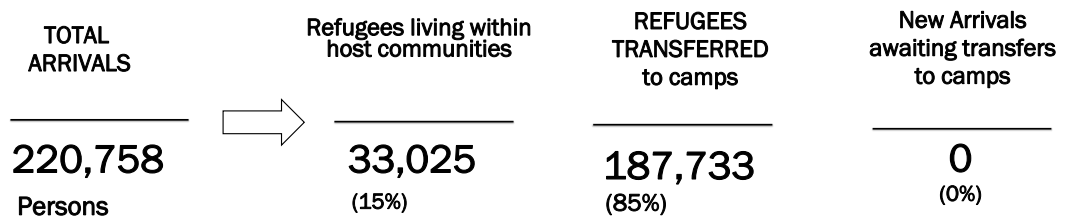

Arrivals Transfer Statistics

*- This figure does not include the old caseload of 48,461 South Sudanese refugees registered pre 15th December 2013 [Breakdown: Pugnido = 44,177; Okugo = 4,284]. In addition to 220,758 South Sudanese refugees in Gambella region, there are 321 refugees in Addis and 11,174 refugees at the camps in Assosa [Pre 15th Dec 2013 = 6,129; Post 15th Dec 2013 = 5,045]