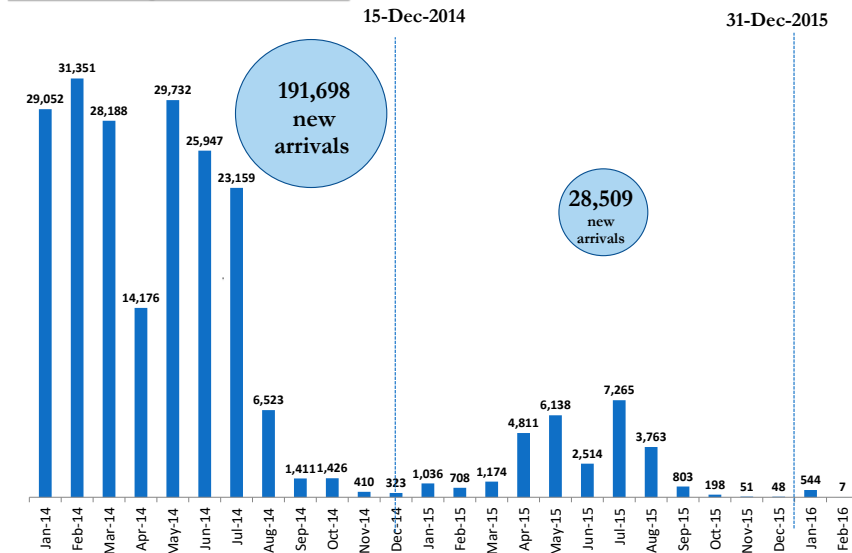

# South Sudanese new arrivals in Gambella - Post 15<sup>th</sup> December 2013 (as of 19-February-2016)

## Gambella Region Map

**TOTAL ARRIVALS** **220,758** PERSONS (\*)

**AVERAGE ARRIVALS per day since start of 2014** **283** PERSONS

**AVERAGE ARRIVALS per day since last week** **1** PERSONS

Entry Points	Cumulative total 1 <sup>st</sup> to 29 <sup>th</sup> February	Refugees transferred to camps (in February)	New Arrivals awaiting transfers to camps
Pagak	0	0	0
Akobo	0	0	0
Pochalla	0	0	0
Raad	7	7	0
Burbiey	0	0	0
Matar	0	0	0
Addis-Ababa	0	0	0
Wanke	0	0	0
<b>Total</b>	<b>7</b>	<b>7</b>	<b>0</b>

## Arrivals by Month