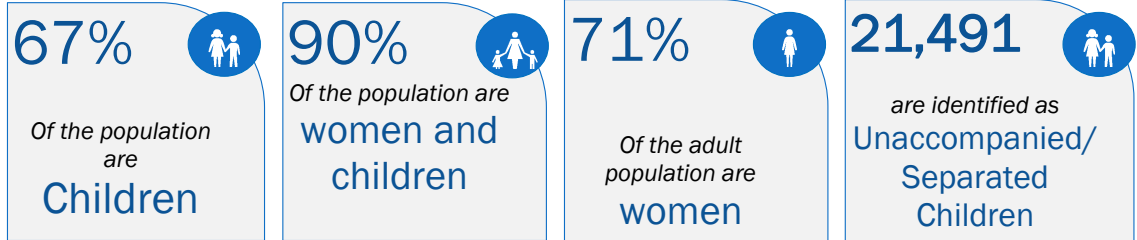

Key Statistics