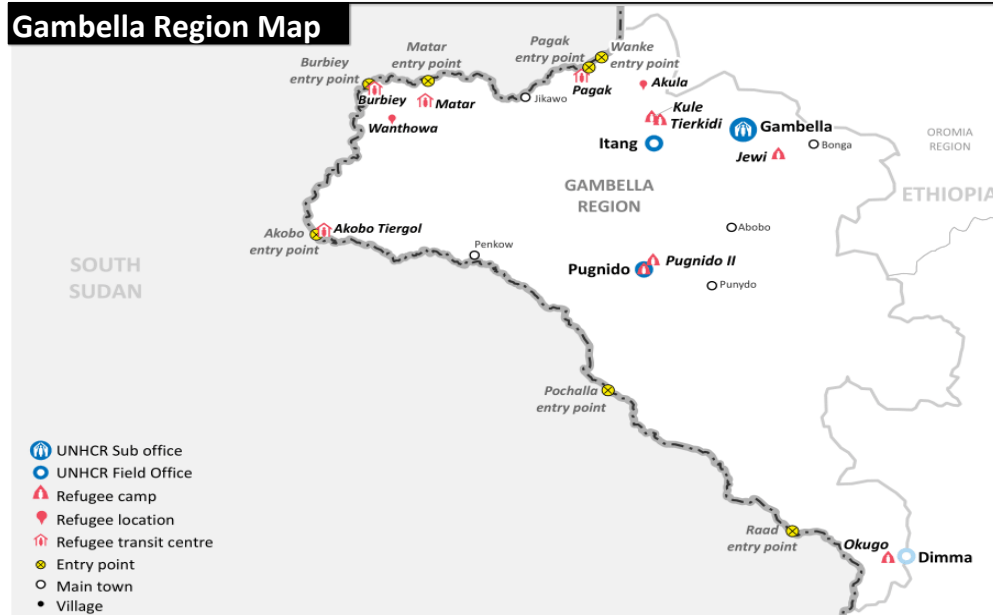

# South Sudanese new arrivals in Gambella - Post 15<sup>th</sup> December 2013 (as of 19-February-2016)

## Gambella Region Map

**TOTAL ARRIVALS** **220,758** PERSONS (\*)

**AVERAGE ARRIVALS per day since start of 2014** **283** PERSONS

**AVERAGE ARRIVALS per day since last week** **1** PERSONS

Entry Points	Cumulative total 1 <sup>st</sup> to 29 <sup>th</sup> February	Refugees transferred to camps (in February)	New Arrivals awaiting transfers to camps
Pagak	0	0	0
Akobo	0	0	0
Pochalla	0	0	0
Raad	7	7	0
Burbiey	0	0	0
Matar	0	0	0
Addis-Ababa	0	0	0
Wanke	0	0	0
<b>Total</b>	<b>7</b>	<b>7</b>	<b>0</b>

## Arrivals by Month

## Arrivals Transfer Statistics

\*- This figure does not include the old caseload of 48,461 South Sudanese refugees registered pre 15th December 2013 [Breakdown: Pugnido = 44,177; Okugo = 4,284]. In addition to 220,758 South Sudanese refugees in Gambella region, there are 321 refugees in Addis and 11,174 refugees at the camps in Assosa [Pre 15th Dec 2013 = 6,129; Post 15th Dec 2013 = 5,045]