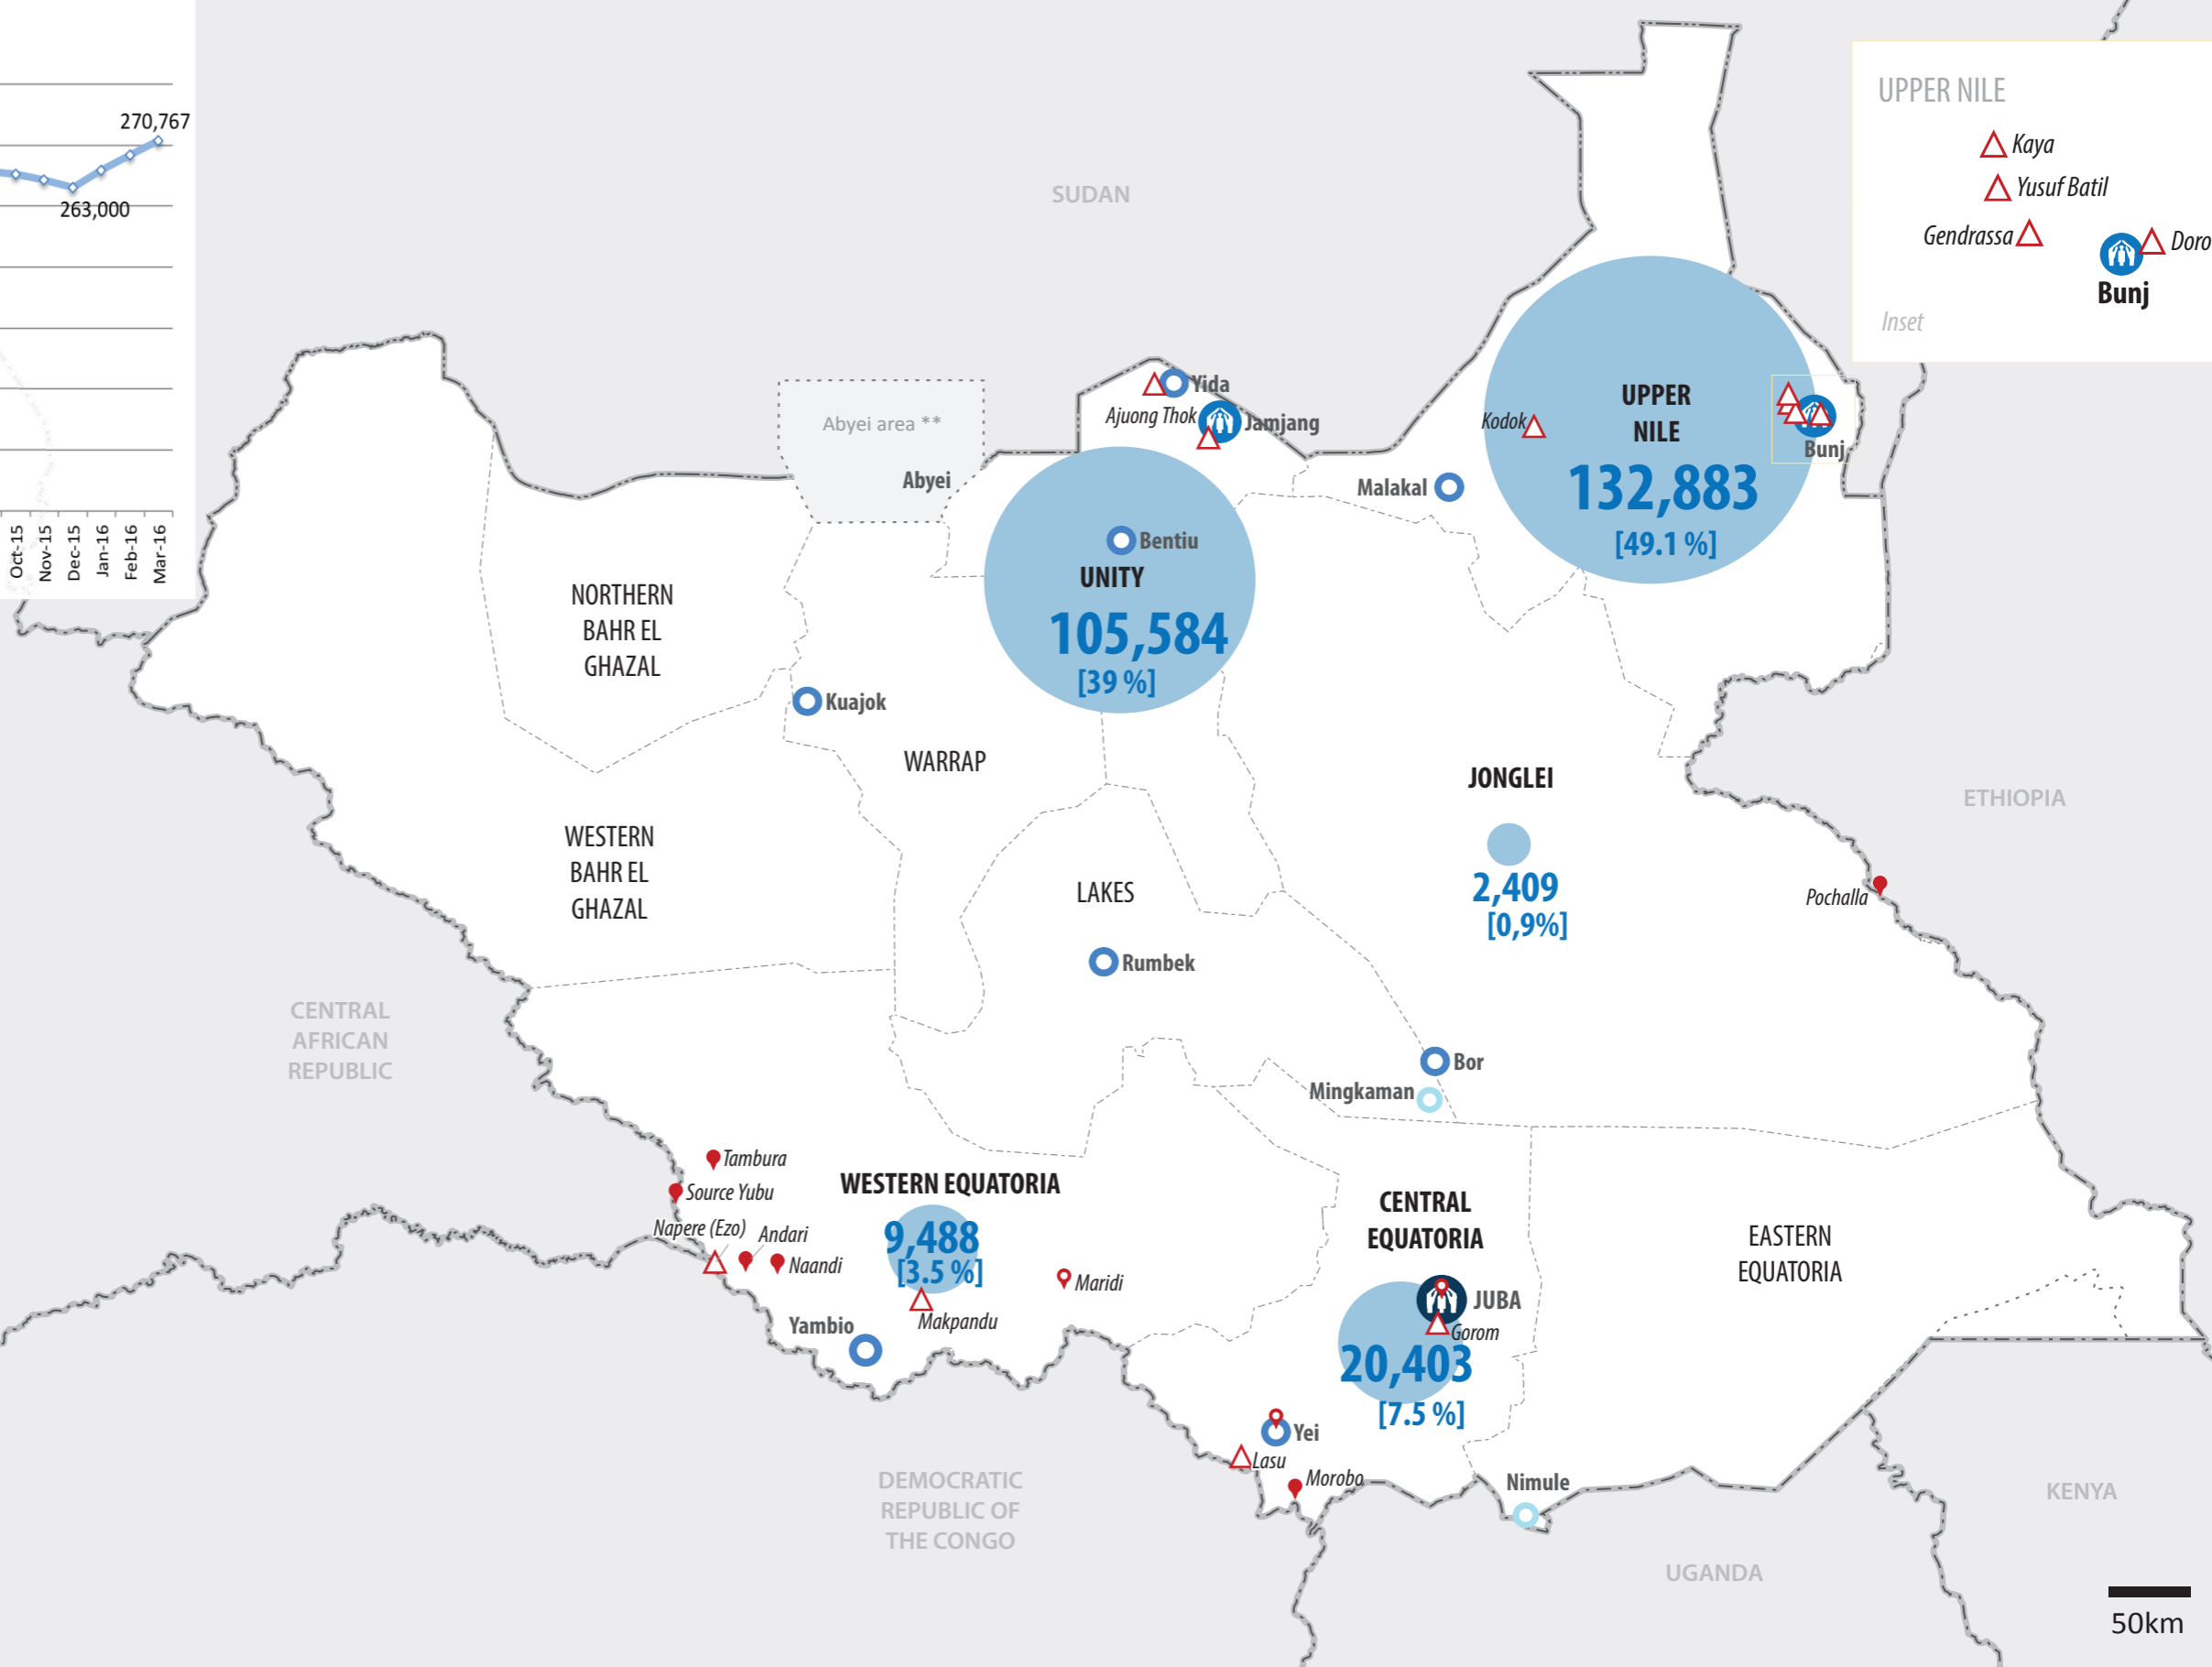

Refugees population trends by month | 2014 - 2016

 **270,767**
total refugees hosted
in South Sudan

UPPER NILE

- Kaya
- Yusuf Batil
- Gendrassa
- Doro
- Bunj

Inset

- UNHCR Country Office
- UNHCR Sub Office
- UNHCR Field Office
- UNHCR Field Unit
- Refugee settlement
- Refugee location
- Urban refugee location
- International boundary
- Undetermined boundary*
- State boundary

The boundaries and names shown and the designations used on this map do not imply official endorsement or acceptance by the United Nations. * Final boundary between the Republic of Sudan and the Republic of South Sudan has not yet been determined. ** Final status of the Abyei area is not yet determined.