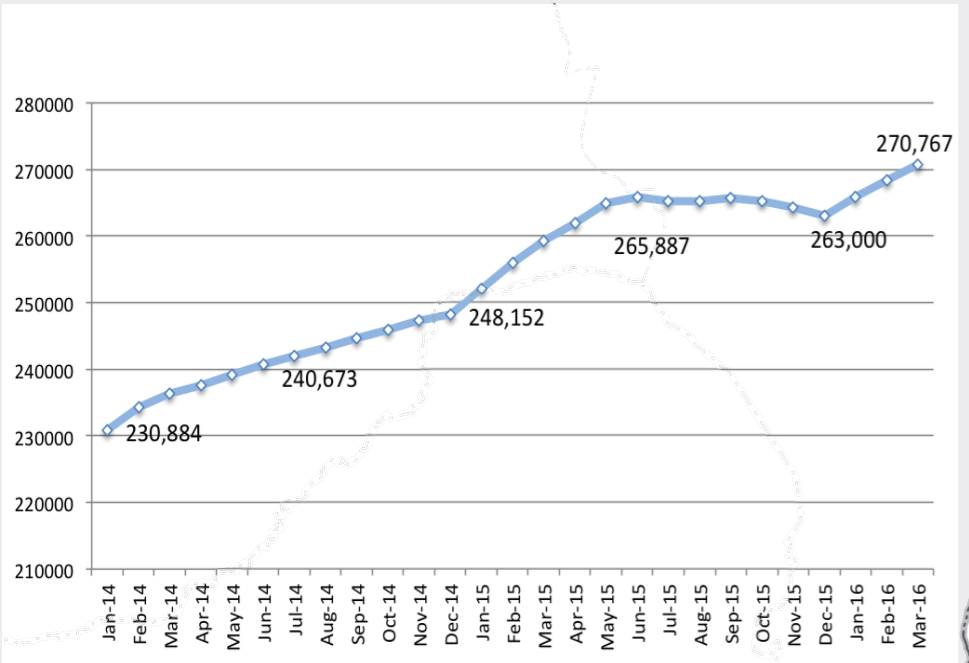

Refugees population trends by month | 2014 - 2016

 **270,767**
total refugees hosted
in South Sudan

UPPER NILE

- Kaya
- Yusuf Batil
- Gendrassa
- Doro
- Bunj

Inset

- UNHCR Country Office
- UNHCR Sub Office
- UNHCR Field Office
- UNHCR Field Unit
- Refugee settlement
- Refugee location
- Urban refugee location
- International boundary
- Undetermined boundary*
- State boundary

The boundaries and names shown and the designations used on this map do not imply official endorsement or acceptance by the United Nations. * Final boundary between the Republic of Sudan and the Republic of South Sudan has not yet been determined. ** Final status of the Abyei area is not yet determined.