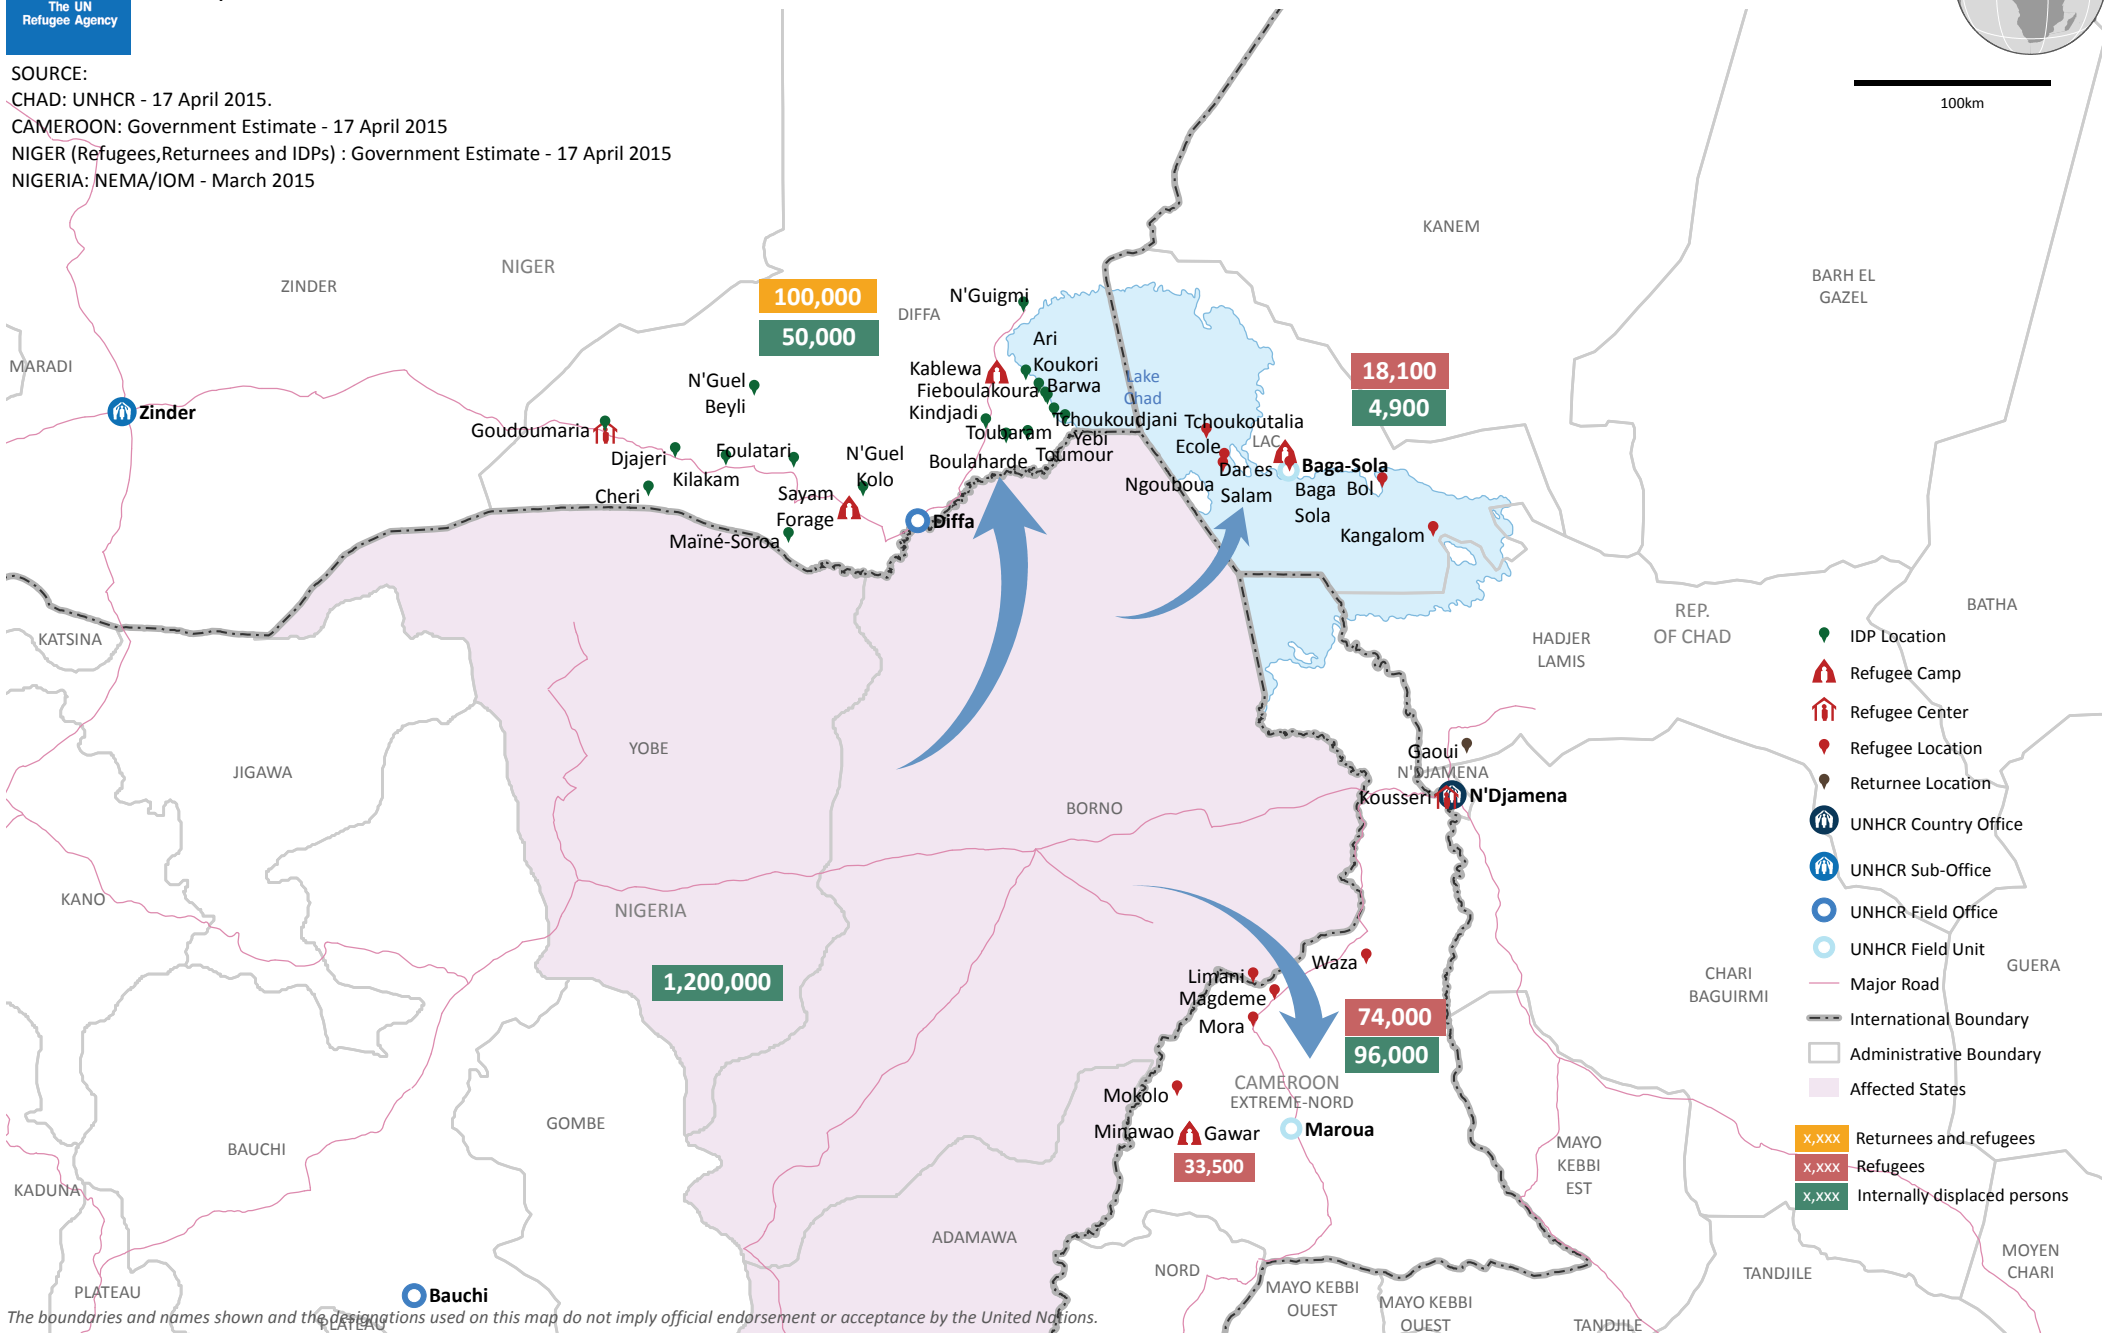

# Nigeria Situation: Operational context map

17 Apr 2015

**SOURCE:**

CHAD: UNHCR - 17 April 2015.  
CAMEROON: Government Estimate - 17 April 2015  
NIGER (Refugees, Returnees and IDPs) : Government Estimate - 17 April 2015  
NIGERIA: NEMA/IOM - March 2015

The boundaries and names shown and the designations used on this map do not imply official endorsement or acceptance by the United Nations.