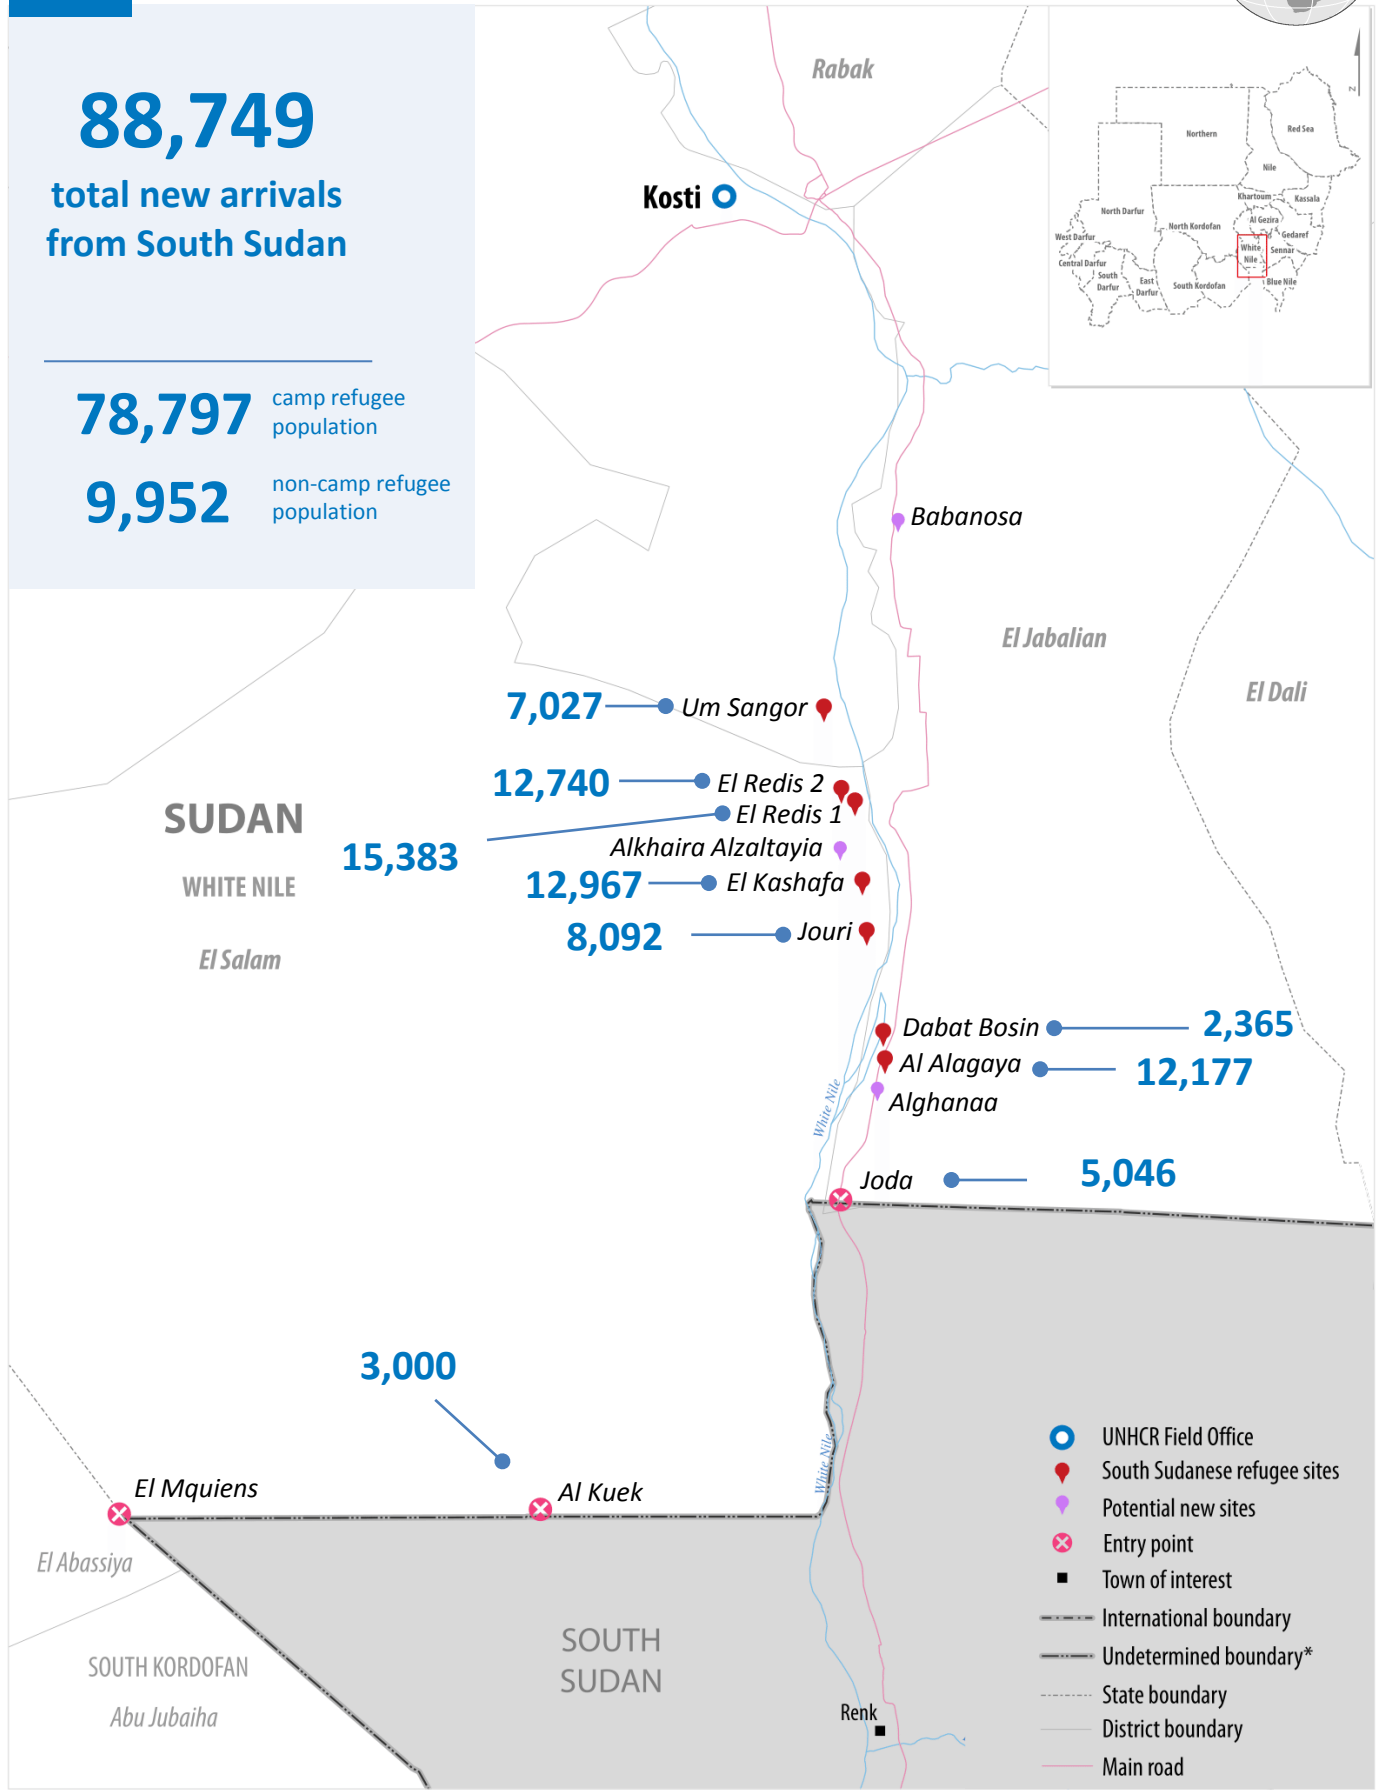

**88,749**  
total new arrivals  
from South Sudan

**78,797** camp refugee  
population

**9,952** non-camp refugee  
population

- UNHCR Field Office
- South Sudanese refugee sites
- Potential new sites
- ⊗ Entry point
- Town of interest
- International boundary
- Undetermined boundary\*
- - - State boundary
- District boundary
- Main road

The boundaries and names shown and the designations used on this map do not imply official endorsement or acceptance by the United Nations. \* Final boundary between the Republic of Sudan and the Republic of South Sudan has not yet been determined.