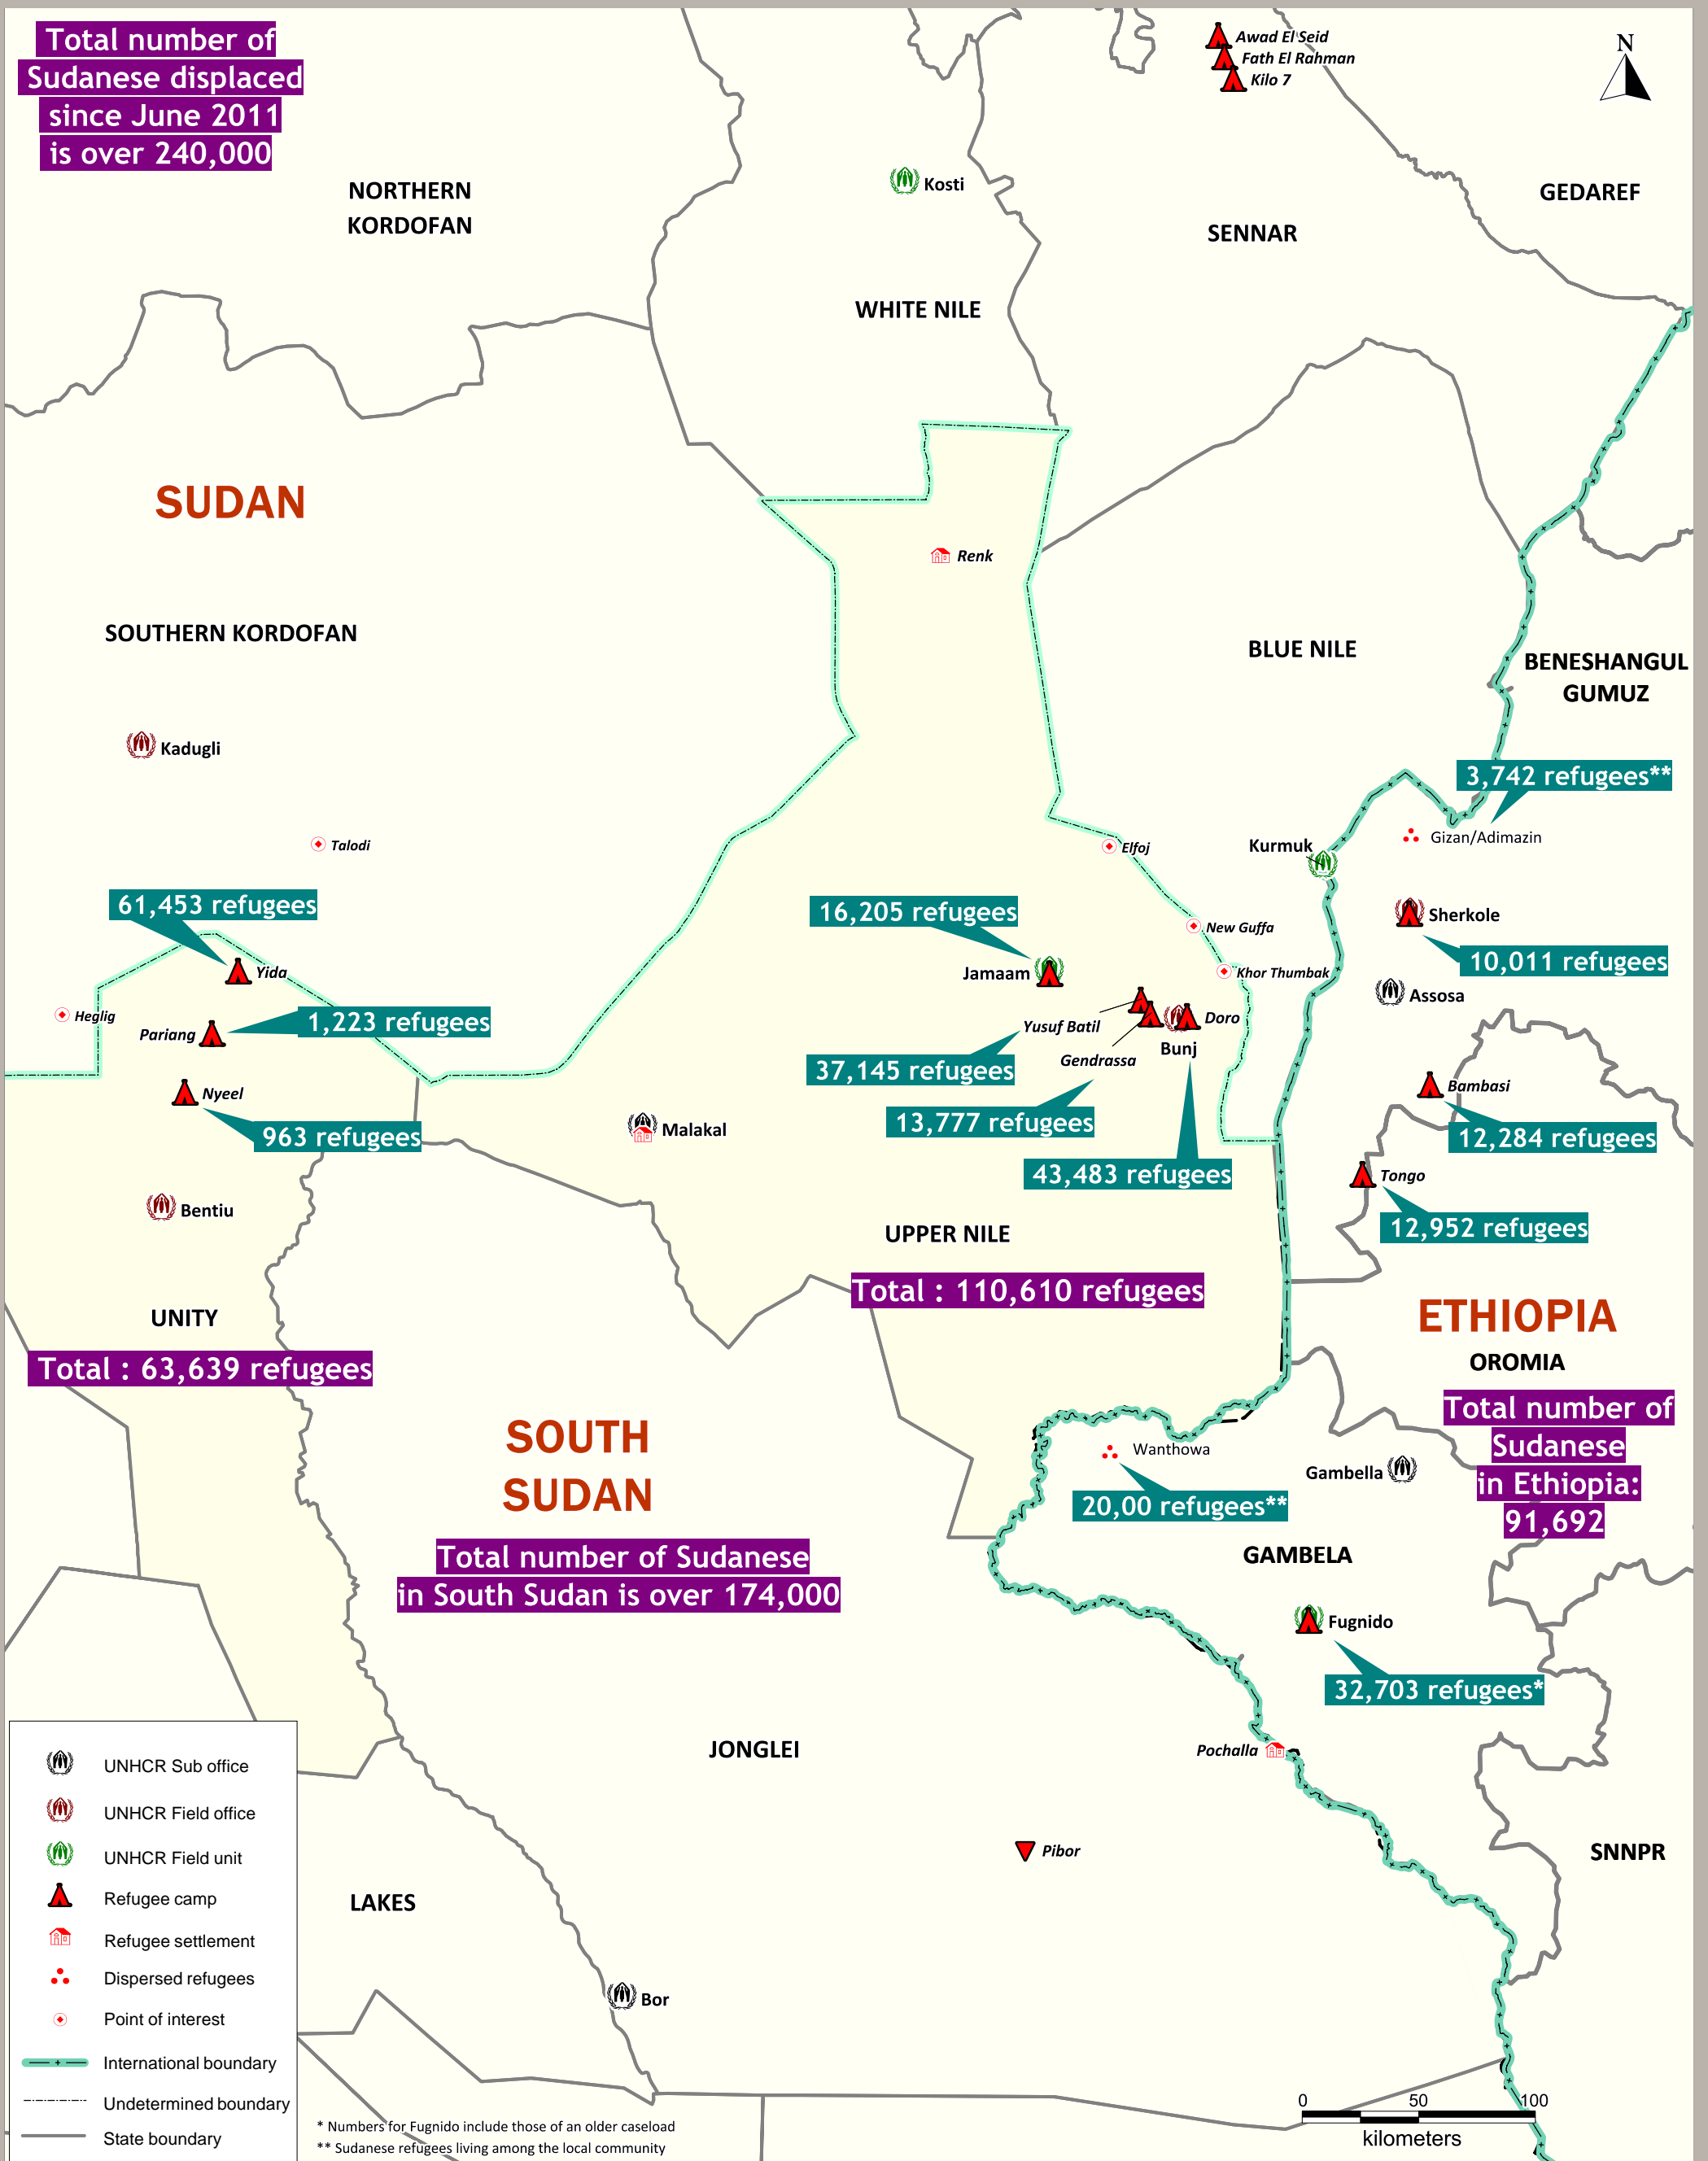

Registered Sudanese Refugee Population in Ethiopia and South Sudan

As of 24 October 2012

Geographic Information Systems and Mapping Unit
 UNHCR Regional Support Hub in Nairobi
 Tel.: +254 20 4222000 Email: kennarsh@unhcr.org

Sources:
 UNHCR, Global Insight digital mapping © 1998
 Europa Technologies Ltd.

The boundaries and names shown and the designations used on this map do not imply official endorsement or acceptance by the United Nations.

Total number of Sudanese displaced since June 2011 is over 240,000

- UNHCR Sub office
- UNHCR Field office
- UNHCR Field unit
- Refugee camp
- Refugee settlement
- Dispersed refugees
- Point of interest
- International boundary
- Undetermined boundary
- State boundary

* Numbers for Fugnido include those of an older caseload
 ** Sudanese refugees living among the local community

Figures shown in this map should be considered provisional