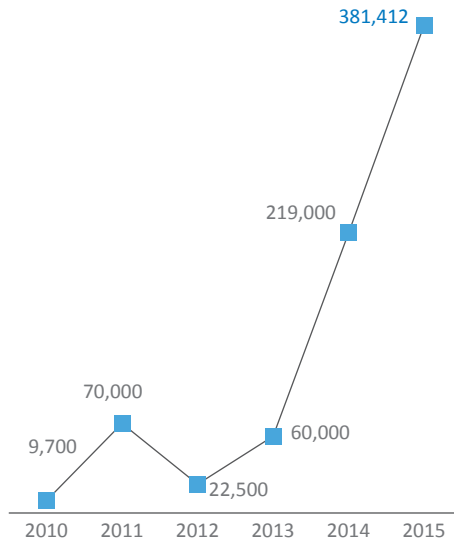

# Refugees and migrants crossing the Mediterranean to Europe

Overview of arrival trends as of 7 September 2015

2015 arrivals as of 7 September 2015

**381,412** arrivals by sea

**2,860** dead/missing

2014

**219,000** arrivals by sea

**3,500** dead/missing

## Evolution of sea arrivals to Europe

## Top 5 nationalities for the period Jan - Sep 2015