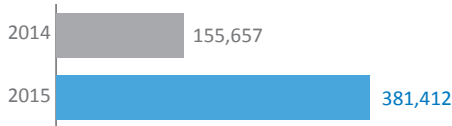

Refugees and migrants crossing the Mediterranean to Europe

Overview of arrival trends as of 7 September 2015

2015 arrivals as of 7 September 2015

381,412 arrivals by sea

2,860 dead/missing

2014

219,000 arrivals by sea

3,500 dead/missing

Comparison 2014 - 2015 (Jan-Sep)

Arrivals by sea