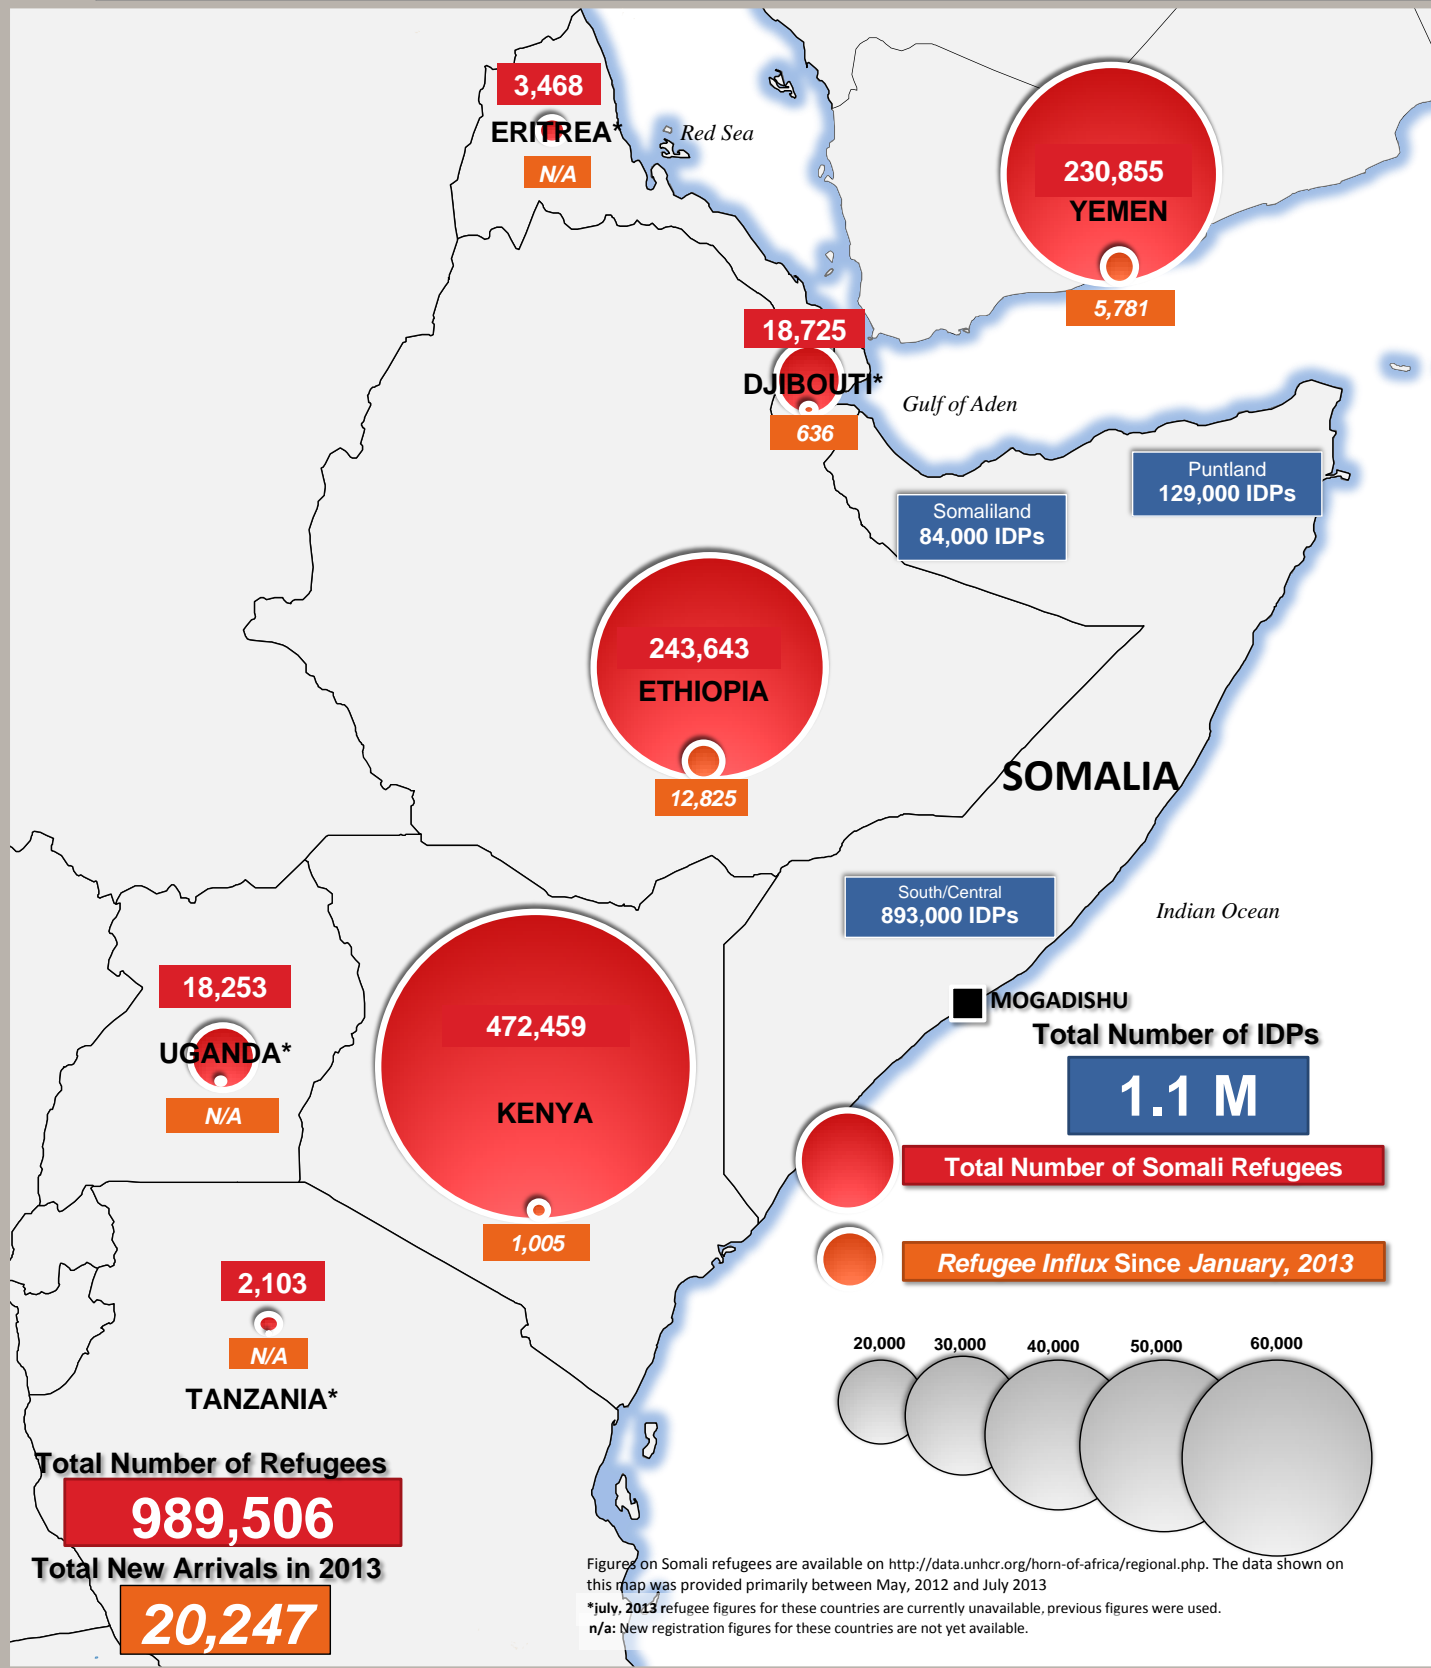

Somali Refugees in the Region

As of 22nd August 2013

UNHCR Somalia
Nairobi, Kenya

Sources:
UNHCR Offices, Various IDP assessments including the Somalia IASC PMT project Global Insight digital mapping © 1999 Europa Technologies Ltd.

The boundaries and names shown and the designations used on this map do not imply official endorsement or acceptance by the United Nations.

Figures on Somali refugees are available on <http://data.unhcr.org/horn-of-africa/regional.php>. The data shown on this map was provided primarily between May, 2012 and July 2013

*July, 2013 refugee figures for these countries are currently unavailable, previous figures were used.

n/a: New registration figures for these countries are not yet available.