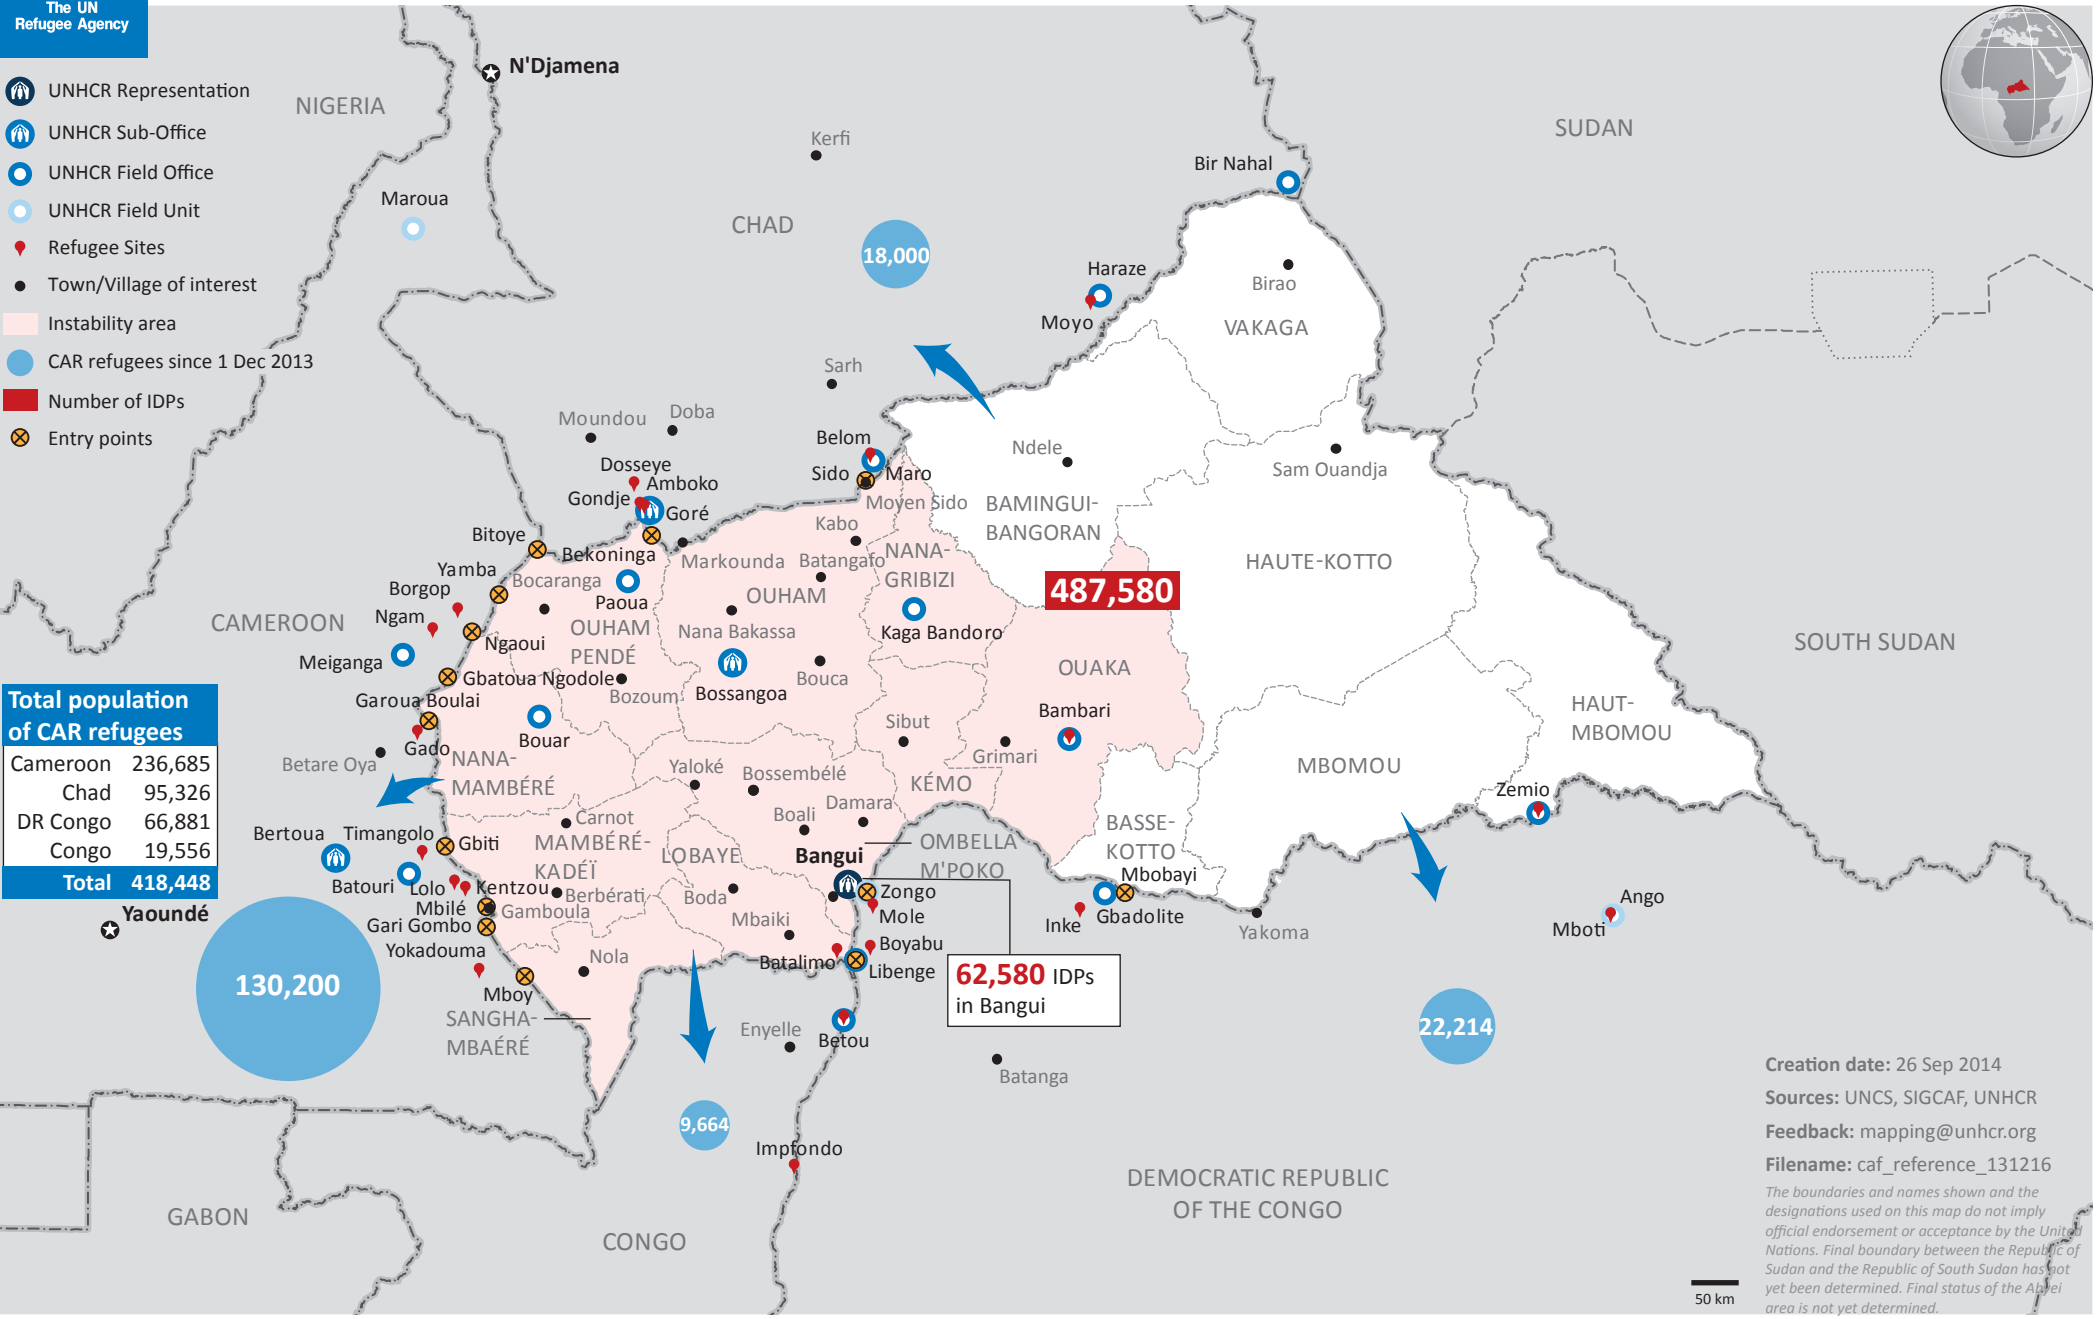

Central African Republic Emergency Situation

as of 26 September 2014

UNHCR Regional Bureau for Africa

- UNHCR Representation
- UNHCR Sub-Office
- UNHCR Field Office
- UNHCR Field Unit
- Refugee Sites
- Town/Village of interest
- Instability area
- CAR refugees since 1 Dec 2013
- Number of IDPs
- Entry points

Total population of CAR refugees	
Cameroon	236,685
Chad	95,326
DR Congo	66,881
Congo	19,556
Total	418,448

Creation date: 26 Sep 2014
 Sources: UNCS, SIGCAF, UNHCR
 Feedback: mapping@unhcr.org
 Filename: caf_reference_131216
 The boundaries and names shown and the designations used on this map do not imply official endorsement or acceptance by the United Nations. Final boundary between the Republic of Sudan and the Republic of South Sudan has not yet been determined. Final status of the Abyei area is not yet determined.