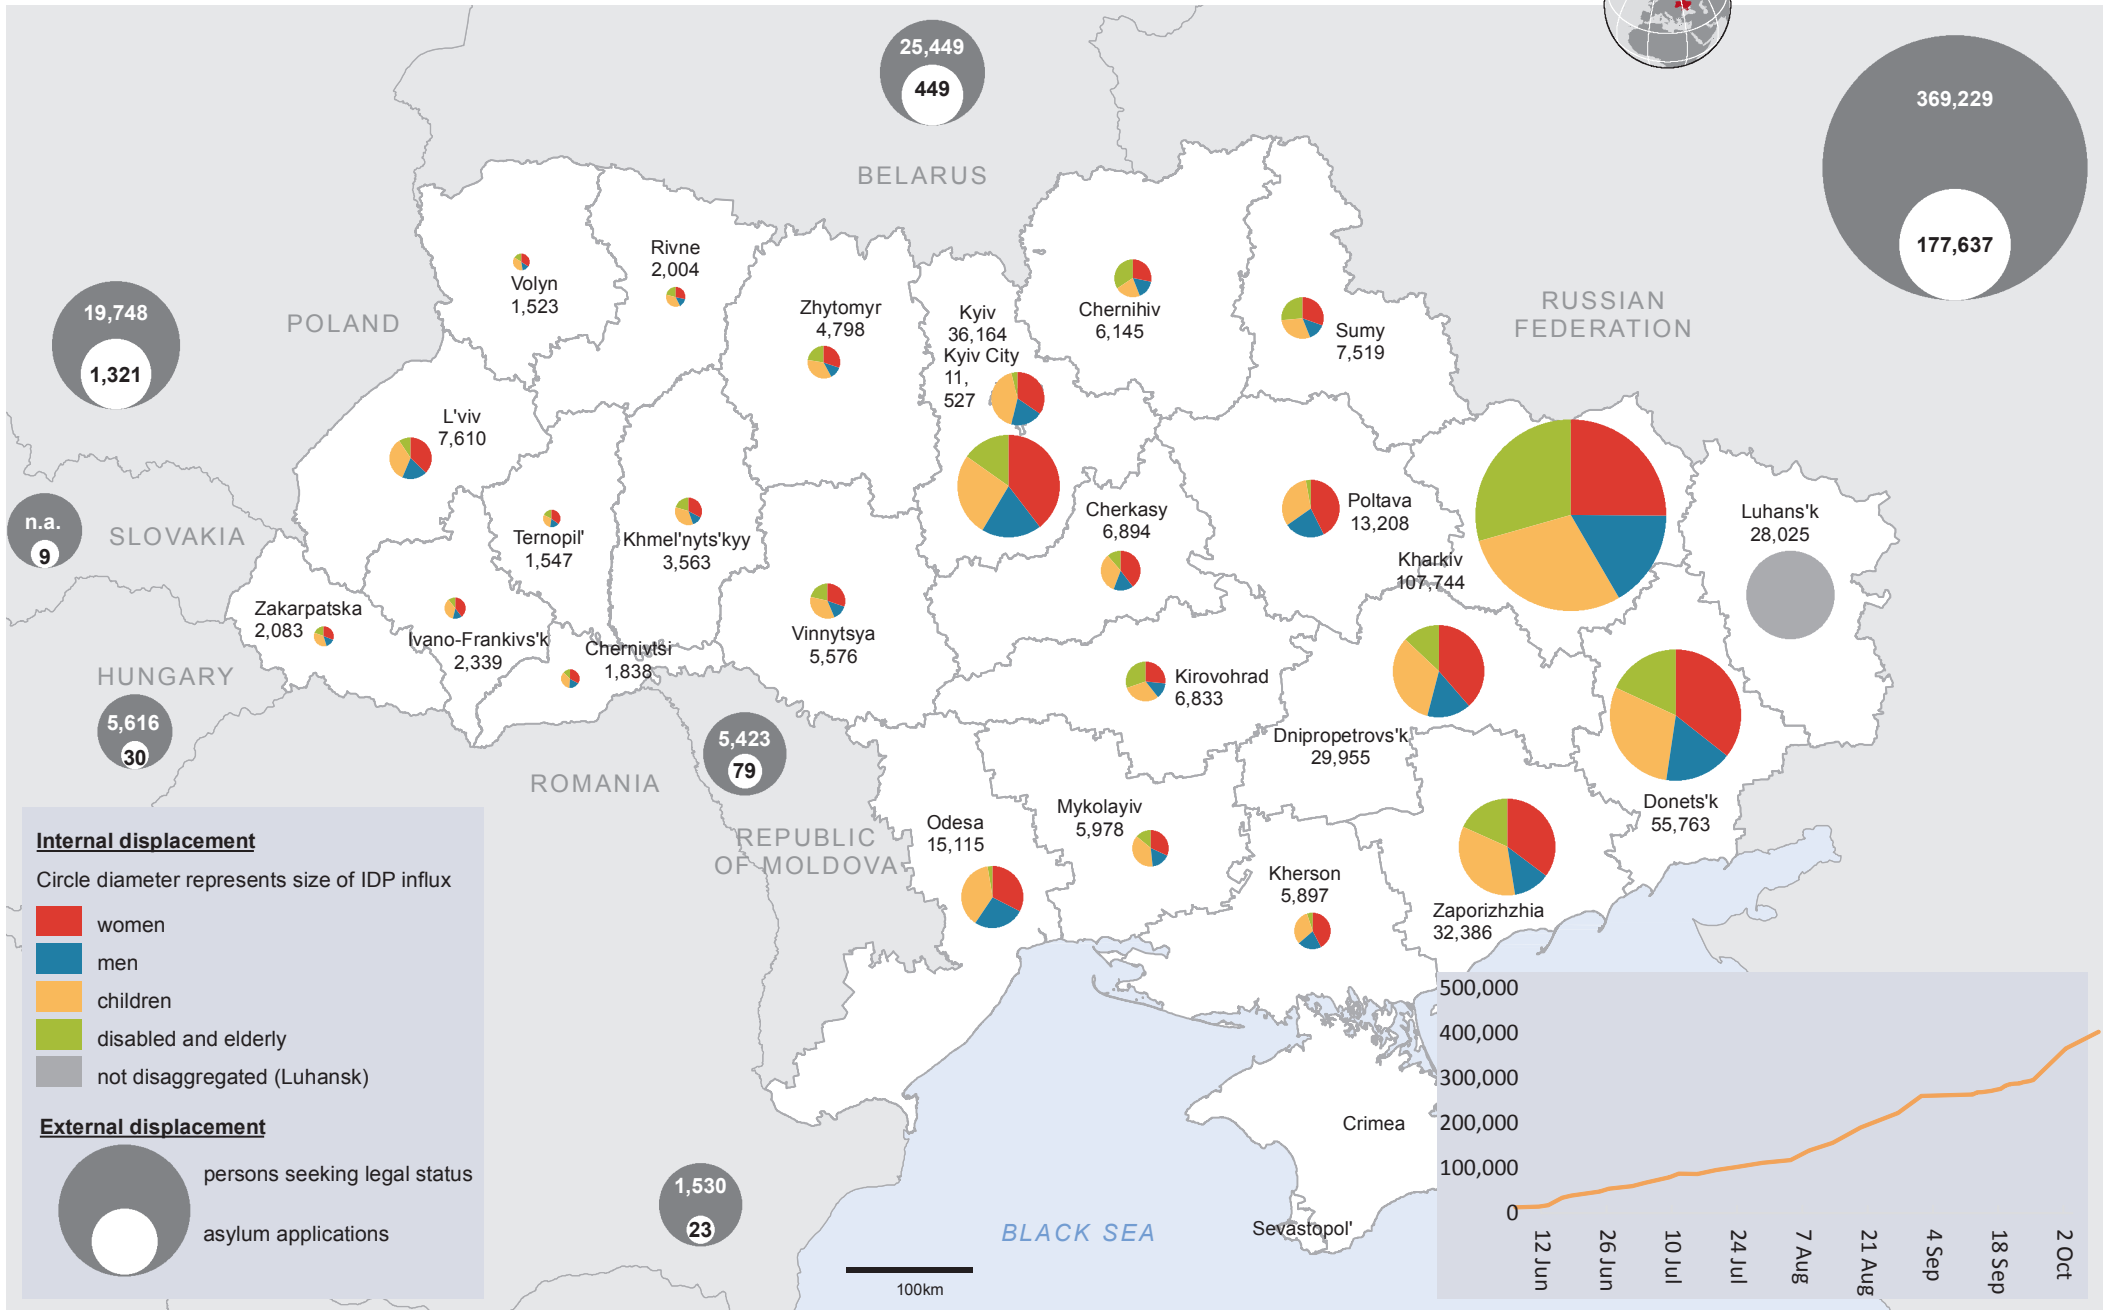

# Ukraine: Overview of population displacement (as of 9 October 2014)

The boundaries and names shown and the designations used on this map do not imply official endorsement or acceptance by the United Nations. **Internal Displacement:** Data provided by the State Emergency Service, Government of Ukraine, as of 9 October. Data are likely to be underestimates. **External displacement:** Figures reported to UNHCR by Government Asylum Authorities as of August for Hungary, Romania, and Slovakia; 20 September for Republic of Moldova, 15 September for Belarus, and 25 September for Poland, and reported by the Russian Federal Migration Service as of 25 September for the Russian Federation. | **Feedback:** haythornthwaite@un.org | **Document:** ukr displacement 3 October 2014 v1 **Creation date:** 09/10/2014