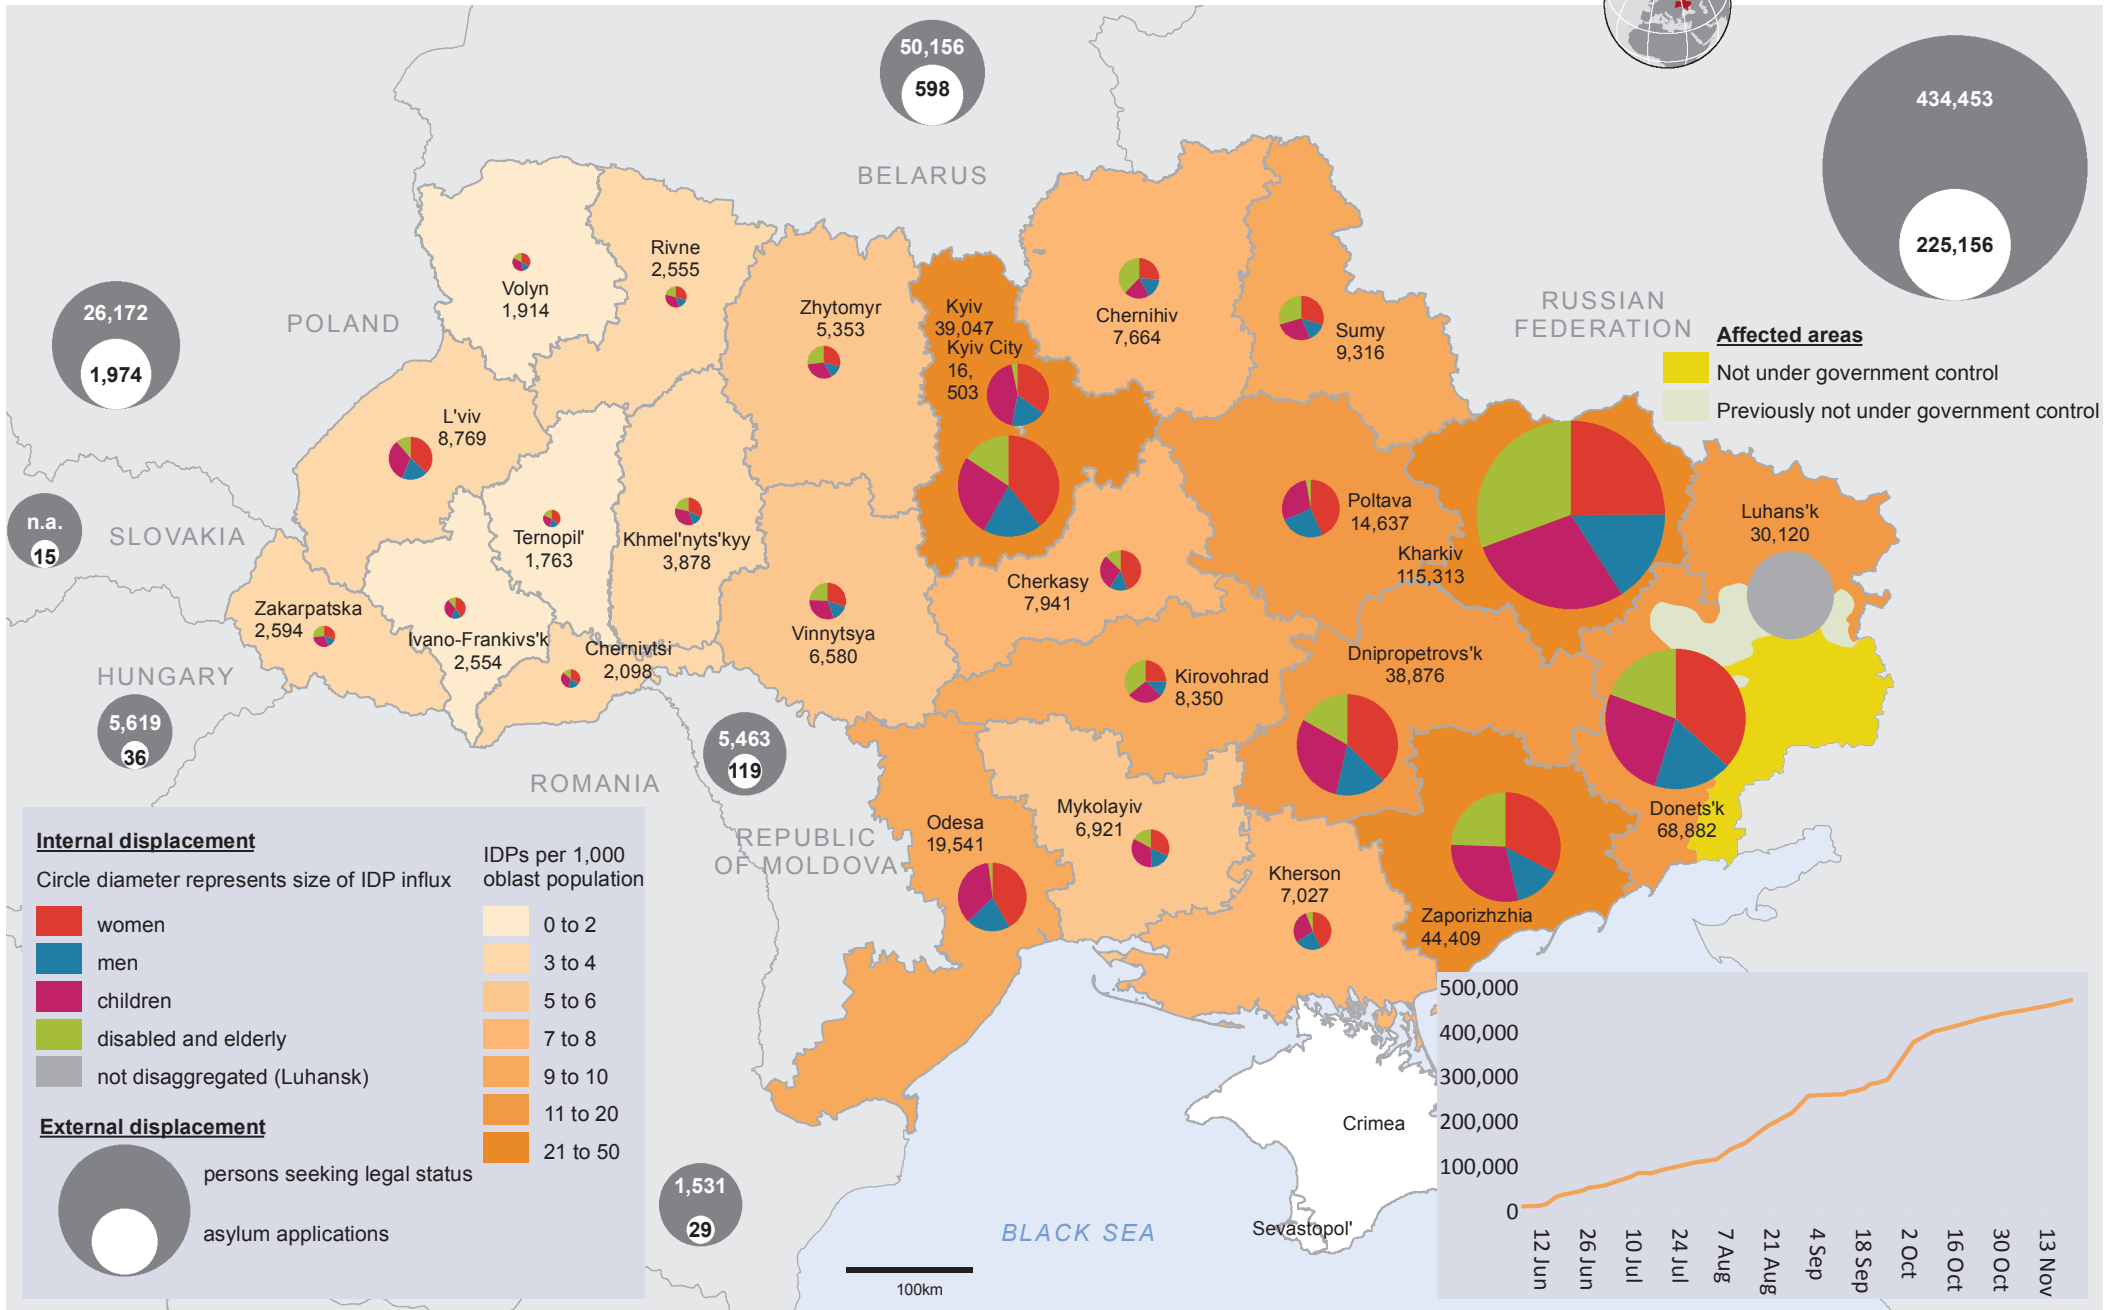

# Ukraine: Overview of population displacement (as of 20 November 2014)

The boundaries and names shown and the designations used on this map do not imply official endorsement or acceptance by the United Nations. **Internal Displacement:** Data provided by the State Emergency Service, Government of Ukraine, as of 20 November. Data are likely to be underestimates. **External displacement:** Figures reported to UNHCR by Government Asylum Authorities as of 31 October for Hungary (recently corrected downwards), Romania and Slovakia, 18 November for Poland, 19 November for Moldova, 20 November for Belarus, and as reported by the Russian Federal Migration Service as of 18 November for the Russian Federation. | **Feedback:** haythornthwaite@un.org | **Document:** ukr displacement 20 November 2014 v2 **Creation date:** 21/11/2014