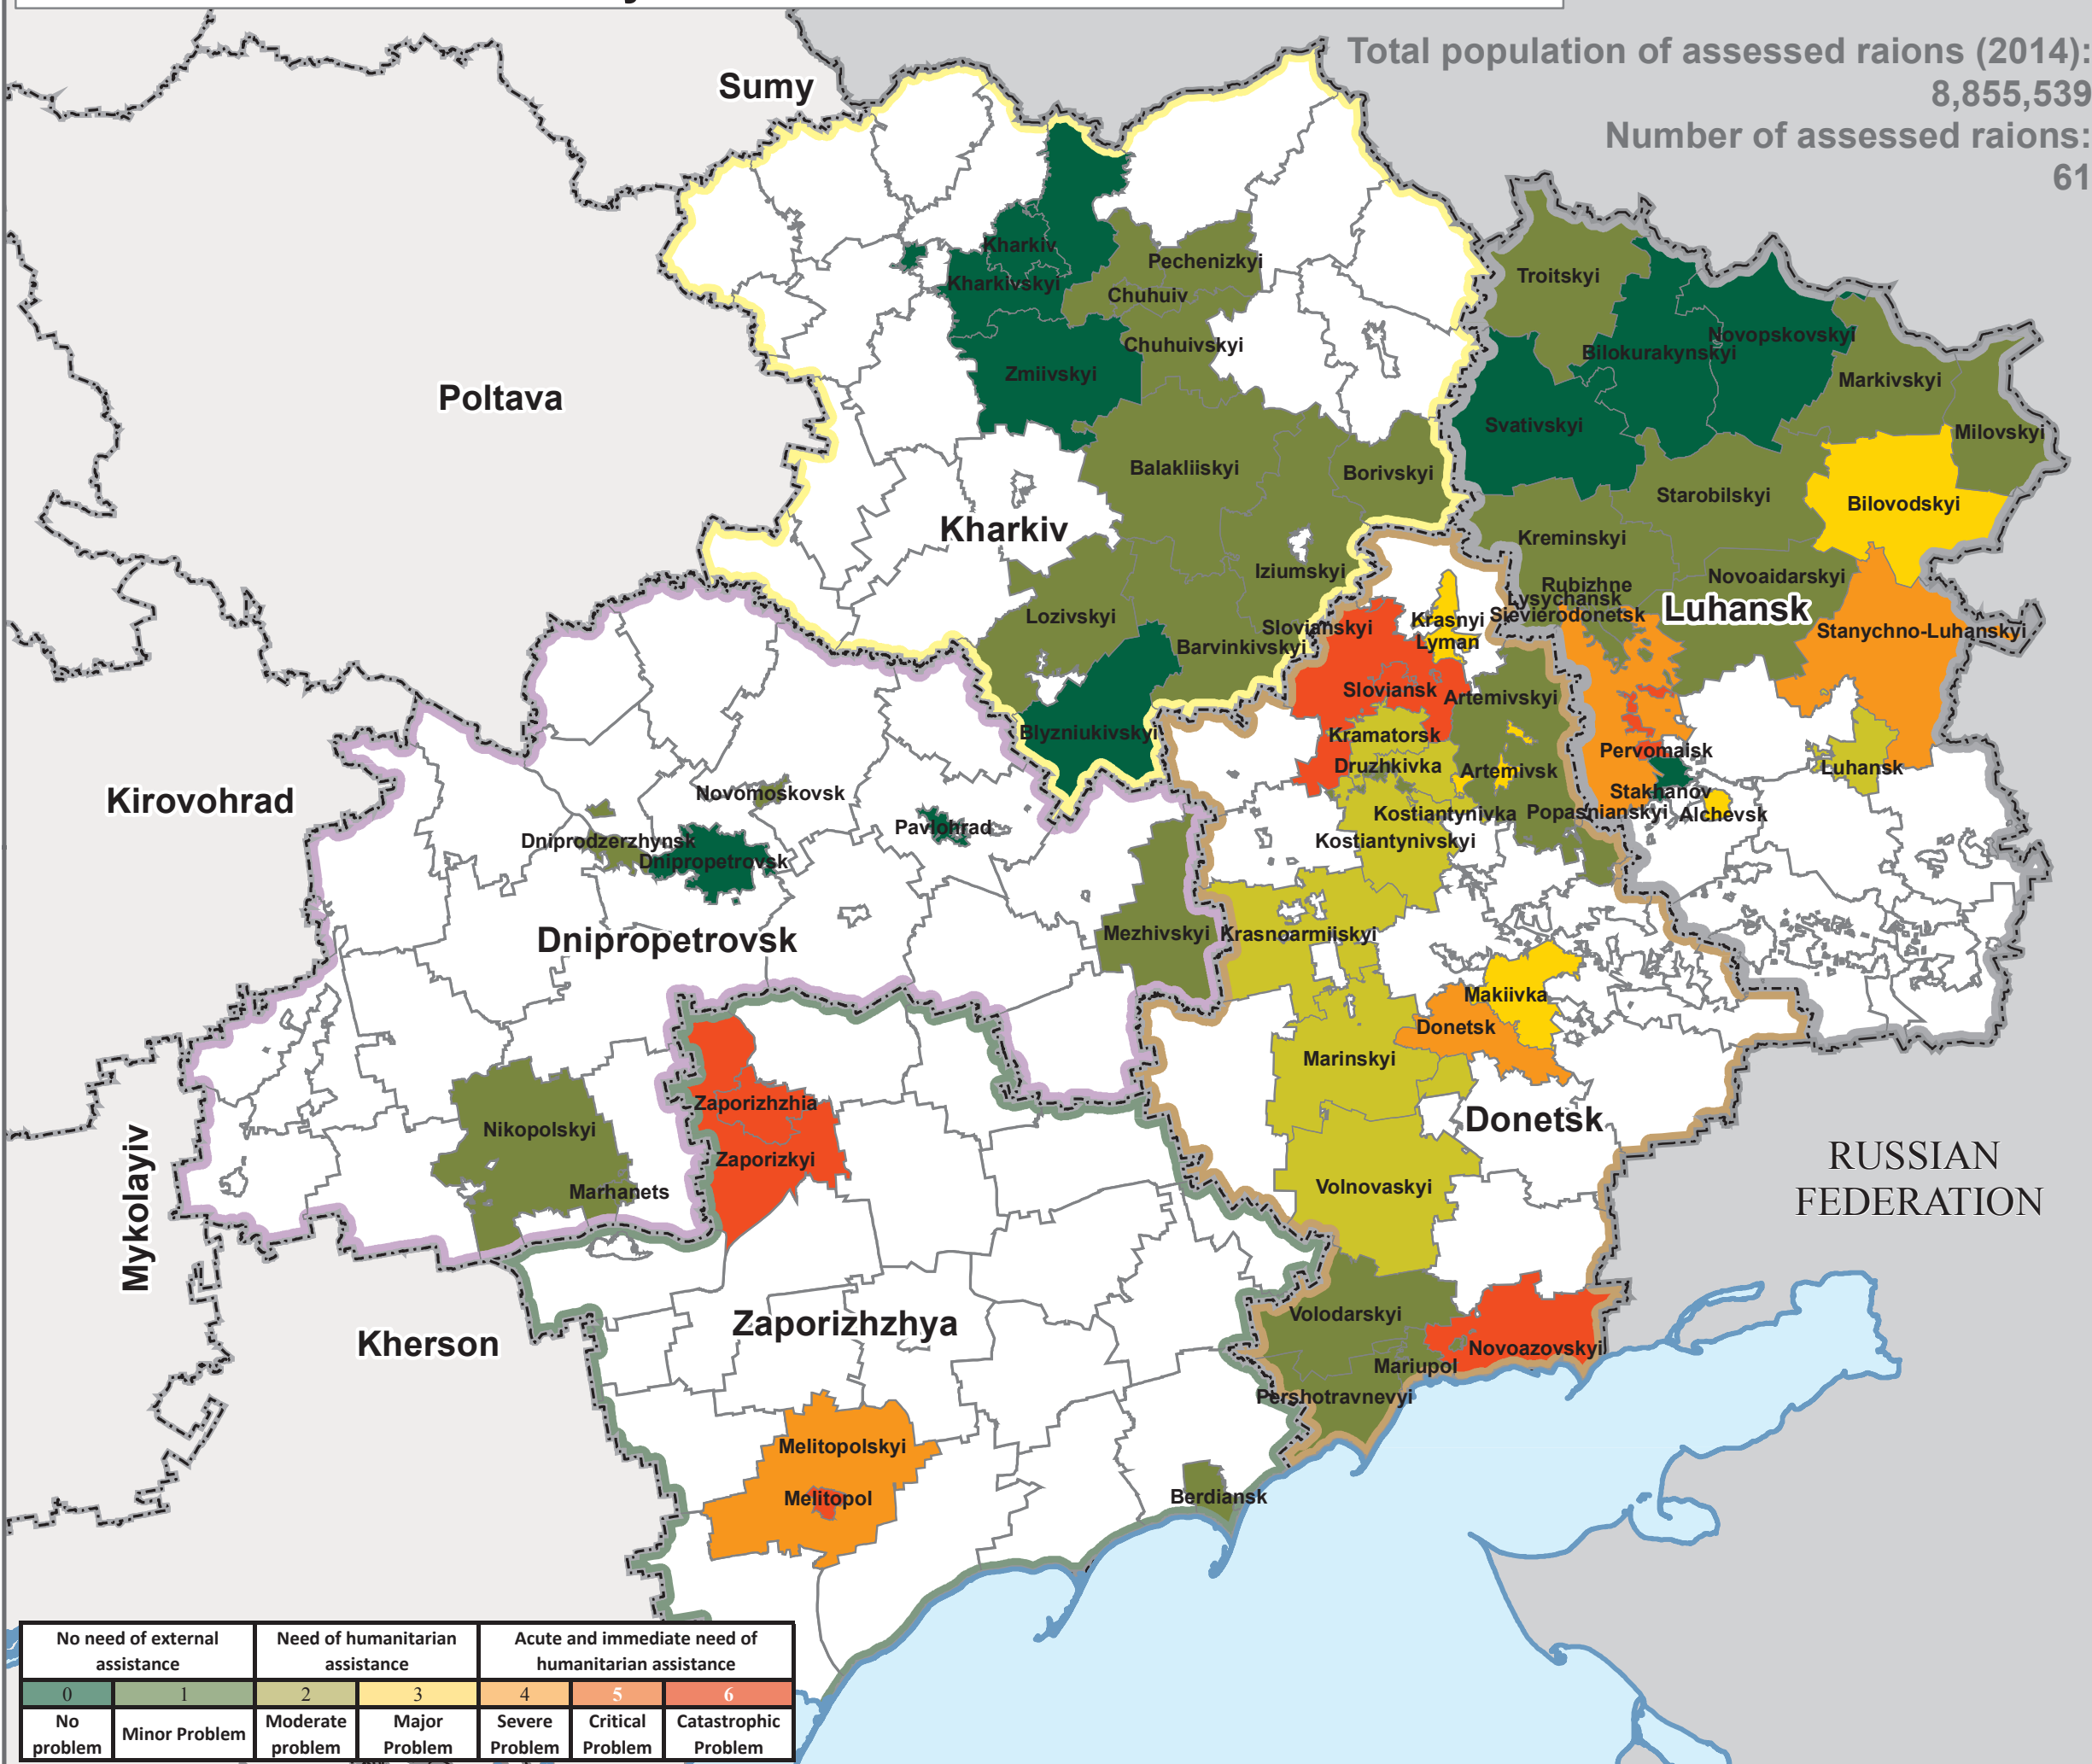

# Ukraine: Education Severity Scale: HSM November - December 2014

Total population of assessed raions (2014): 8,855,539  
 Number of assessed raions: 61

## Education Severity Score

Oblast	Raion	Education
Dnipropetrovsk	Dniprodzerzhynsk	1
Dnipropetrovsk	Dnipropetrovsk	0
Dnipropetrovsk	Mezhivskiyi	1
Dnipropetrovsk	Marhanets	1
Dnipropetrovsk	Nikopolskyi	1
Dnipropetrovsk	Novomoskovsk	1
Dnipropetrovsk	Pavlohrad	0
Donetsk	Artemivsk	3
Donetsk	Artemivskiyi	1
Donetsk	Donetsk	4
Donetsk	Druzhkivka	1
Donetsk	Kostiantynivka	2
Donetsk	Kostiantynivskiyi	2
Donetsk	Kramatorsk	2
Donetsk	Krasnoarmiiskiyi	2
Donetsk	Krasnyi Lyman	3
Donetsk	Makiivka	3
Donetsk	Marinskyi	2
Donetsk	Mariupol	1
Donetsk	Novoazovskiyi	5
Donetsk	Pershotravnevyi	1
Donetsk	Sloviansk	5
Donetsk	Slovianskyi	5
Donetsk	Volnovaskiyi	2
Donetsk	Volodarskyi	1
Kharkiv	Blyzniukivskiyi	0
Kharkiv	Borivskiyi	1
Kharkiv	Balakliiskiyi	1
Kharkiv	Barvinkivskiyi	1
Kharkiv	Chuhuiv	1
Kharkiv	Chuhuivskiyi	1
Kharkiv	Iziumskiyi	1
Kharkiv	Kharkiv	0
Kharkiv	Kharkivskiyi	0
Kharkiv	Lozivskiyi	1
Kharkiv	Pechenizkyi	1
Kharkiv	Zmiivskiyi	0
Luhansk	Alchevsk	3
Luhansk	Bilokurakynskiyi	0
Luhansk	Bilovodskiyi	3
Luhansk	Kreminskyyi	1
Luhansk	Luhansk	2
Luhansk	Lysychansk	1
Luhansk	Milovskiyi	1
Luhansk	Markivskiyi	1
Luhansk	Novopskovskiyi	0
Luhansk	Novoaidarskyi	1
Luhansk	Pervomaisk	5
Luhansk	Popasnianskyyi	4
Luhansk	Rubizhne	1
Luhansk	Sievierodonetsk	1
Luhansk	Stakhanov	0
Luhansk	Stanychno-Luhanskyi	4
Luhansk	Starobilskyyi	1
Luhansk	Svativskyyi	0
Luhansk	Troitskyi	1
Zaporizhzhya	Berdiansk	1
Zaporizhzhya	Melitopol	5
Zaporizhzhya	Melitopolskyi	4
Zaporizhzhya	Zaporizhzhia	5
Zaporizhzhya	Zaporizkyi	5

No need of external assistance		Need of humanitarian assistance		Acute and immediate need of humanitarian assistance		
0	1	2	3	4	5	6
No problem	Minor Problem	Moderate problem	Major Problem	Severe Problem	Critical Problem	Catastrophic Problem