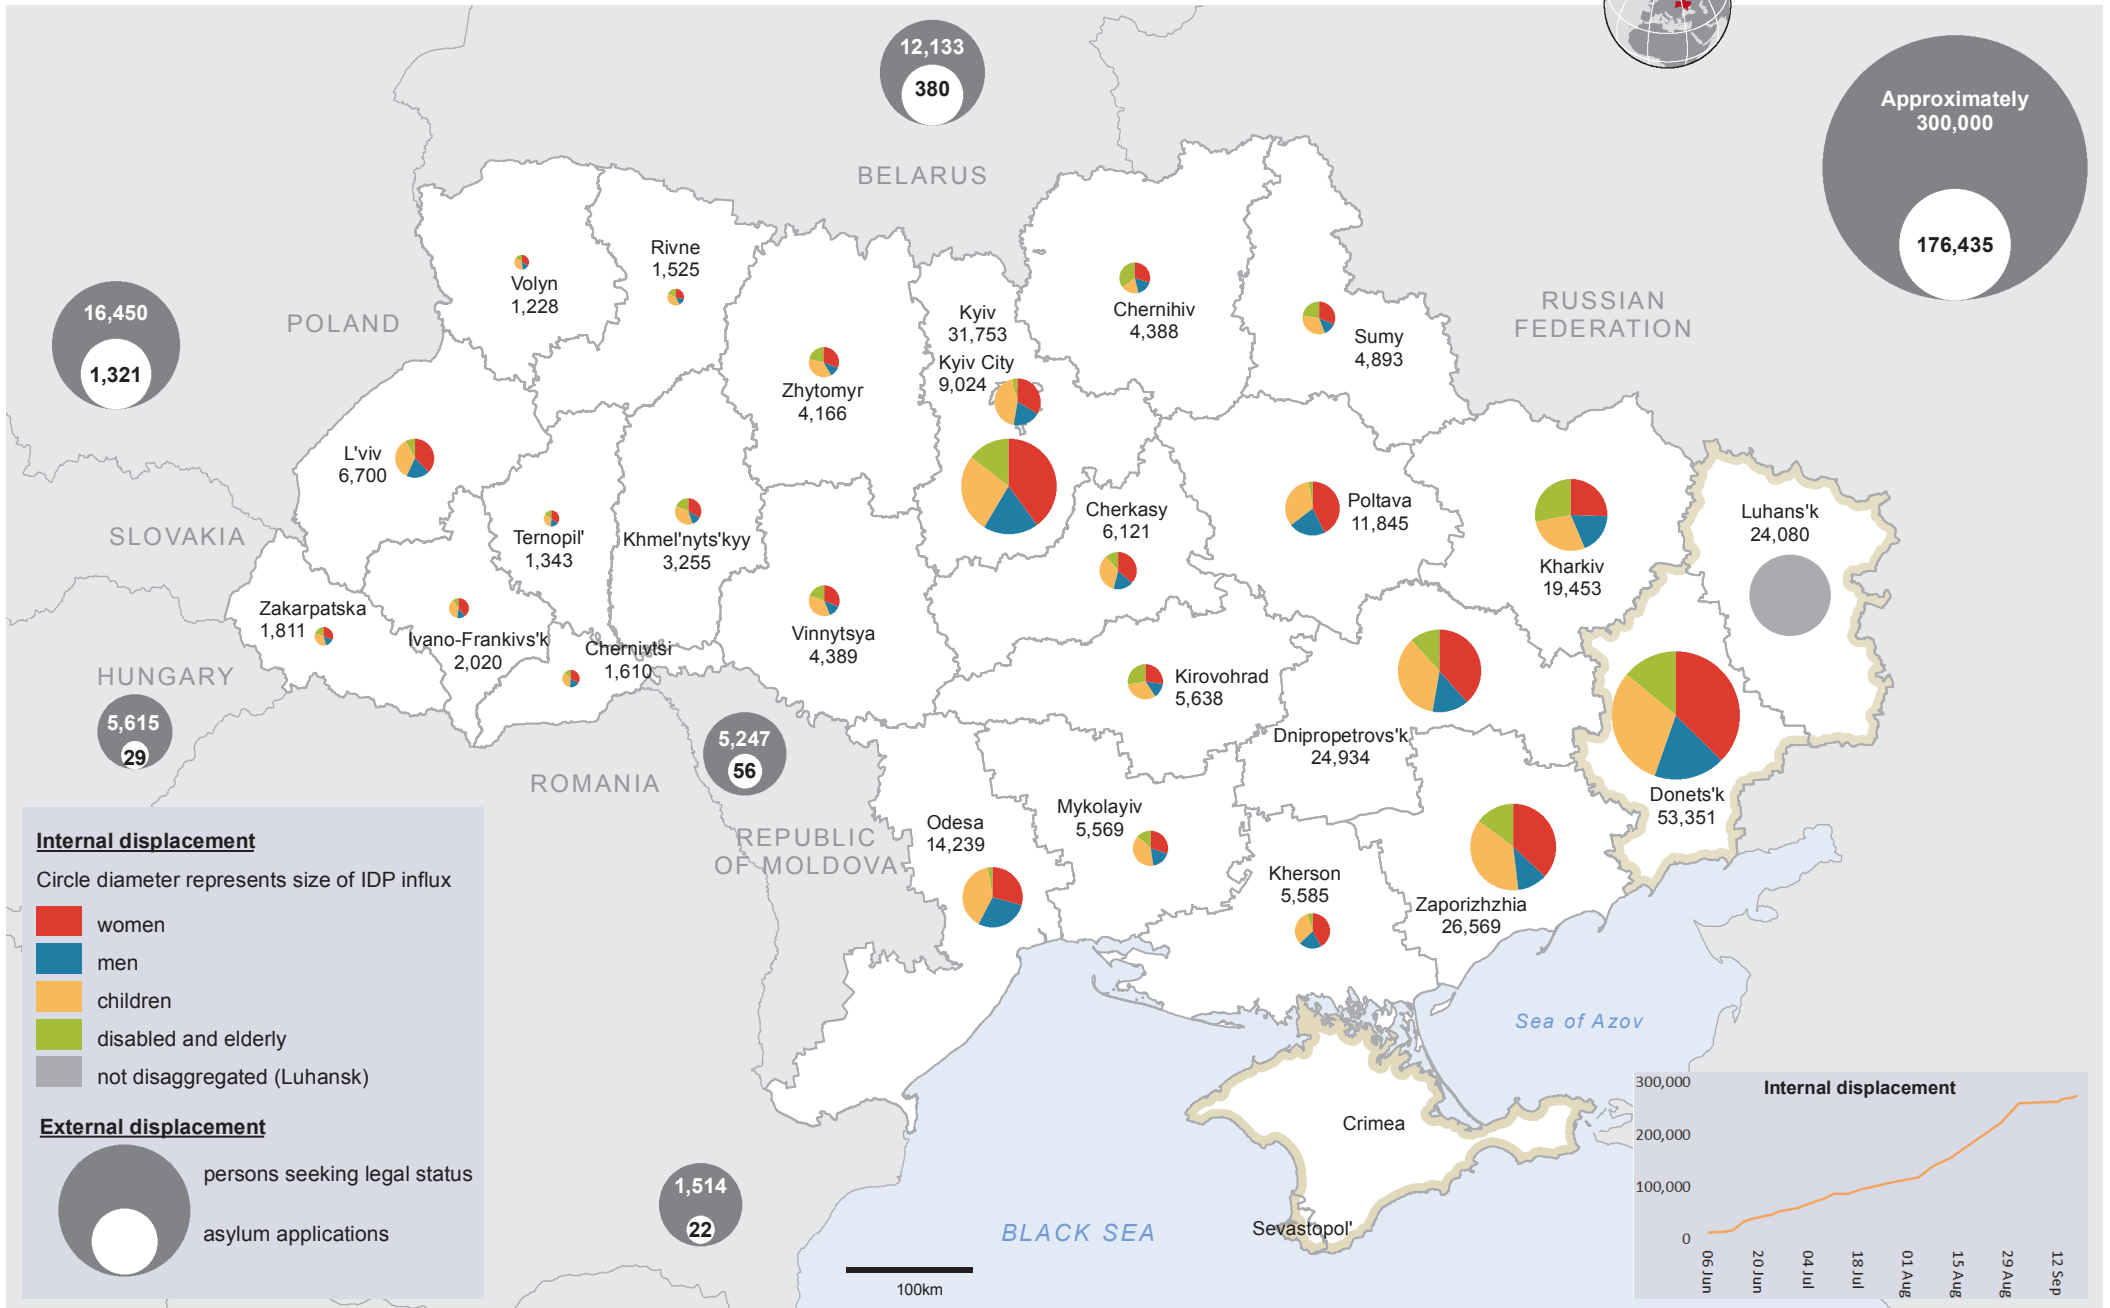

Ukraine: Overview of population displacement (as of 18 September 2014)

The boundaries and names shown and the designations used on this map do not imply official endorsement or acceptance by the United Nations. **Internal Displacement:** Data provided by the State Emergency Service, Government of Ukraine, as of 18 September. Data are likely to be underestimates. **External displacement:** Figures reported to UNHCR by Government Asylum Authorities as of 2 July for Romania, 1 September for Republic of Moldova, 16 July for Hungary, 1 September for Belarus, and 28 August for Poland, and reported by the Russian Federal Migration Service as of 16 September for the Russian Federation. | **Feedback:** haythornthwaite@un.org | **Document:** ukr_displacement_unhcr_20140919v5.5 **Creation date:** 2014-09-19