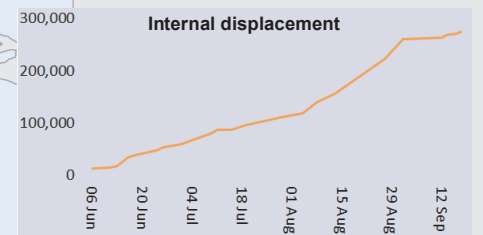

Ukraine: Overview of population displacement (as of 18 September 2014)

The boundaries and names shown and the designations used on this map do not imply official endorsement or acceptance by the United Nations. **Internal Displacement:** Data provided by the State Emergency Service, Government of Ukraine, as of 18 September. Data are likely to be underestimates. **External displacement:** Figures reported to UNHCR by Government Asylum Authorities as of 2 July for Romania, 1 September for Republic of Moldova, 16 July for Hungary, 1 September for Belarus, and 28 August for Poland, and reported by the Russian Federal Migration Service as of 16 September for the Russian Federation. | **Feedback:** haythornthwaite@un.org | **Document:** ukr_displacement_unhcr_20140919v5.5 **Creation date:** 2014-09-19