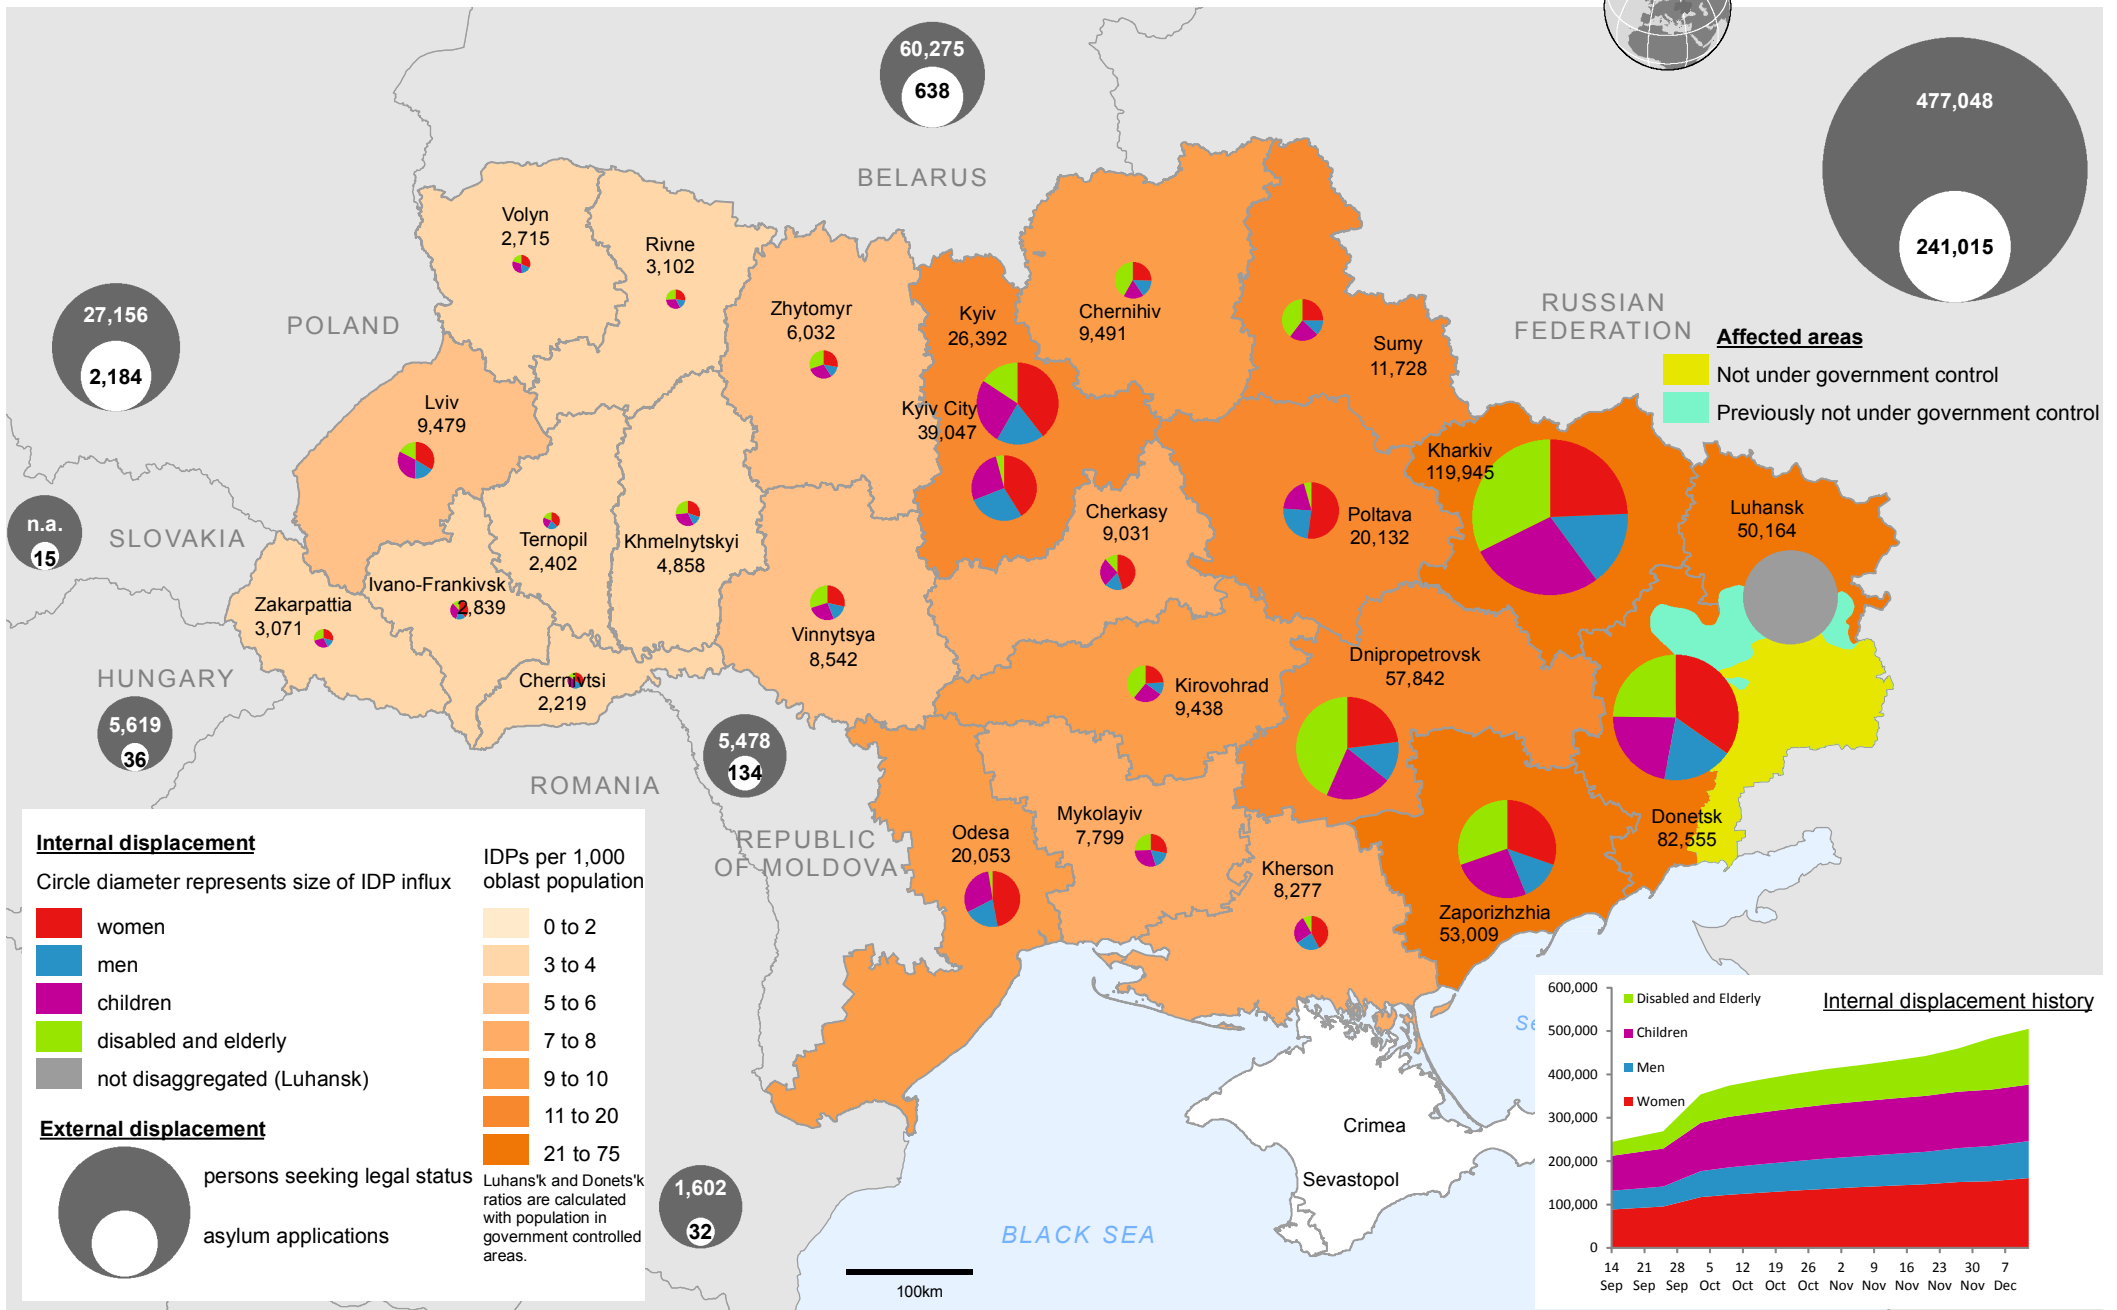

# Ukraine: Overview of population displacement (as of 18 December 2014)

The boundaries and names shown and the designations used on this map do not imply official endorsement or acceptance by the United Nations. **Internal Displacement:** Data provided by the State Emergency Service, Government of Ukraine, as of 4 December. Data are likely to be underestimates. **External displacement:** Figures reported to UNHCR by Government Asylum Authorities as of 30 November for Hungary, and Romania, 15 December for Poland, 17 December for Moldova, 18 December for Belarus, and as reported by the Russian Federal Migration Service as of 9 December for the Russian Federation. | **Feedback:** shubina@un.org | **Document:** ukr displacement 18 December 2014 **Creation date:** 19/12/2014