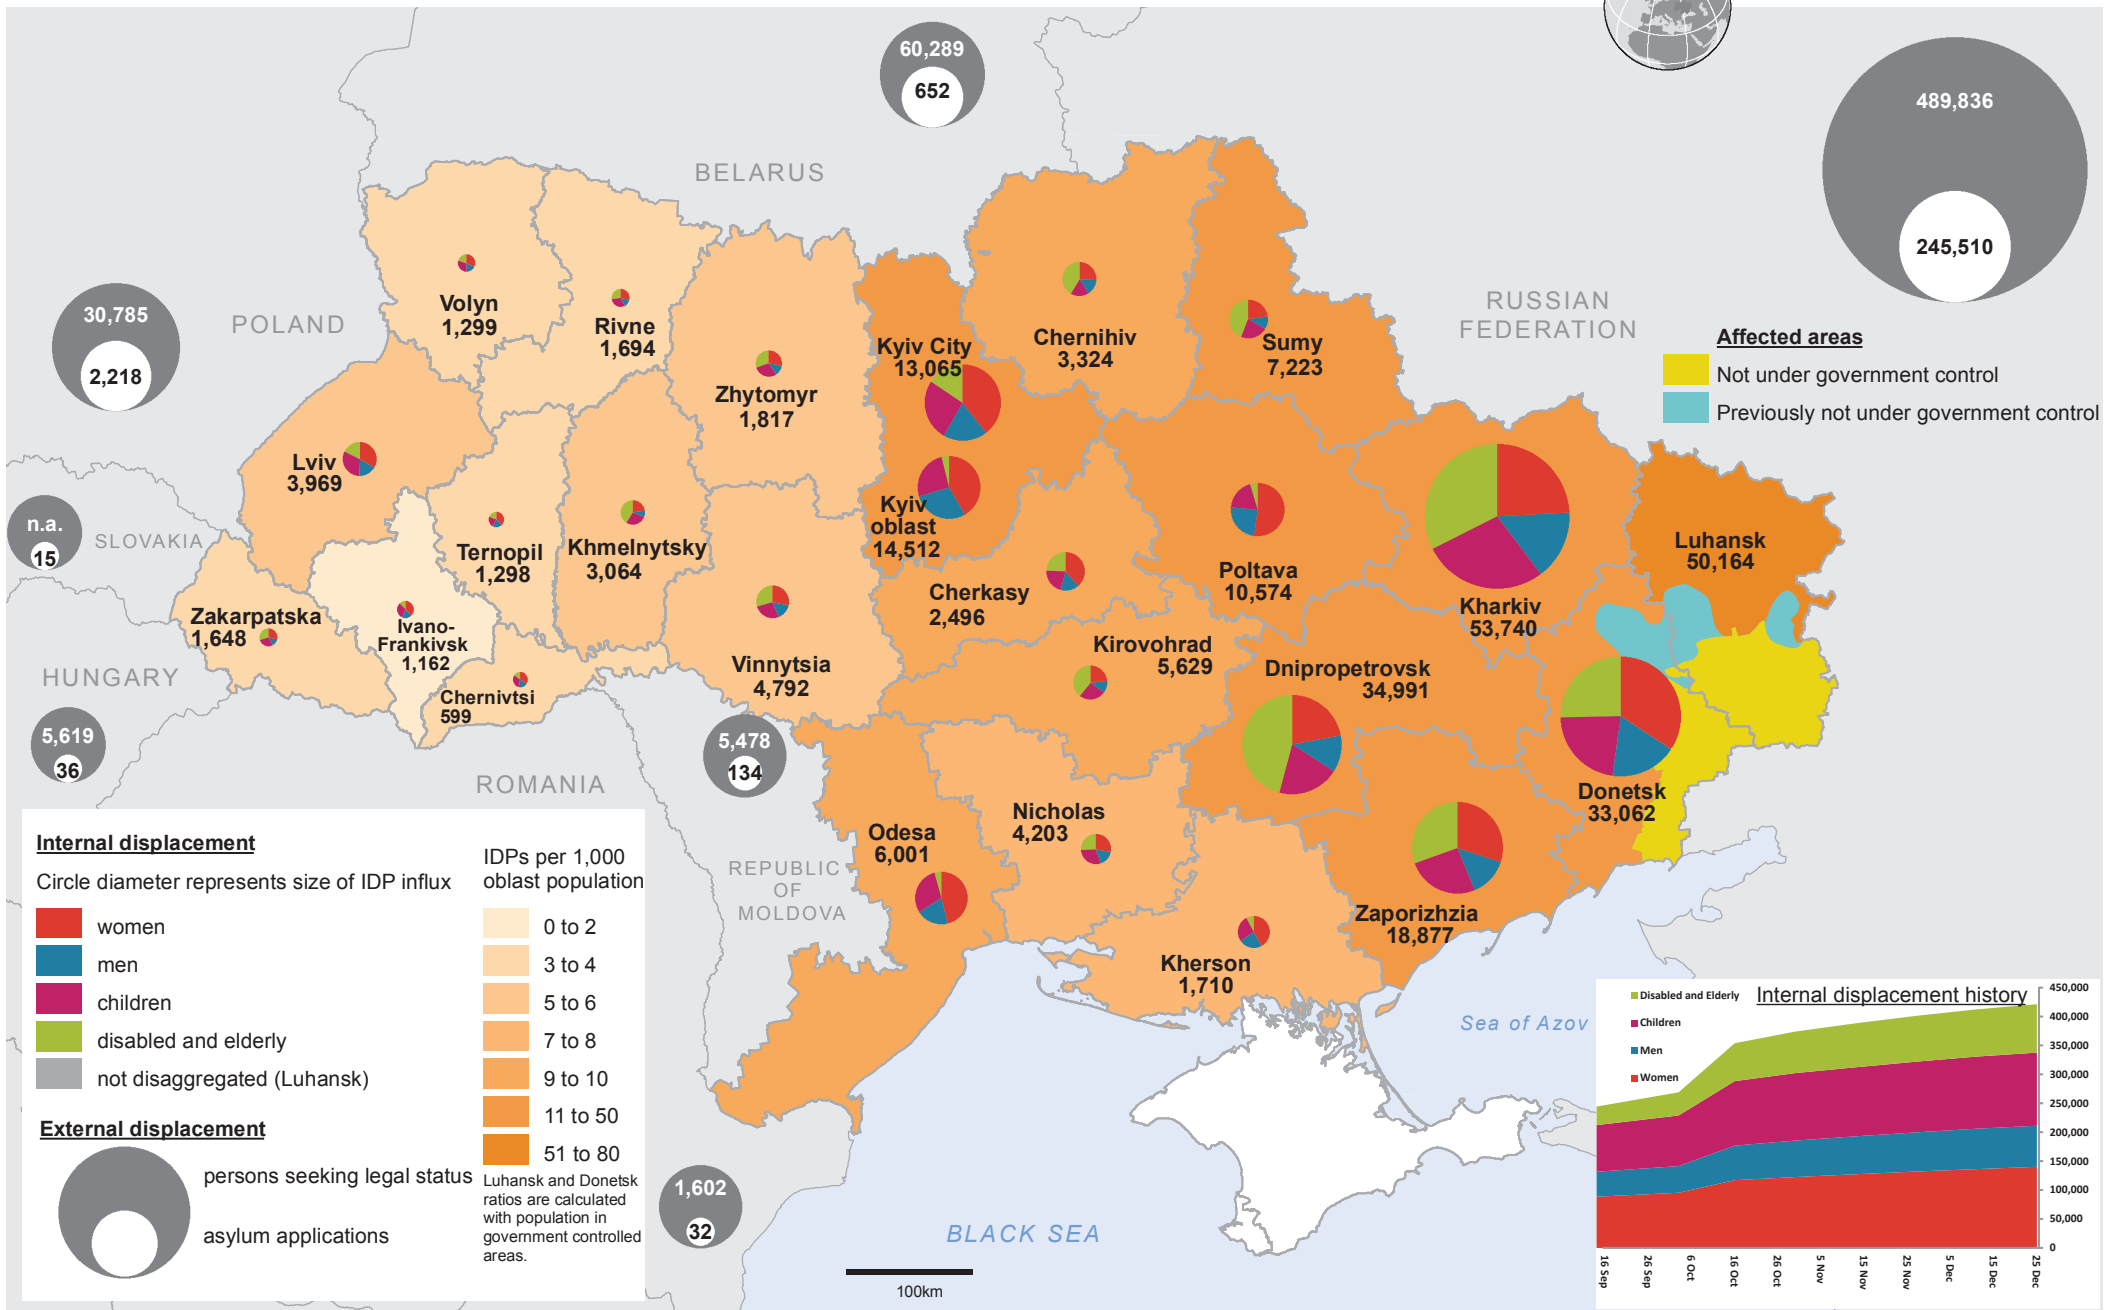

Ukraine: Overview of population displacement (as of 26 December 2014)

The boundaries and names shown and the designations used on this map do not imply official endorsement or acceptance by the United Nations. **Internal Displacement:** Data provided by the State Emergency Service, Government of Ukraine, as of 4 December. Data are likely to be underestimates. **External displacement:** Figures reported to UNHCR by Government Asylum Authorities as of 30 November for Hungary, and Romania, 23 December for Poland, 24 December for Moldova, 24 December for Belarus, and as reported by the Russian Federal Migration Service as of 23 December for the Russian Federation. | **Feedback:** shubina@un.org | **Document:** ukr displacement 26 December 2014_v3 **Creation date:** 2014-12-26