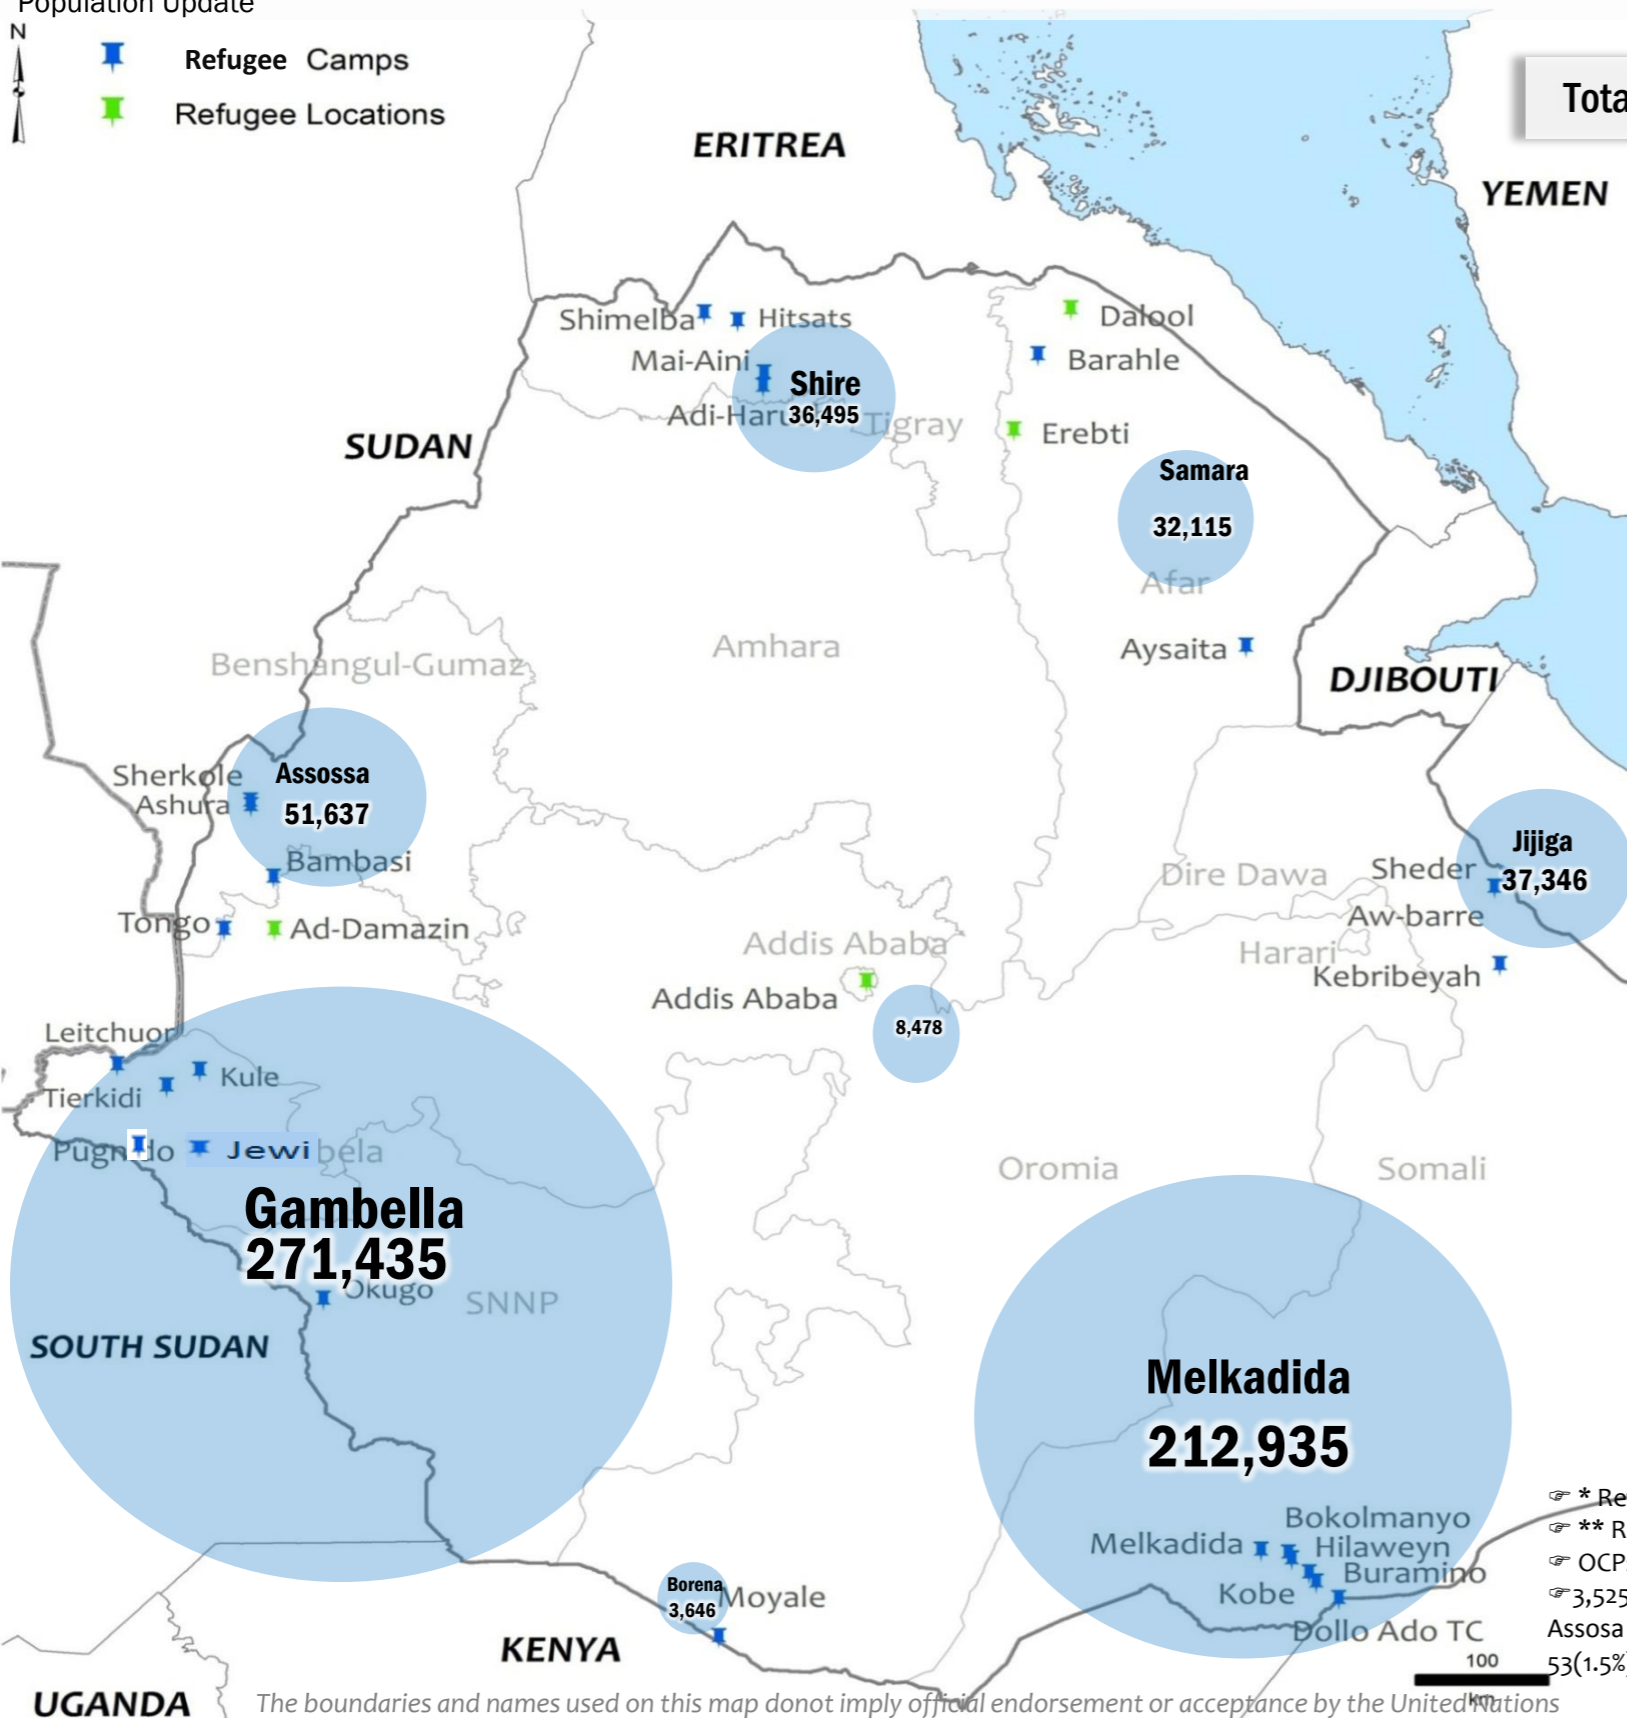

Refugees and Asylum-seekers in Ethiopia

31 March 2016

UNHCR Ethiopia

Population Update

- Refugee Camps
- Refugee Locations

Total Refugee and Asylum-seeker Population

735,165

Total Number of Households

216,405

Camp/Site	Population by Camp/Site & CoO						Total	Camp/Site(%)
	SSD	SOM	ERT	SUD	YEM	OTHERS		
Addis Ababa	411	820	4,803	83	1,437	924	8,478	1.15%
Mai-Aini			10,191				10,191	1.39%
Adi Harush			8,831				8,831	1.20%
Shimelba			5,462				5,462	0.74%
Hitsats			11,553				11,553	1.57%
Tigray (OCP)			458				458	0.06%
Aysaita			10,398				10,398	1.41%
Barahle			9,357				9,357	1.27%
Erebt*			522				522	0.07%
Dalool*			7,396				7,396	1.01%
Ayne-Deeb*			4,442				4,442	0.60%
Pugnido	63,301			50		14	63,365	8.62%
Kule	48,772			15		2	48,789	6.64%
Pugnido II	16,505			1		2	16,508	2.25%
Okugo	7,724			1		-	7,725	1.05%
Tierkidi	53,374					4	53,378	7.26%
Jewi	48,643					2	48,645	6.62%
Gambella Main Entry Points**	29,903						29,903	4.07%
Other Location Gambella*	3,122						3,122	0.42%
Sherkole	4,716			6,104		673	11,493	1.56%
Bambasi	20			15,608		-	15,628	2.13%
Cizan/Ad-Damazin*	7			2,556		-	2,563	0.35%
Tongo	1,262			10,486		-	11,748	1.60%
Tsore/Ashura	6,256			3,949		-	10,205	1.39%
Ken-Borena						3,646	3,646	0.50%
Aw-barre		12,412					12,412	1.69%
Kebribeyah		13,525					13,525	1.84%
Sheder		11,409					11,409	1.55%
Bokolmanyoy		42,484					42,484	5.78%
Melkadida		45,076					45,076	6.13%
Kobe		43,211					43,211	5.88%
Hilaweyn		43,075					43,075	5.86%
Buramino		39,089					39,089	5.32%
Dollo Ado TC & RC		-					-	0.00%
Eritreans spontaneously settled in Ethiopia			81,078				81,078	11.03%
Total	284,016	251,101	154,491	38,853	1,437	5,267	735,165	100.00%
CoO (%)	38.63%	34.16%	21.01%	5.28%	0.20%	0.72%		

The Shire refugee population decreased by 81,078 refugees in September 2015: these refugees no longer reside in the Shire camps and are believed to have spontaneously settled elsewhere in Ethiopia, subject to verification.