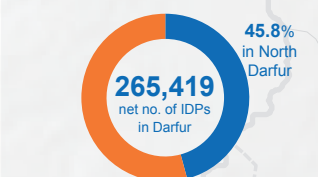

Displacements in North Darfur in 2014

Displacement graph

Percentage of IDPs

Displacements in Darfur in 2014

LEGEND

- State capital
- IDP camp
- Conflict
- UNAMID Team Site
- Returns

Sectors Response

- Education
- Emergency Shelter & Non-Food Items
- Food Security & Livelihoods
- Health
- Nutrition
- Protection
- Water, Sanitation & Hygiene

Note: N.K.S stands for North Kordofan State