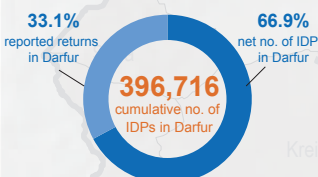

Displacements in North Darfur in 2014

Displacement graph

Percentage of IDPs

Displacements in Darfur in 2014

LEGEND

- State capital
- IDP camp
- Conflict
- UNAMID Team Site
- Returns

Sectors Response

- Education
- Emergency Shelter & Non-Food Items
- Food Security & Livelihoods
- Health
- Nutrition
- Protection
- Water, Sanitation & Hygiene

Note: N.K.S stands for North Kordofan State