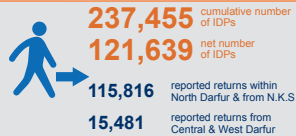

Displacements in North Darfur in 2014

Displacement graph

Percentage of IDPs

Displacements in Darfur in 2014

LEGEND

- State capital
- IDP camp
- Conflict
- UNAMID Team Site
- Returns

Sectors Response

- Education
- Emergency Shelter & Non-Food Items
- Food Security & Livelihoods
- Health
- Nutrition
- Protection
- Water, Sanitation & Hygiene

Note: N.K.S stands for North Kordofan State