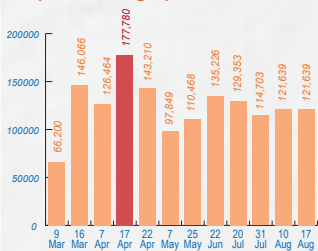

Displacements in North Darfur in 2014

Displacement graph

Percentage of IDPs

Displacements in Darfur in 2014

LEGEND

- State capital
- IDP camp
- Conflict
- UNAMID Team Site
- Returns

Sectors Response

- Education
- Emergency Shelter & Non-Food Items
- Food Security & Livelihoods
- Health
- Nutrition
- Protection
- Water, Sanitation & Hygiene

Note: N.K.S stands for North Kordofan State