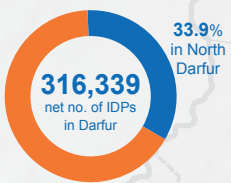

Displacements in North Darfur in 2014

Displacement graph (on net no. of IDPs)

Percentage of IDPs

Displacements in Darfur in 2014

LEGEND

- State capital
- IDP camp
- Conflict
- UNAMID Team Site
- Returns

Sectors Response

- Education
- Emergency Shelter & Non-Food Items
- Food Security & Livelihoods
- Health
- Nutrition
- Protection
- Water, Sanitation & Hygiene

Note: W.K.S stands for West Kordofan State