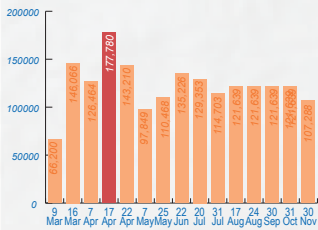

Displacements in North Darfur in 2014

Displacement graph (on net no. of IDPs)

Percentage of IDPs

Displacements in Darfur in 2014

LEGEND

- State capital
- IDP camp
- Conflict
- UNAMID Team Site
- Returns

Sectors Response