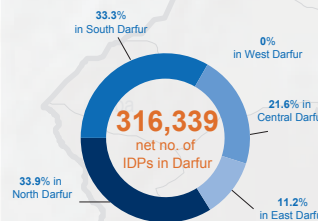

Displacements in North Darfur in 2014

Displacement graph (on net no. of IDPs)

Percentage of IDPs

Displacements in Darfur in 2014

LEGEND

- State capital
- IDP camp
- Conflict
- UNAMID Team Site
- Returns

Sectors Response

- Education
- Emergency Shelter & Non-Food Items
- Food Security & Livelihoods
- Health
- Nutrition
- Protection
- Water, Sanitation & Hygiene

Note: W.K.S stands for West Kordofan State