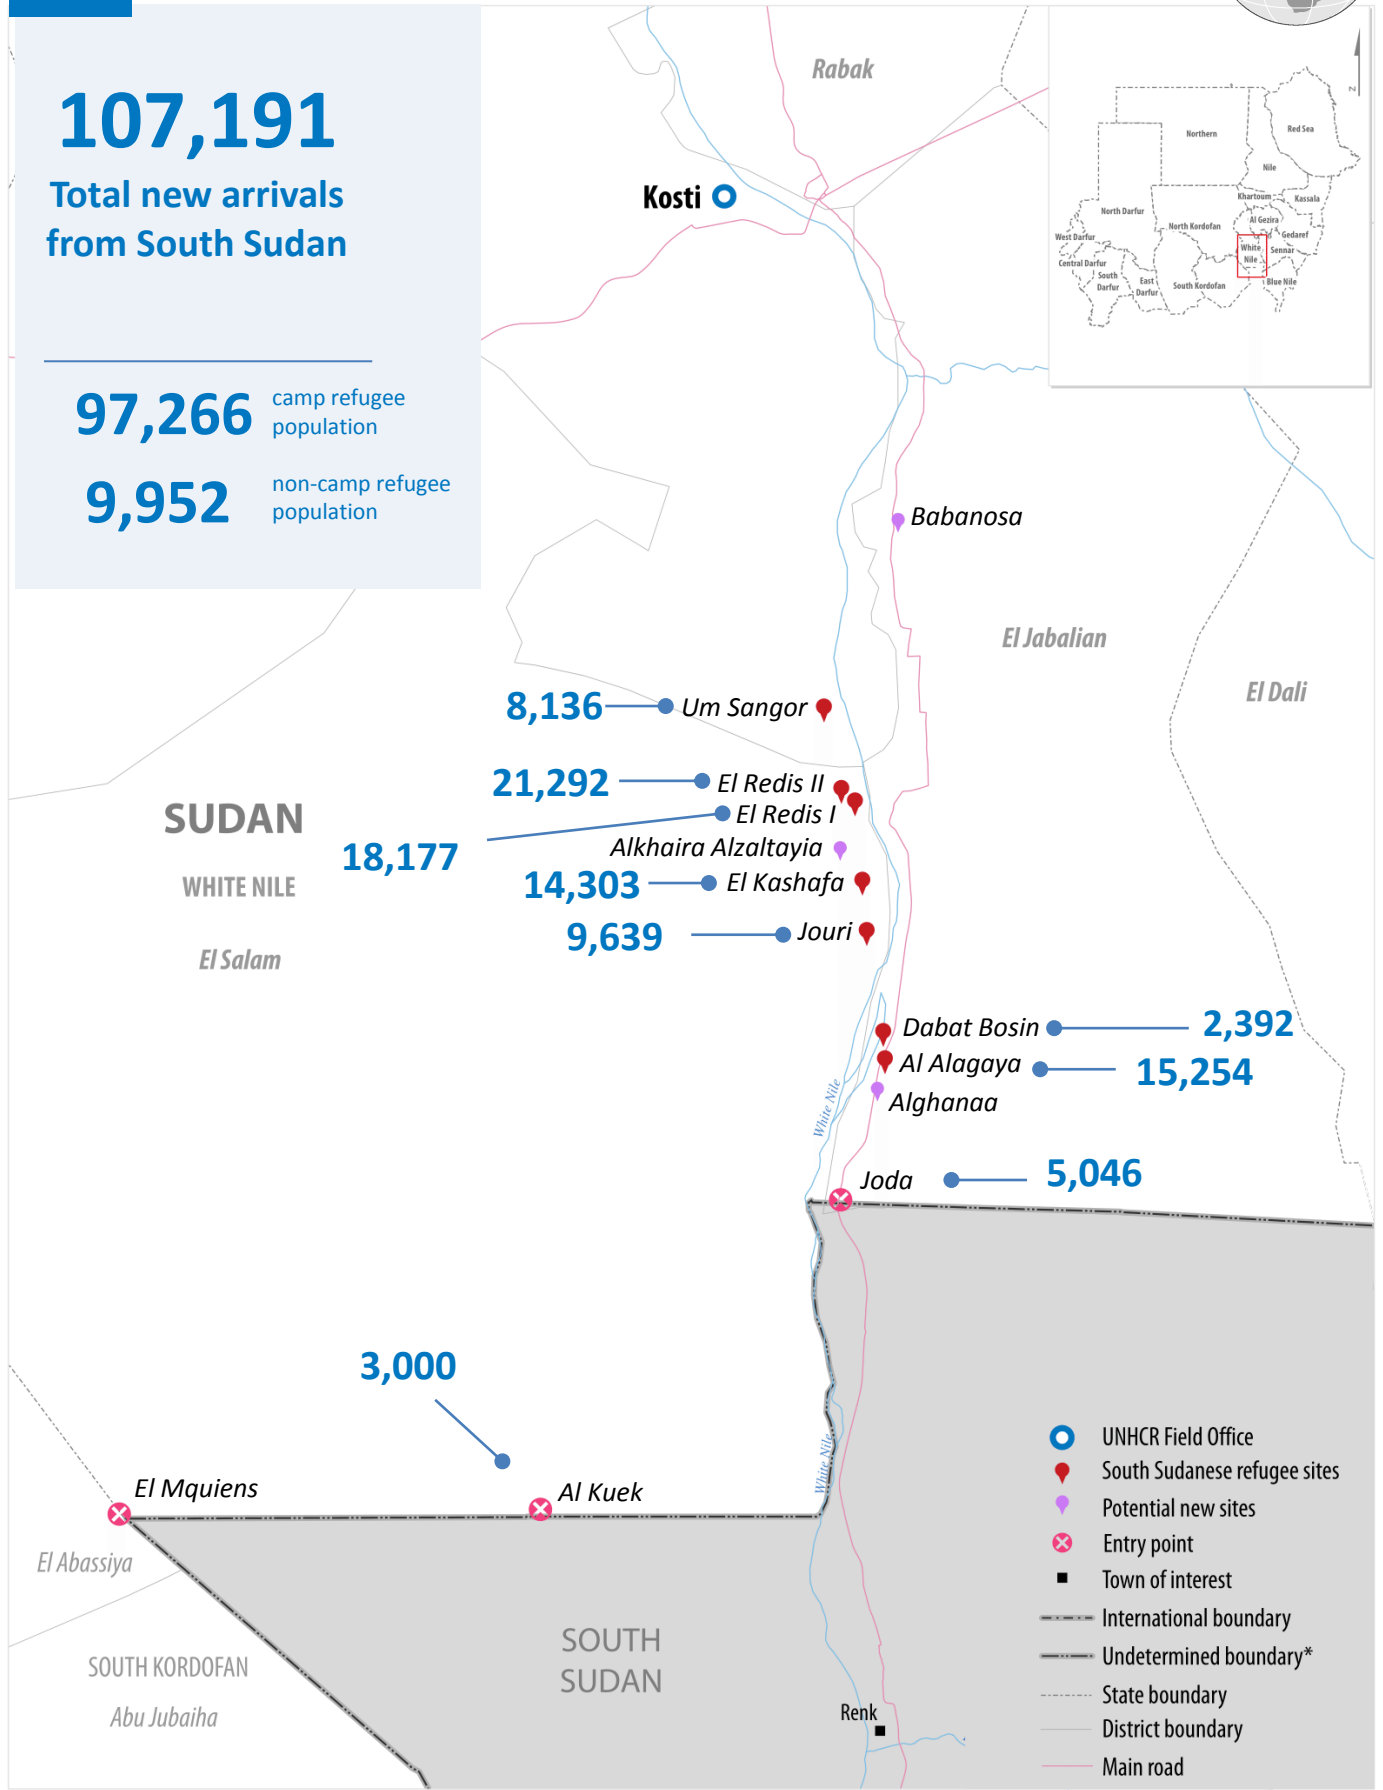

**107,191**  
Total new arrivals  
from South Sudan

**97,266** camp refugee  
population

**9,952** non-camp refugee  
population

- UNHCR Field Office
- South Sudanese refugee sites
- Potential new sites
- ⊗ Entry point
- Town of interest
- International boundary
- Undetermined boundary\*
- - - State boundary
- District boundary
- Main road

The boundaries and names shown and the designations used on this map do not imply official endorsement or acceptance by the United Nations. \* Final boundary between the Republic of Sudan and the Republic of South Sudan has not yet been determined.