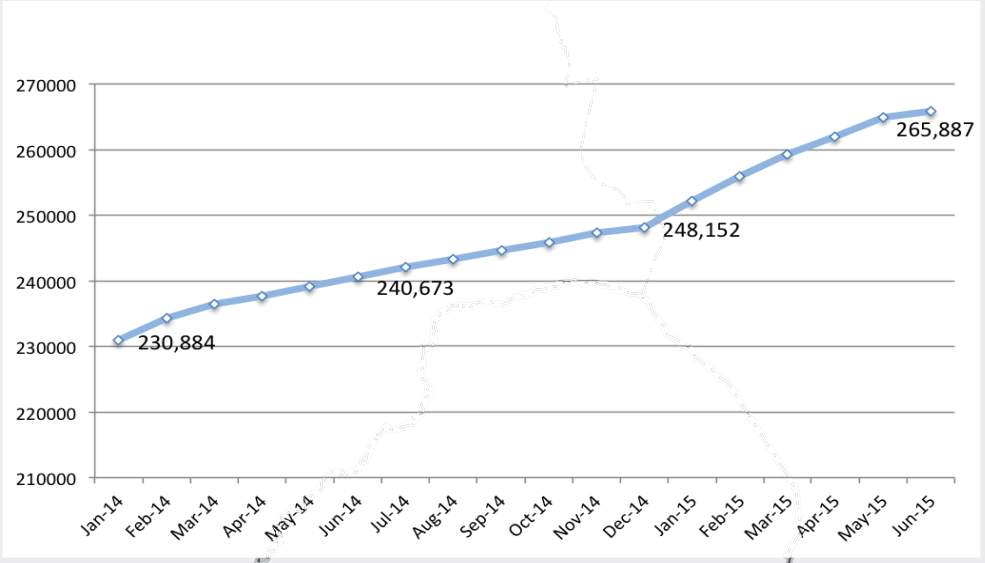

Refugees population trends by month | 2014 - 2015

 **265,887**
total refugees hosted
in South Sudan

-  UNHCR Country Office
-  UNHCR Sub Office
-  UNHCR Field Office
-  UNHCR Field Unit
-  Refugee settlement
-  Refugee location
-  Urban refugee location
-  International boundary
-  Undetermined boundary*
-  State boundary

UPPER NILE

-  Kaya
-  Yusuf Batil
-  Gendrassa
-  Doro
-  Bunj

Inset

The boundaries and names shown and the designations used on this map do not imply official endorsement or acceptance by the United Nations. * Final boundary between the Republic of Sudan and the Republic of South Sudan has not yet been determined. ** Final status of the Abyei area is not yet determined.