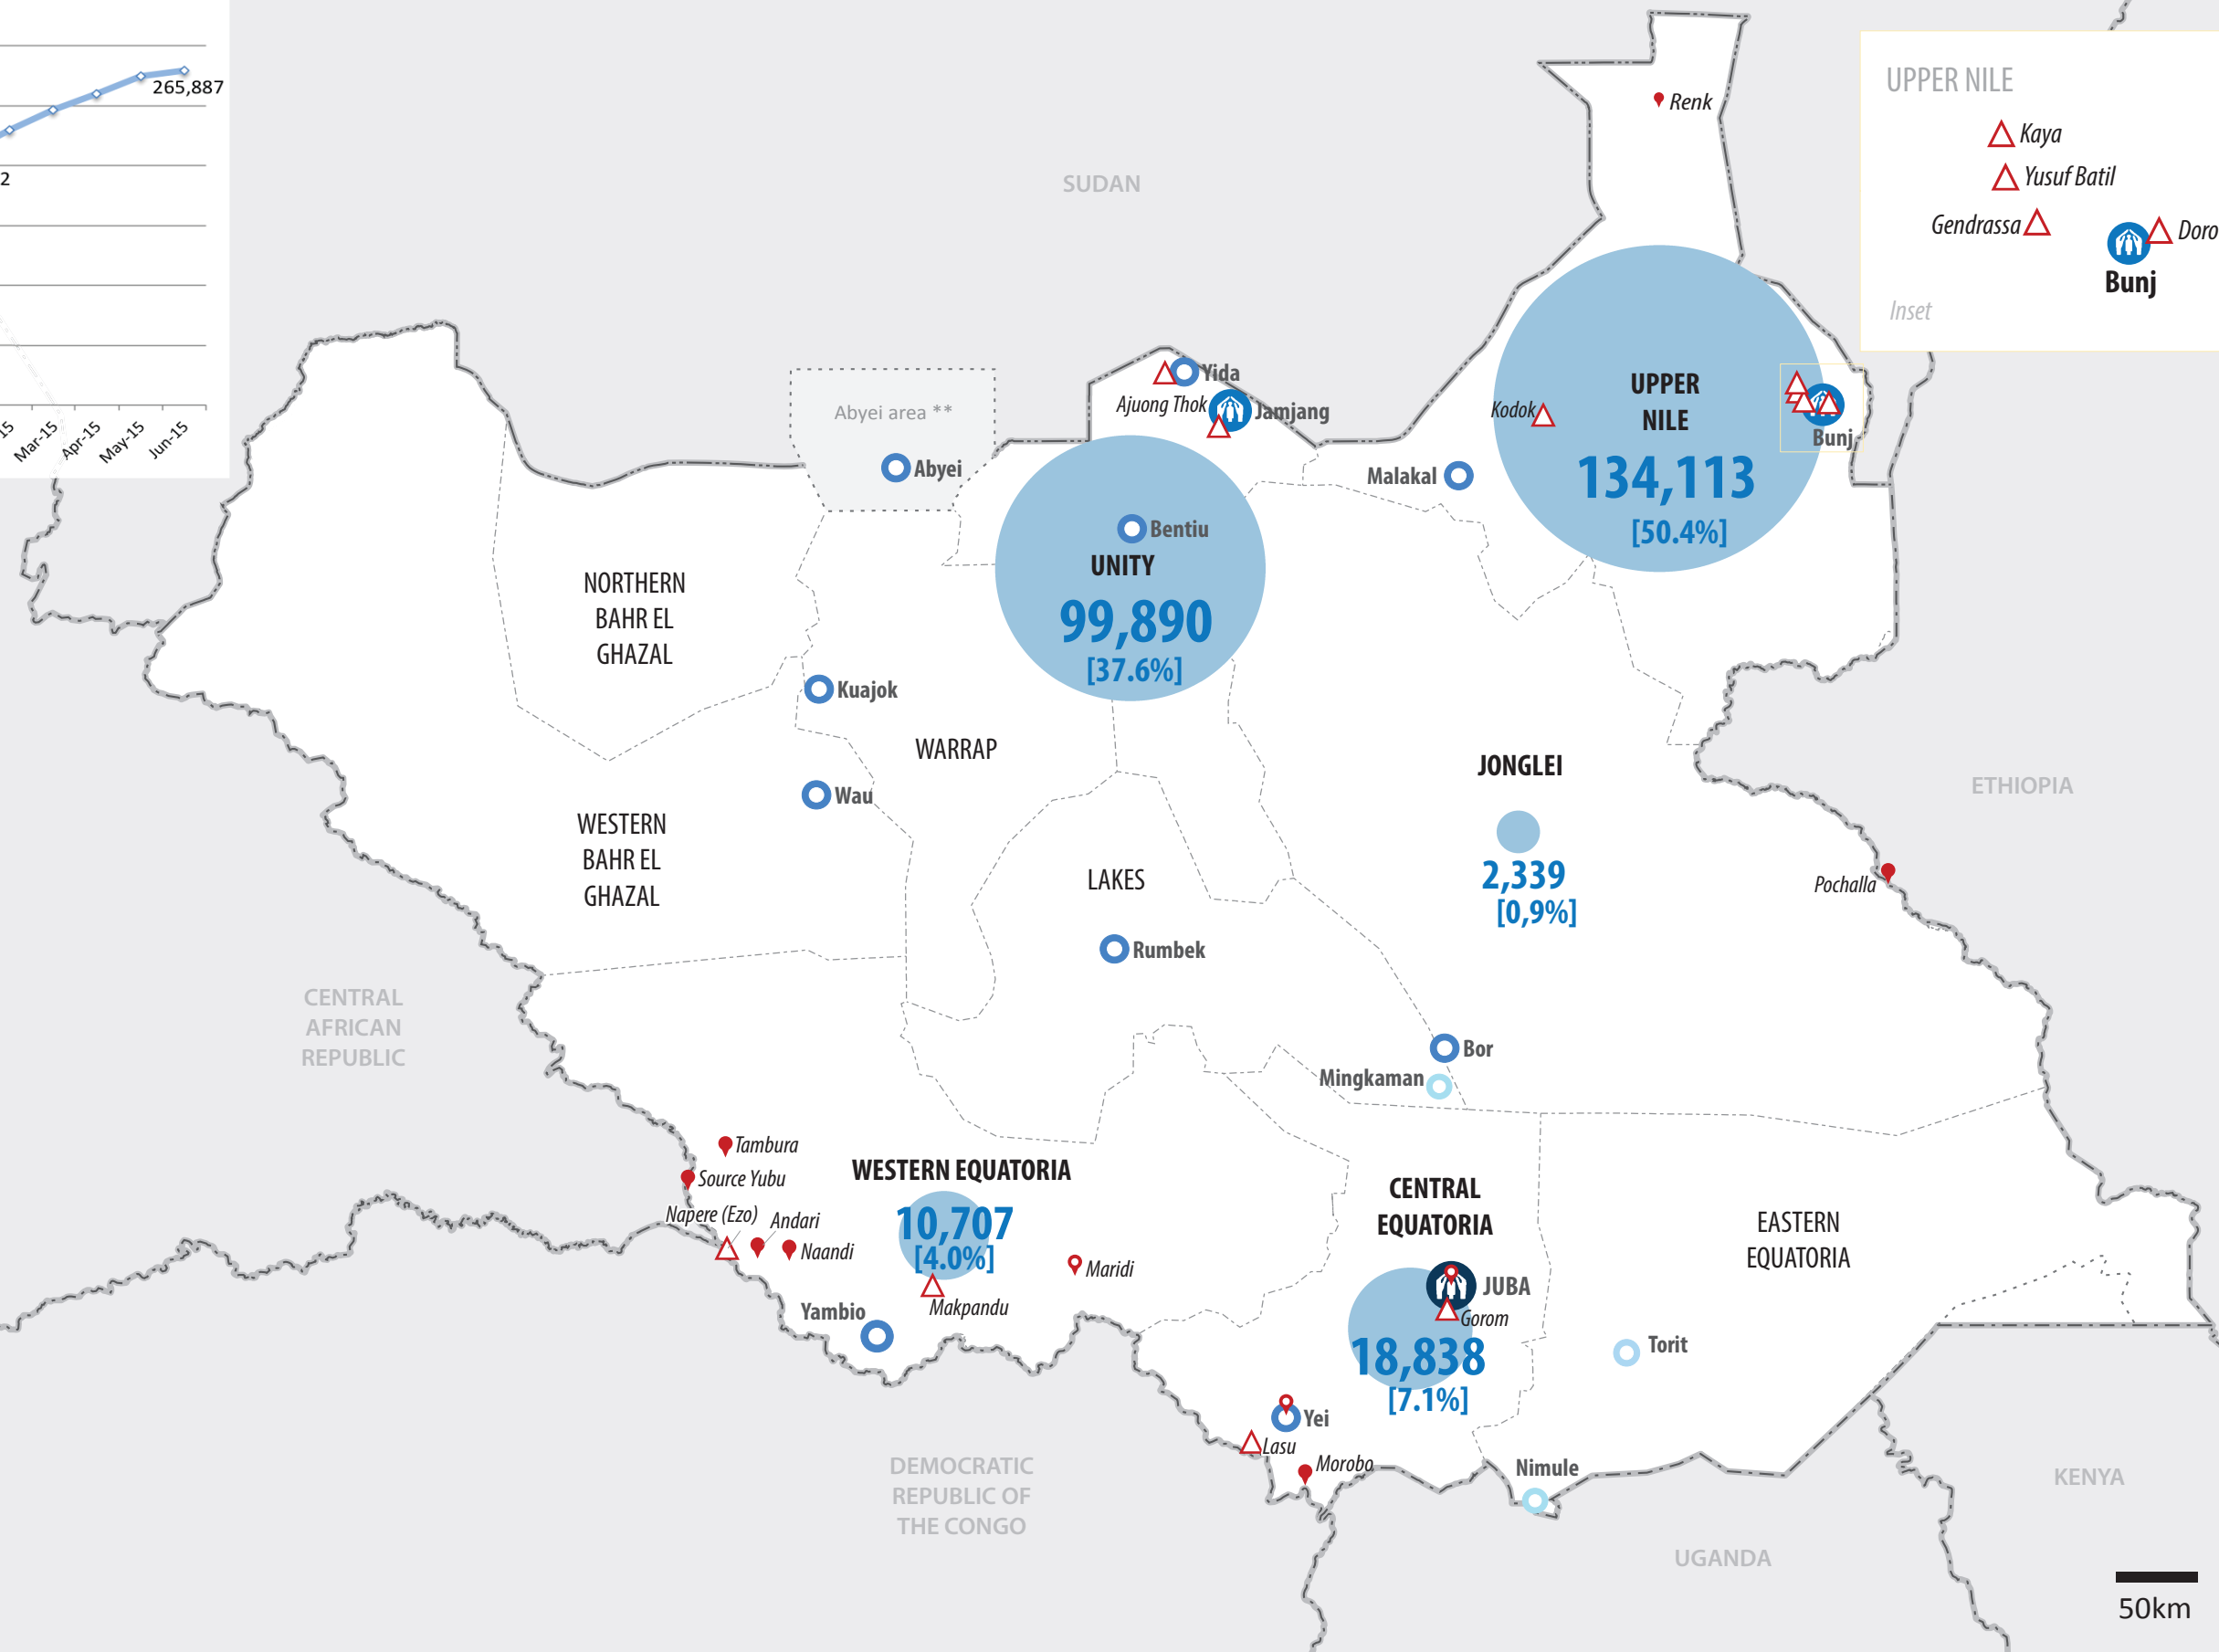

Refugees population trends by month | 2014 - 2015

 **265,887**
total refugees hosted
in South Sudan

-  UNHCR Country Office
-  UNHCR Sub Office
-  UNHCR Field Office
-  UNHCR Field Unit
-  Refugee settlement
-  Refugee location
-  Urban refugee location
-  International boundary
-  Undetermined boundary*
-  State boundary

UPPER NILE

-  Kaya
-  Yusuf Batil
-  Gendrassa
-  Doro
-  Bunj

Inset

The boundaries and names shown and the designations used on this map do not imply official endorsement or acceptance by the United Nations. * Final boundary between the Republic of Sudan and the Republic of South Sudan has not yet been determined. ** Final status of the Abyei area is not yet determined.