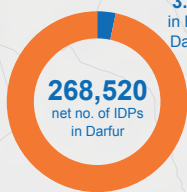

Displacements in East Darfur in 2014

8,877 Cumulative Number of IDPs
8,877 Net Number of IDPs
0 reported returns

Displacement graph

Percentage of displaced people

Displacements in Darfur in 2014

399,817 Cumulative Number of IDPs
268,520 Net Number of IDPs
131,297 reported returns

Colour denotes level of access

- Accessible
- Restricted
- Intermittent or no access in past year