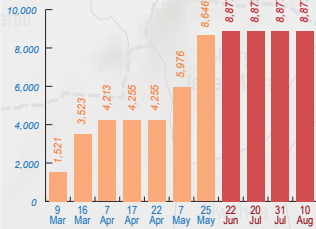

Displacements in East Darfur in 2014

8,877 Cumulative Number of IDPs
8,877 Net Number of IDPs
0 reported returns

Displacement graph

Percentage of displaced people

Displacements in Darfur in 2014

399,817 Cumulative Number of IDPs
268,520 Net Number of IDPs
131,297 reported returns

Colour denotes level of access

- Accessible
- Restricted
- Intermittent or no access in past year