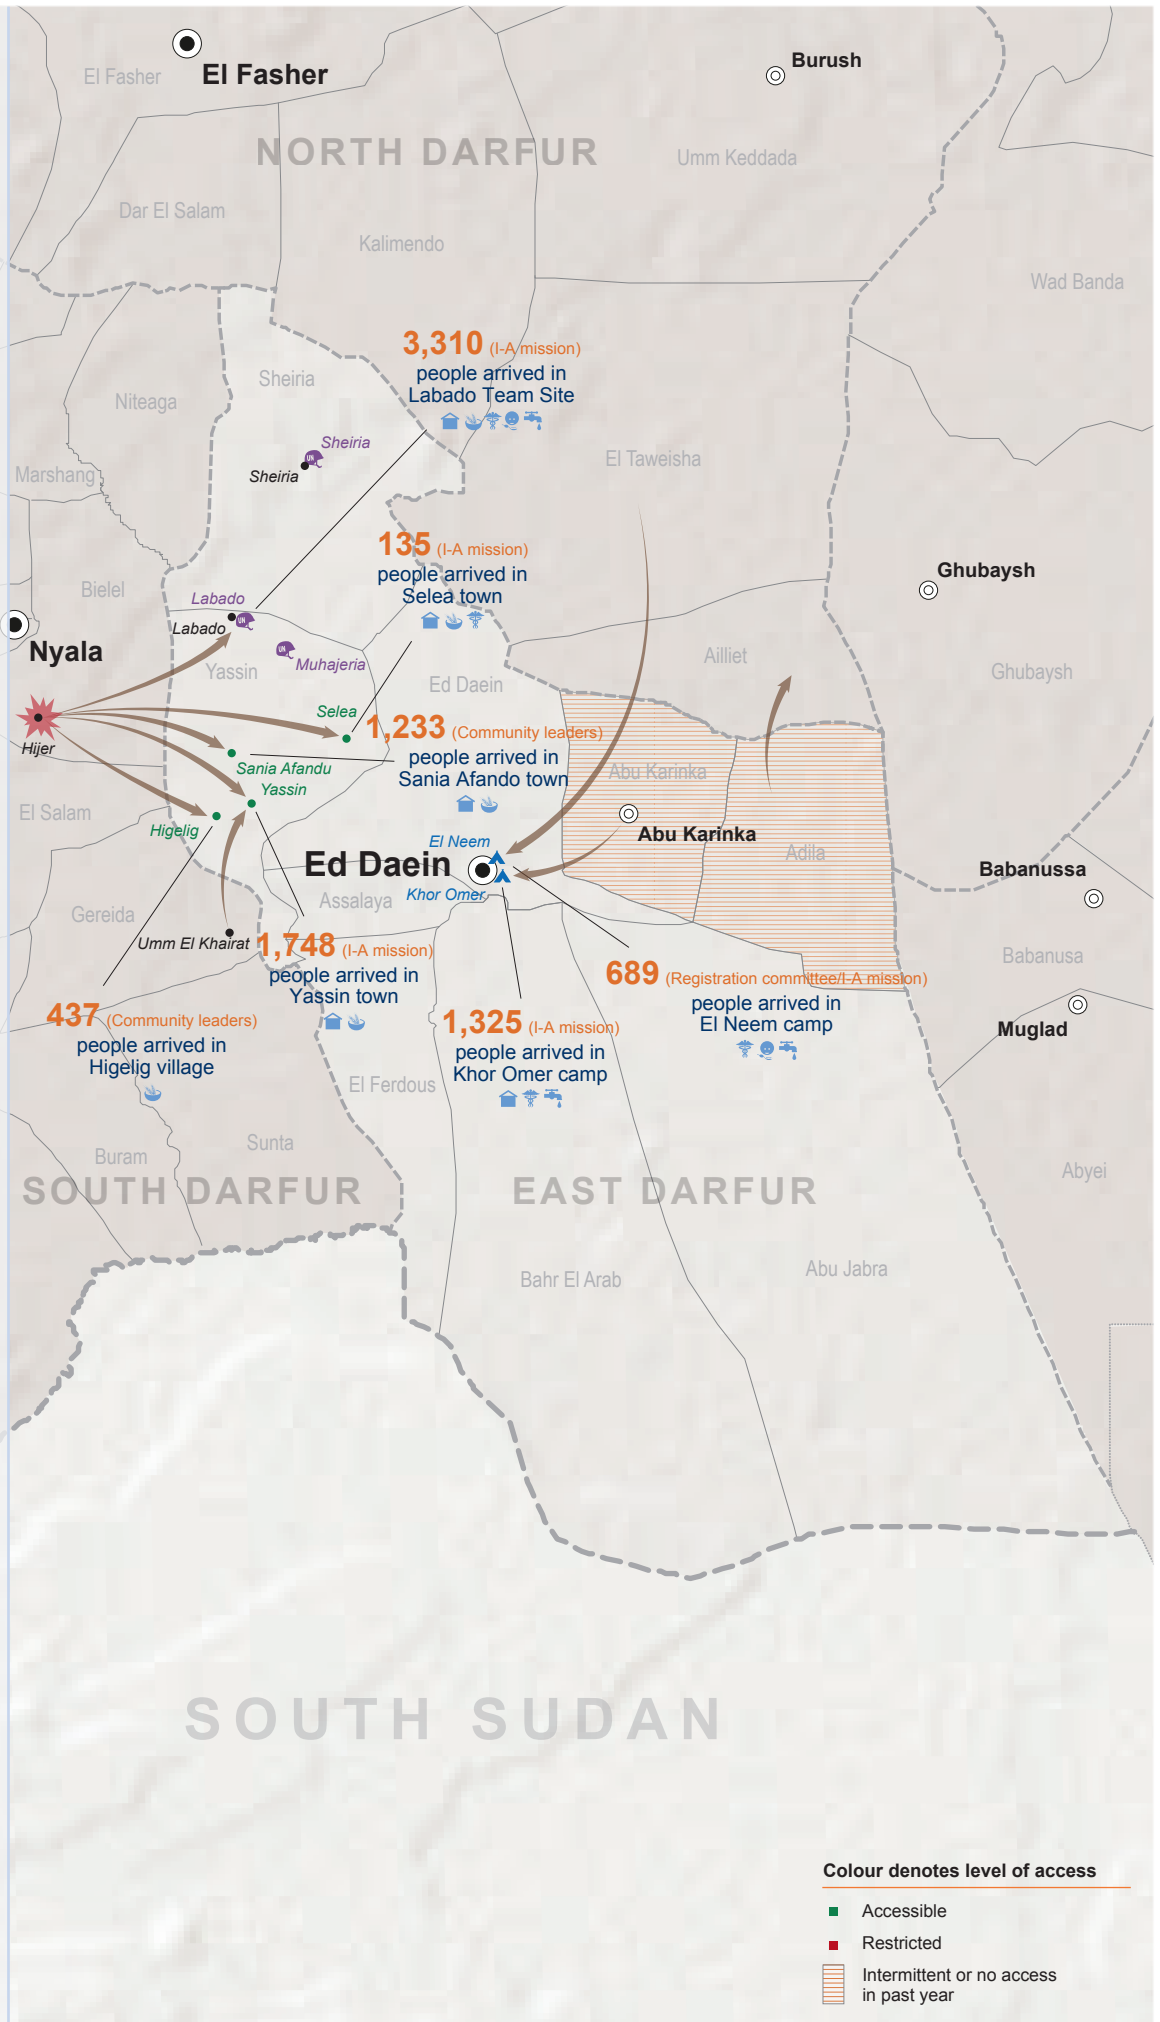

Displacements in East Darfur in 2014

8,877 Cumulative Number of IDPs
8,877 Net Number of IDPs
0 reported returns

Displacement graph

Percentage of displaced people

Displacements in Darfur in 2014

399,817 Cumulative Number of IDPs
268,520 Net Number of IDPs
131,297 reported returns

LEGEND

- State capital
- IDP camp
- Conflict
- UNAMID Team Site

Sectors Response

- Education
- Emergency Shelter & Non-Food Items
- Food Security & Livelihoods
- Health
- Nutrition
- Protection
- Water, Sanitation & Hygiene

Colour denotes level of access

- Accessible
- Restricted
- Intermittent or no access in past year