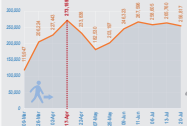

Displacement Graph