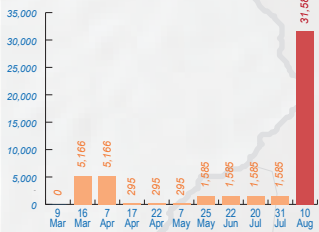

Displacements in Central Darfur in 2014

31,585 Cumulative Number of IDPs
31,585 Net Number of IDPs
0 reported returns

Displacement graph

Percentage of displaced people

Displacements in Darfur in 2014

399,817 Cumulative Number of IDPs
268,520 Net Number of IDPs
131,297 reported returns