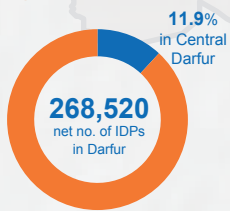

Displacements in Central Darfur in 2014

31,585 Cumulative Number of IDPs
31,585 Net Number of IDPs
0 reported returns

Displacement graph

Percentage of displaced people

Displacements in Darfur in 2014

399,817 Cumulative Number of IDPs
268,520 Net Number of IDPs
131,297 reported returns