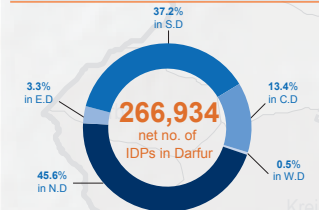

Displacements in North Darfur in 2014

Displacement graph (on net no. of IDPs)

Percentage of IDPs

Displacements in Darfur in 2014

LEGEND

- State capital
- IDP camp
- Conflict
- UNAMID Team Site
- Returns

Sectors Response

- Education
- Emergency Shelter & Non-Food Items
- Food Security & Livelihoods
- Health
- Nutrition
- Protection
- Water, Sanitation & Hygiene

Note: N.K.S stands for North Kordofan State