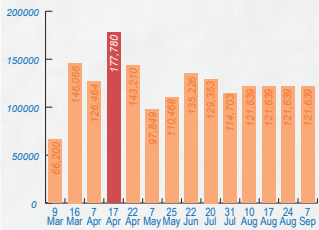

Displacements in North Darfur in 2014

Displacement graph (on net no. of IDPs)

Percentage of IDPs

Displacements in Darfur in 2014

LEGEND

- State capital
- IDP camp
- Conflict
- UNAMID Team Site
- Returns

Sectors Response