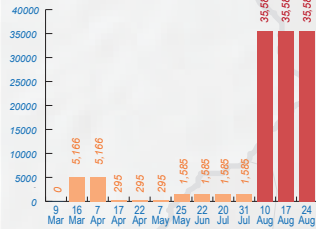

Displacements in Central Darfur in 2014

40,751 cumulative number of IDPs
35,585 net number of IDPs
5,166 reported returns to North Darfur

Displacement graph (on net no. of IDPs)

Percentage of IDPs

Displacements in Darfur in 2014

398,031 cumulative number of IDPs
266,734 net number of IDPs
131,297 reported returns

LEGEND

- State capital
- IDP camp
- Conflict
- UNAMID Team Site
- Returns

Sectors Response

- Education
- Emergency Shelter & Non-Food Items
- Food Security & Livelihoods
- Health
- Nutrition
- Protection
- Water, Sanitation & Hygiene

Colour denotes level of access

- Accessible
- Restricted
- Intermittent or no access in past year