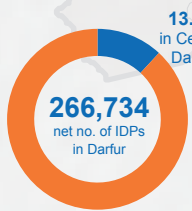

Displacements in Central Darfur in 2014

40,751 cumulative number of IDPs
35,585 net number of IDPs
5,166 reported returns to North Darfur

Displacement graph (on net no. of IDPs)

Percentage of IDPs

Displacements in Darfur in 2014

398,031 cumulative number of IDPs
266,734 net number of IDPs
131,297 reported returns

LEGEND

- State capital
- IDP camp
- Conflict
- UNAMID Team Site
- Returns

Sectors Response

- Education
- Emergency Shelter & Non-Food Items
- Food Security & Livelihoods
- Health
- Nutrition
- Protection
- Water, Sanitation & Hygiene

Colour denotes level of access

- Accessible
- Restricted
- Intermittent or no access in past year