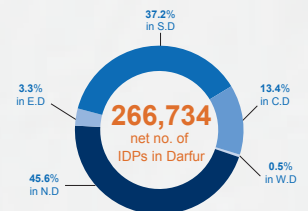

Displacements in Central Darfur in 2014

40,751 cumulative number of IDPs
35,585 net number of IDPs
5,166 reported returns to North Darfur

Displacement graph (on net no. of IDPs)

Percentage of IDPs

Displacements in Darfur in 2014

398,031 cumulative number of IDPs
266,734 net number of IDPs
131,297 reported returns

LEGEND

- State capital
- IDP camp
- Conflict
- UNAMID Team Site
- Returns

Sectors Response

- Education
- Emergency Shelter & Non-Food Items
- Food Security & Livelihoods
- Health
- Nutrition
- Protection
- Water, Sanitation & Hygiene

Colour denotes level of access

- Accessible
- Restricted
- Intermittent or no access in past year