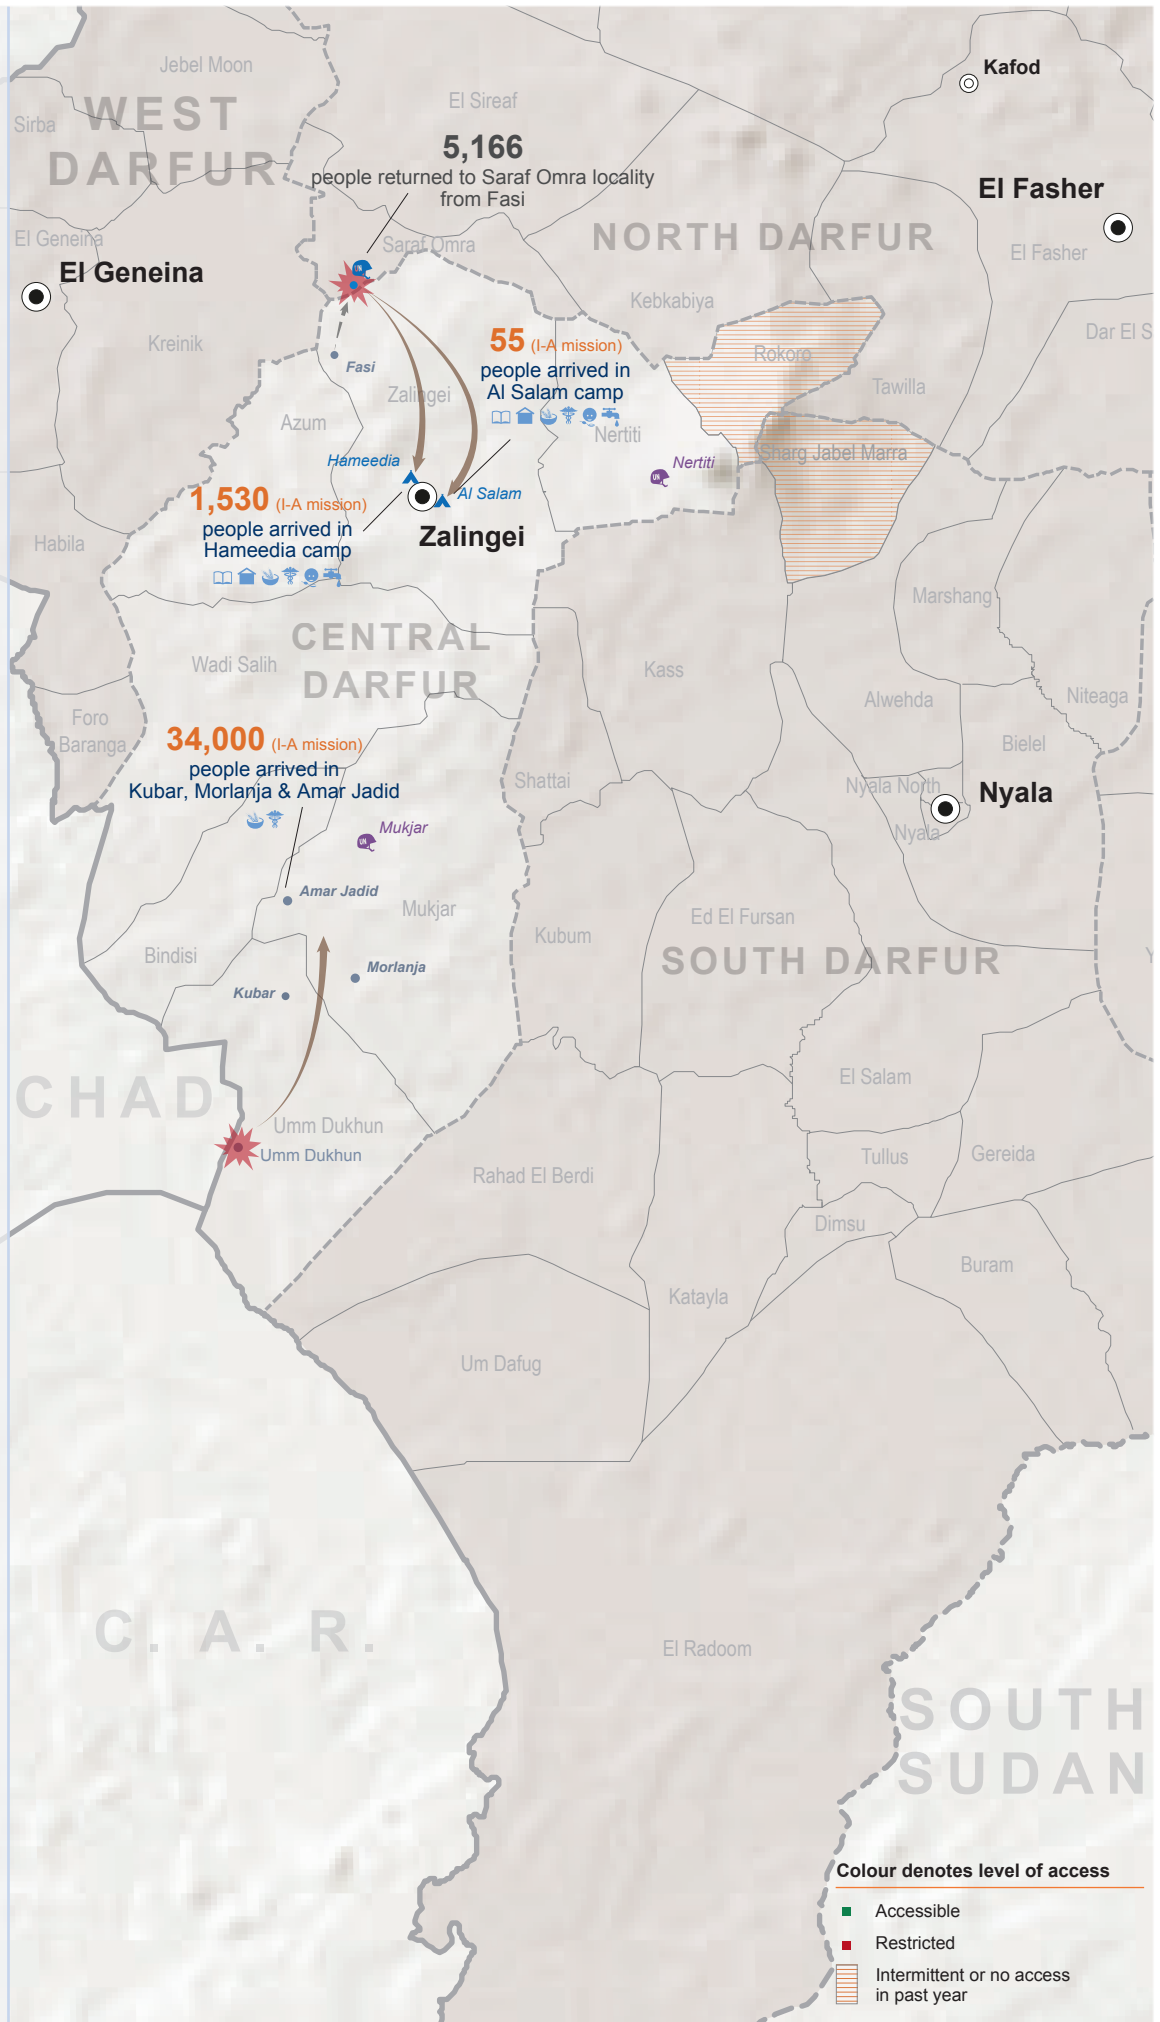

Displacements in Central Darfur in 2014

40,751 cumulative number of IDPs
35,585 net number of IDPs
5,166 reported returns to North Darfur

Displacement graph (on net no. of IDPs)

Percentage of IDPs

Displacements in Darfur in 2014

398,031 cumulative number of IDPs
266,734 net number of IDPs
131,297 reported returns

LEGEND

- State capital
- IDP camp
- Conflict
- UNAMID Team Site
- Returns

Sectors Response

- Education
- Emergency Shelter & Non-Food Items
- Food Security & Livelihoods
- Health
- Nutrition
- Protection
- Water, Sanitation & Hygiene

Colour denotes level of access

- Accessible
- Restricted
- Intermittent or no access in past year