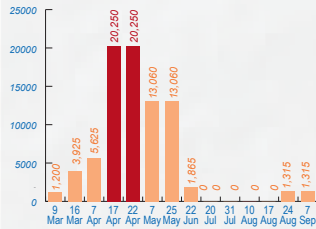

Displacements in West Darfur in 2014

11,630 cumulative number of IDPs
1,315 net number of IDPs
10,315 reported returns to North Darfur

Displacement graph (on net no. of IDPs)

Percentage of IDPs

Displacements in Darfur in 2014

398,231 cumulative number of IDPs
266,934 net number of IDPs
131,297 reported returns

LEGEND

- State capital
- ▲ IDP camp
- ★ Conflict
- UNAMID Team Site
- ↔ Returns
- 🌊 Floods

Sectors Response

- 📖 Education
- 🏠 Emergency Shelter & Non-Food Items
- 🍲 Food Security & Livelihoods
- 🏥 Health
- 🥗 Nutrition
- 🛡️ Protection
- 🚰 Water, Sanitation & Hygiene

Colour denotes level of access

- Accessible
- Restricted
- ▨ Intermittent or no access in past year