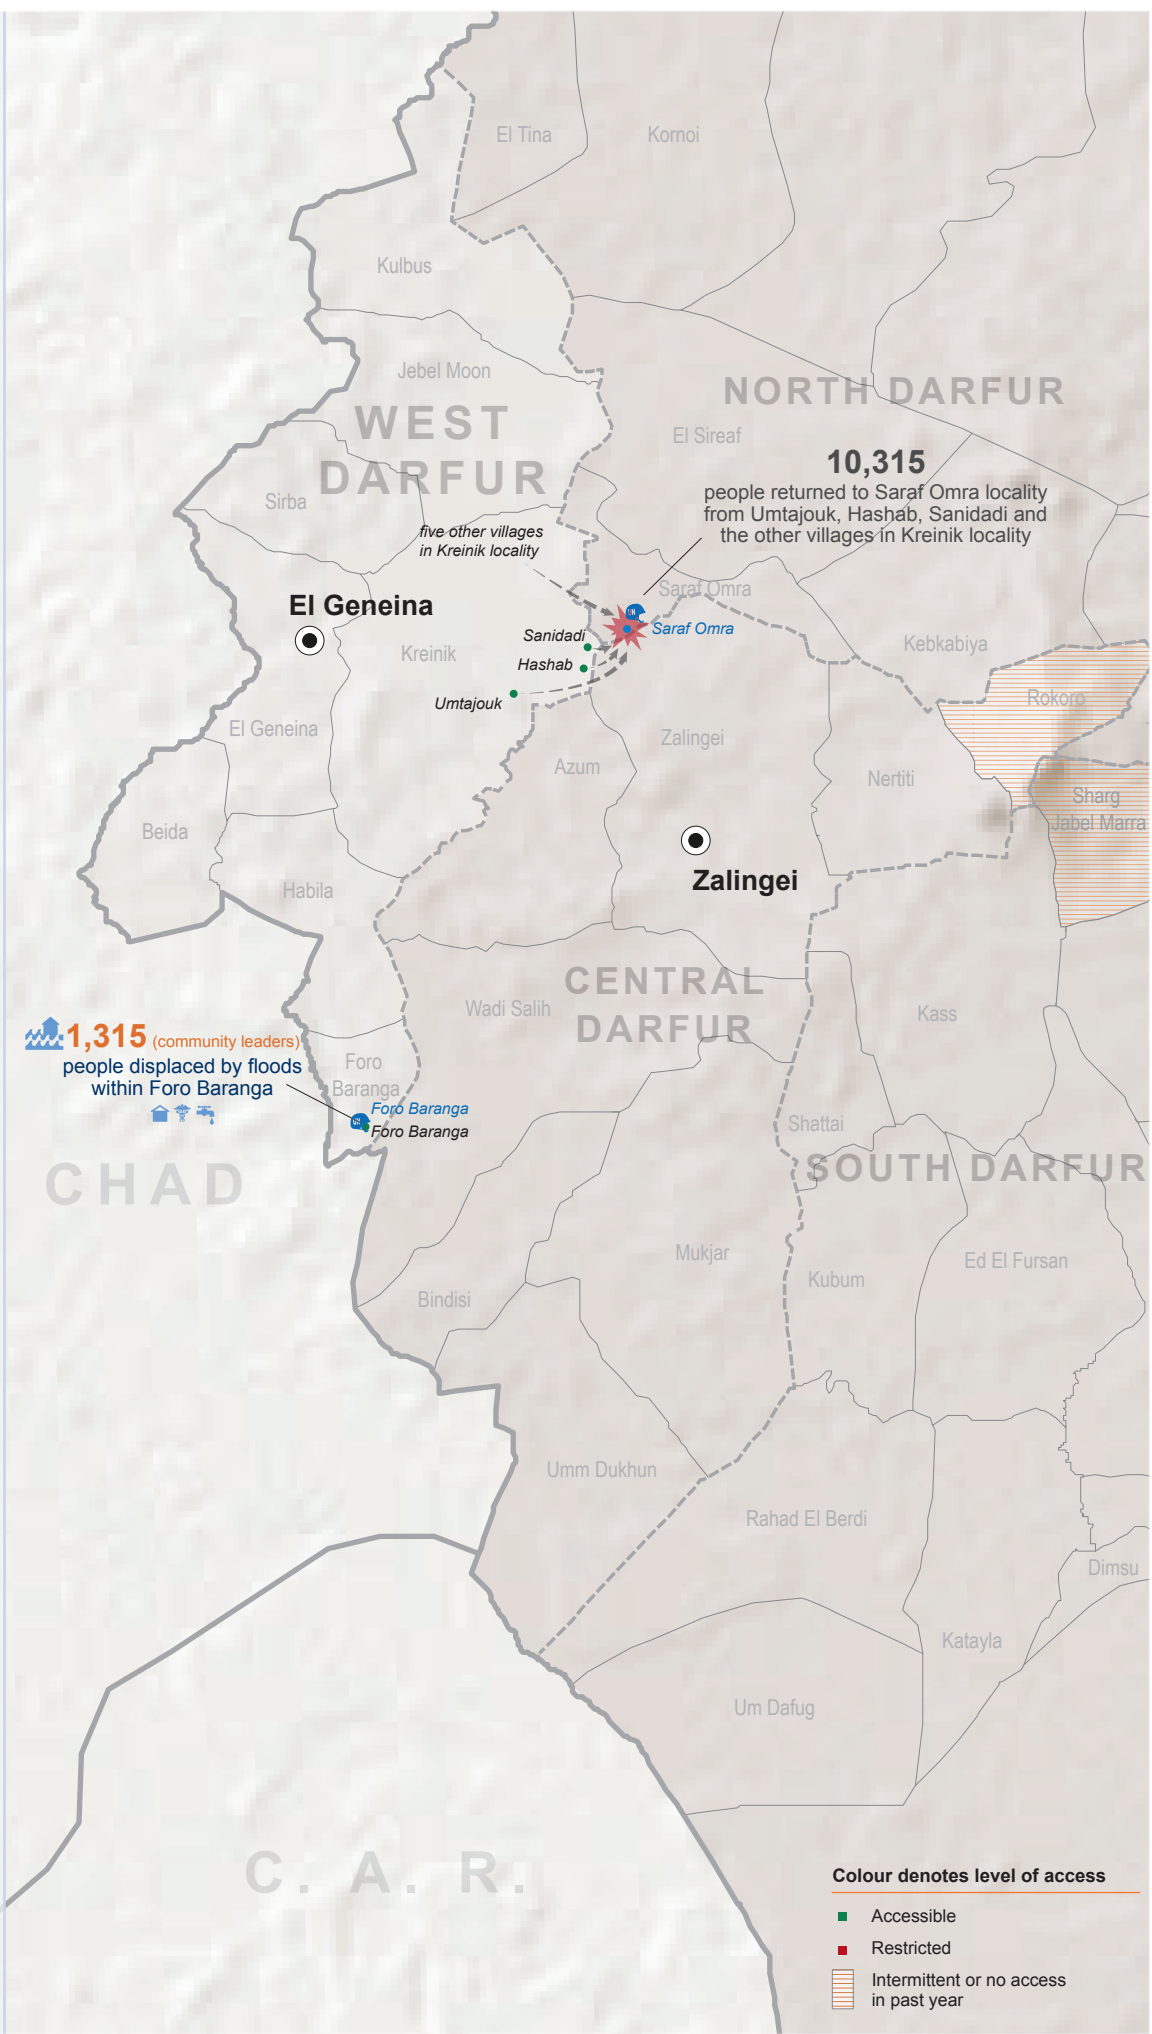

Displacements in West Darfur in 2014

11,630 cumulative number of IDPs
1,315 net number of IDPs
10,315 reported returns to North Darfur

Displacement graph (on net no. of IDPs)

Percentage of IDPs

Displacements in Darfur in 2014

398,231 cumulative number of IDPs
266,934 net number of IDPs
131,297 reported returns

LEGEND

- State capital
- ▲ IDP camp
- ★ Conflict
- UNAMID Team Site
- ↔ Returns
- 🌊 Floods

Sectors Response

- 📖 Education
- 🏠 Emergency Shelter & Non-Food Items
- 🍲 Food Security & Livelihoods
- 🏥 Health
- 🥗 Nutrition
- 🛡️ Protection
- 🚰 Water, Sanitation & Hygiene

Colour denotes level of access

- Accessible
- Restricted
- ▨ Intermittent or no access in past year