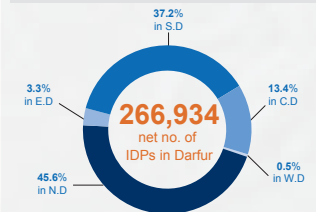

Displacements in West Darfur in 2014

11,630 cumulative number of IDPs
1,315 net number of IDPs
10,315 reported returns to North Darfur

Displacement graph (on net no. of IDPs)

Percentage of IDPs

Displacements in Darfur in 2014

398,231 cumulative number of IDPs
266,934 net number of IDPs
131,297 reported returns

LEGEND

- State capital
- ▲ IDP camp
- ★ Conflict
- UNAMID Team Site
- ↔ Returns
- 🌊 Floods

Sectors Response

- 📖 Education
- 🏠 Emergency Shelter & Non-Food Items
- 🍲 Food Security & Livelihoods
- 🏥 Health
- 🥗 Nutrition
- 🛡️ Protection
- 🚰 Water, Sanitation & Hygiene

Colour denotes level of access

- Accessible
- Restricted
- ▨ Intermittent or no access in past year