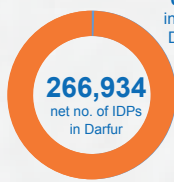

Displacements in West Darfur in 2014

11,630 cumulative number of IDPs
1,315 net number of IDPs
10,315 reported returns to North Darfur

Displacement graph (on net no. of IDPs)

Percentage of IDPs

Displacements in Darfur in 2014

398,231 cumulative number of IDPs
266,934 net number of IDPs
131,297 reported returns

LEGEND

- State capital
- ▲ IDP camp
- ★ Conflict
- UNAMID Team Site
- ↔ Returns
- 🌊 Floods

Sectors Response

- 📖 Education
- 🏠 Emergency Shelter & Non-Food Items
- 🍲 Food Security & Livelihoods
- 🏥 Health
- 🥗 Nutrition
- 🛡️ Protection
- 🚰 Water, Sanitation & Hygiene