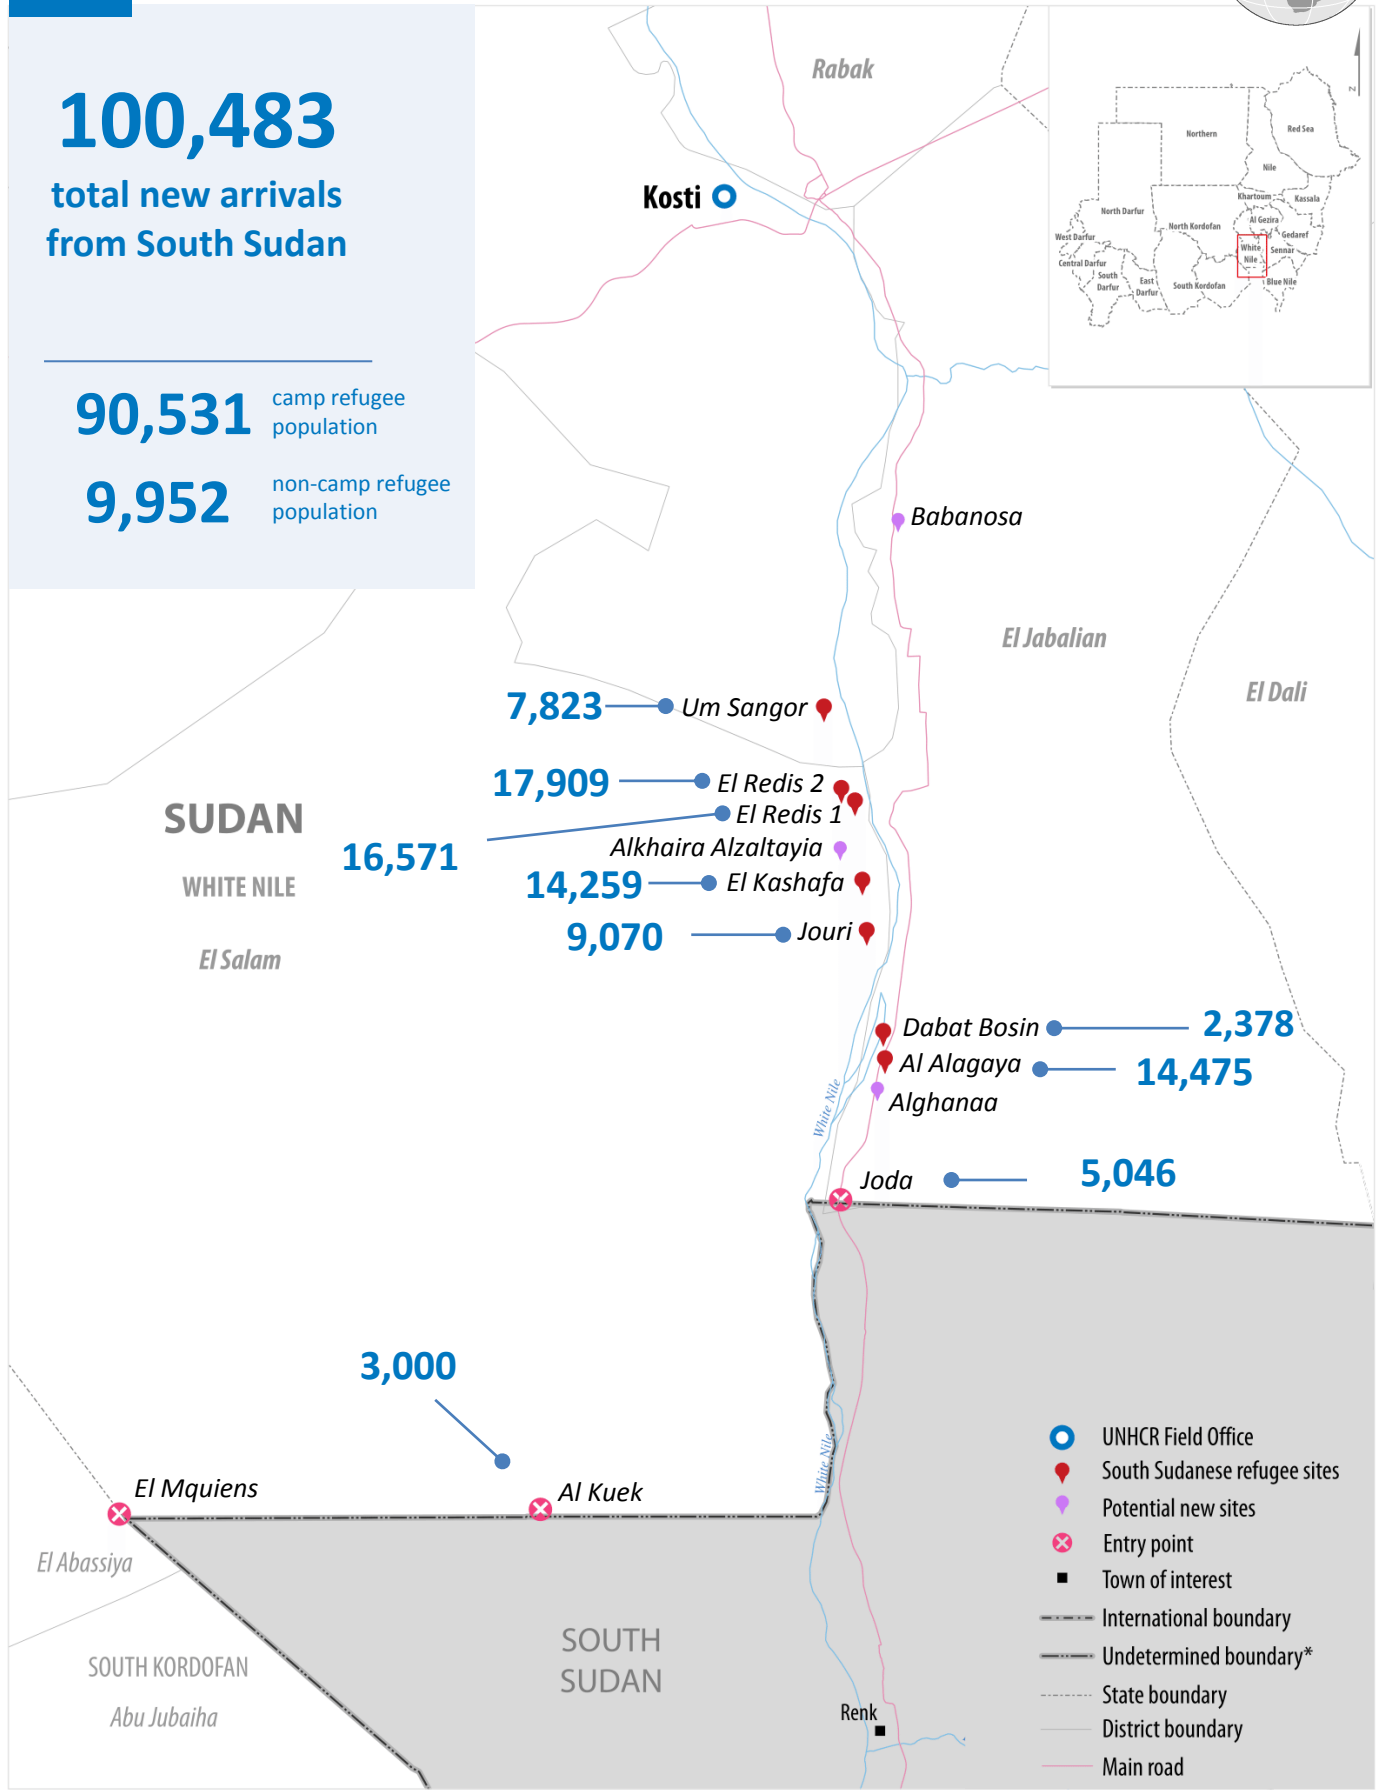

100,483
total new arrivals
from South Sudan

90,531 camp refugee
population

9,952 non-camp refugee
population

The boundaries and names shown and the designations used on this map do not imply official endorsement or acceptance by the United Nations. * Final boundary between the Republic of Sudan and the Republic of South Sudan has not yet been determined.